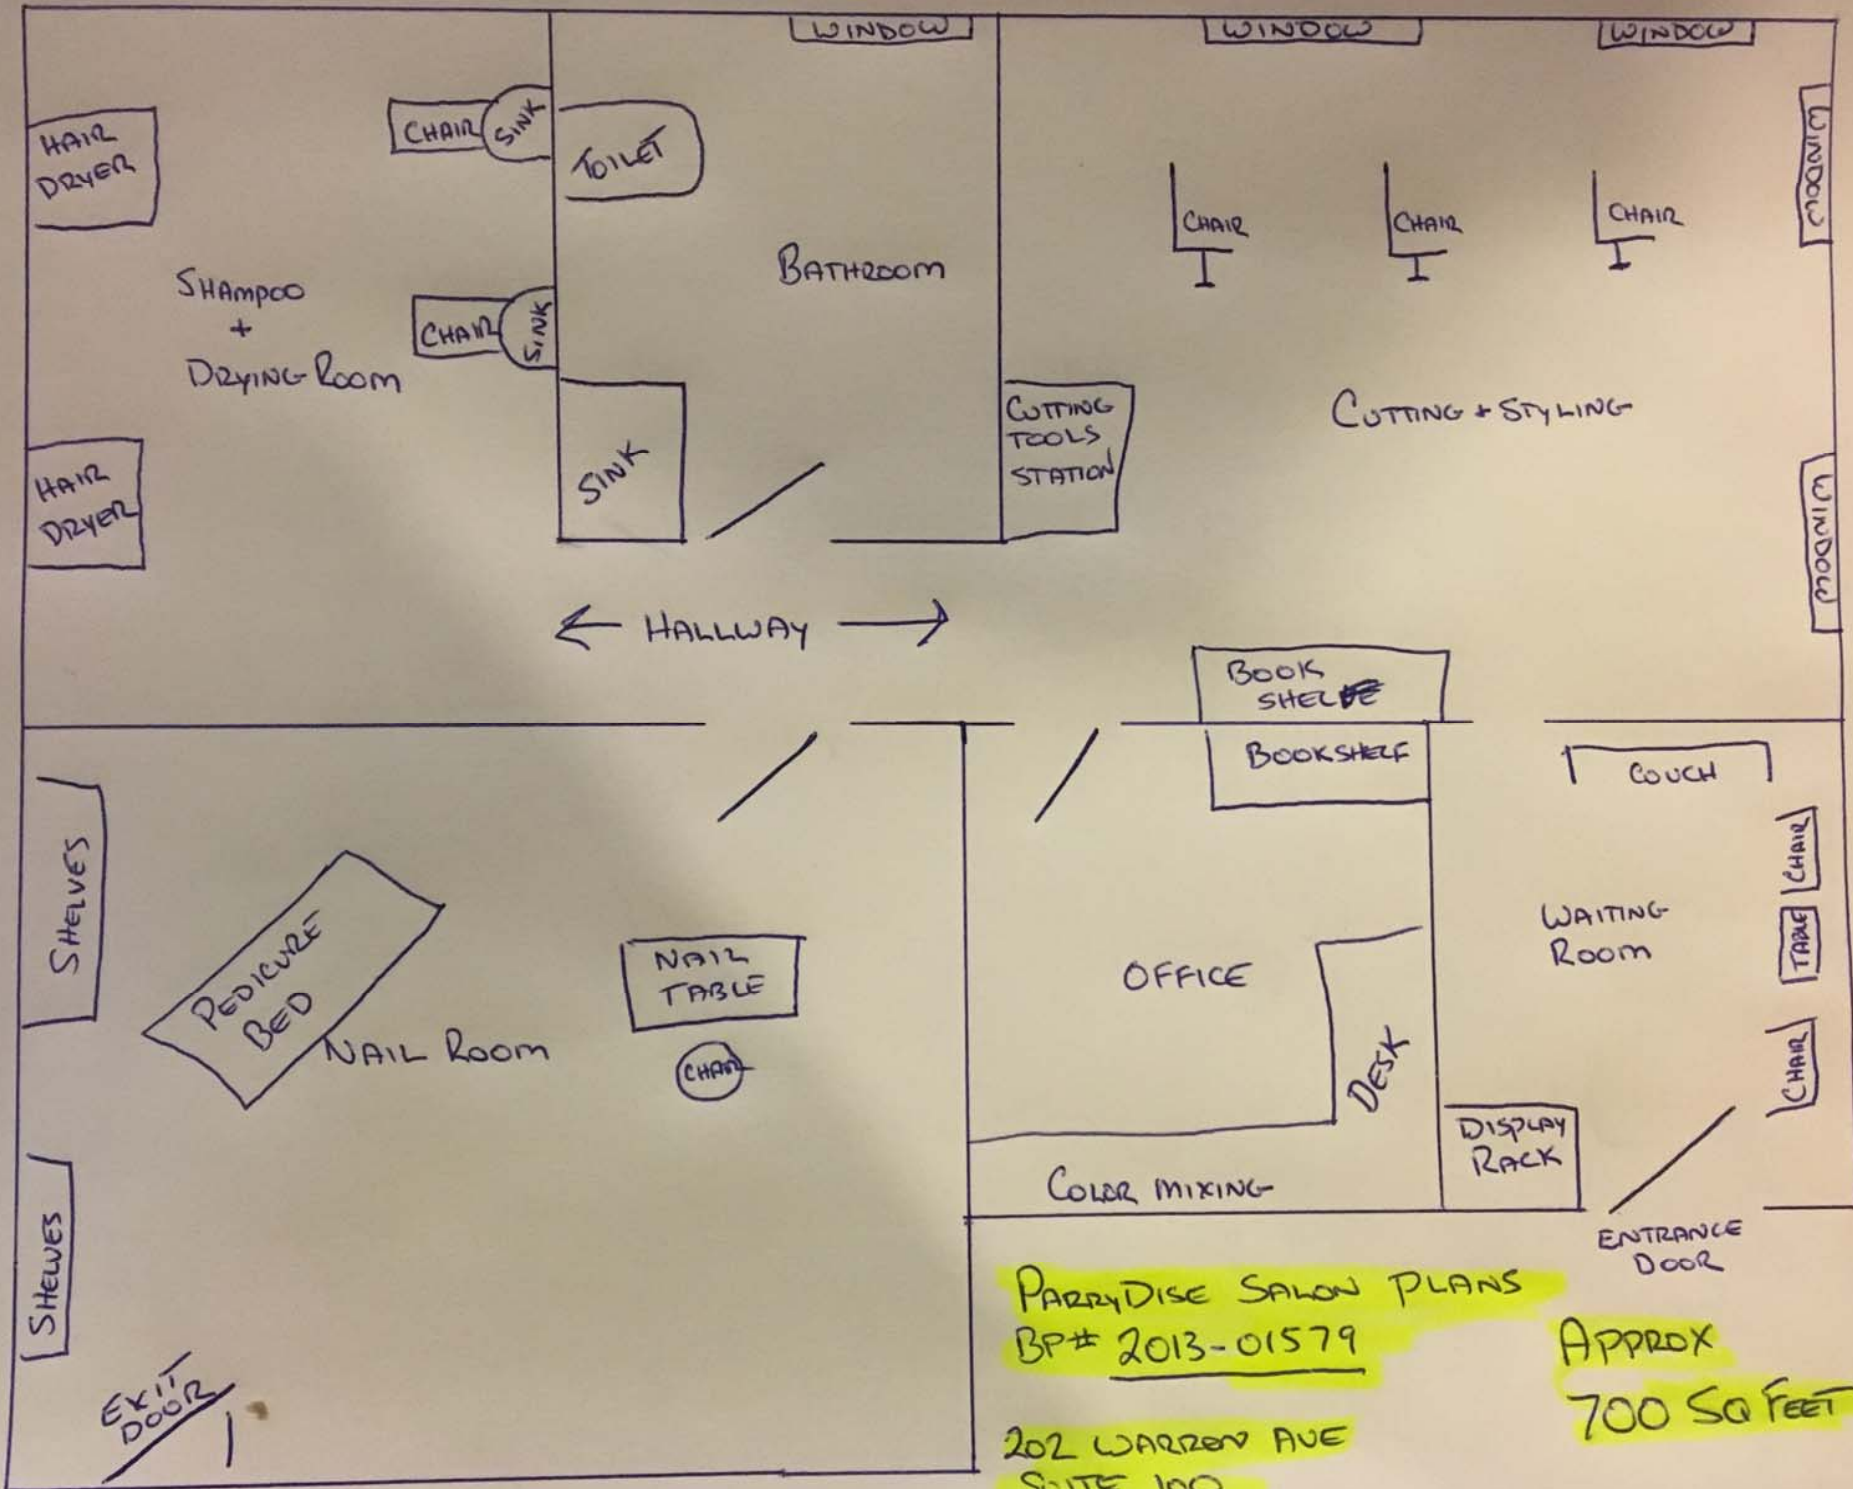

WARREN AVENUE

PARADISE SALON PLANS
 BP# 2013-01579
 202 WARREN AVE
 SUITE 100

APPROX
 700 SQ FEET