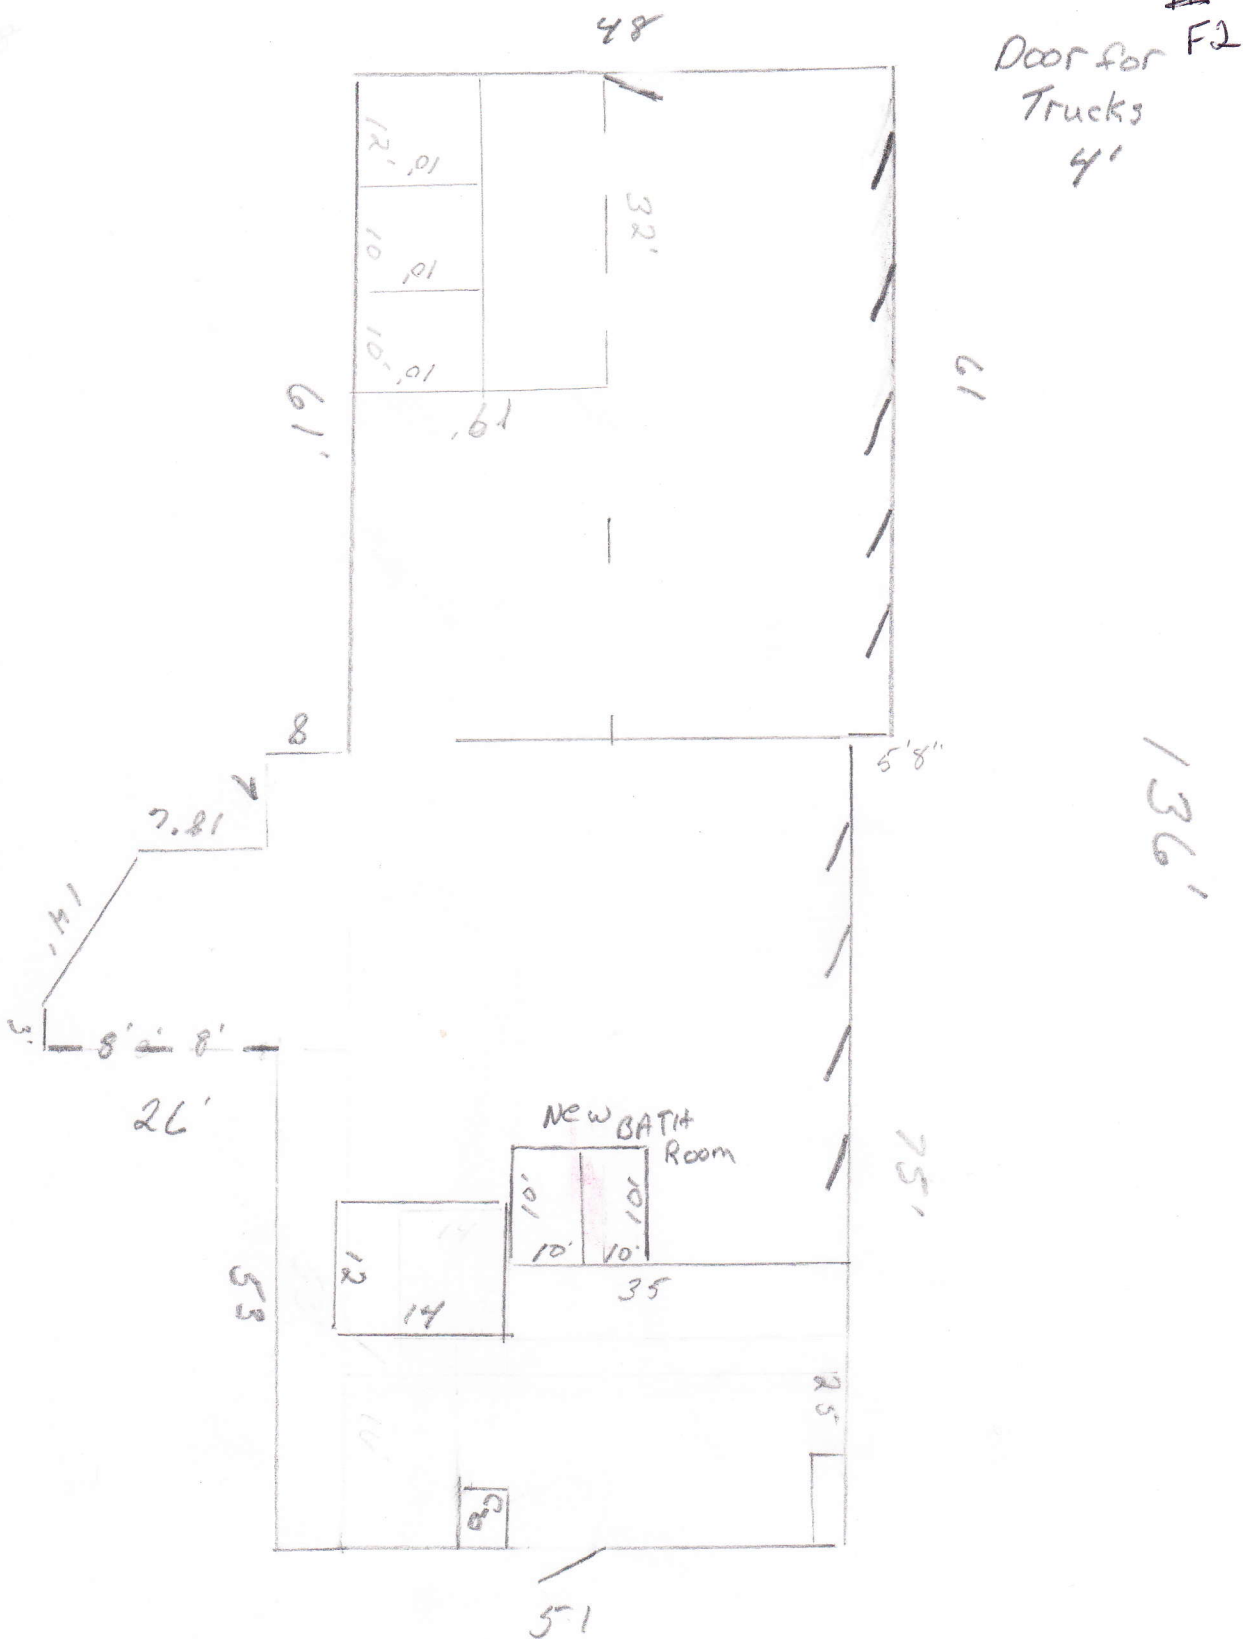

Fire Dept

Bob Peer

Po Box 1

Buckfield, Me 04220

The structure will be used for the same  
purpose as before. Warehouse, Thrift Store

Ceiling 12'8"

Area 12'

8' ceiling

IN New Office

BATH Room's

ceiling 13'8"  
roof 16"

136'

WARREN AVE ↑ 52