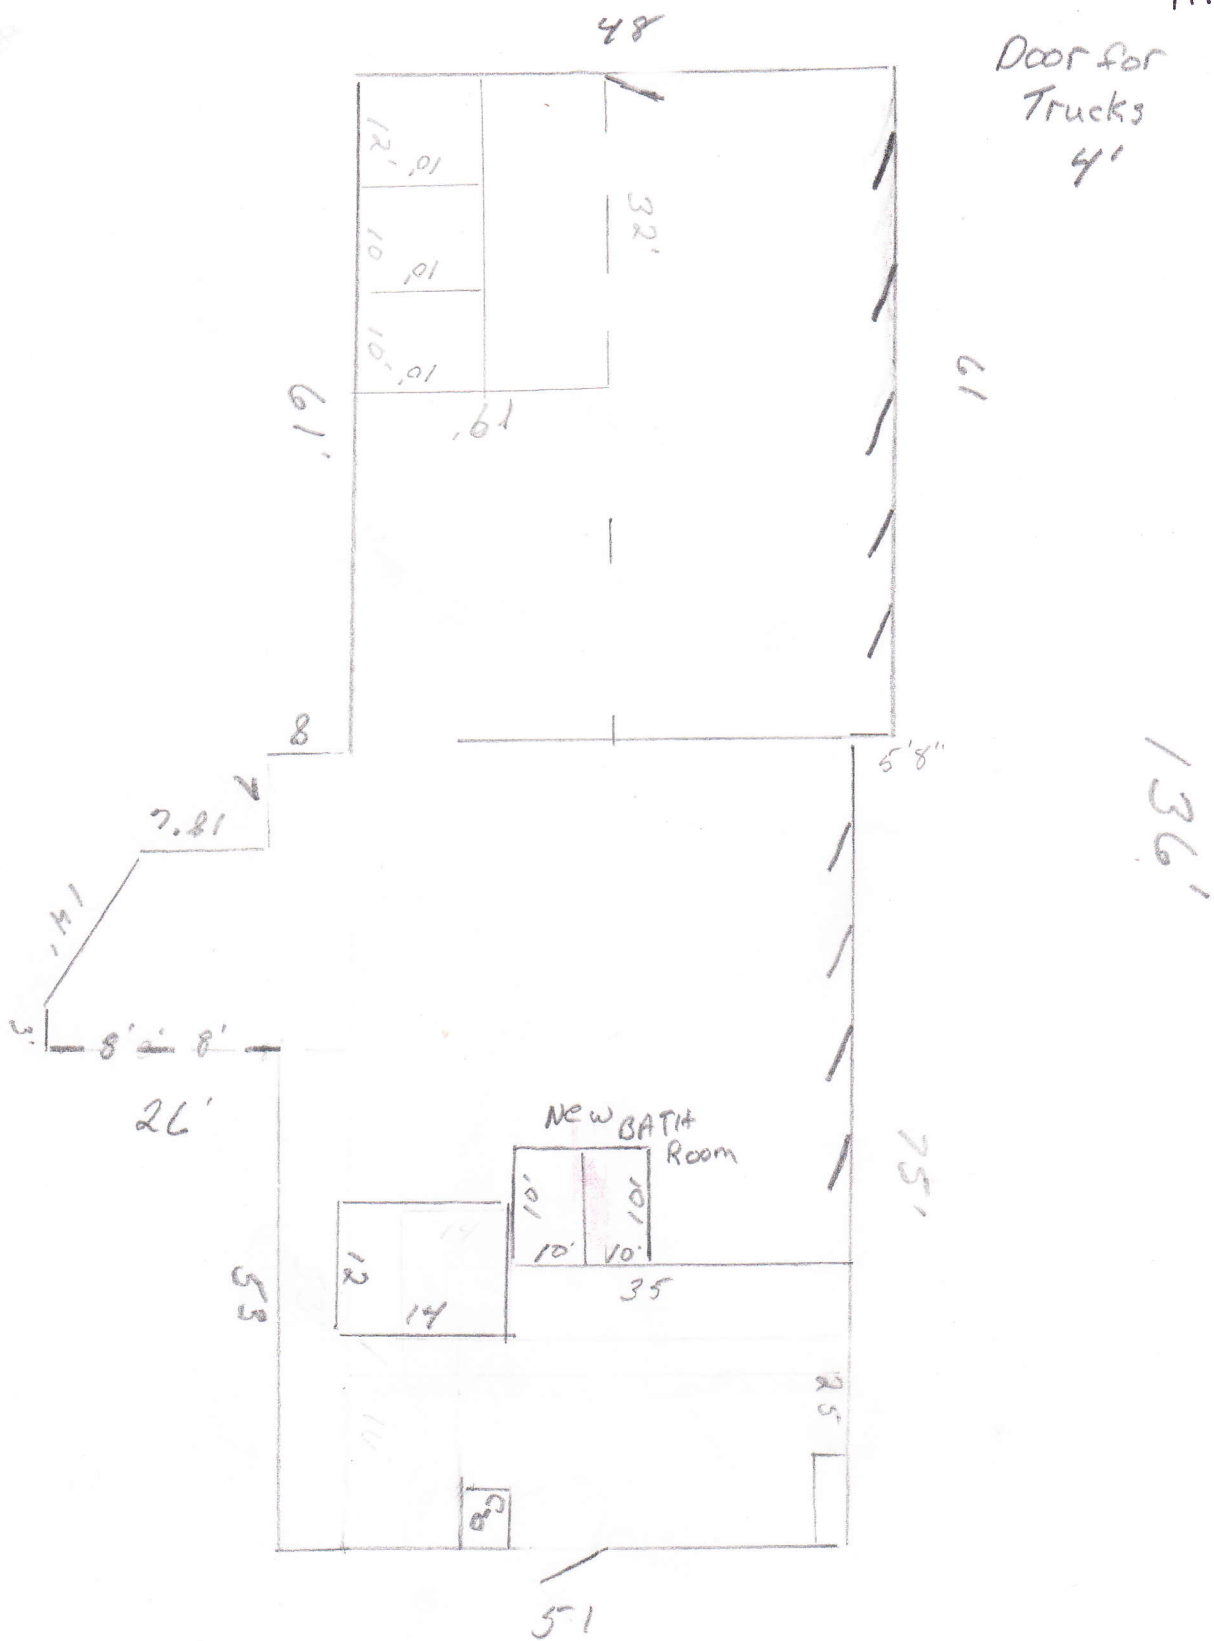

Ceiling 12'8"

Roof 16"

8' ceiling

IN New Office

BATH Room's

ceiling 13'8"

roof 16"

WARREN AVE

52