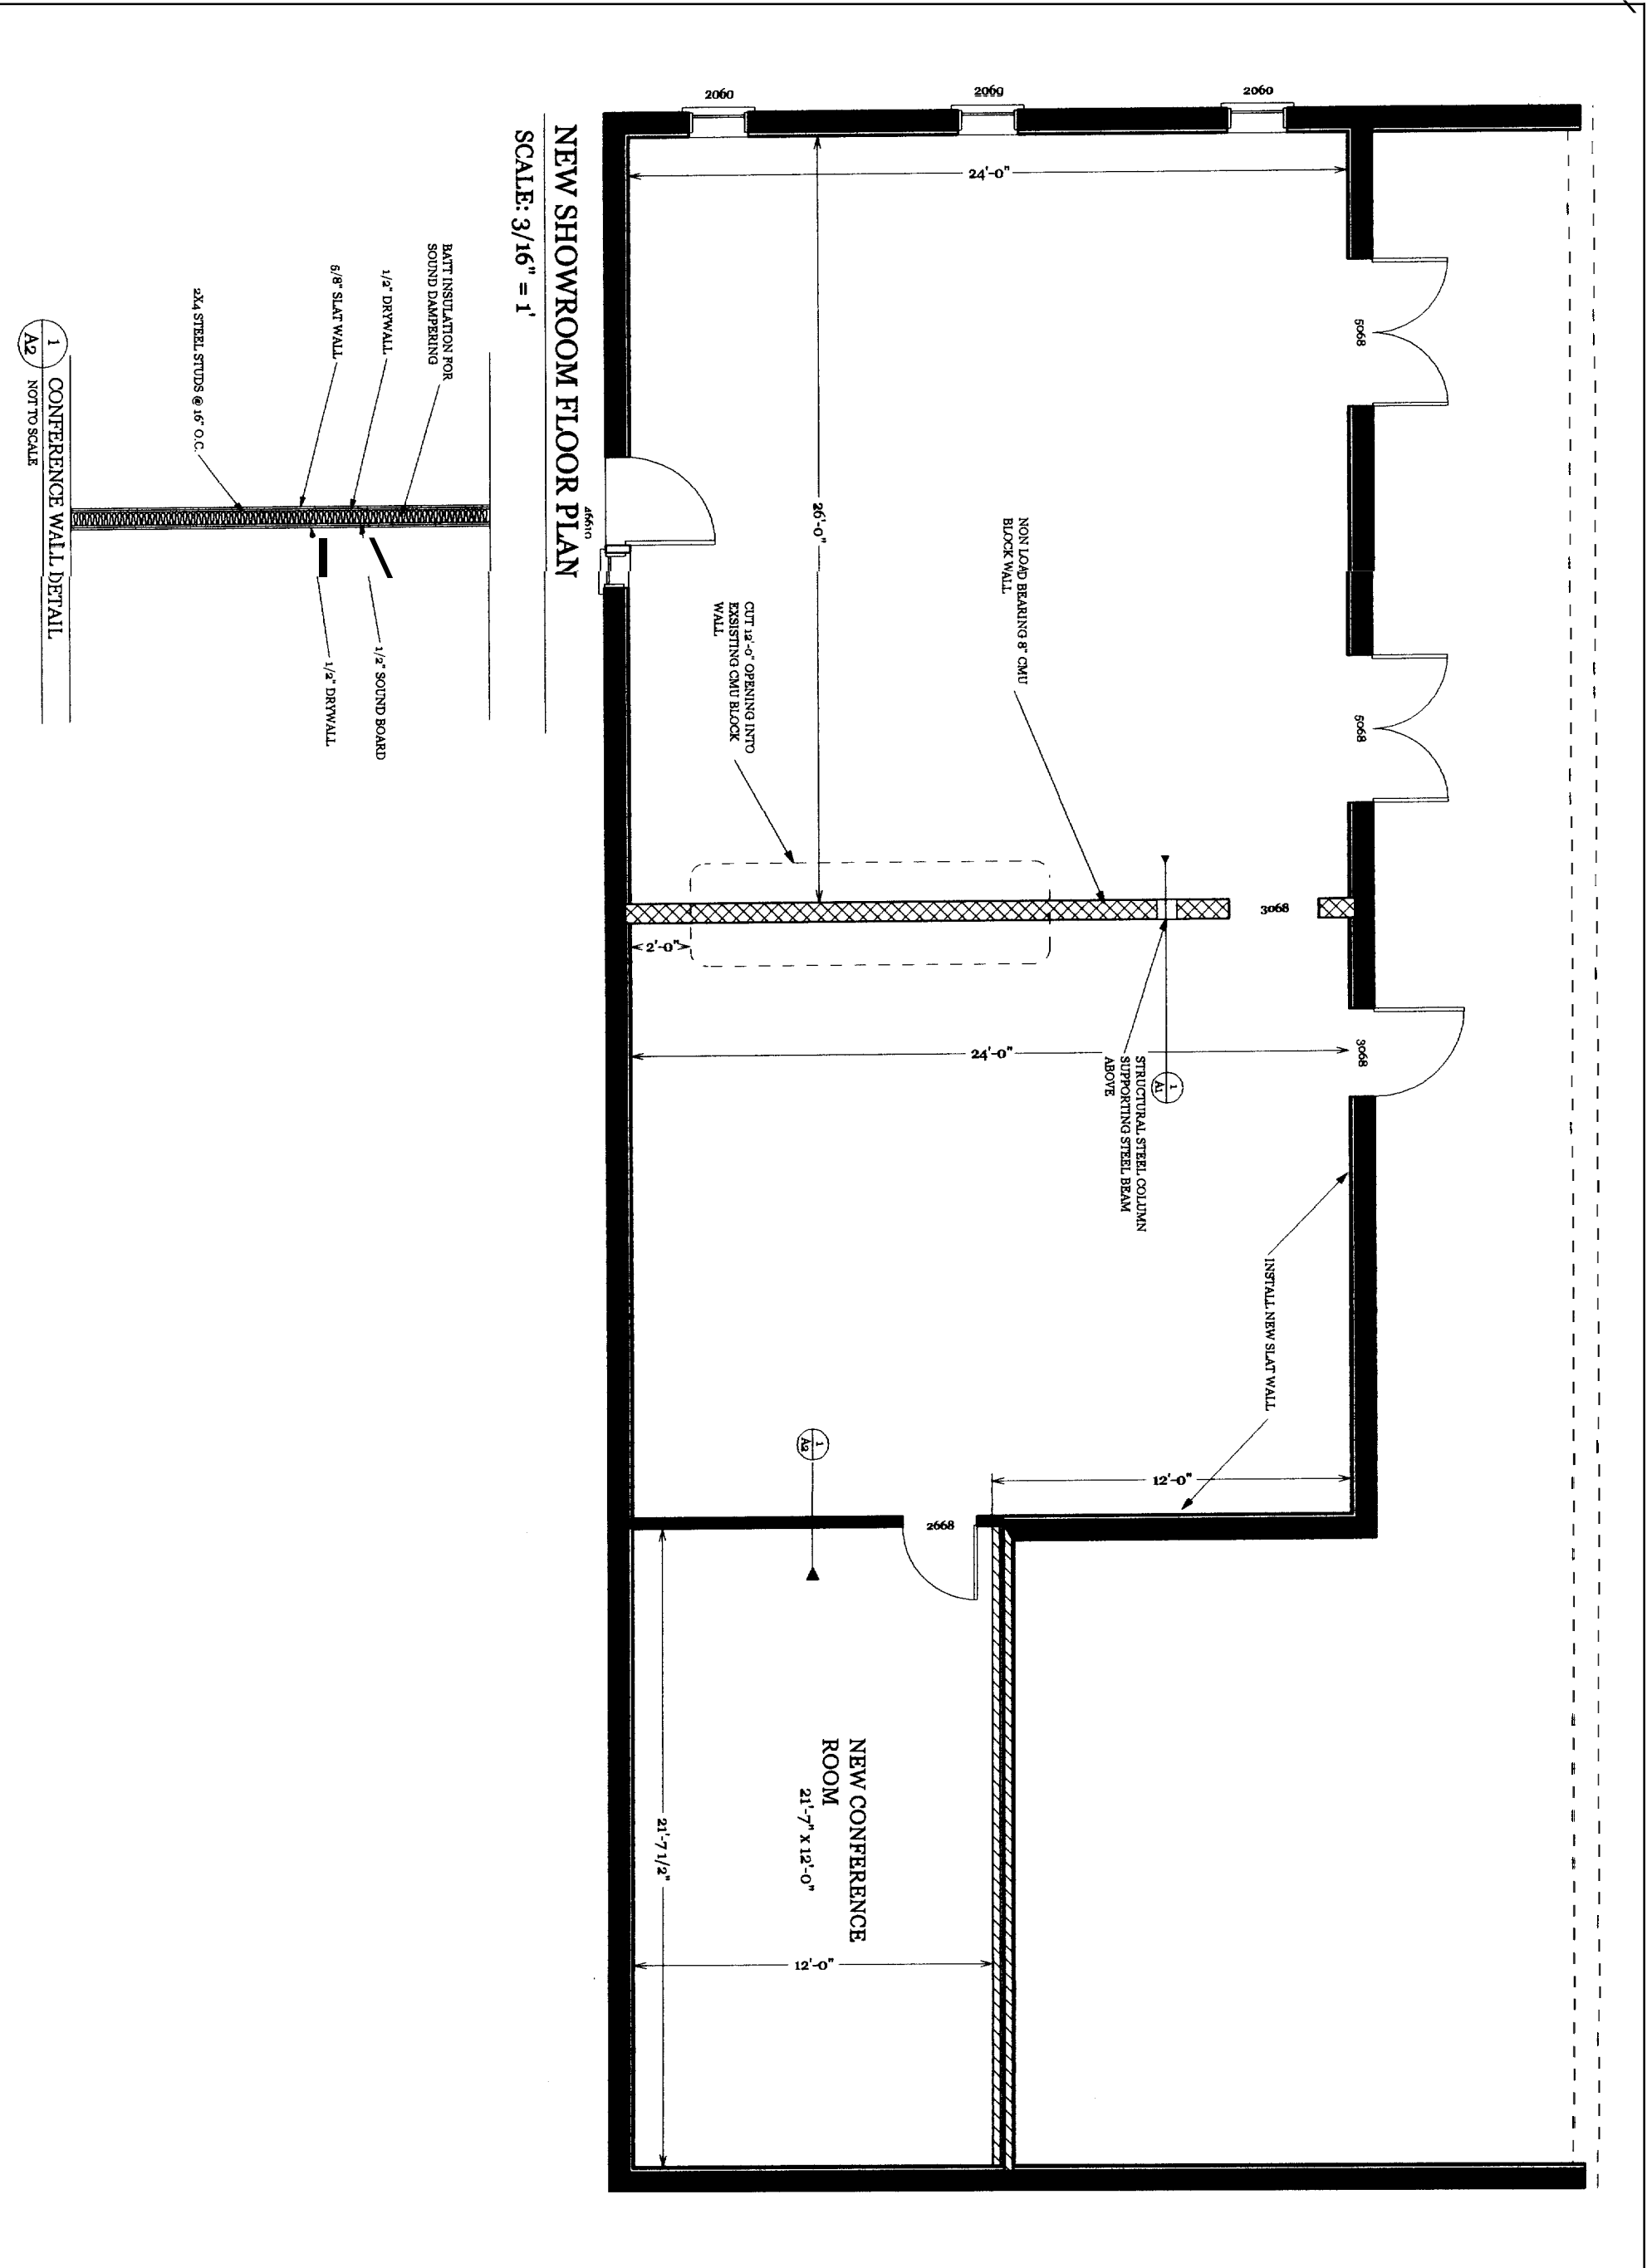

REVISIONS

BY

EXISTING SHOWROOM FLOOR PLAN
 SCALE: 3/16" = 1'

Date: 3/17/2005

Scale: 3/16" = 1'

Drawn: MRB

Job:

Page #

A1

K.L. JACK SHOWROOM FIT-UP
 145 WARREN AVENUE
 PORTLAND, ME 04103

M.R. Brewer Fine Woodworking, Inc. - 91 Bell Street, Portland, ME 04103 - (207)797-7534 - Fax (207)797-0973

NEW SHOWROOM FLOOR PLAN
SCALE: 3/16" = 1'

1 CONFERENCE WALL DETAIL
A2 NOT TO SCALE

REVISIONS	By

K.L. JACKSHOWROOM FIT-UP
145 WARREN AVENUE
PORTLAND, ME 04103

M.R Brewer Fine Woodworking, Inc. - 91 Bell Street, Portland, ME 04103 - (207) 797-7534 - Fax (207) 797-0973

Date: 3/17/2005
Scale: 3/16" = 1'
Drawn: M RB

Page #
A2