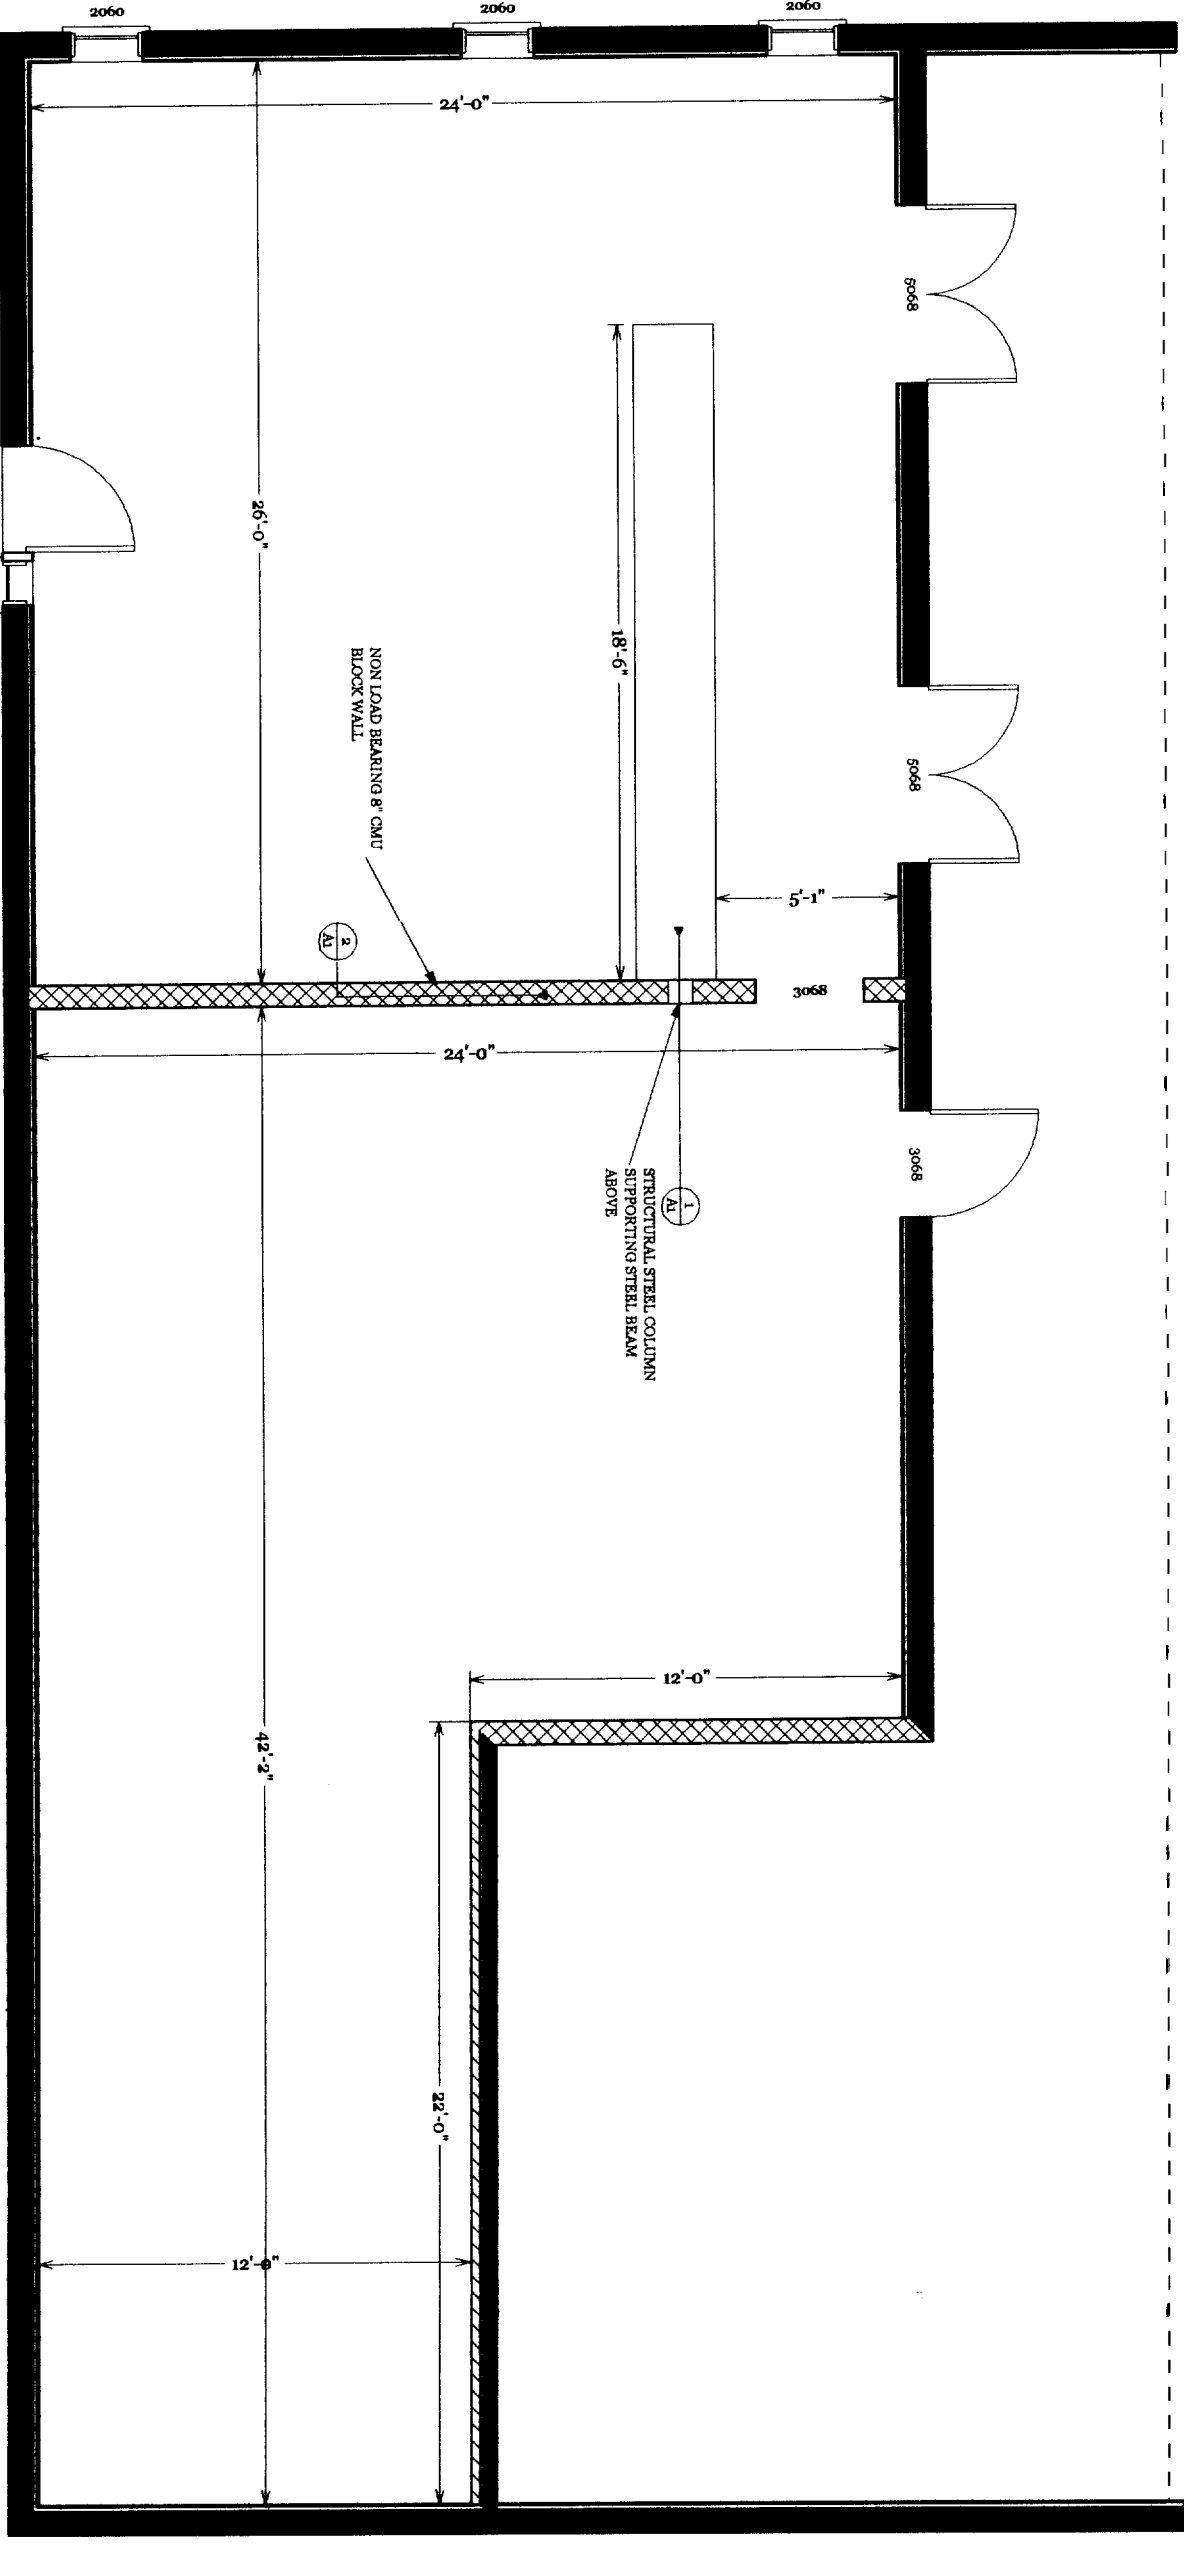

REVISIONS

BY

EXISTING SHOWROOM FLOOR PLAN
 SCALE: 3/16" = 1'

Date: 3/17/2005

Scale: 3/16" = 1'

Drawn: MRB

Job:

Page #

A1

K.L. JACK SHOWROOM FIT-UP
 145 WARREN AVENUE
 PORTLAND, ME 04103

M.R. Brewer Fine Woodworking, Inc. - 91 Bell Street, Portland, ME 04103 - (207)797-7534 - Fax (207)797-0973

NEW SHOWROOM FLOOR PLAN
SCALE: 3/16" = 1'

1 CONFERENCE WALL DETAIL
A2 NOT TO SCALE

REVISIONS	By

K.L. JACKSHOWROOM FIT-UP
145 WARREN AVENUE
PORTLAND, ME 04103

M.R Brewer Fine Woodworking, Inc. - 91 Bell Street, Portland, ME 04103 - (207) 797-7534 - Fax (207) 797-0973

Date: 3/17/2005
Scale: 3/16" = 1'
Drawn: M RB

Page #
A2