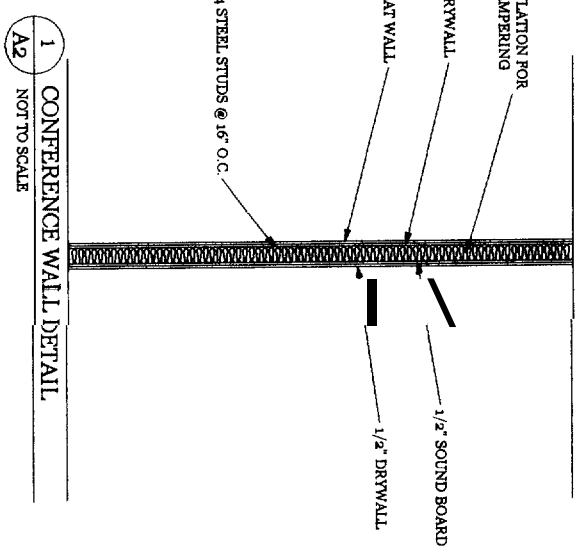

REVISIONS

BY

EXISTING SHOWROOM FLOOR PLAN
 SCALE: 3/16" = 1'

Date: 3/17/2005

Scale: 3/16" = 1'

Drawn: MRB

Job:

Page #

A1

K.L. JACK SHOWROOM FIT-UP
 145 WARREN AVENUE
 PORTLAND, ME 04103

M.R. Brewer Fine Woodworking, Inc. - 91 Bell Street, Portland, ME 04103 - (207)797-7534 - Fax (207)797-0973

NEW SHOWROOM FLOOR PLAN
SCALE: 3/16" = 1'

1 CONFERENCE WALL DETAIL
A2 NOT TO SCALE

REVISIONS	By

K.L. JACKSHOWROOM FIT-UP
145 WARREN AVENUE
PORTLAND, ME 04103

M.R Brewer Fine Woodworking, Inc. - 91 Bell Street, Portland, ME 04103 - (207) 797-7534 - Fax (207) 797-0973

Date: 3/17/2005
Scale: 3/16" = 1'
Drawn: M RB

Page #
A2