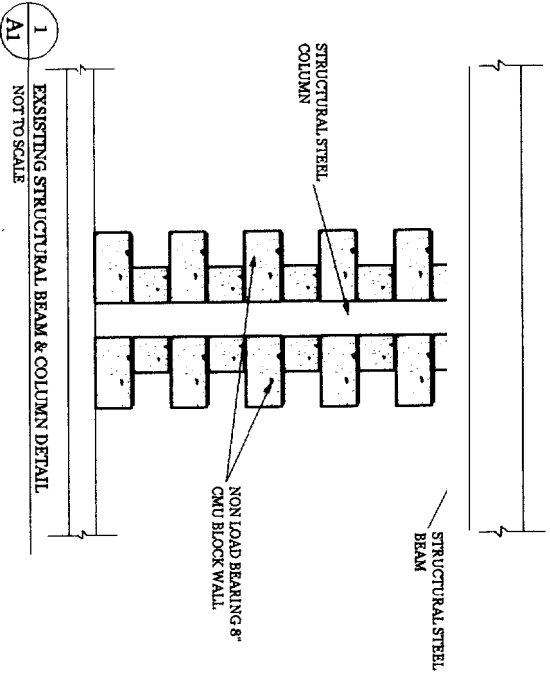

REVISIONS

BY

EXISTING SHOWROOM FLOOR PLAN
 SCALE: 3/16" = 1'

Date: 3/17/2005

Scale: 3/16" = 1'

Drawn: MRB

Job:

Page #

A1

K.L. JACK SHOWROOM FIT-UP
 145 WARREN AVENUE
 PORTLAND, ME 04103

M.R. Brewer Fine Woodworking, Inc. - 91 Bell Street, Portland, ME 04103 - (207)797-7534 - Fax (207)797-0973

NEW SHOWROOM FLOOR PLAN
SCALE: 3/16" = 1'

1 CONFERENCE WALL DETAIL
A2 NOT TO SCALE

REVISIONS	By

K.L. JACKSHOWROOM FIT-UP
145 WARREN AVENUE
PORTLAND, ME 04103

M.R Brewer Fine Woodworking, Inc. - 91 Bell Street, Portland, ME 04103 - (207) 797-7534 - Fax (207) 797-0973

Date: 3/17/2005
Scale: 3/16" = 1'
Drawn: M RB

Page #
A2