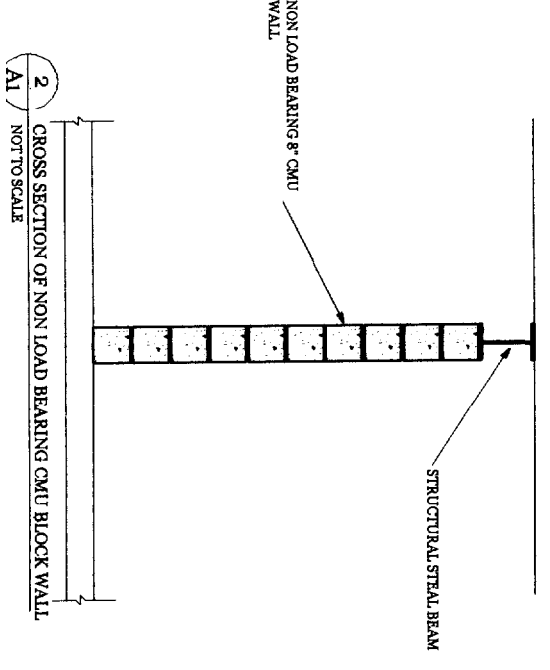

REVISIONS

BY

EXISTING SHOWROOM FLOOR PLAN
 SCALE: 3/16" = 1'

Date: 3/17/2005

Scale: 3/16" = 1'

Drawn: MRB

Job:

Page #

A1

K.L. JACK SHOWROOM FIT-UP
 145 WARREN AVENUE
 PORTLAND, ME 04103

M.R. Brewer Fine Woodworking, Inc. - 91 Bell Street, Portland, ME 04103 - (207)797-7534 - Fax (207)797-0973

NEW SHOWROOM FLOOR PLAN
SCALE: 3/16" = 1'

Date: 3/17/2005
Scale: 3/16" = 1'
Drawn: M RB

Page #
A2