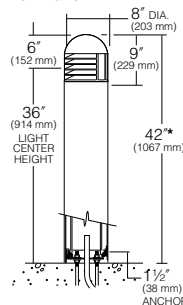

VRB2 - Dual Function Luminaire

BASE PLAN VRB ALUMINUM SHAFT

VANDAL RESISTANT SQUARE BOLLARD

Maximum weight: 35 lb