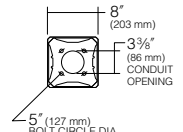

VSB2 - Dual Function Luminaire

BASE PLAN VSB ALUMINUM SHAFT

*30" or 36" OVERALL HEIGHT AVAILABLE - CONTACT KIM REPRESENTATIVE (27 1/2" ABSOLUTE MINIMUM)