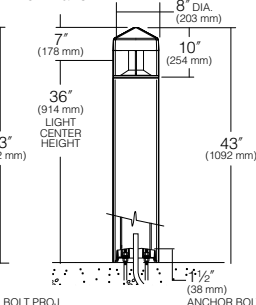

VSB2 - Dual Function Luminaire

BASE PLAN VSB ALUMINUM SHAFT

*30" or 36" OVERALL HEIGHT AVAILABLE - CONTACT KIM REPRESENTATIVE (27 1/2" ABSOLUTE MINIMUM)