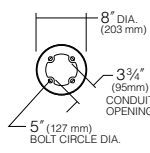

VRB2 - Dual Function Luminaire

BASE PLAN VRB ALUMINUM SHAFT

VANDAL RESISTANT SQUARE BOLLARD

Maximum weight: 35 lb