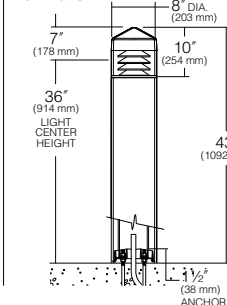

VSB1 - Single Function Luminaire