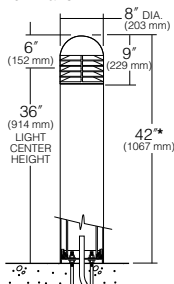

VRB1 - Single Function Luminaire