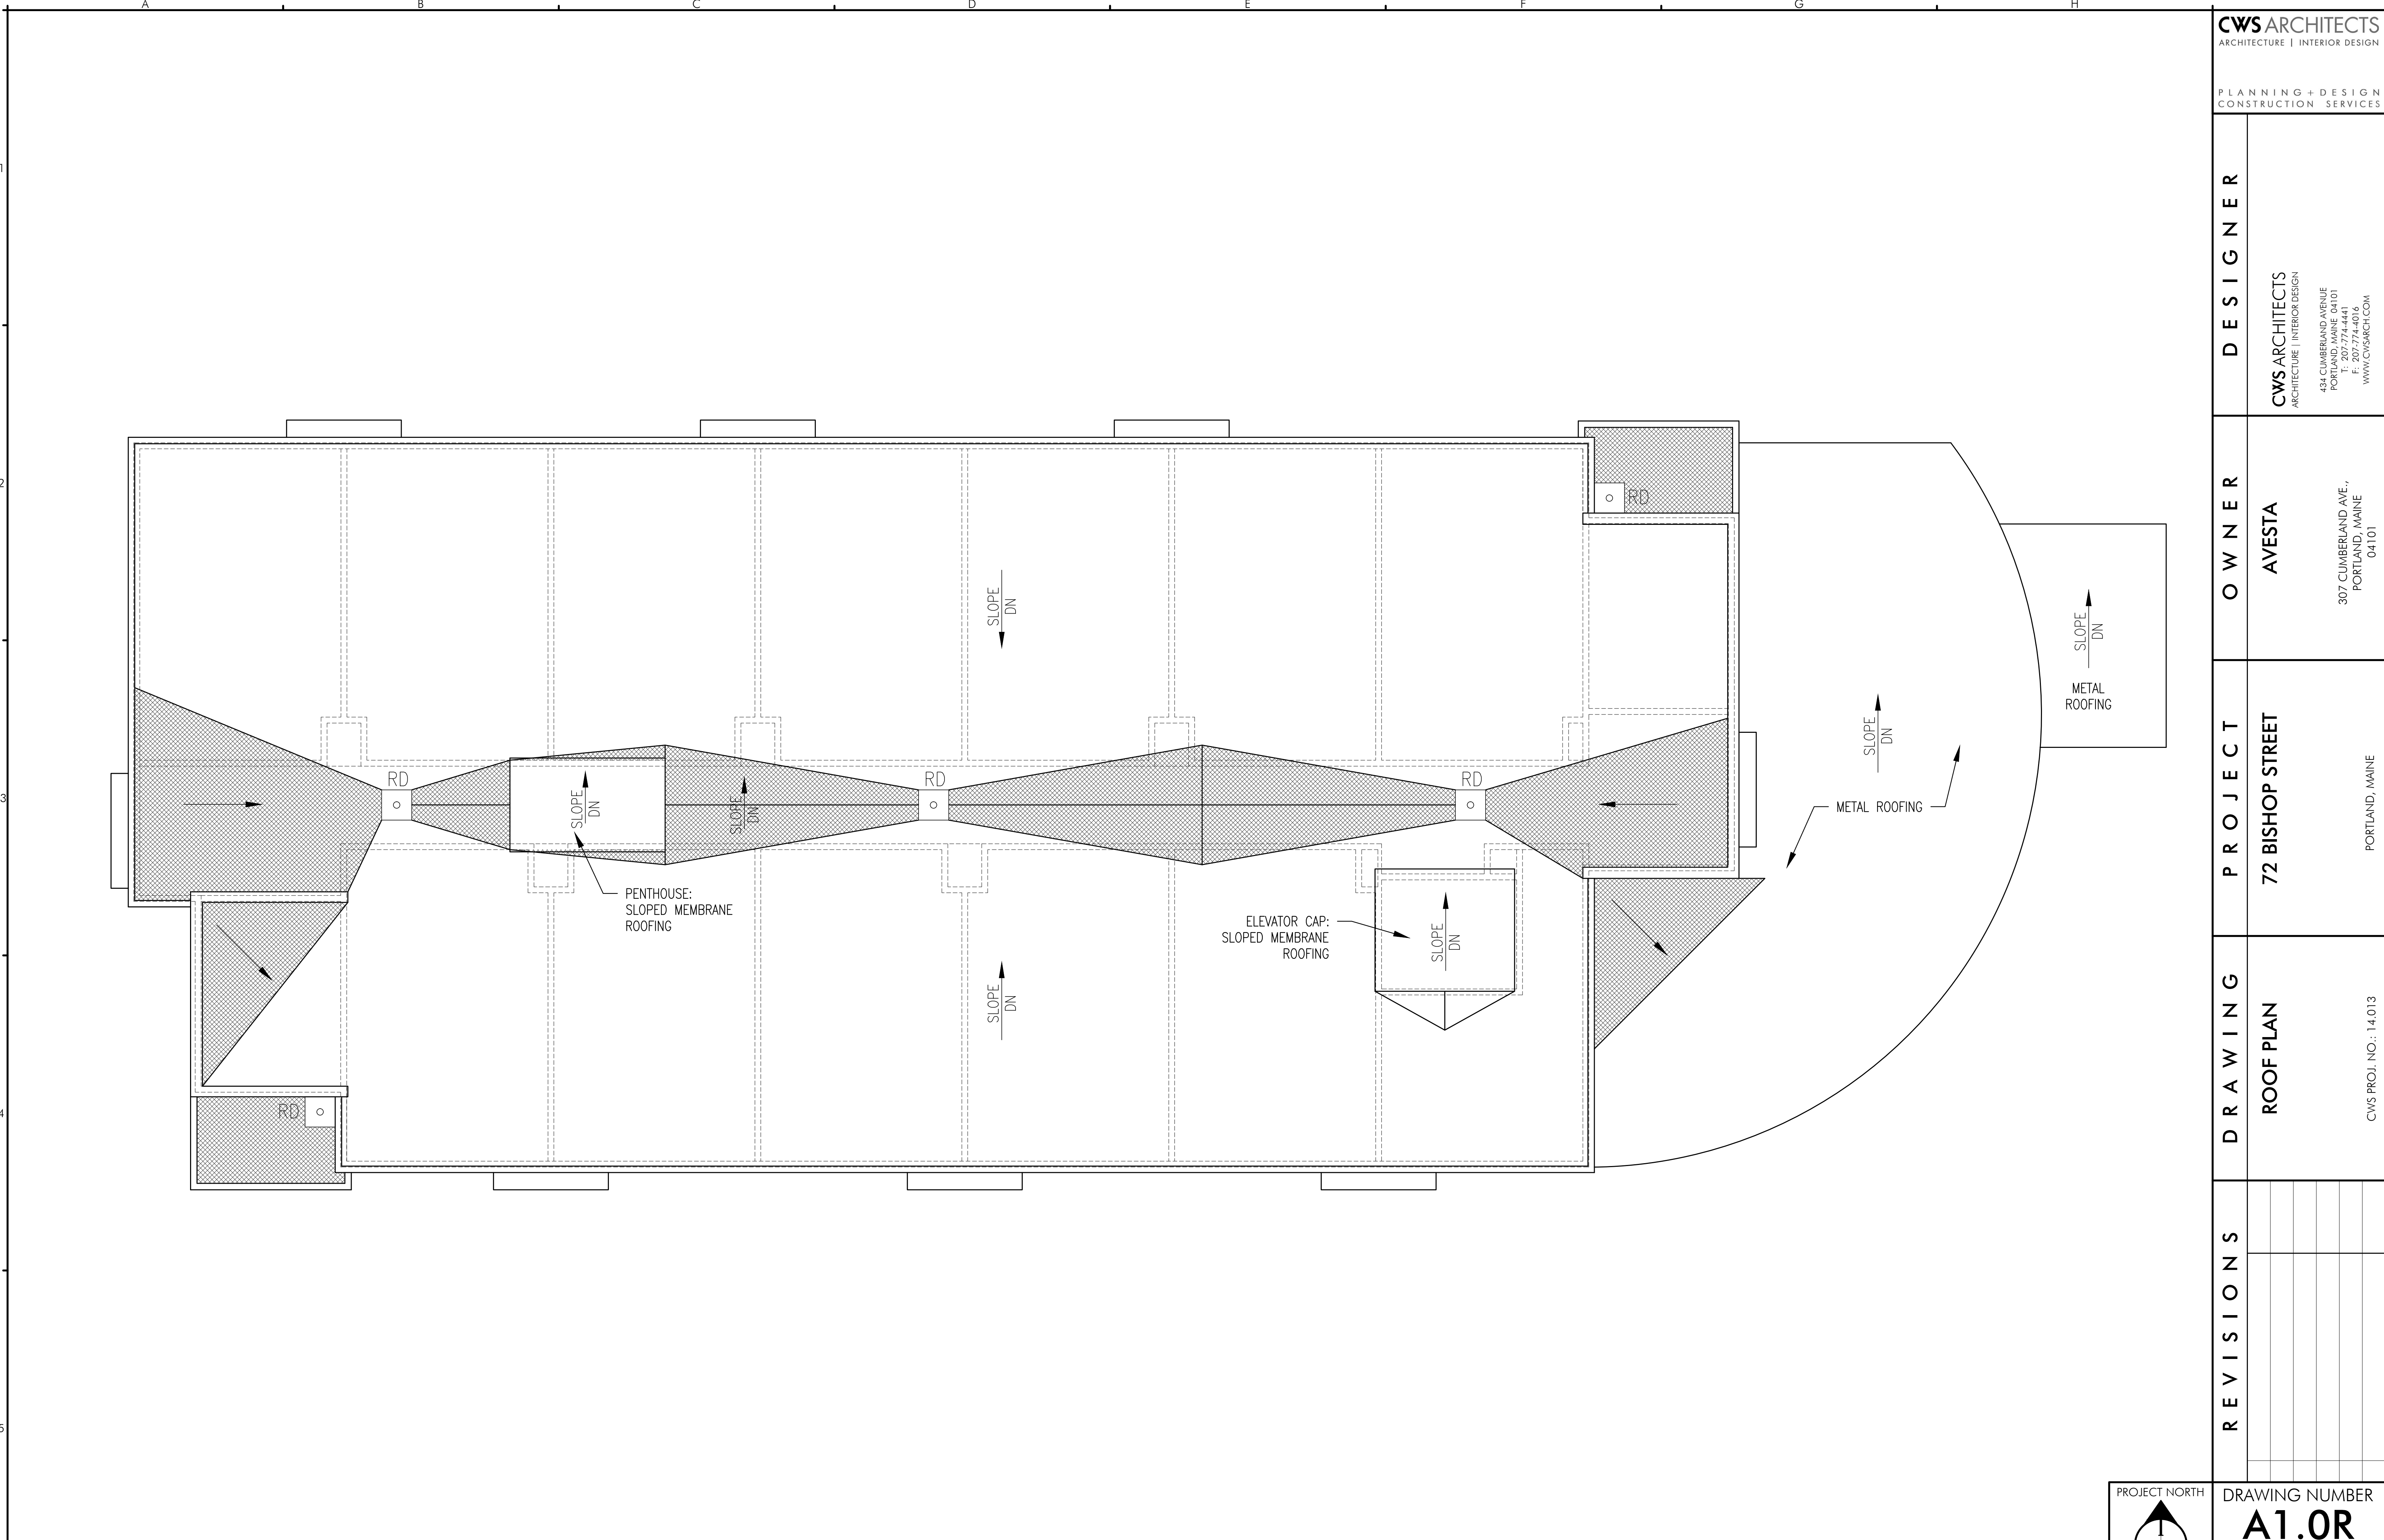

PROJECT

72 BISHOP STREET
PORTLAND, MAINE

DRAWING

ROOF PLAN
CWS PROJ. NO.: 14.013

REVISIONS

NO.	DATE	DESCRIPTION

DRAWING NUMBER
A1.0R
SCALE: AS NOTED
DATE: 04/10/15

A5 ROOF PLAN
SCALE: 3/16" = 1'-0"