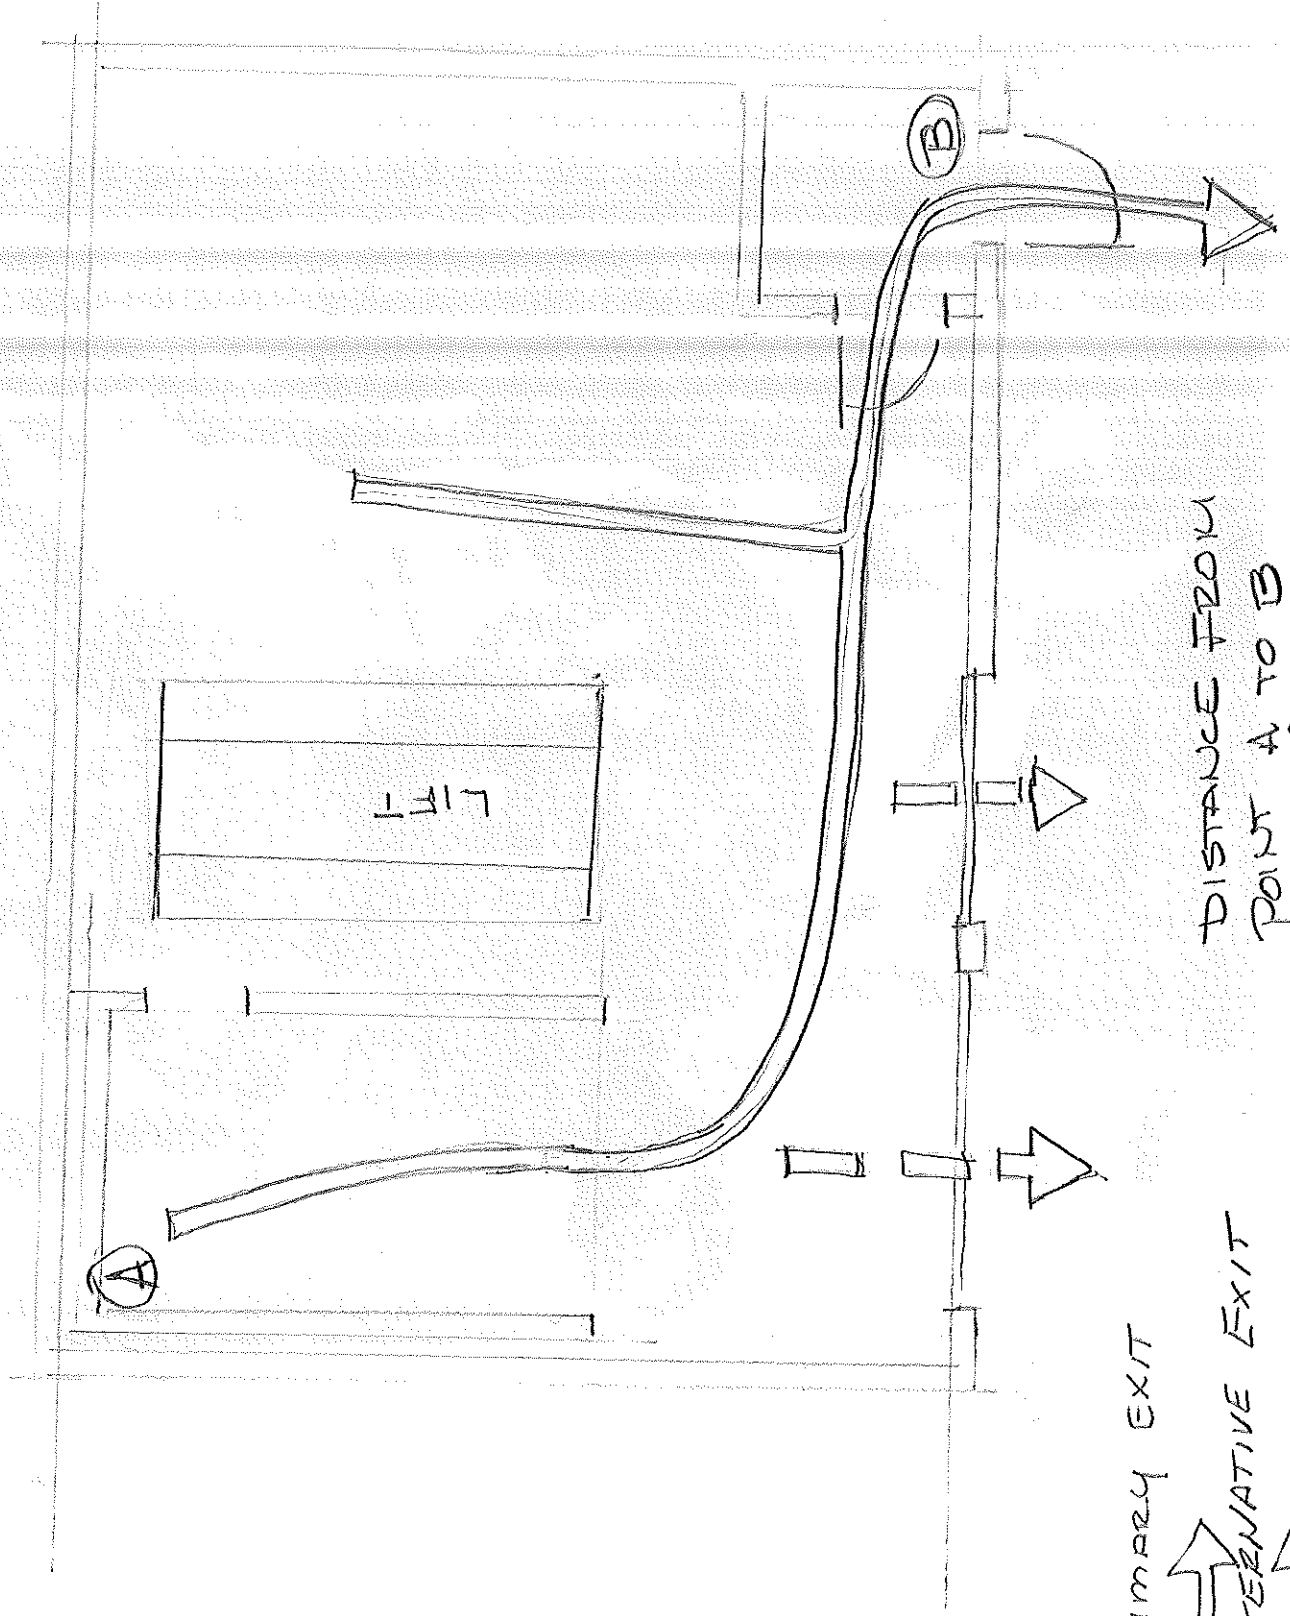

121 BISHOP STREET

PRIMARY EXIT  
ALTERNATIVE EXIT

DISTANCE FROM  
POINT A TO B  
65ft.