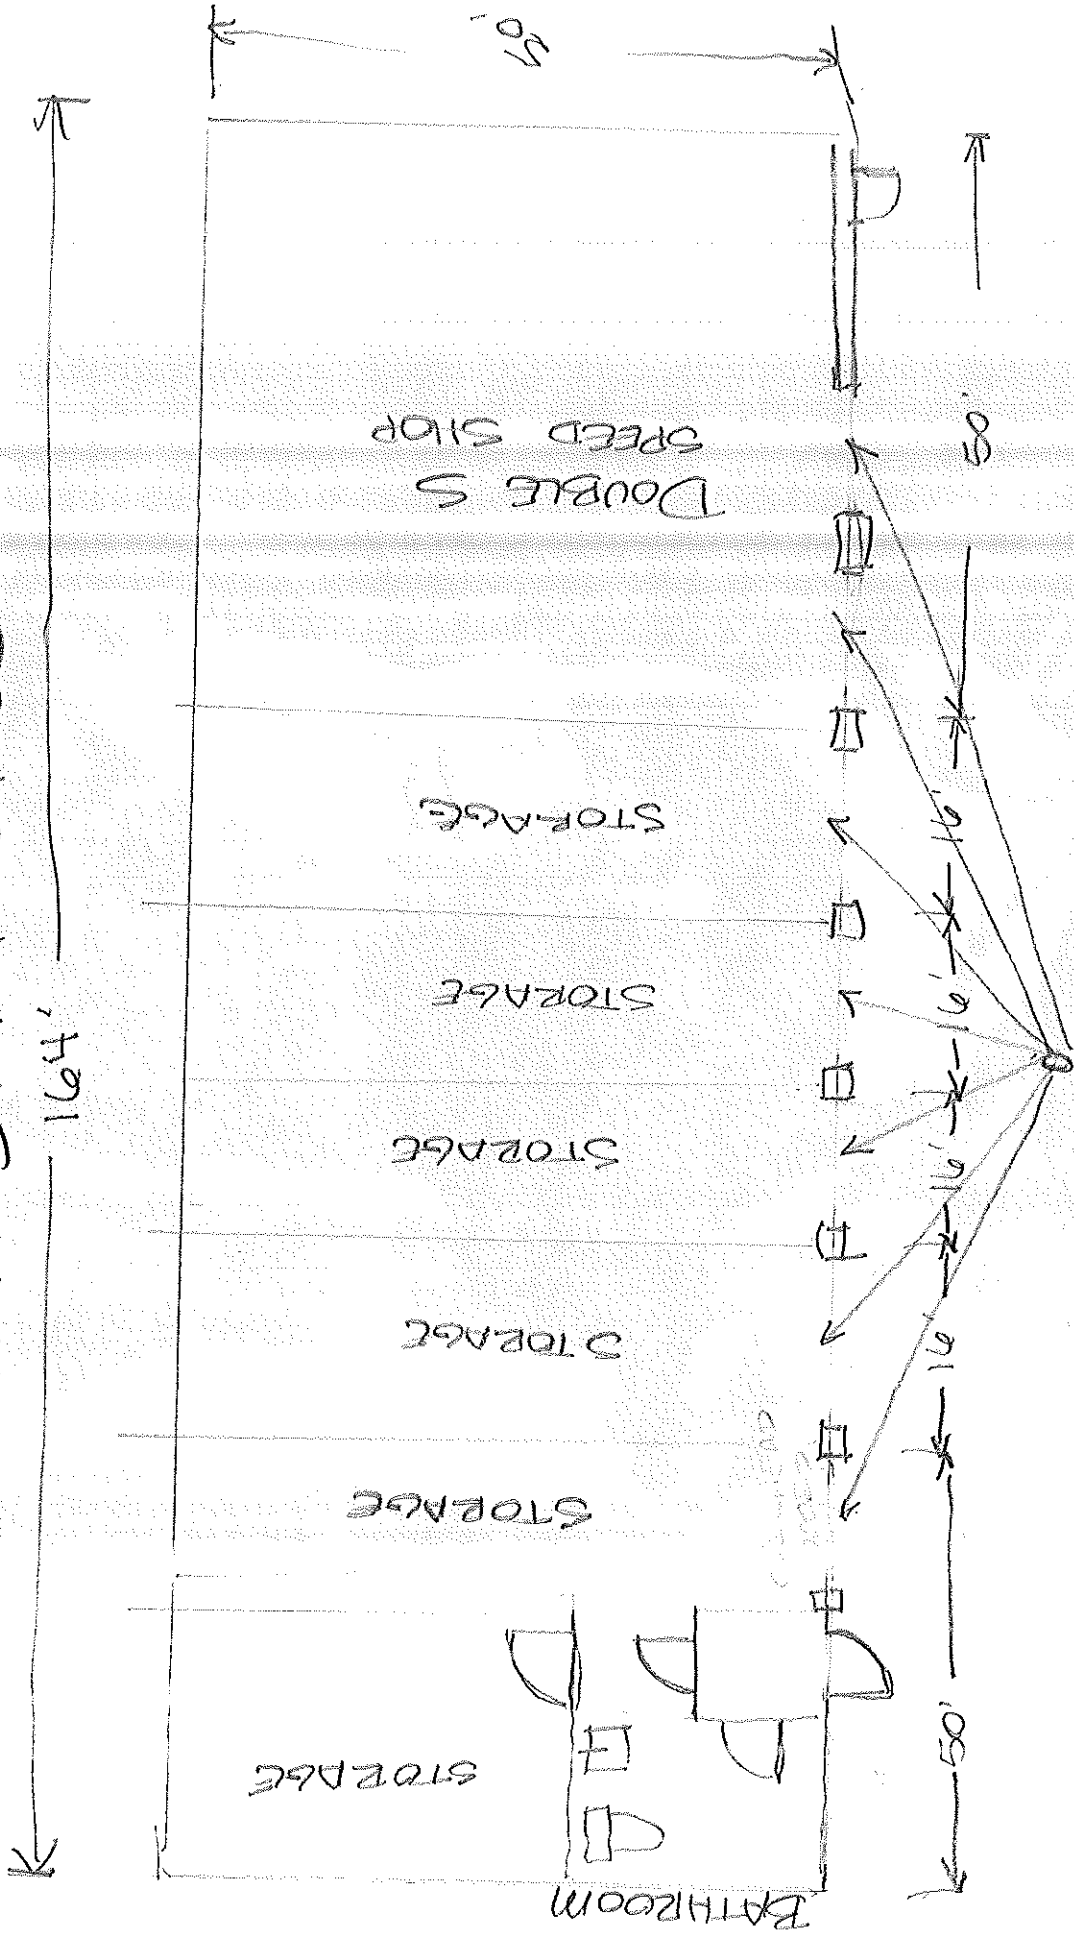

121 BISHOP STREET

164'

BATHROOM

STORAGE

STORAGE

STORAGE

STORAGE

STORAGE

STORAGE

DOUBLE S
SPEED SHOP

OVERHEAD
DOORS

50'

16'

16'

16'

16'

16'

16'

16'

50'