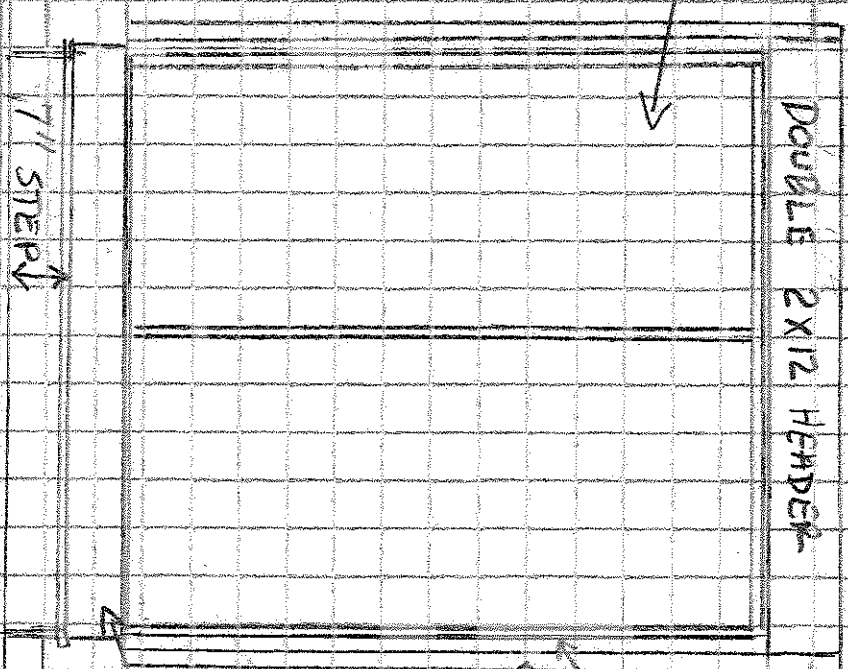

83 FOUR WINDS ROAD  
6' SLIDER FRAMING  
1/2" = 1 FOOT

- 6'0" X 6'8" SLIDING DOOR
- PARADIGM
- LOUIE ARGON FILLED
- INTERNAL BLINDS

FACIA

DOUBLE 2X12 HEADER

FACIA

7\"/>

ICE WATER SHEILD  
FLASHING, 1" COMPOSITE BOARD  
HOUSE SILL

DECK

FOUNDATION