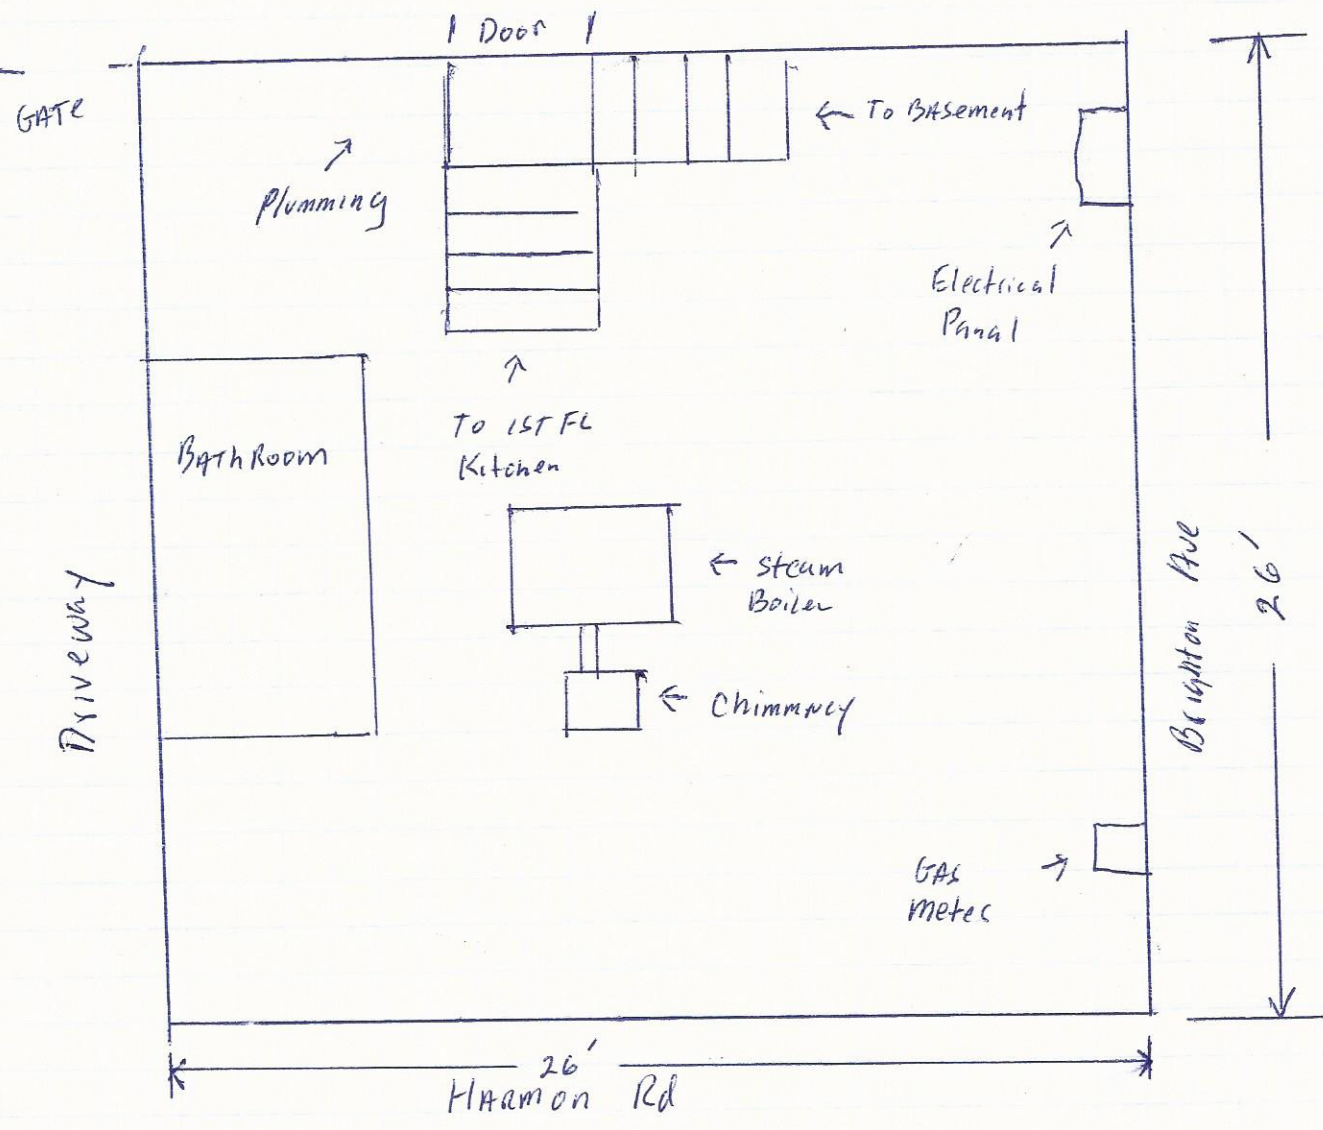

Back YARD

Garage

805 Brighton Ave PTLD, MAINE