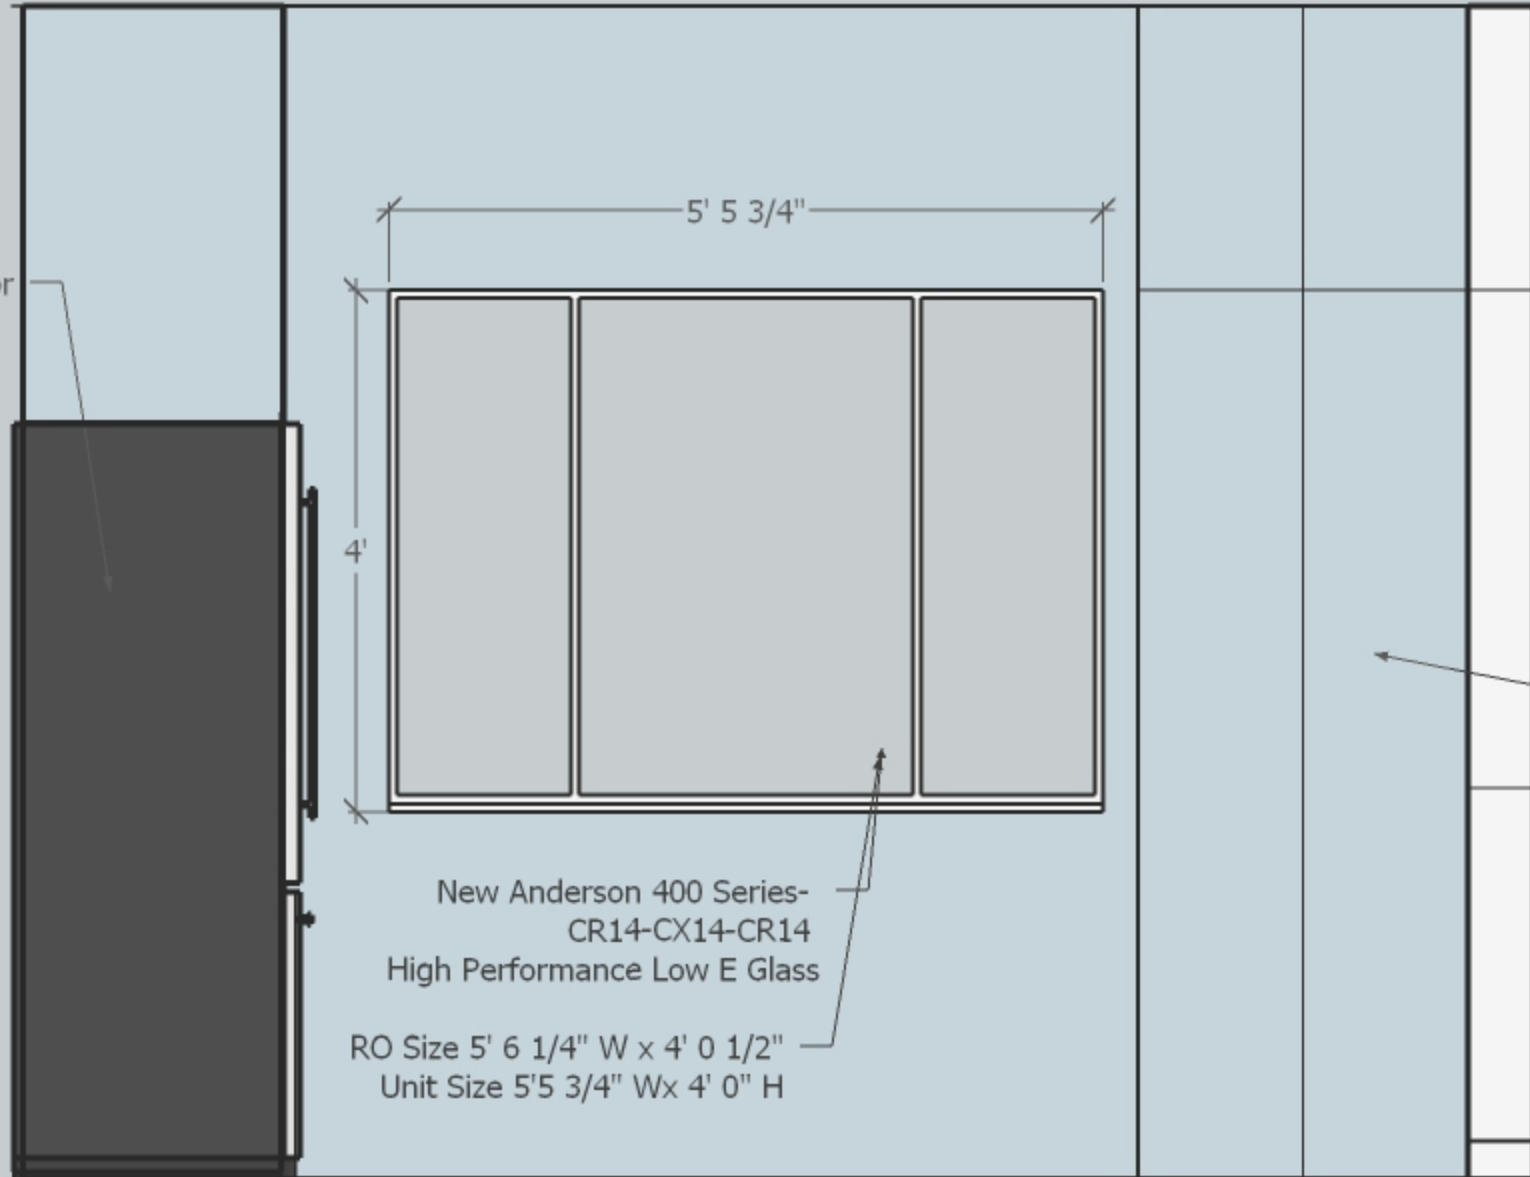

AGA Pro+ Refridgerator

5' 5 3/4"

4'

New Anderson 400 Series-
CR14-CX14-CR14
High Performance Low E Glass

RO Size 5' 6 1/4" W x 4' 0 1/2"
Unit Size 5'5 3/4" Wx 4' 0" H

Pantry