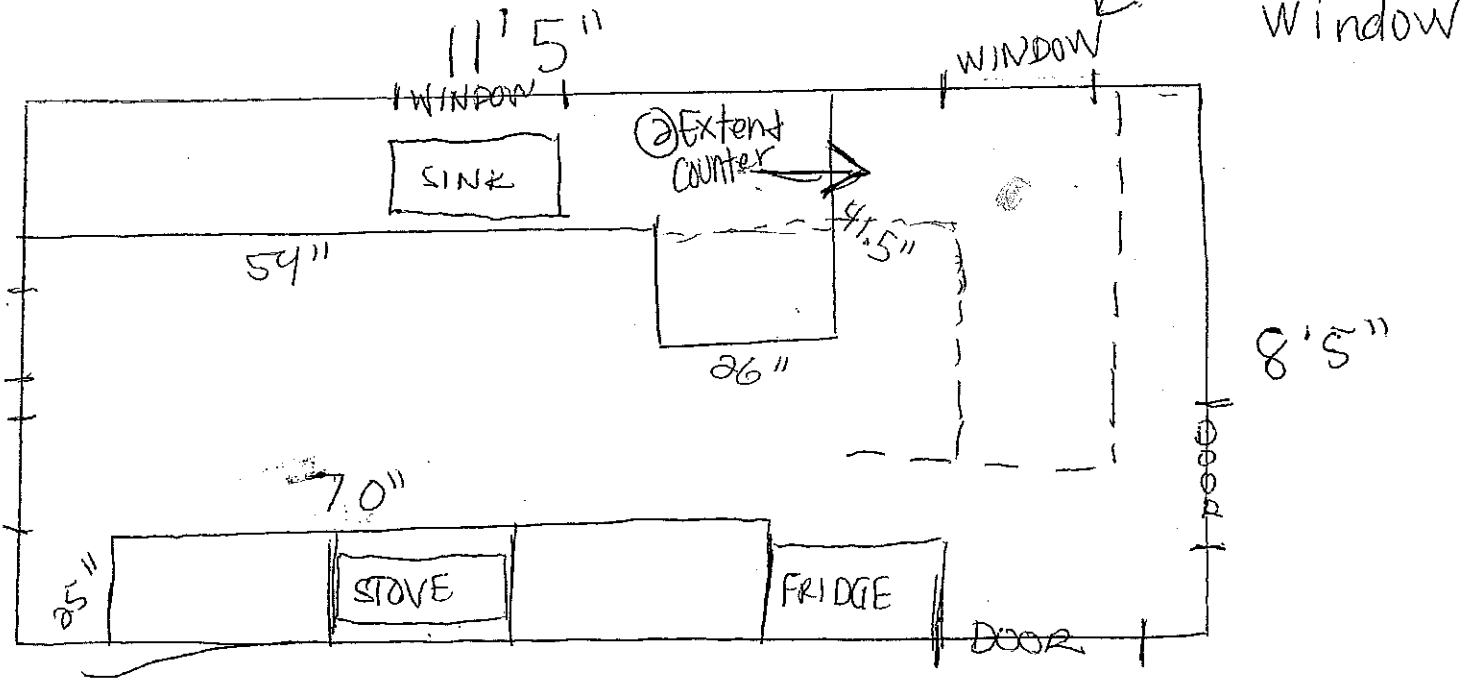

# KITCHEN

- IN KITCHEN CHANGE OUT COUNTERS + EXTEND W/ PENINSULA
- CHANGE OUT WINDOW

# BASEMENT

BULKHEAD STAIRS

25'

COVER ASBESTOS TILES  
REPLACE SHEETROCK DUE  
TO WATER DAMAGE PRE  
2001

STAIRS TO OUTSIDE

~~11/8~~

ADD OFFICE 18x8  
NOOK