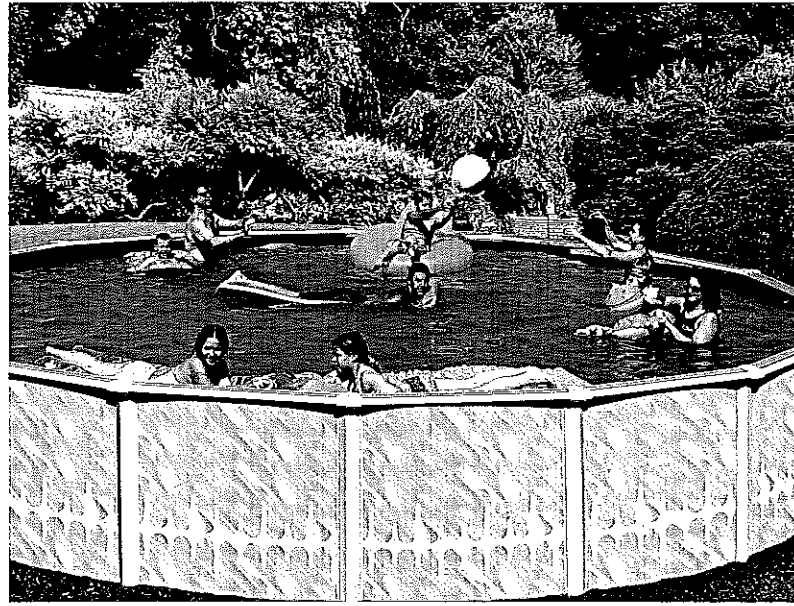

## *the story...*

The Lancaster is named after Lancaster Falls located in Hood River County, Oregon. At 303 feet, with the tallest single drop of 231 feet, Lancaster Falls sends a smaller, but extremely consistent volume of water plunging into the rugged beauty of the Columbia River Gorge.

Much like its namesake, The Lancaster aboveground swimming pool from Blue Cascade features a rugged construction not commonly found in entry level swimming pools. With each piece of the pool being exclusively manufactured to exacting standards, you are sure to have many years of family memories. Every Lancaster pool is produced in the United States and features a Vinyl Works deluxe pool liner, also manufactured in the United States.