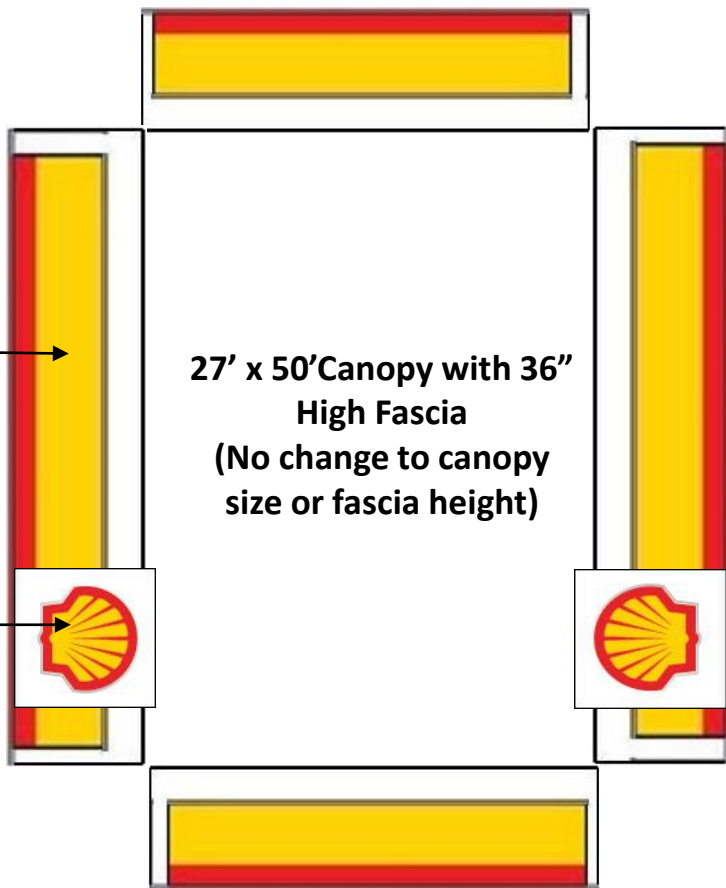

865 Brighton Ave.
Convert Gas Station Canopy From CITGO to Shell Brand

Essex St.

Install Shell RED/White/Yellow fascia on four sides.

27' x 50' Canopy with 36" High Fascia
(No change to canopy size or fascia height)

Install two non illuminated Shell 4' x 4' Pectens. Total 16 SF of canopy signage

Brighton Ave.

Dennet St.

3D View

Flat ACM fascia

Applied red vinyl stripe

White fascia panel exposed at corners