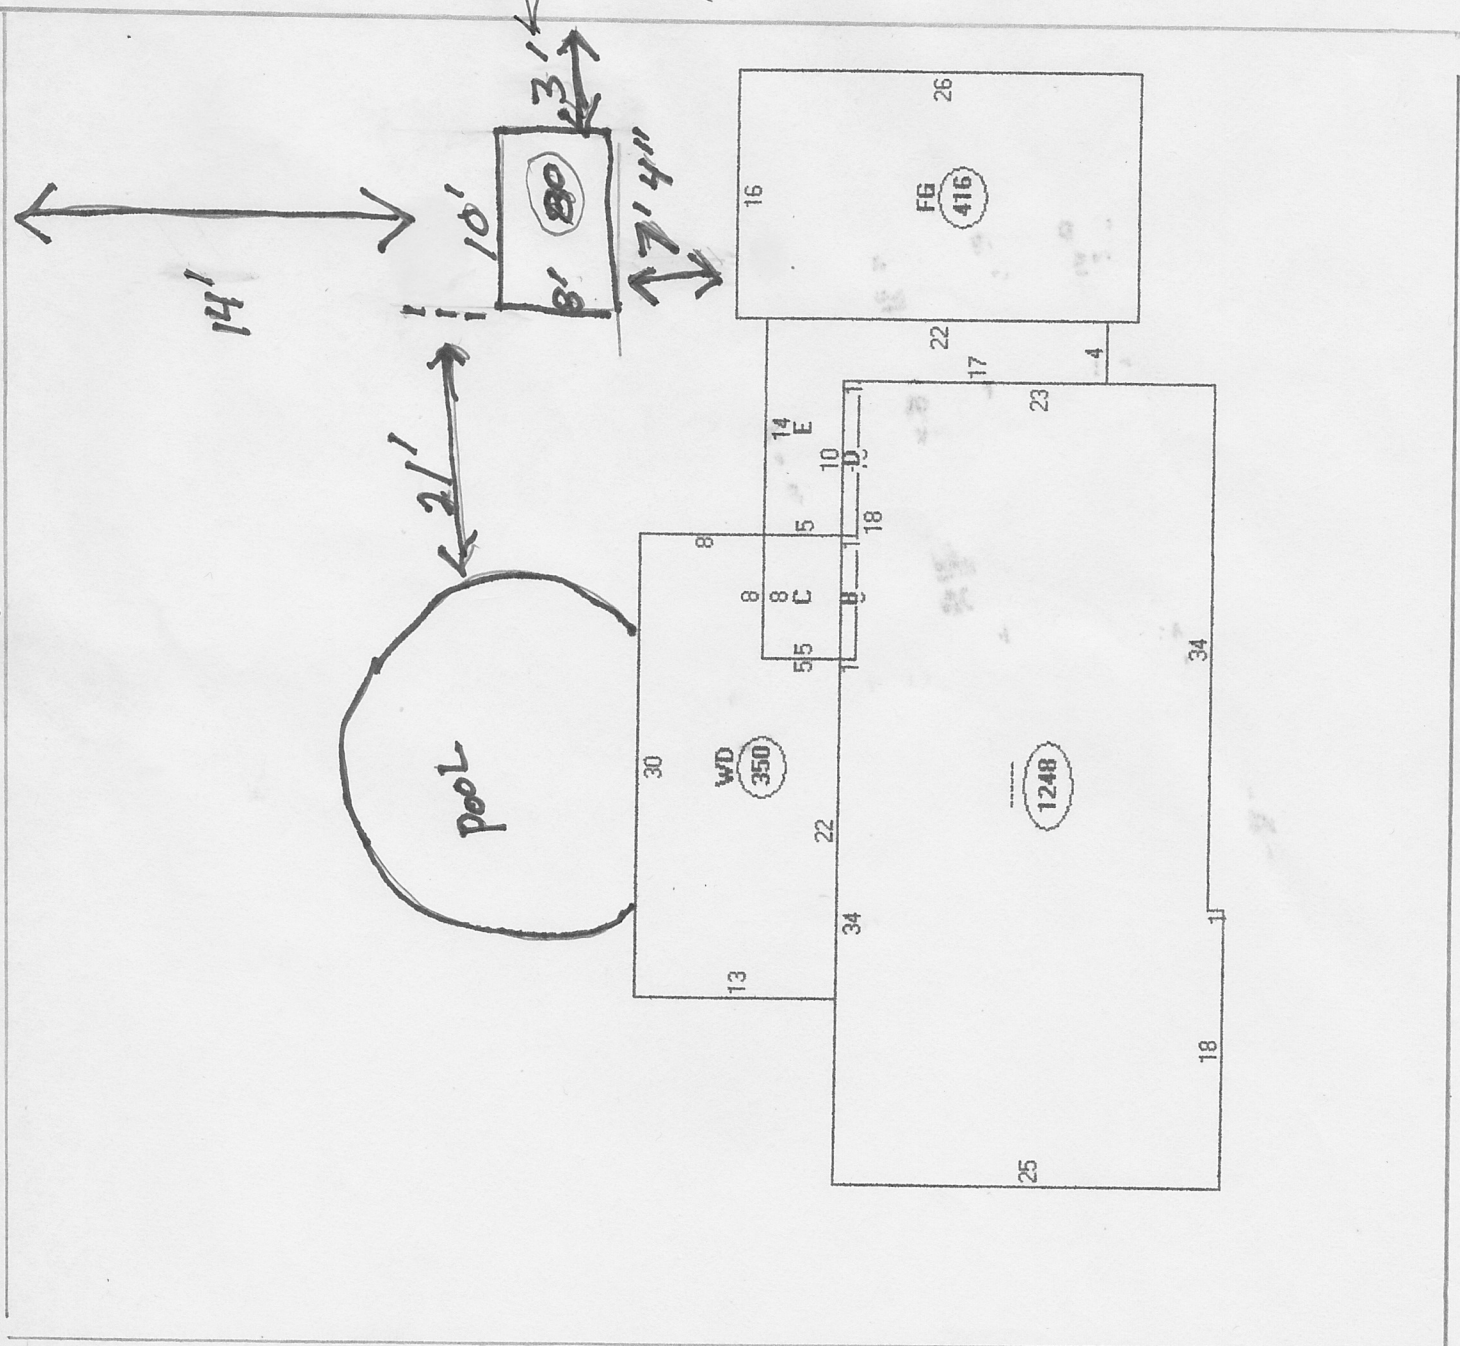

85'

PROPOSED SHED

RINO LEVESQUE
43 FOUR WINDS
PC

PORTLAND, ME
04102

85'