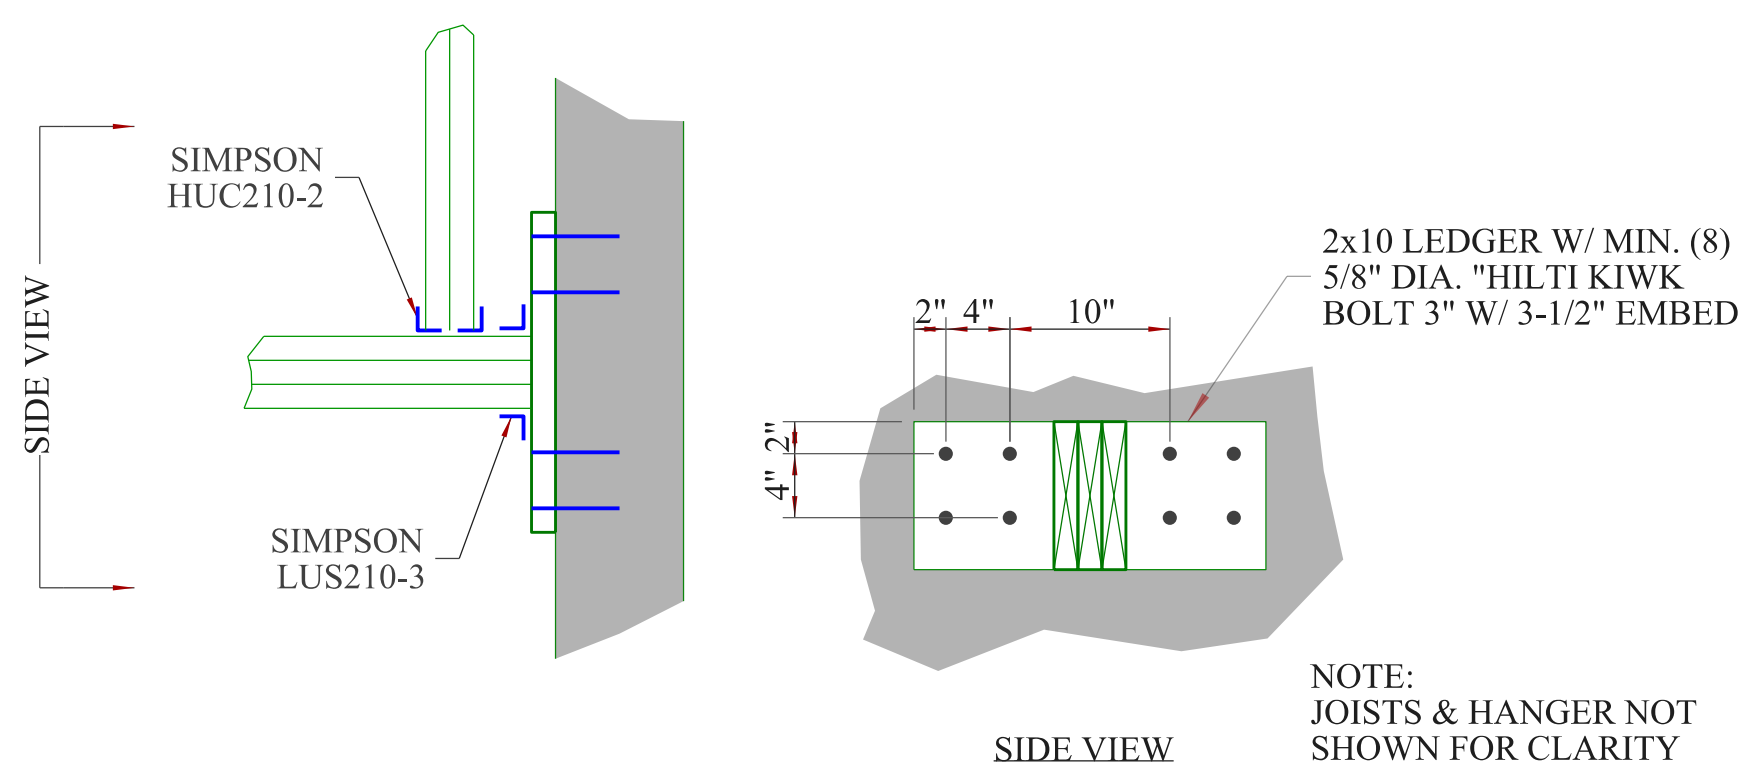

**4 GARAGE & CRAWLSPACE FND.**  
SCALE: 3/4" = 1'-0"

**1 TYPICAL GARAGE FOUNDATION**  
SCALE: 3/4" = 1'-0"

**5 CRAWLSPACE FND. @ ENTRY**  
SCALE: 3/4" = 1'-0"

**2 GARAGE FOUNDATION @ DOOR**  
SCALE: 3/4" = 1'-0"

**6 FRAMING @ EXIST. FND.**  
SCALE: 1" = 1'-0"

**3 CRAWLSPACE FND., TYP**  
SCALE: 3/4" = 1'-0"