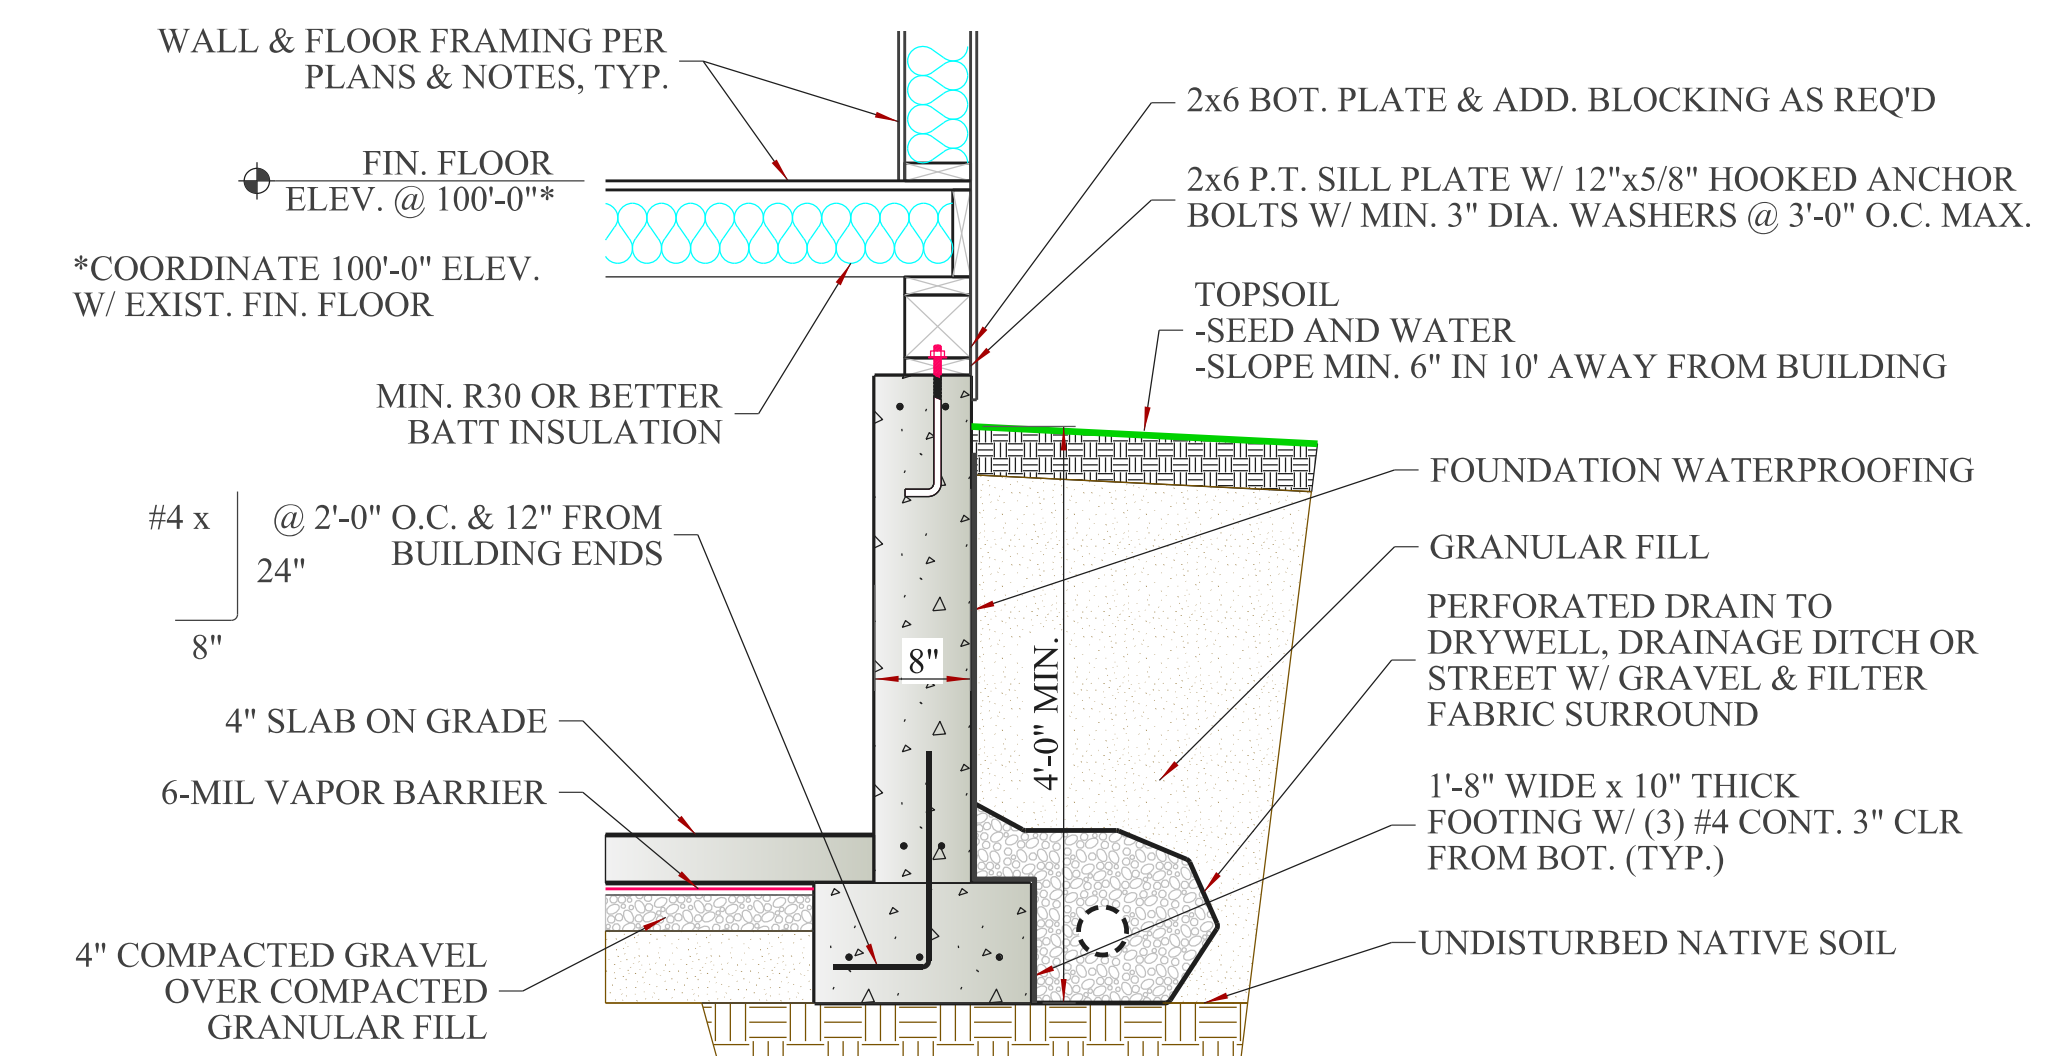

**4 GARAGE & CRAWLSPACE FND.**  
SCALE: 3/4" = 1'-0"

**1 TYPICAL GARAGE FOUNDATION**  
SCALE: 3/4" = 1'-0"

**5 CRAWLSPACE FND. @ ENTRY**  
SCALE: 3/4" = 1'-0"

**2 GARAGE FOUNDATION @ DOOR**  
SCALE: 3/4" = 1'-0"

**6 FRAMING @ EXIST. FND.**  
SCALE: 1" = 1'-0"

**3 CRAWLSPACE FND., TYP**  
SCALE: 3/4" = 1'-0"