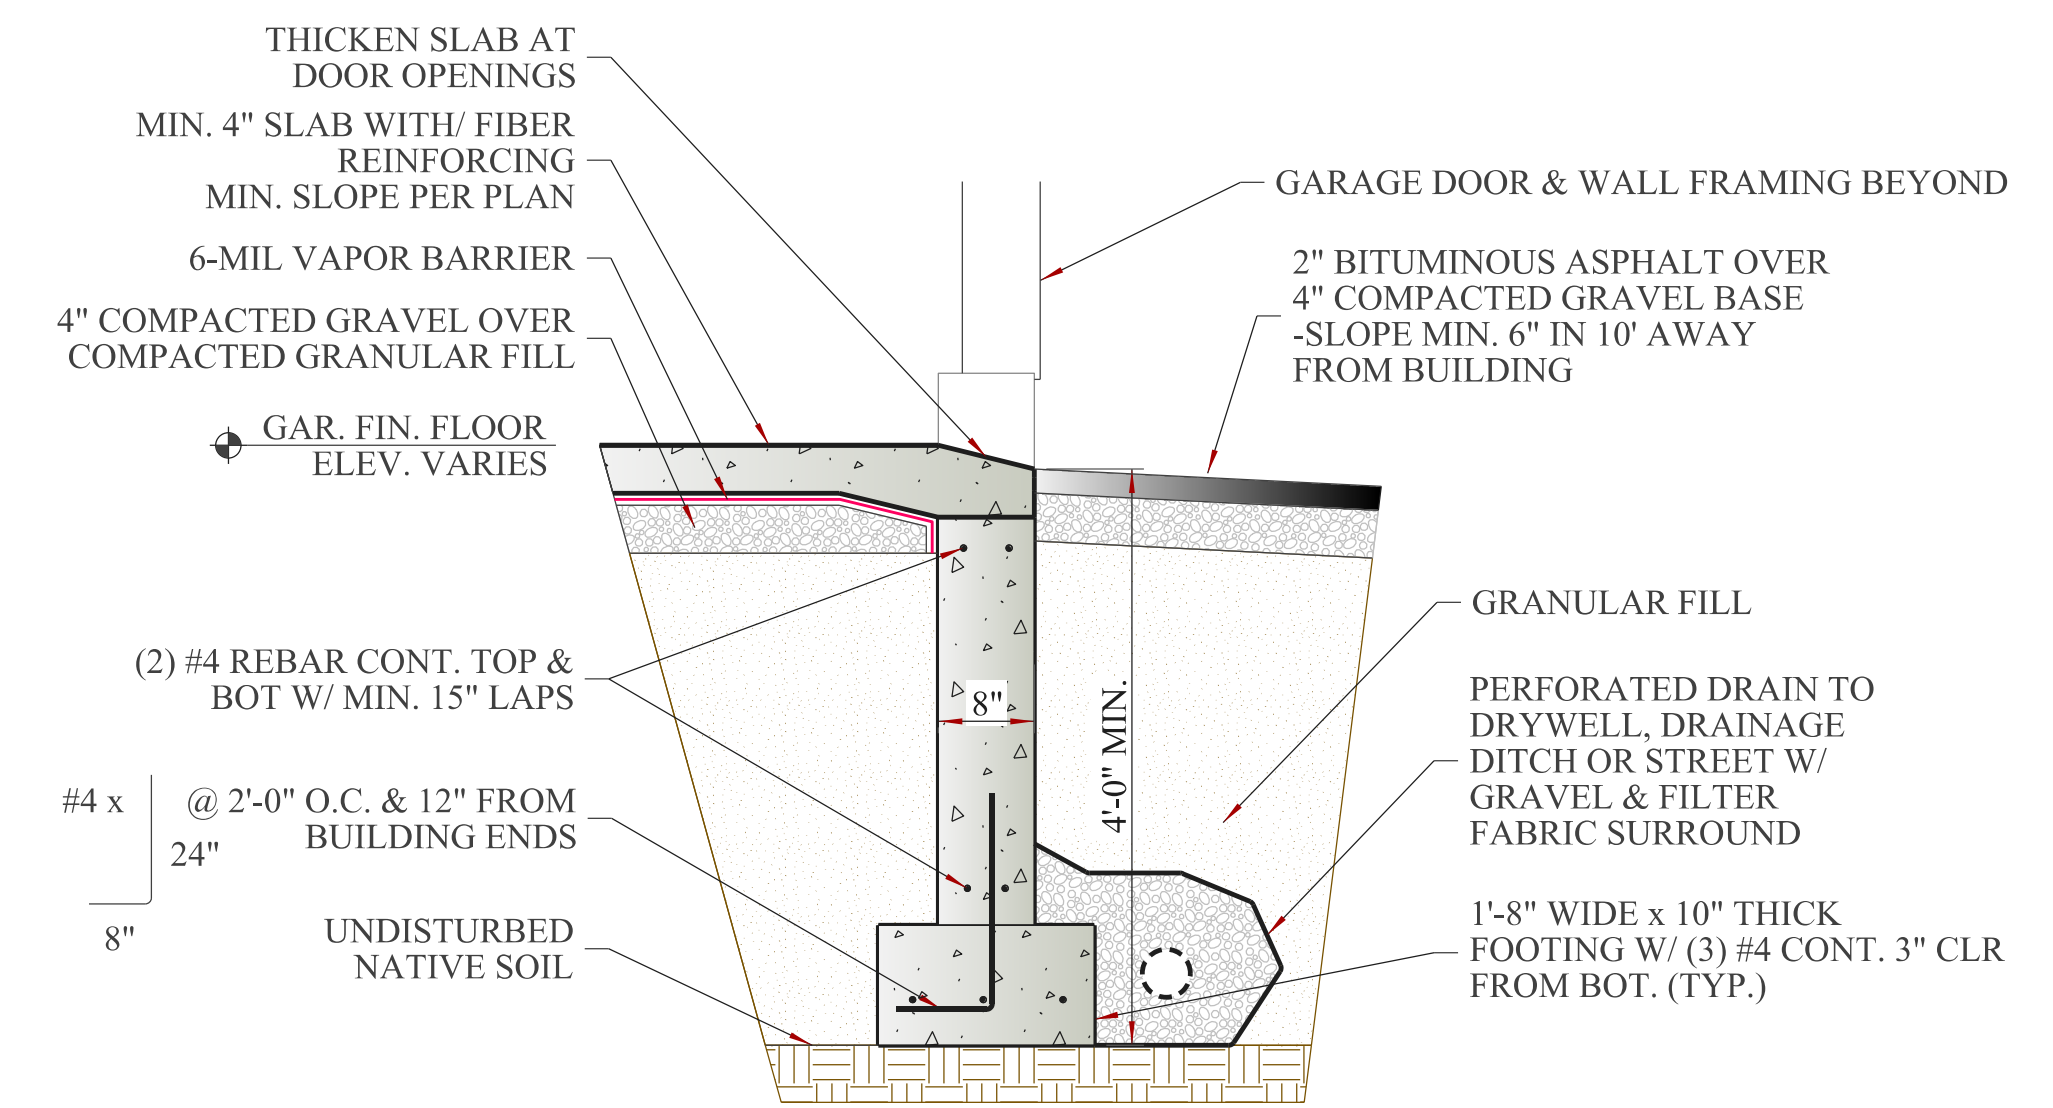

**4 GARAGE & CRAWLSPACE FND.**  
SCALE: 3/4" = 1'-0"

**1 TYPICAL GARAGE FOUNDATION**  
SCALE: 3/4" = 1'-0"

**5 CRAWLSPACE FND. @ ENTRY**  
SCALE: 3/4" = 1'-0"

**2 GARAGE FOUNDATION @ DOOR**  
SCALE: 3/4" = 1'-0"

**6 FRAMING @ EXIST. FND.**  
SCALE: 1" = 1'-0"

**3 CRAWLSPACE FND., TYP**  
SCALE: 3/4" = 1'-0"