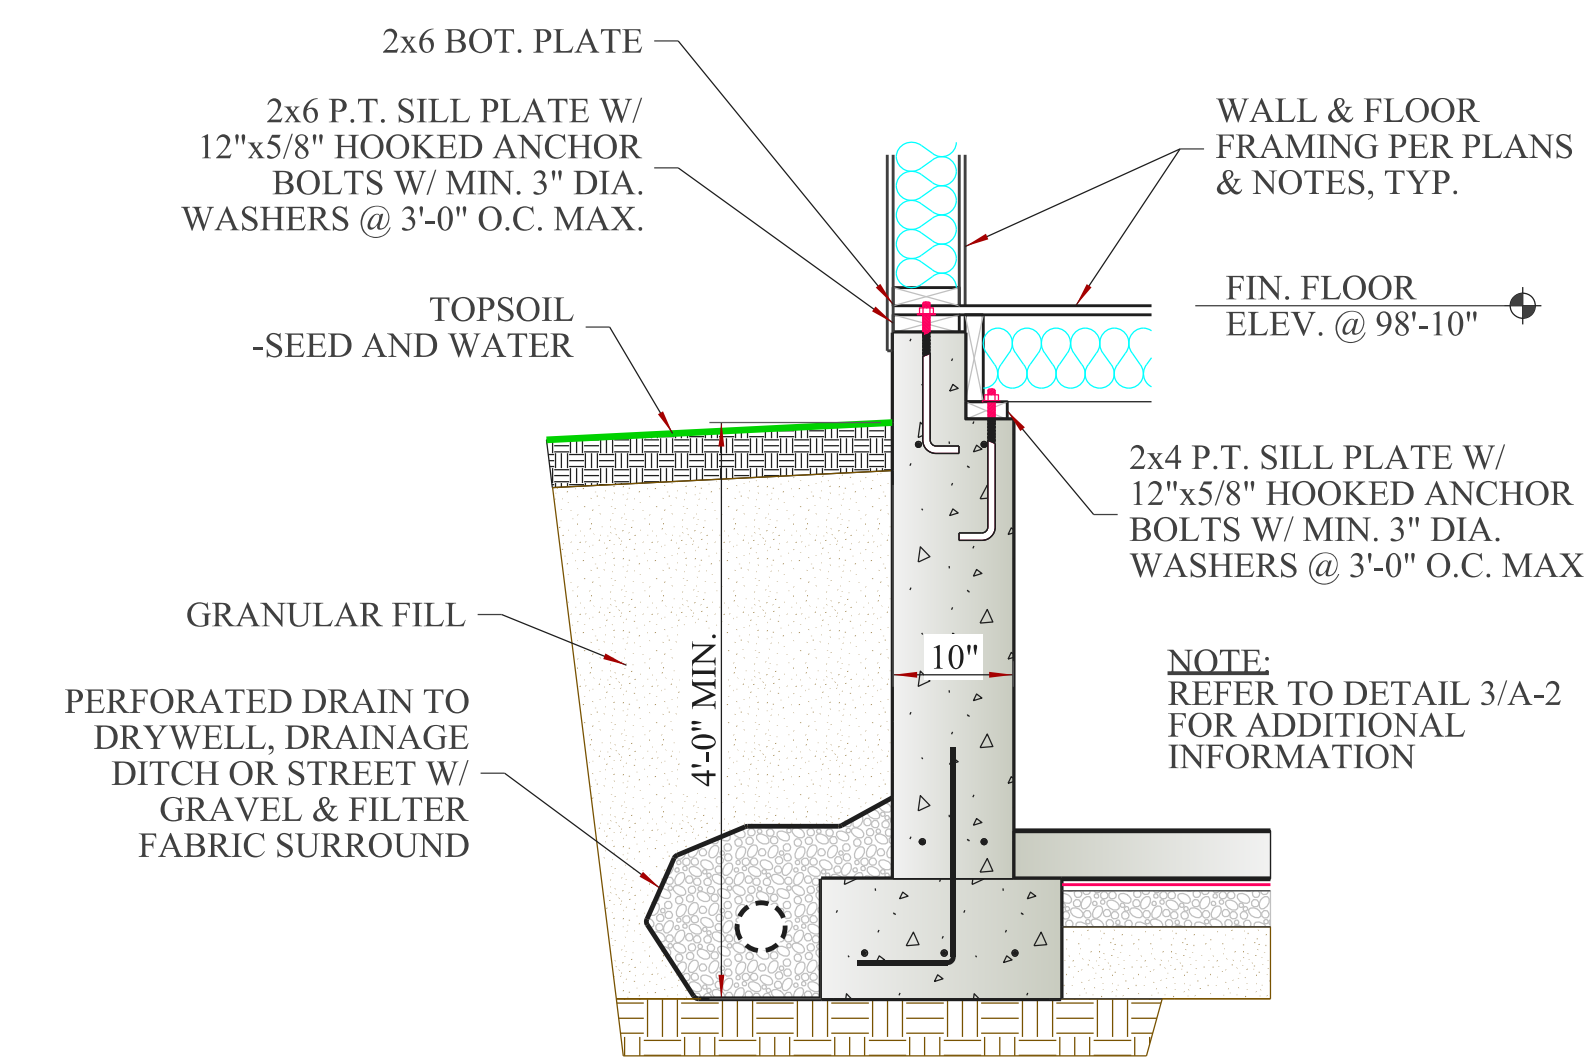

**4 GARAGE & CRAWLSPACE FND.**  
SCALE: 3/4" = 1'-0"

**1 TYPICAL GARAGE FOUNDATION**  
SCALE: 3/4" = 1'-0"

**5 CRAWLSPACE FND. @ ENTRY**  
SCALE: 3/4" = 1'-0"

**2 GARAGE FOUNDATION @ DOOR**  
SCALE: 3/4" = 1'-0"

**6 FRAMING @ EXIST. FND.**  
SCALE: 1" = 1'-0"

**3 CRAWLSPACE FND., TYP**  
SCALE: 3/4" = 1'-0"