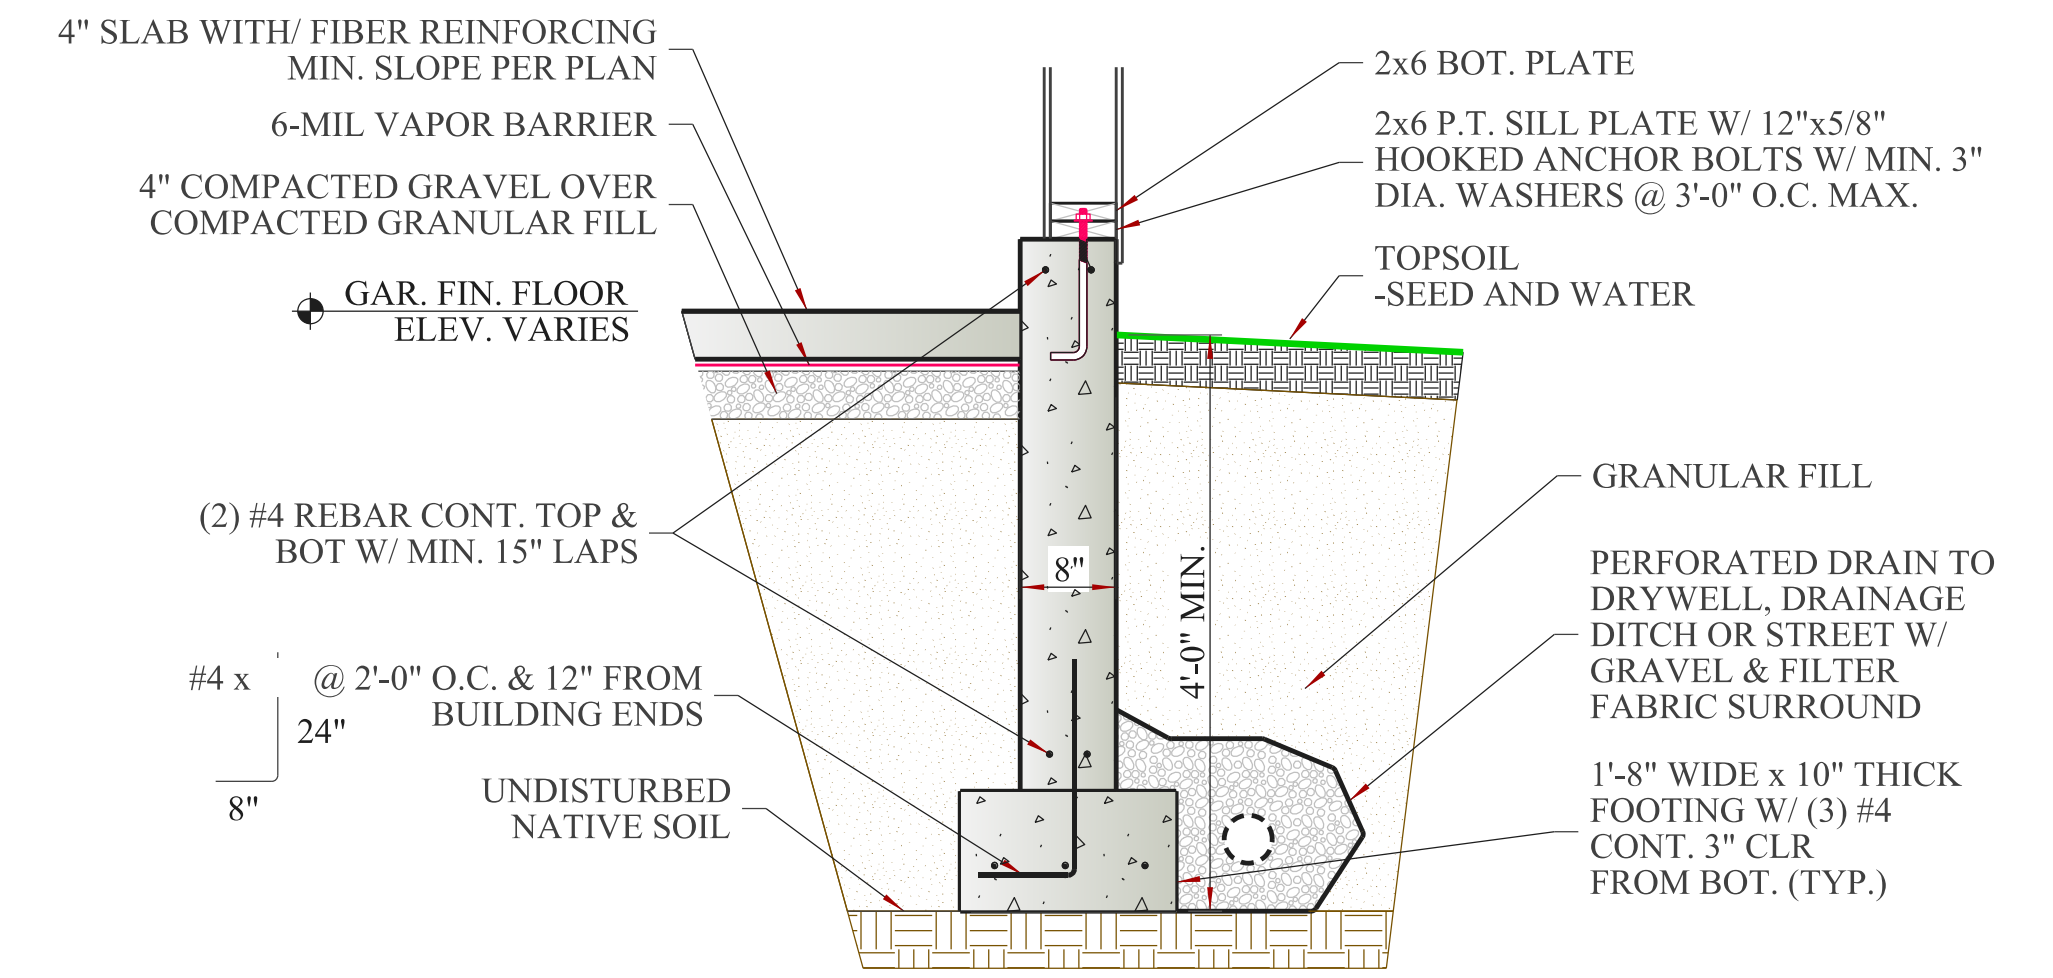

**4 GARAGE & CRAWLSPACE FND.**  
SCALE: 3/4" = 1'-0"

**1 TYPICAL GARAGE FOUNDATION**  
SCALE: 3/4" = 1'-0"

**5 CRAWLSPACE FND. @ ENTRY**  
SCALE: 3/4" = 1'-0"

**2 GARAGE FOUNDATION @ DOOR**  
SCALE: 3/4" = 1'-0"

**6 FRAMING @ EXIST. FND.**  
SCALE: 1" = 1'-0"

**3 CRAWLSPACE FND., TYP**  
SCALE: 3/4" = 1'-0"