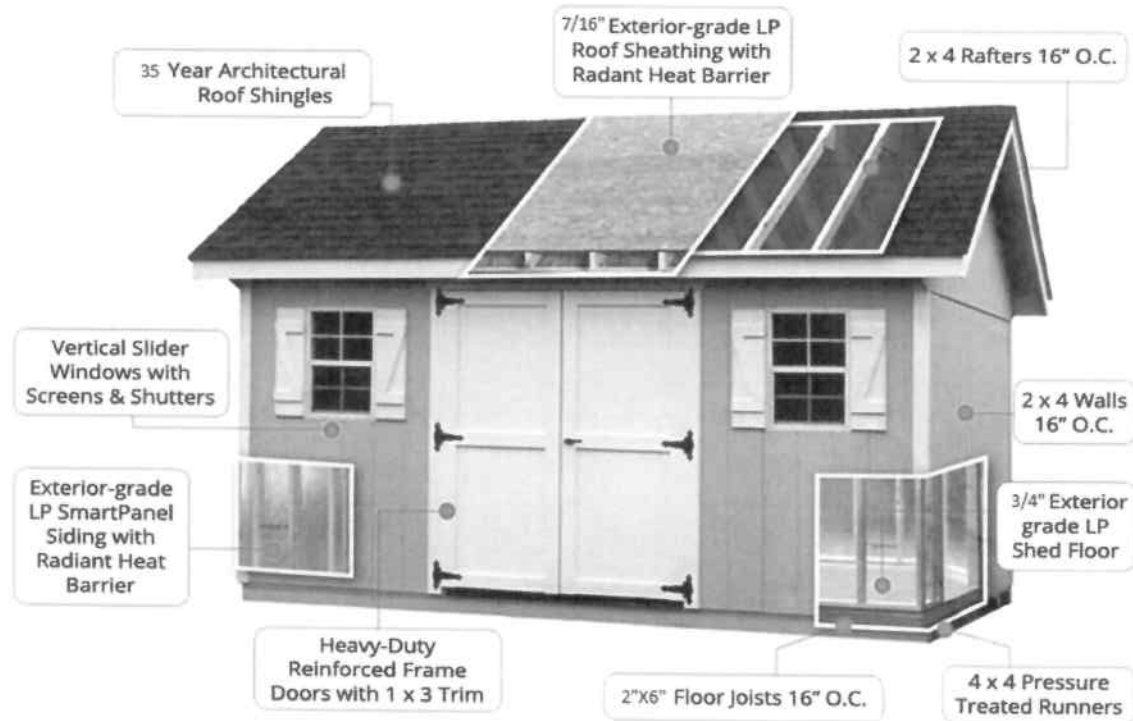

WWW.ShedHappens.com-----email Mike@Shedhappens.com-----207-892-3636
509 Warren Ave Portland, ME ---- 730 Portland Road Saco, ME ---- 1042 Chadbourne Road Standish, ME

Shed Happens, Inc. shed specifications

4"x4" Pressure Treated

2"x4"x6' and 8' Pressure Treated Floor Joists and Plates

2"x6"x10'+ Pressure Treated Floor joists and plates

3/4" LP Shed Shed Prostruct Tongue and Groove flooring

Metal wall bracing in all pine sided sheds

2"x4" rafters spaced 16" On center

7/16" LP roof and wall sheathing

35 Years architectural asphalt roof shingles

Aluminum drip edge on all rakes and eaves

Heavy duty black door hinges

8"x8" Aluminum gable vents or ridge vent