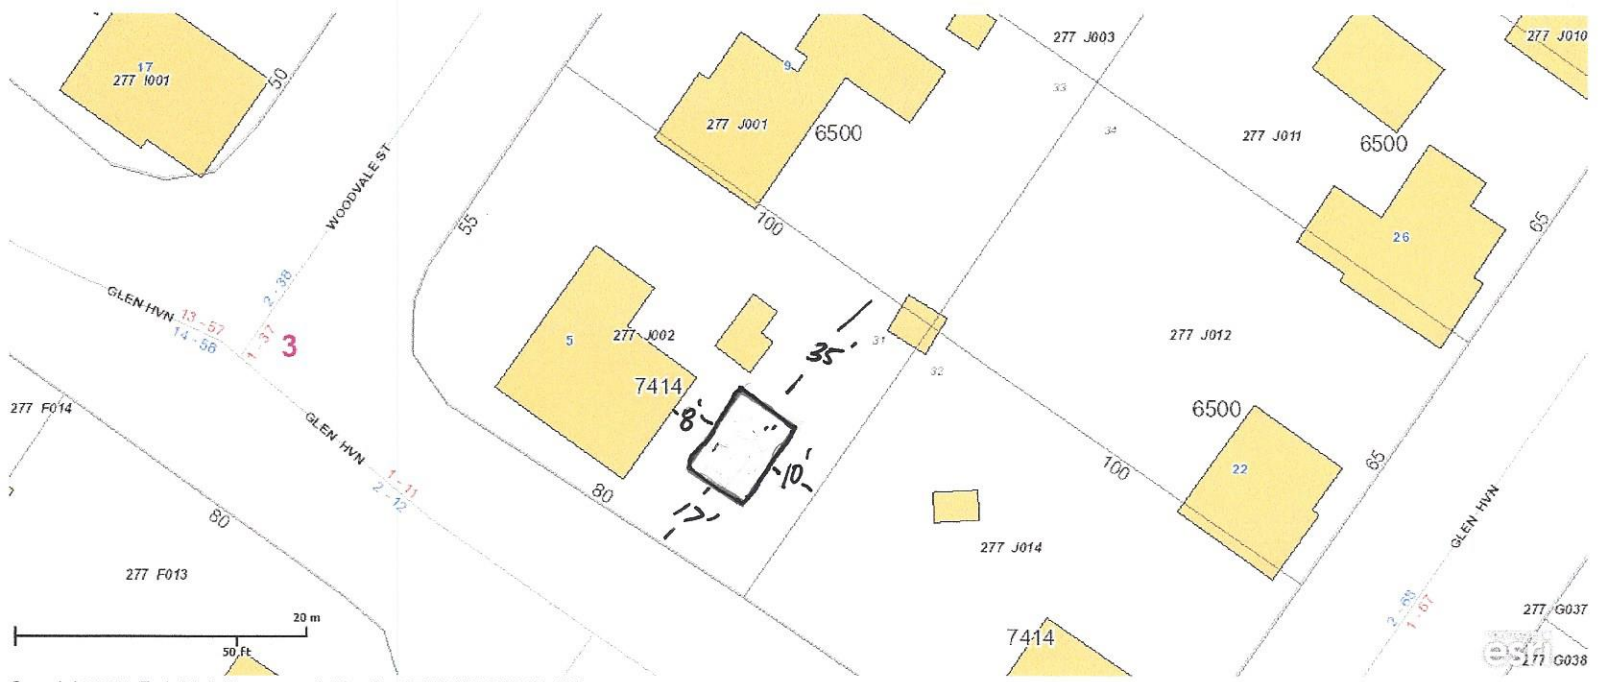

My Map

Copyright 2011 Esri. All rights reserved. Mon Apr 27 2015 09:59:50 AM.