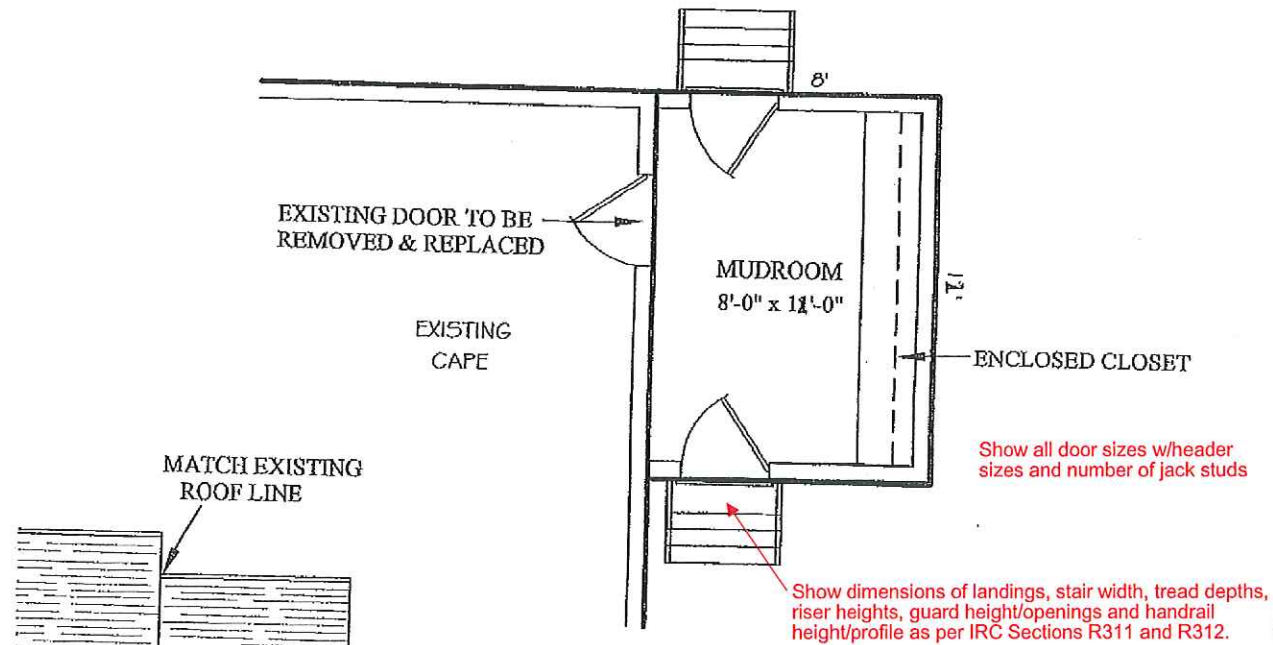

doors

SITE PLAN
55 GLEN HAVEN WEST
PORTLAND, MAINE
TM 277-I-9
SCALE: 1" - 10" DATE: JUNE 2017

Show all door sizes w/header sizes and number of jack studs

2 doors 30" x 80" with rough opening 32" x 82.25"

2 jack studs on each side with cripple studs as shown in attached photo

Header sizes for the two new doors. Three 2x10 headers above each door

Model # EMJ686BLLPR26L Internet #205820788

MMI Door 30 in. x 80 in. Internal Blinds Left-Hand Full Lite Classic Primed Steel Prehung Front Door

- Jeld-Wen steel single door
- Door size: 30 in. x 80 in.
- Unit dimension: 31.5 in. x 81.75 in.
- Suggested rough opening: 32 in. x 82.25 in.
- Prehung on 4-9/16 in. primed finger jointed frame
- Glass description: internal white blinds are encased in clear, tempered glass
- Door unit primed white
- Left-hand/inswing
- 3 satin nickel hinges - 2-1/8 in. entry/deadboltd bore prep - locks sold seperately
- Will meet or exceed federal guidelines for energy efficiency (where and if applicable)
- Left hand in-swing door handing - standing on the inside of your home, if your hinge pins are on your right, you have a left hand in-swing
- [Click here to check out our project guide on installing an entry door](#)
- [Click here to learn more about buying exterior doors](#)

Specifications

Dimensions

Door Height (in.)	80
Door Thickness (in.)	1.75
Door Width (in.)	30
Jamb Size (in.)	4-9/16"
Rough Opening Height (In.)	82.25

4