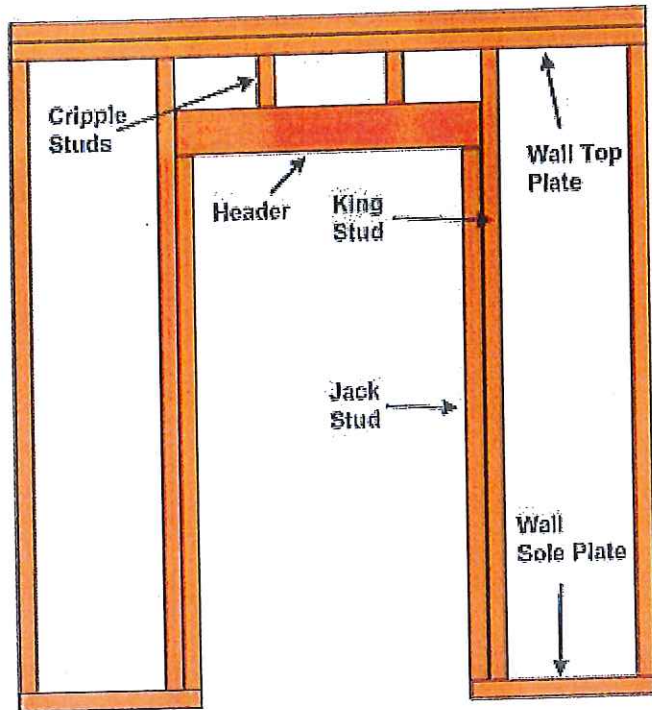

doors

SITE PLAN
55 GLEN HAVEN WEST
PORTLAND, MAINE
TM 277-I-9
SCALE: 1" - 10" DATE: JUNE 2017

Show all door sizes w/header sizes and number of jack studs

2 doors 30" x 80" with rough opening 32" x 82.25"

2 jack studs on each side with cripple studs as shown in attached photo

Header sizes for the two new doors. Three 2x10 headers above each door

Model # EMJ686BLLPR26L Internet #205820788

MMI Door 30 in. x 80 in. Internal Blinds Left-Hand Full Lite Classic Primed Steel Prehung Front Door

are galvanized to resist rust and corrosion, are comprised of 24-Gauge, high quality steel with 22-Gauge steel stiles and rails for additional strength and security and come with a one-piece, high density polystyrene core delivering excellent insulation allowing it to meet or exceed current energy code standards. Door size is 30 in. x 80 in. Unit dimension is 31.5 in. x 81.75 in. The suggested rough opening is 32 in. x 82.25 in. This unit comes with a 4-9/16 in. wide primed Finger Jointed frame.

Specifications

Dimensions

Door Height (in.)	80
Door Thickness (in.)	1.75
Door Width (in.)	30
Jamb Size (in.)	4-9/16"
Rough Opening Height (In.)	82.25

4