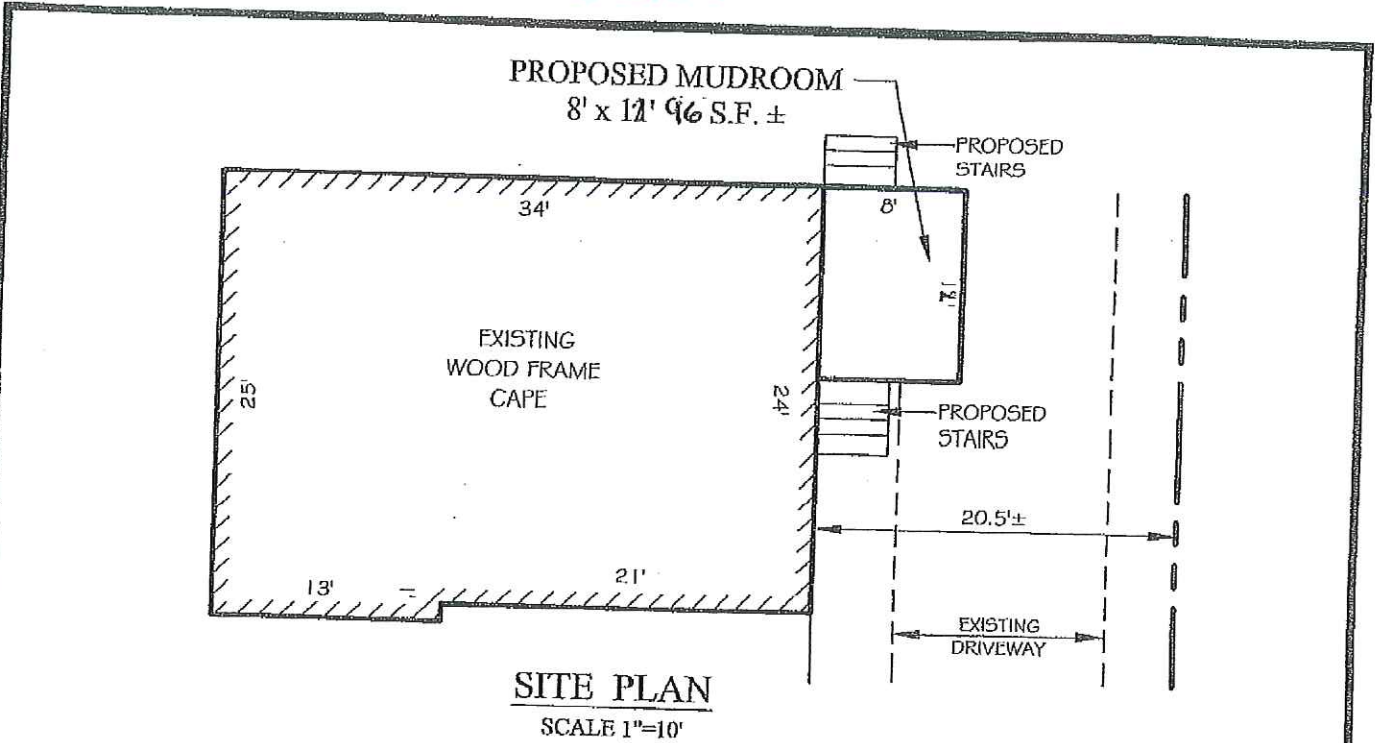

doors

SITE PLAN
55 GLEN HAVEN WEST
PORTLAND, MAINE
TM 277-I-9
SCALE: 1" - 10" DATE: JUNE 2017

Show all door sizes w/header sizes and number of jack studs

2 doors 30" x 80" with rough opening 32" x 82.25"

2 jack studs on each side with cripple studs as shown in attached photo

Header sizes for the two new doors. Three 2x10 headers above each door

Model # EMJ686BLLPR26L Internet #205820788

MMI Door 30 in. x 80 in. Internal Blinds Left-Hand Full Lite Classic Primed Steel Prehung Front Door

Specifications

Dimensions

Door Height (in.)	80
Door Thickness (in.)	1.75
Door Width (in.)	30
Jamb Size (in.)	4-9/16"
Rough Opening Height (In.)	82.25

4