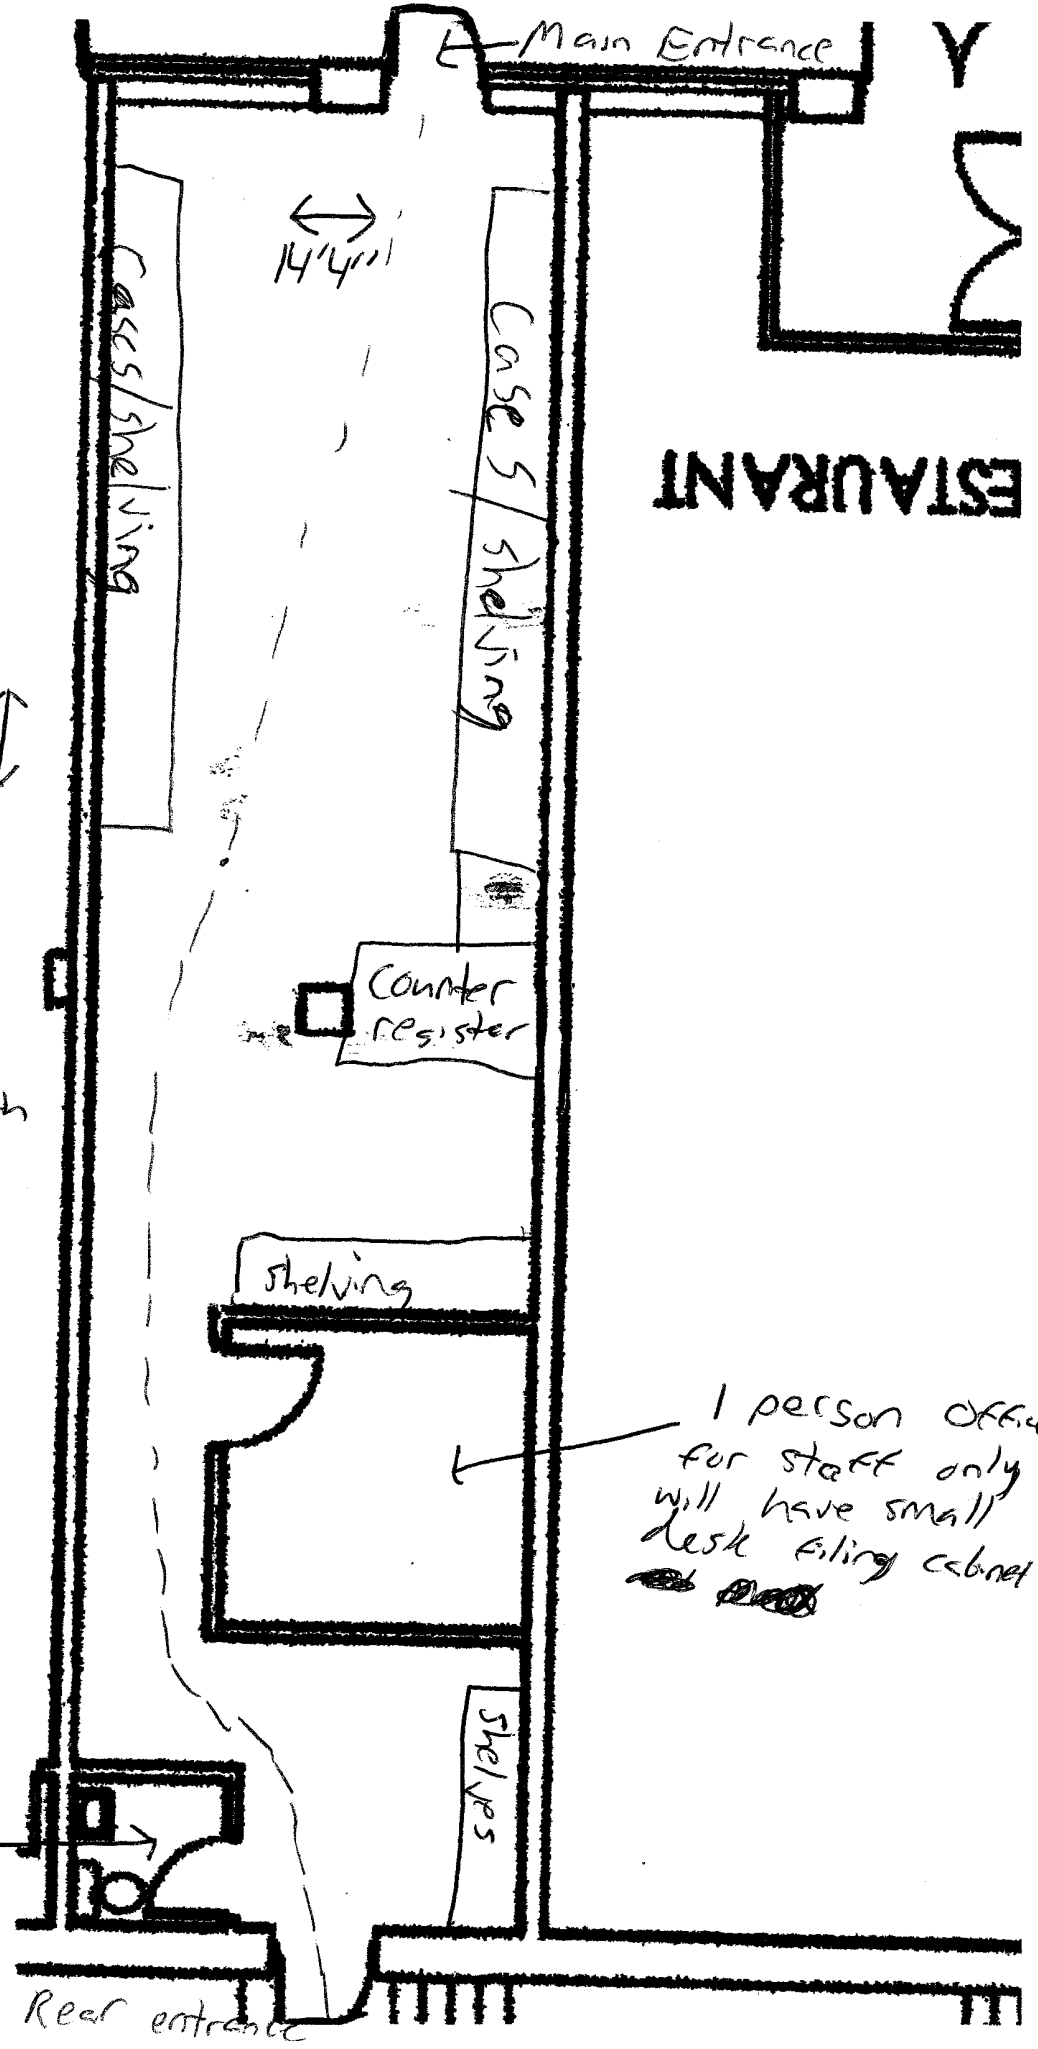

Scale
1 inch = 6 ft

Proposed Plan

60ft

--- common path
Max 66ft

14 1/4 ft

ESTAURANT

Counter Register

shelving

1 person office
for staff only
will have small
desk filing cabinet

1 person
Bathroom
Employee use
only

shelves

Rear entrance