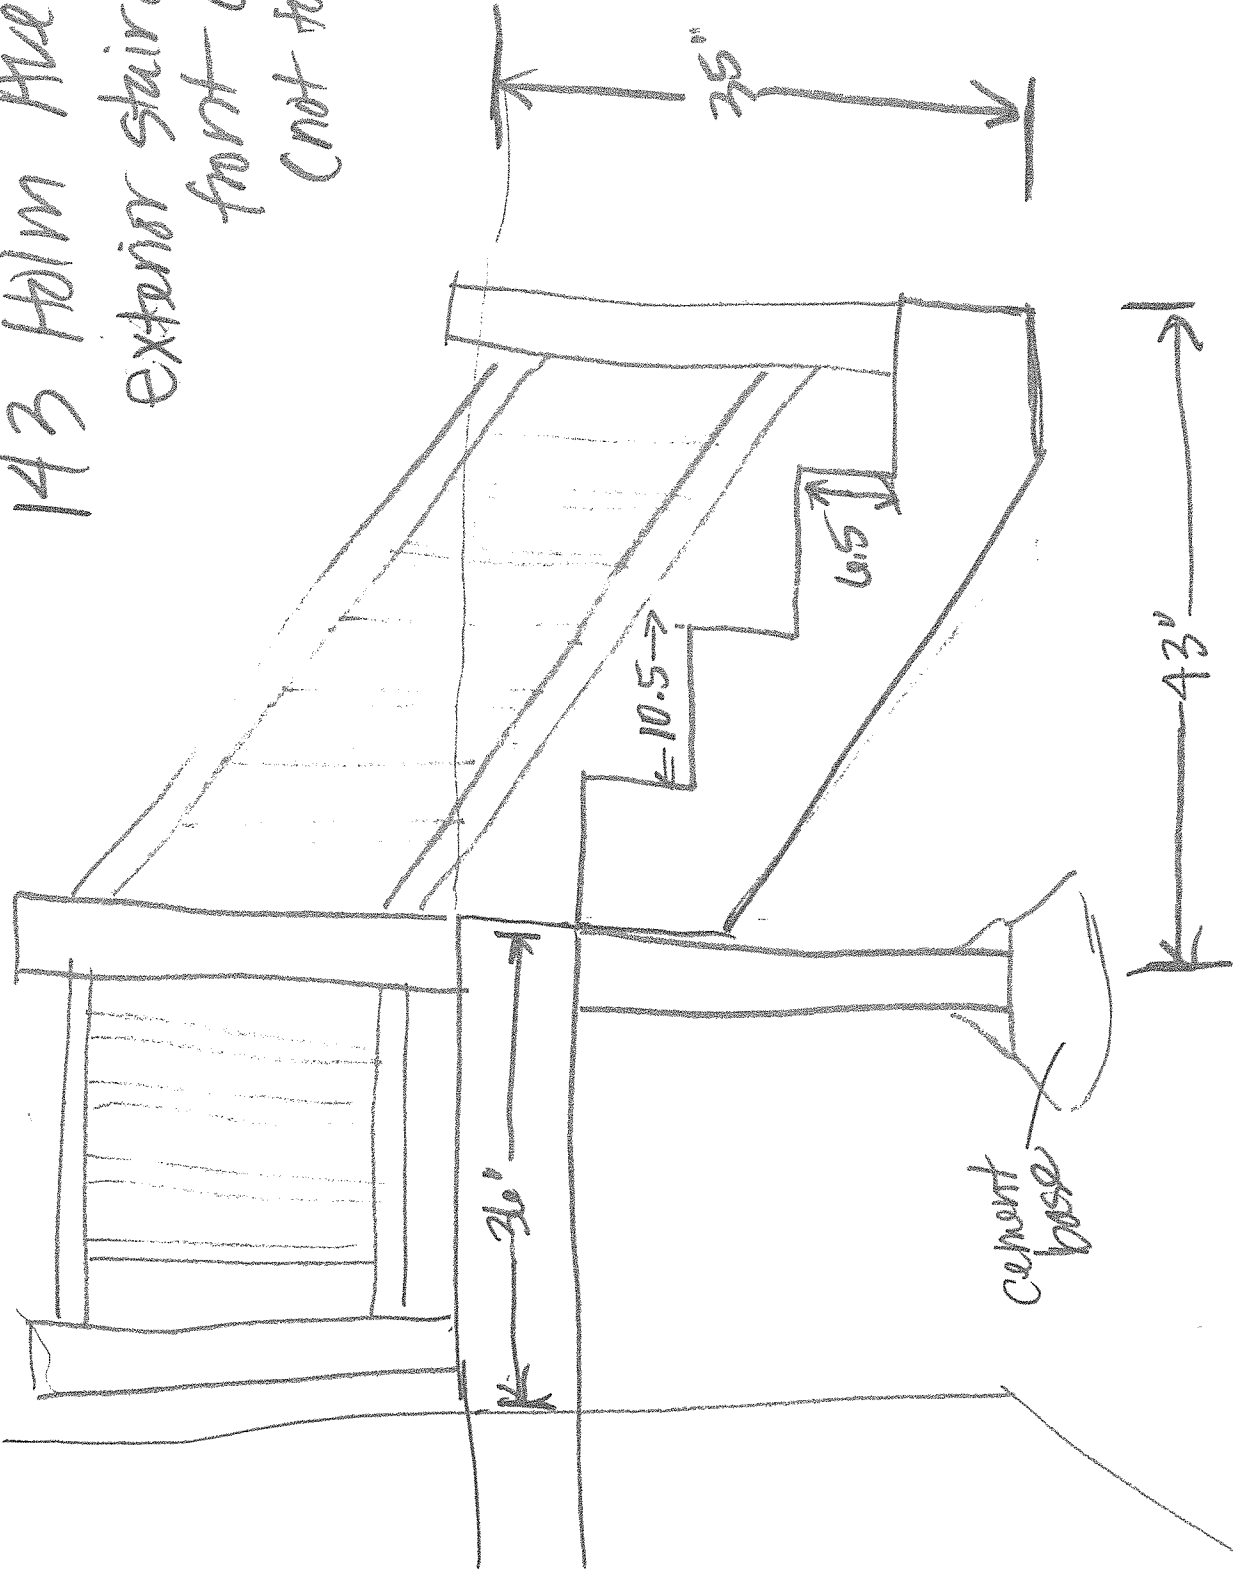

143 Holm Avenue
 exterior staircase to
 front door
 (not to scale)

staircase rise = 35"
 staircase run = 43"
 staircase width = 59.5"
 tread depth = 10.5"
 step rise = 6.5"