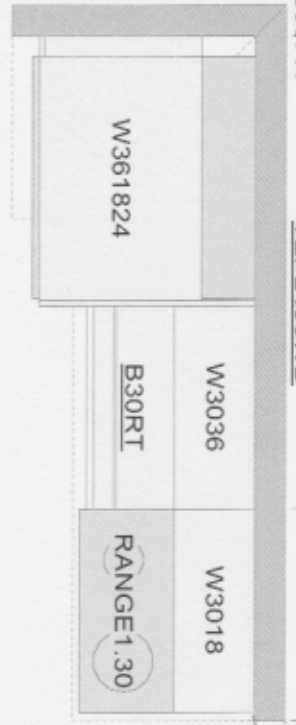

TF396FH TF396FH TF396FH

TEP1248WD

TF396FH

TEP2490WD

hallway

89" ceiling ht.

← 142" →

Kitchen

\* existing wall to be removed by contractor and supported by either posts or a beam

Dining Room

All dimensions size designations given are subject to verification on job site and adjustment to fit job conditions.