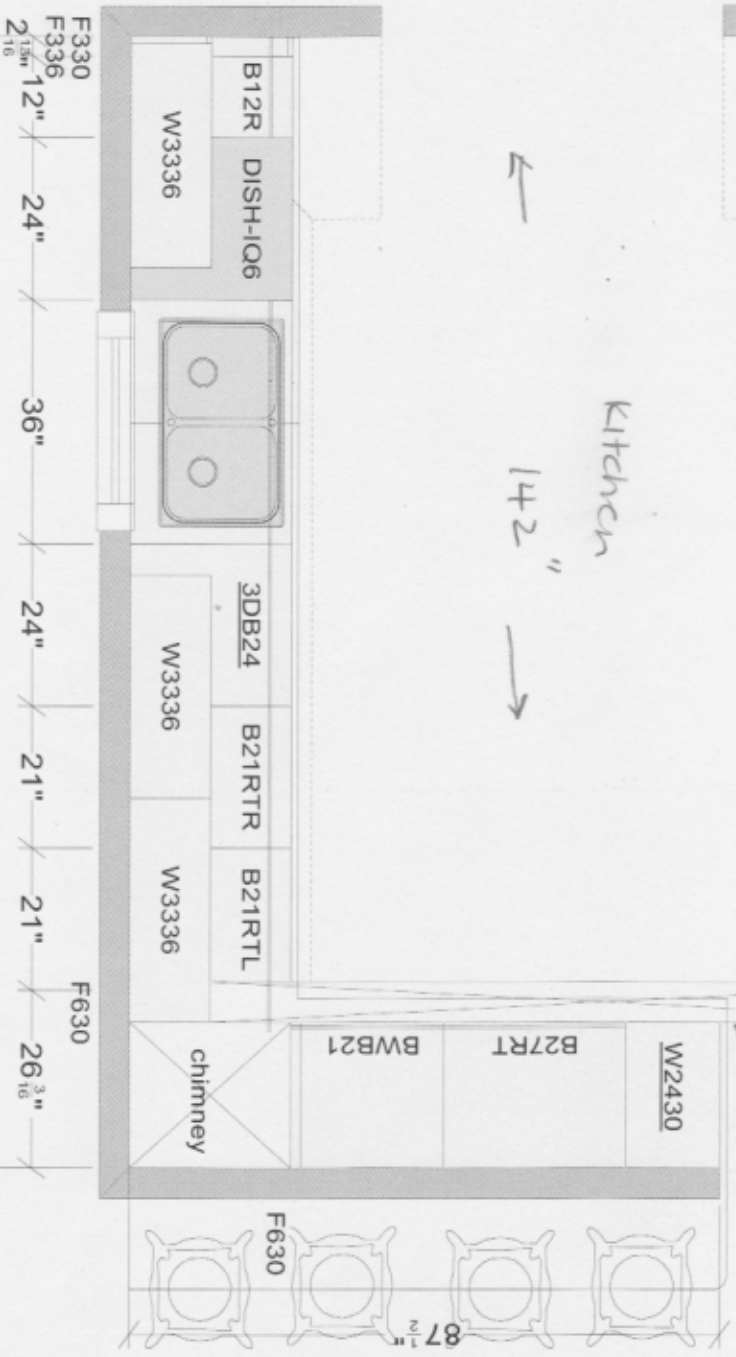

TF396FH TF396FH TF396FH

TEP1248WD

TF396FH

TEP2490WD

hallway

89" ceiling ht.

← 142" →

Kitchen

\* existing wall to be removed by contractor and supported by either posts or a beam

Dining Room

All dimensions size designations given are subject to verification on job site and adjustment to fit job conditions.