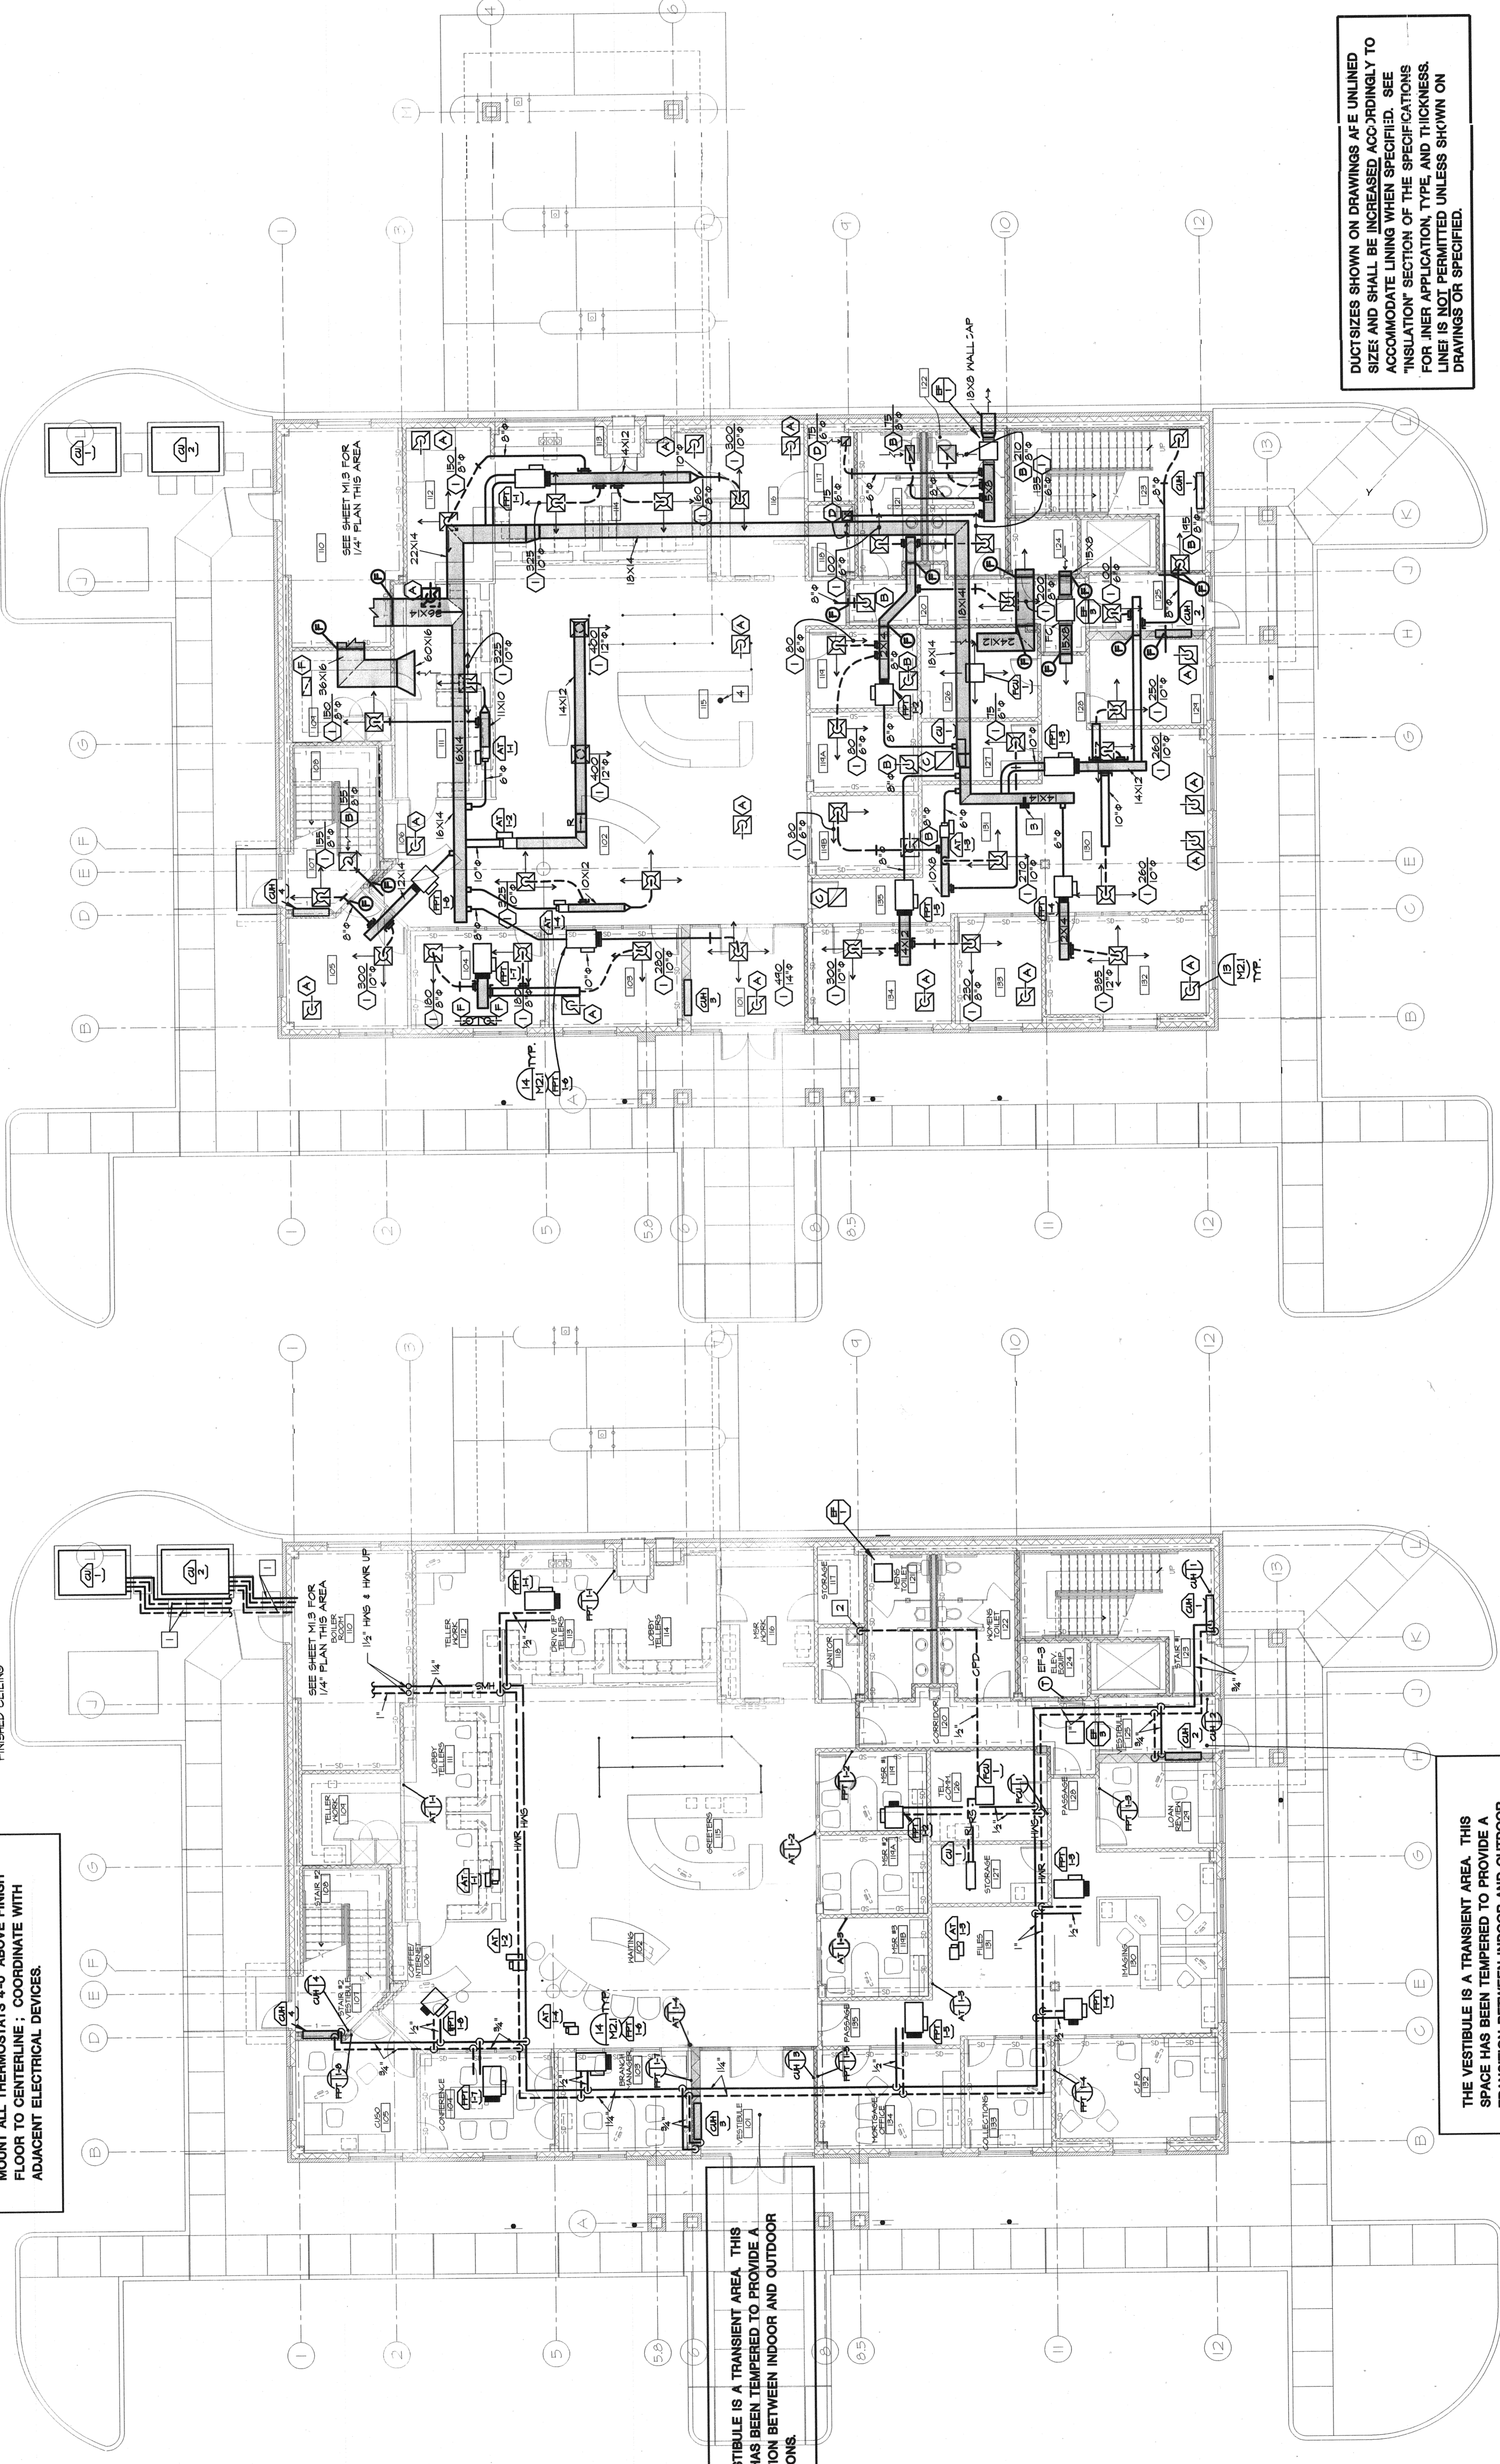

1. **KEYED NOTES:**
1. REFRIGERANT PIPING, SIZE AS PER MANUFACTURERS RECOMMENDATIONS. SUPPORT PIPING ON 4x4 SET IN MASTIC ON 2x2x2" PREFAB CONC. PAD.
  2. TERMINATE CONDENSATE RIMF DISCHARGE (CFD) AT HOP BASIN.
  3. STATIC PRESSURE SENSOR FOR AHU-1.
  4. BUILDING SPACE PRESERVATION SENSOR LOCATED ABOVE FINISHED CEILING. BUILDING EXTEND SENSOR PROBE TO A POINT JUST BELOW FINISHED CEILING.

MOUNT ALL THERMOSTATS 4'-0" ABOVE FINISH FLOOR TO CENTERLINE. COORDINATE WITH ADJACENT ELECTRICAL DEVICES.

THE VESTIBULE IS A TRANSIENT AREA. THIS SPACE HAS BEEN TEMPERED TO PROVIDE A TRANSITION BETWEEN INDOOR AND OUTDOOR CONDITIONS.

THE VESTIBULE IS A TRANSIENT AREA. THIS SPACE HAS BEEN TEMPERED TO PROVIDE A TRANSITION BETWEEN INDOOR AND OUTDOOR CONDITIONS.

DUCT SIZES SHOWN ON DRAWINGS ARE UNLINED SIZE AND SHALL BE INCREASED ACCORDINGLY TO ACCOMMODATE LINING WHEN SPECIFIED. SEE "INSULATION" SECTION OF THE SPECIFICATIONS FOR INNER APPLICATION, TYPE, AND THICKNESS. LINING IS NOT PERMITTED UNLESS SHOWN ON DRAWINGS OR SPECIFIED.

WHEN SUBSTITUTING FOR THE SPECIFIED SCHEDULED EQUIPMENT, THE MECHANICAL CONTRACTOR SHALL BE RESPONSIBLE FOR ALL PHYSICAL AND COST REVISIONS, AND COORDINATION WITH ALL TRADES. SEE SPECIFICATION SECTION 15.1 "SUBSTITUTION FOR SPECIFIED MATERIALS"

FIRST FLOOR PLAN - DUCTWORK
SCALE: 1/8" = 1'-0"

FIRST FLOOR PLAN - PIPING
SCALE: 1/8" = 1'-0"