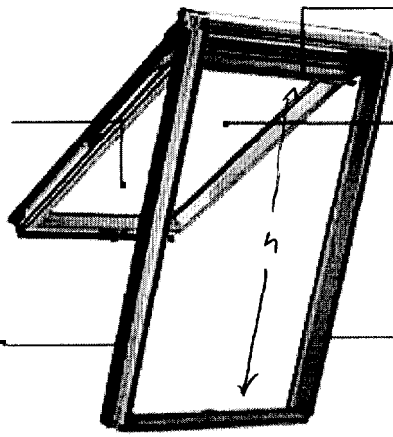

PRODUCTS

GPL: TOP WINGED ROOF WINDOW

VELUX's Comfort coated glazings protect against heat gain and heat loss, fading and condensation, making rooms more comfortable year-round

Exterior cladding offers protection and a streamlined, low-profile appearance

Top sash opens for maximum ventilation, pivoting inward for easy cleaning

Exclusive Comfort Glass consists of two panes of tempered safety glass dual-seal and injected with Argon gas; a double layer of Low-E coating provides excellent thermal performance

Select wood frame and sash provides aesthetic appeal and insubtion value

MORE INFO

- PRICE LISTS & SIZES
- WHY CHOOSE VELUX
- INSTALLATION PROCESS
- WHERE TO BUY
- WARRANTY INFORMATION
- PRINT/ORDER A BROCHURE
- ENERGY EFFICIENCY
- PRODUCT SPECIFICATIONS

Meets Egress Requirements! The sash opens to a 45° angle to satisfy Egress requirements for emergency escape.

w = 27" (I.O.)

h = 35" (I.O.)

RE: CLARK ATTIC CONVERSION