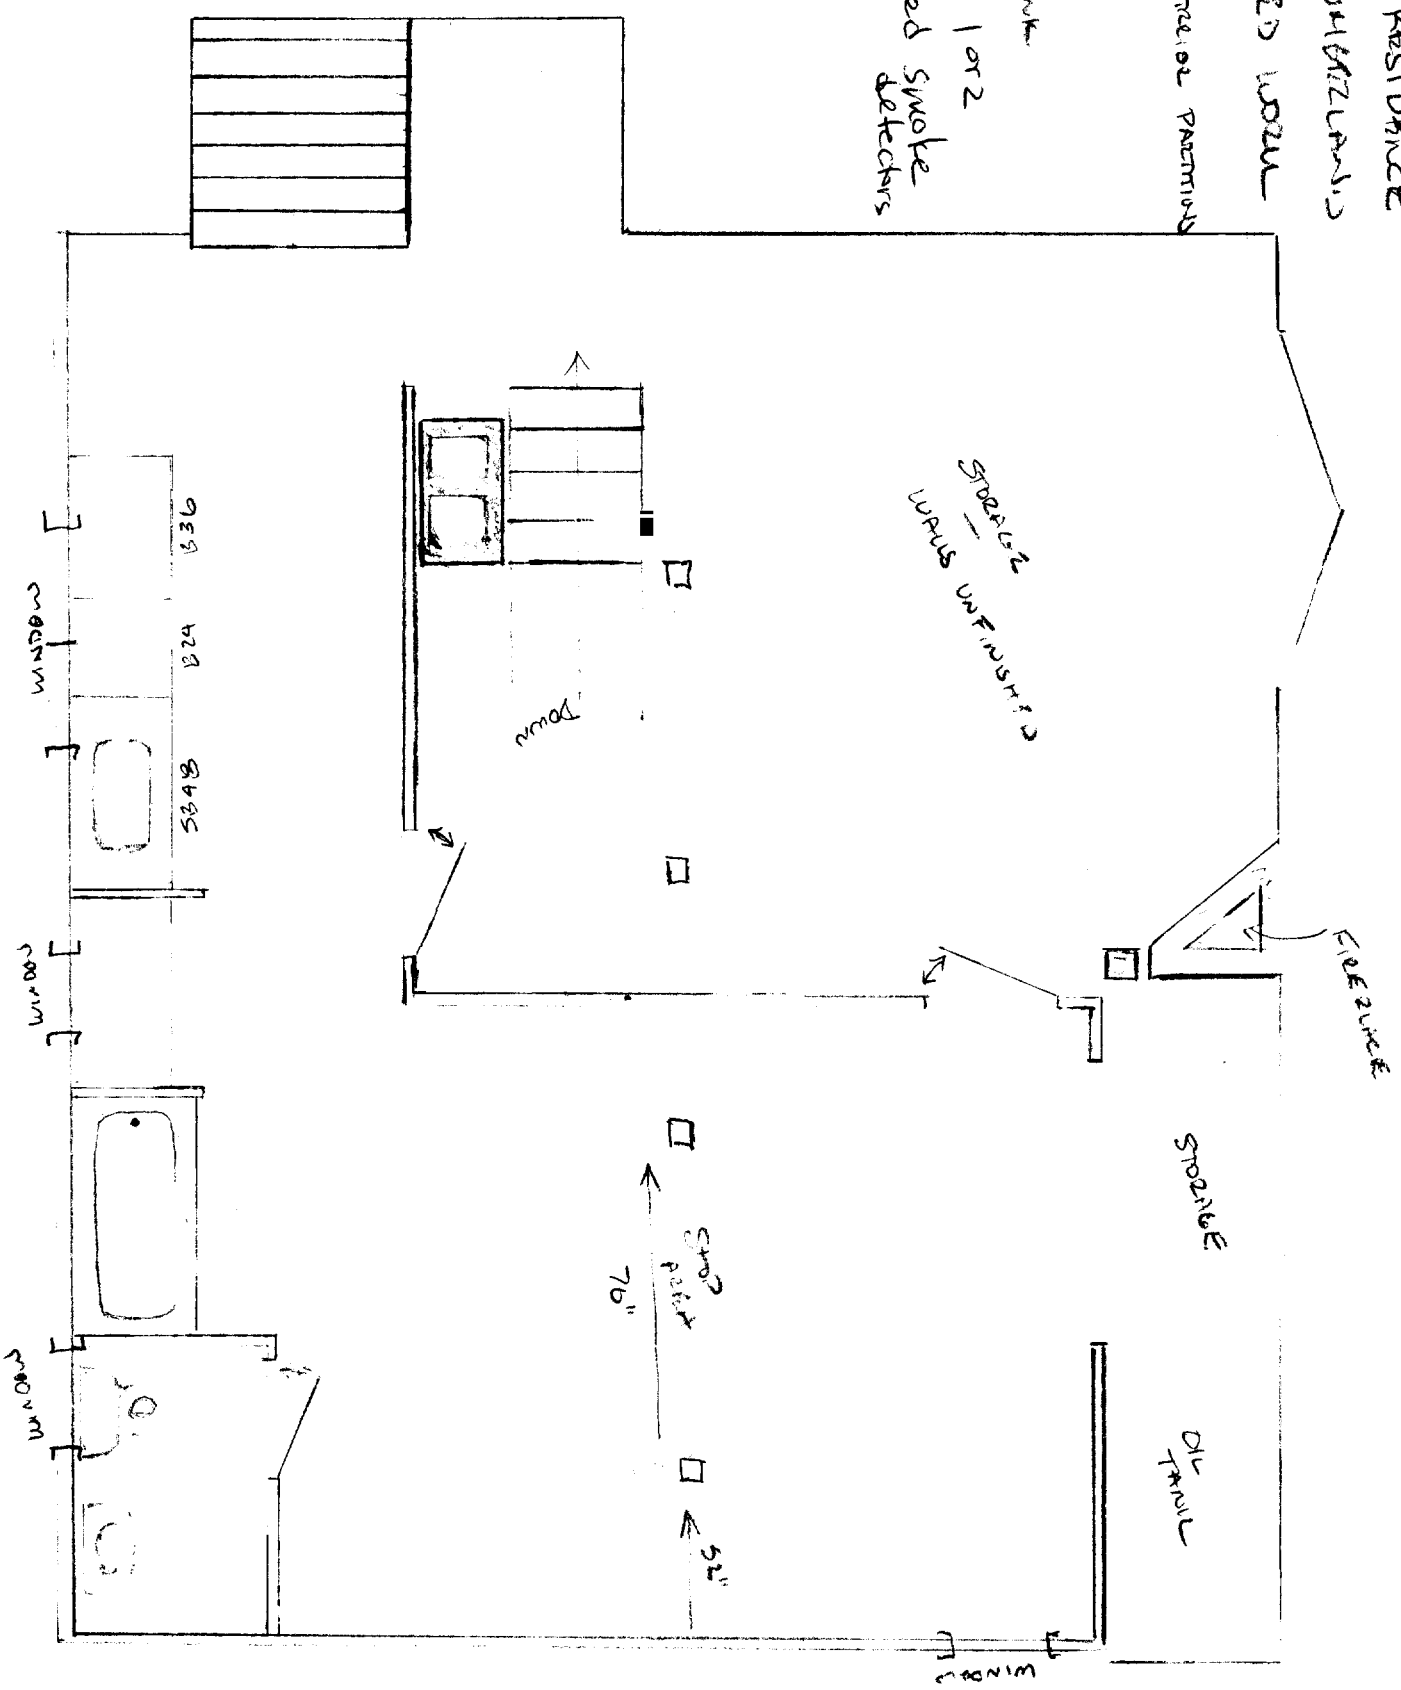

BIRD MOUNT

SOUTH RESIDENCE

538 CUMBERLAND

PROPOSED WORK

2x4/6 INTERNAL PARTITIONS

TOILET

SINK

TUB

URINAL SINK

Will add 1 or 2
hardwired smoke
detectors

UP TO
OUTSIDE
Bulkhead >

Cumberland Ave