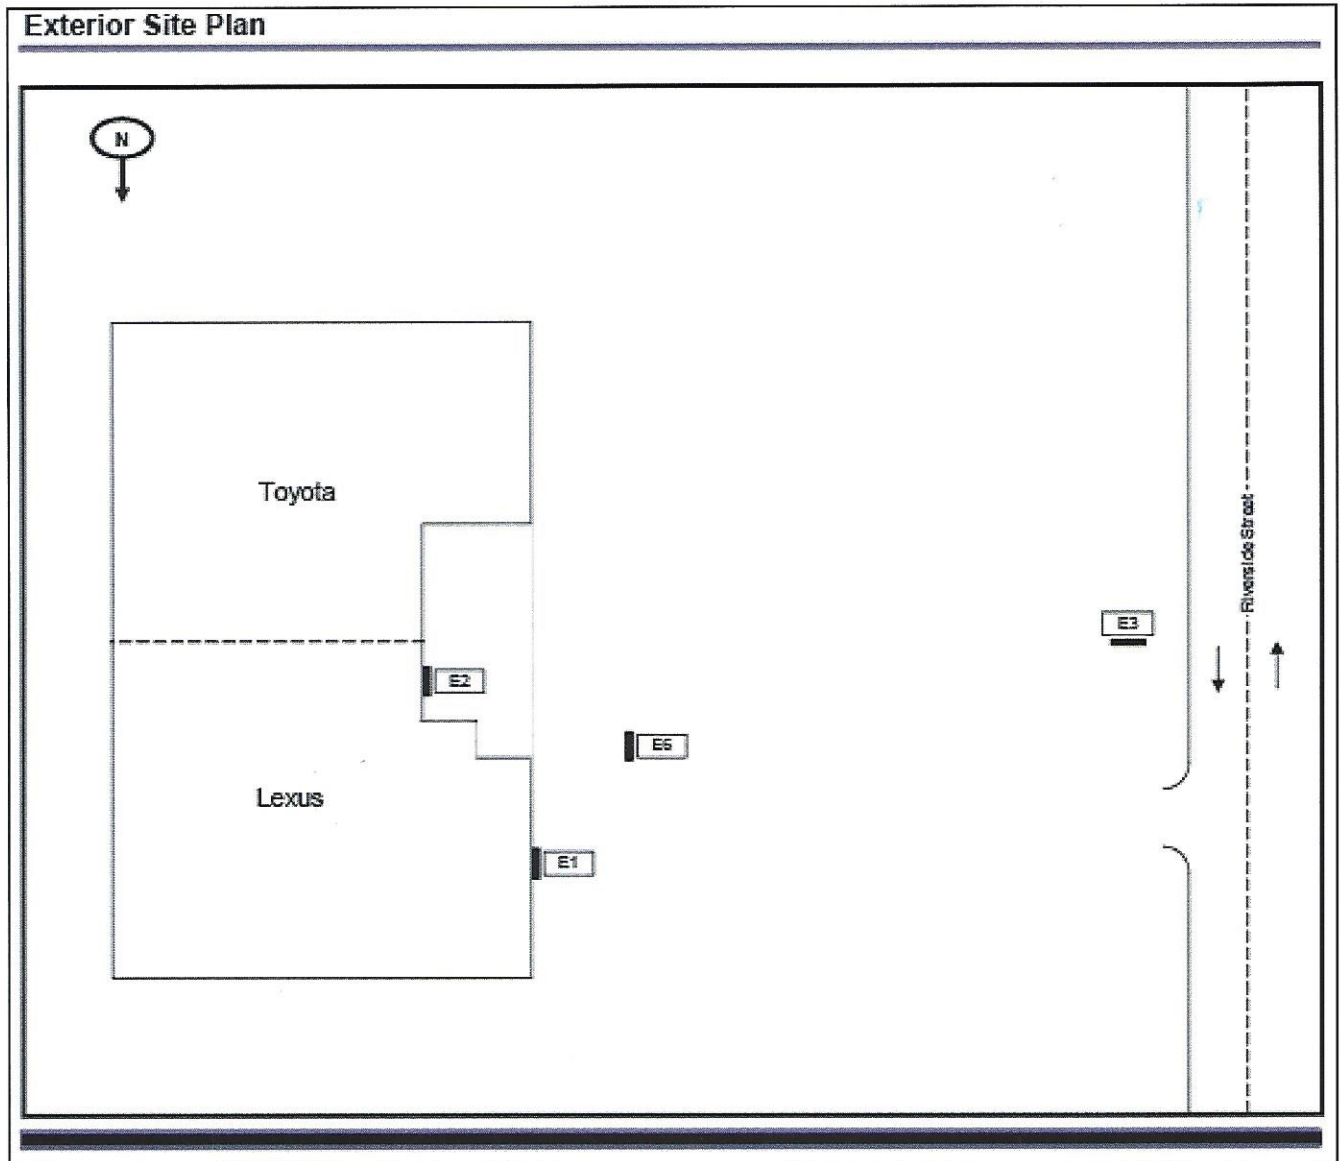

CAD Site Plan

Berlin City Lexus of Portland
191 Riverside Street
Portland, ME 04103