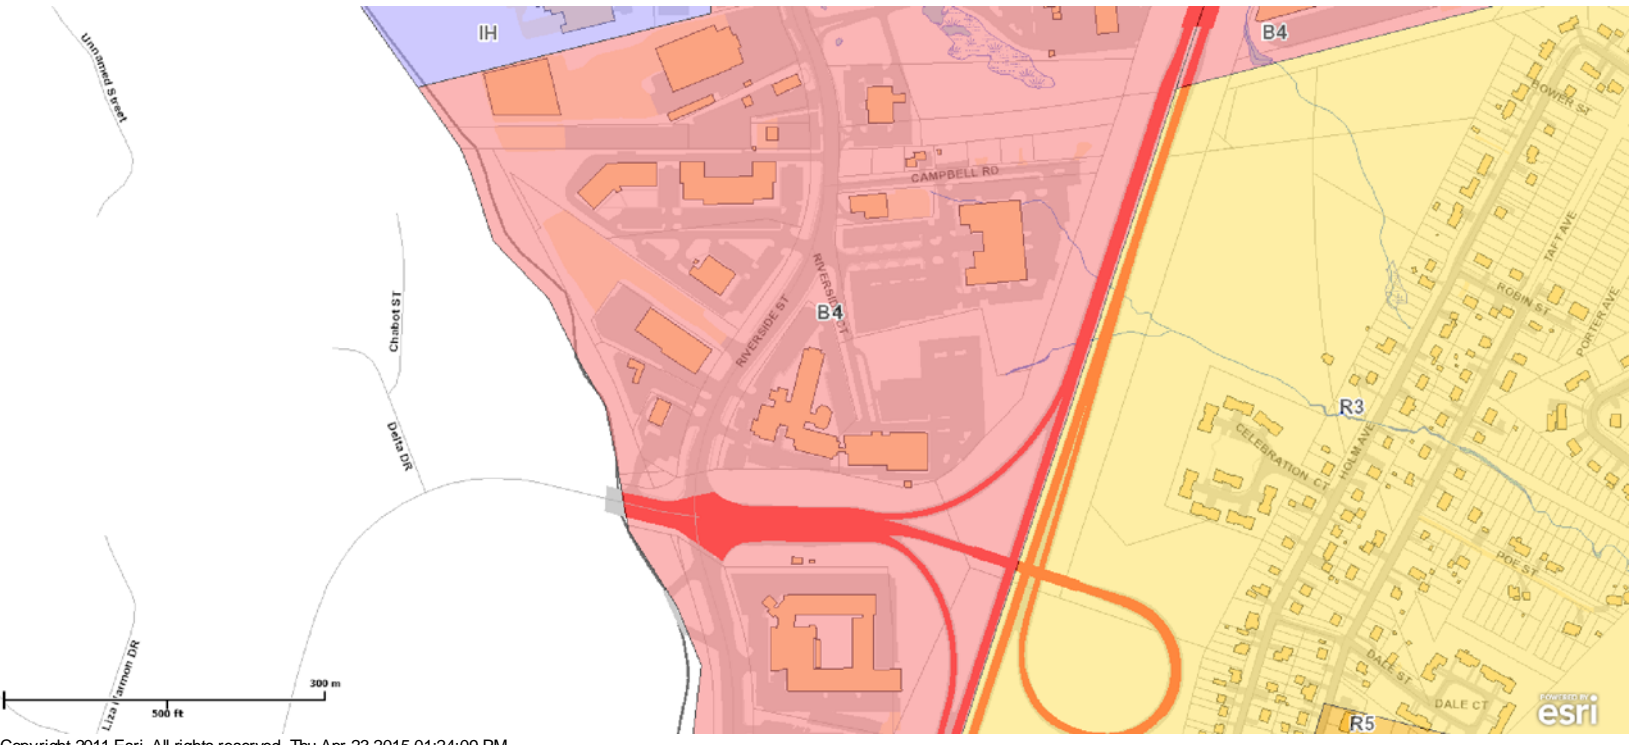

Zoning Vicinity Map - 155 Riverside Street

Copyright 2011 Esri. All rights reserved. Thu Apr 23 2015 01:24:09 PM.