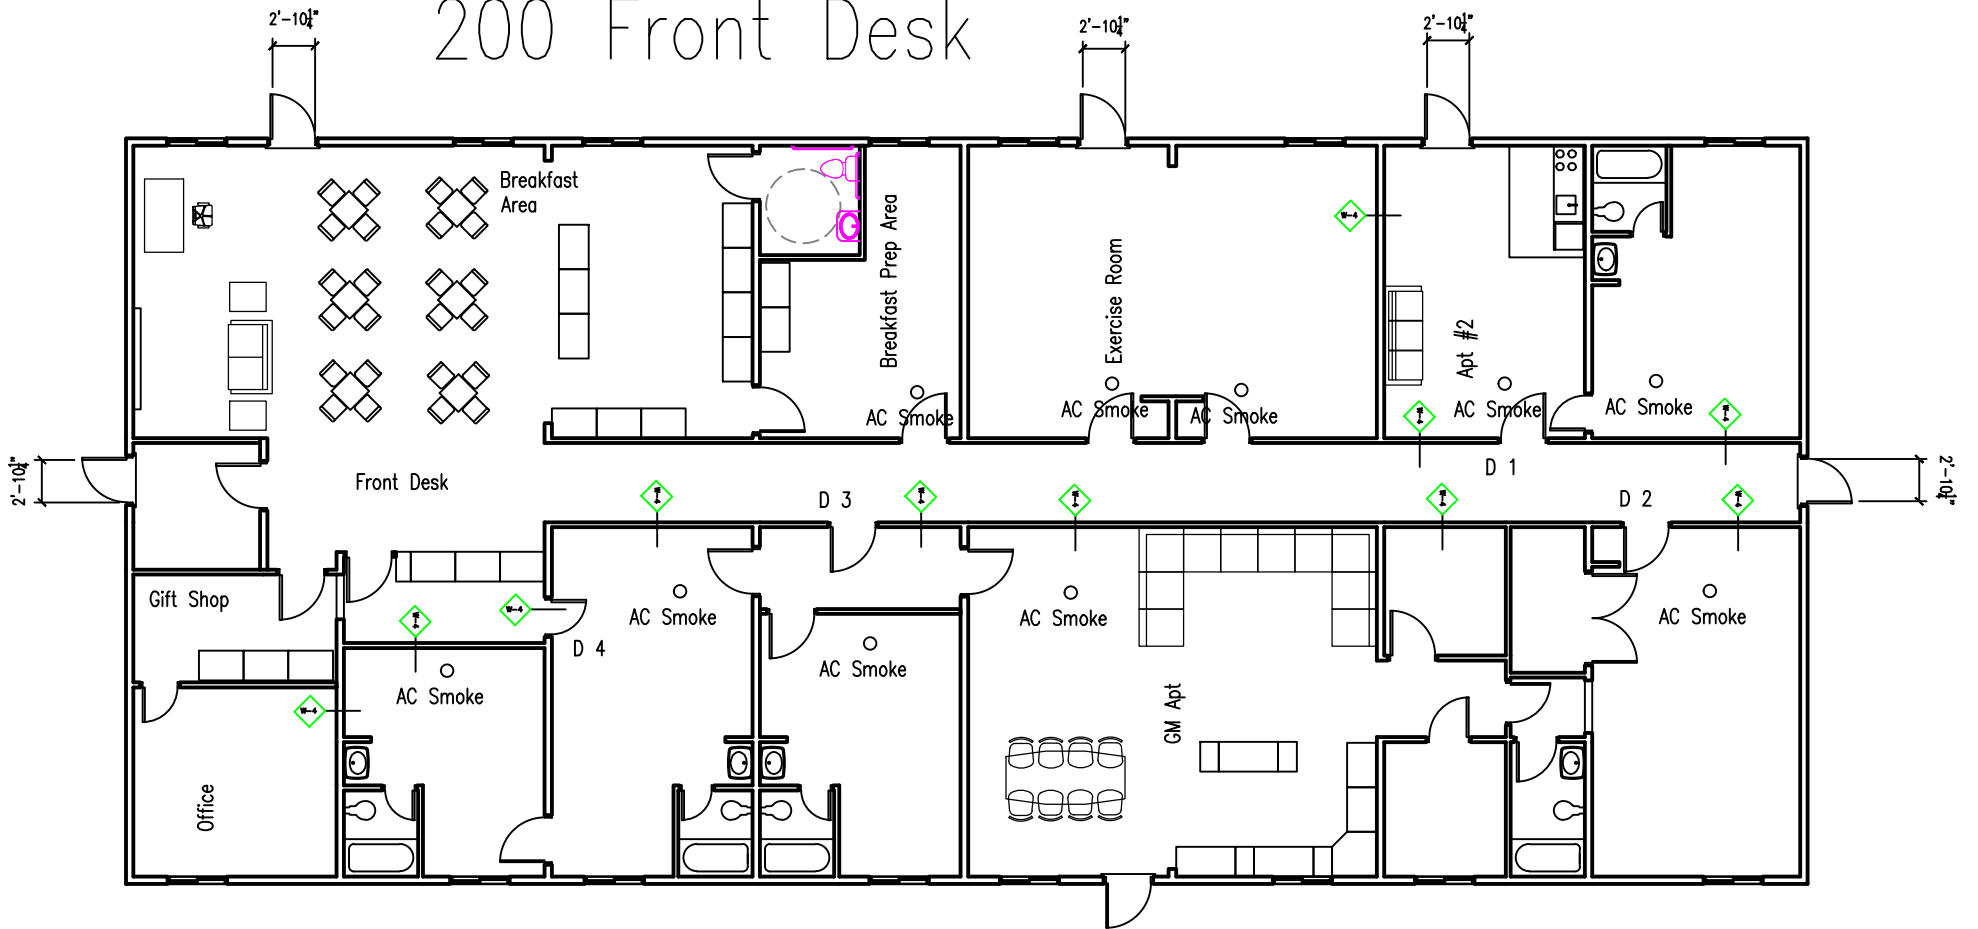

# 200 Front Desk

D1 to D4 will be fire door with 45 minute rating and self-closing with latching.