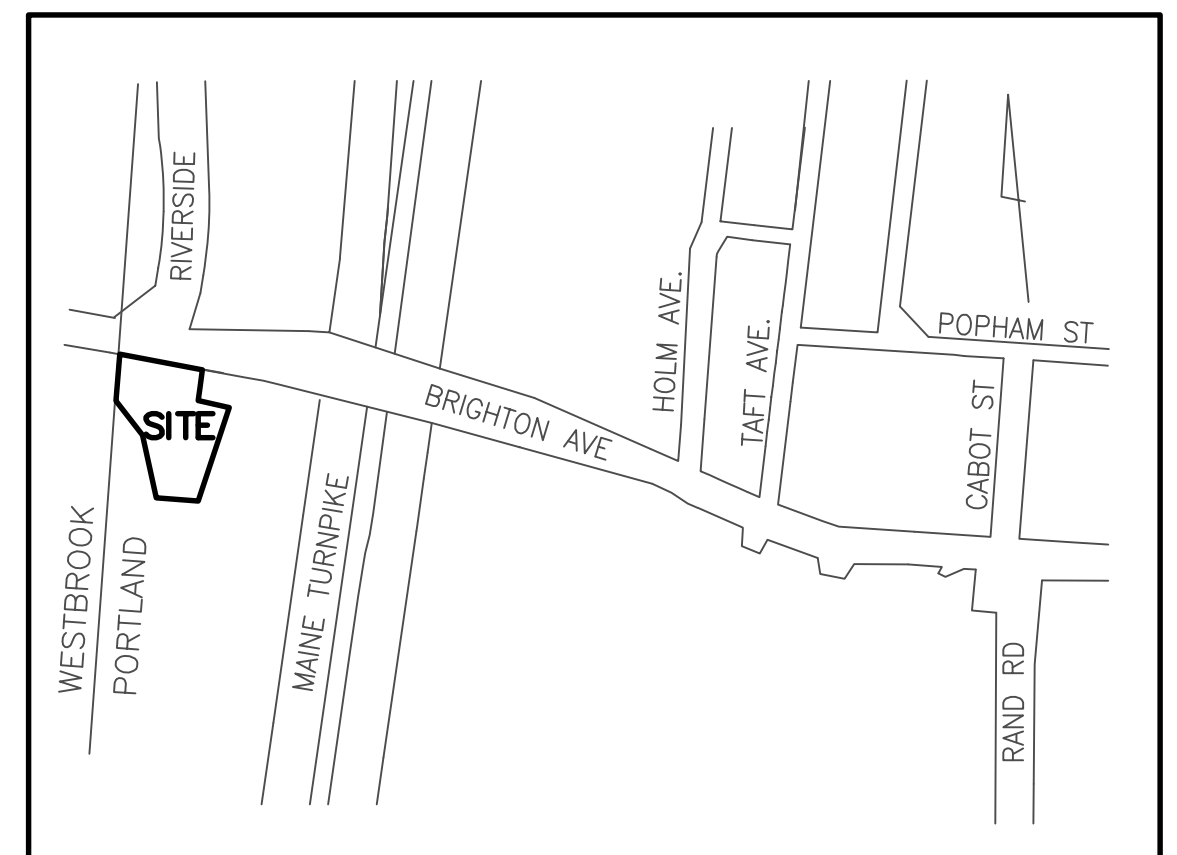

N/F
MAINE TURNPIKE AUTHORITY
INTERSTATE 95

MAINE STATE PLANNING
COMMISSION
PLAN REFERENCE #

HOTEL PARKING SPACES - 96
RELOCATED DENNY'S SPACES - 9
(WILL BE MARKED WITH SIGNS)

LOCATION MAP

N.T.S.

BRIGHTON AVENUE

RIVERSIDE STREET

PROPOSED SITE PLAN REVISIONS

HOTEL REDEVELOPMENT
1210 Brighton Avenue
Portland, Maine

PORTLAND HOTELS, INC..
1200 Brighton Avenue
Portland, Maine 04102