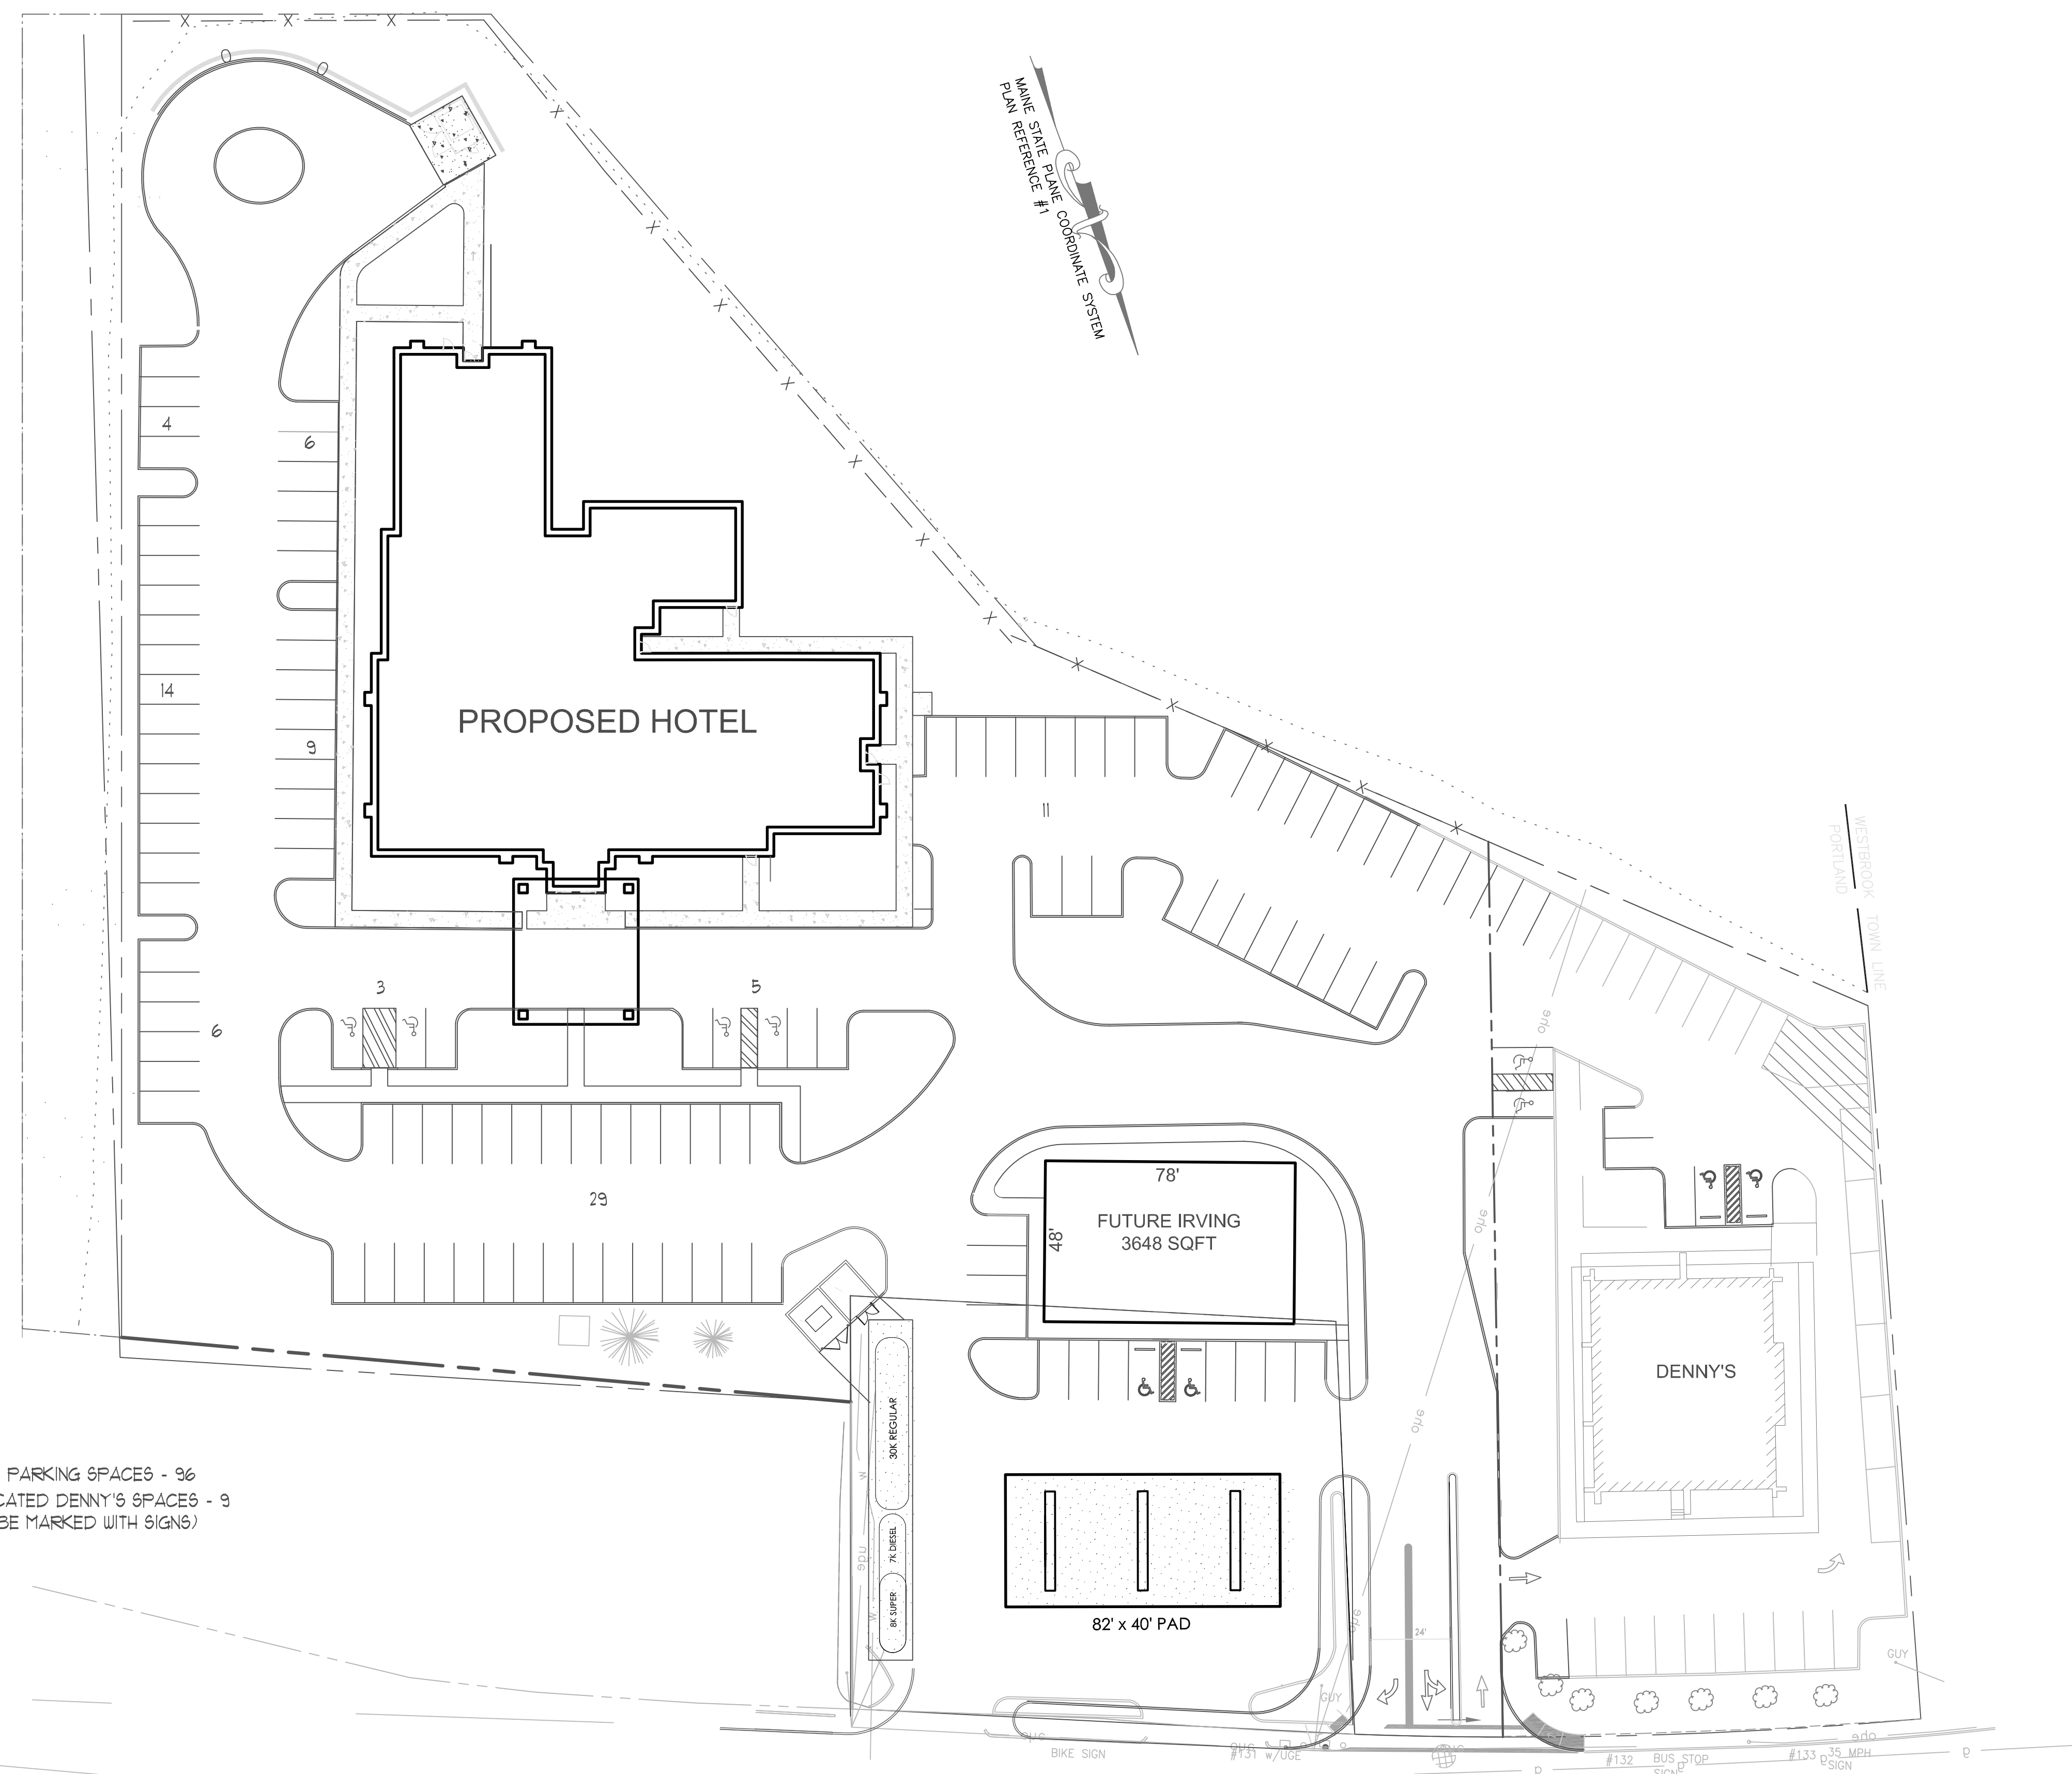

N/F
MAINE TURNPIKE AUTHORITY
INTERSTATE 95

MAINE STATE PLANNING
COMMISSION
PLAN REFERENCE #

HOTEL PARKING SPACES - 96
RELOCATED DENNY'S SPACES - 9
(WILL BE MARKED WITH SIGNS)

LOCATION MAP

N.T.S.

BRIGHTON AVENUE

RIVERSIDE STREET

PROPOSED SITE PLAN REVISIONS

HOTEL REDEVELOPMENT
1210 Brighton Avenue
Portland, Maine

PORTLAND HOTELS, INC..
1200 Brighton Avenue
Portland, Maine 04102