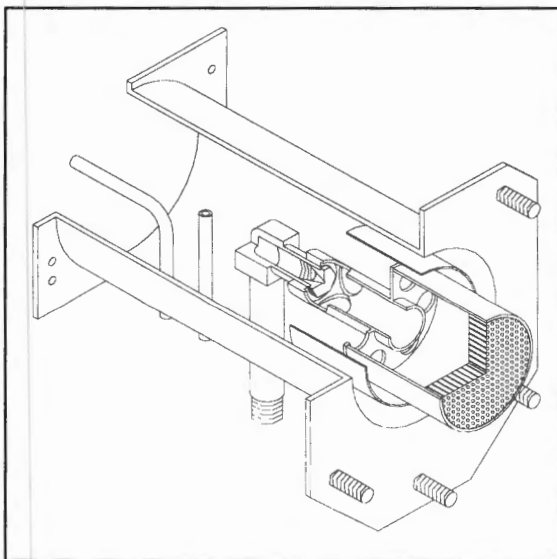

COMPONENT QUANTITIES PER HEATER MODEL	STS-JZ 45-10	STS-JZ 45-20	STS-JZ 60-20 80-20	STS-JZ 100-20	STS-JZ 60-30 80-30 110-30 130-30	STS-JZ 80-40 110-40 130-40 155-40	STS-JZ 110-50 130-50 155-50	STS-JZ 175-50 200-50	STS-JZ 155-60	STS-JZ 175-60 200-60	STS-JZ 175-70 200-70
HEATER QUANTITY ON PROJECT											
SWAGED TUBE(S):											
3048 mm (10') ALUMATHERM w/ FLANGE	0	0	0	0	0	0	0	1	0	1	1
3048 mm (10') ALUMINIZED w/ FLANGE	1	1	1	1	1	1	1	0	1	0	0
3048 mm (10') ALUMINIZED STEEL	0	0	0	0	0	0	0	1	0	1	1
3048 mm (10') STEEL TUBE WITH HIGH TEMPERATURE EMISSIVE COATING	0	1	1	1	2	3	4	3	5	4	5
FOCUS SHIELD REFLECTOR 2947 mm (9'8")	1	2	2	2	3	4	5	5	6	6	7
ALUMINIZED COUPLER	0	1	1	0	2	3	4	3	5	4	5
ACCUSEAL TUBE CLAMP	0	0	0	1	0	0	0	1	0	1	1
END PLATE HANGER	2	2	2	2	2	2	2	2	2	2	2
WEBBED HANGER	0	1	1	1	2	3	4	4	5	5	6
REFLECTOR STABILIZER	3	6	6	6	9	12	15	15	18	18	21
TURBULATOR(S):											
1524 mm (5') STAINLESS STEEL	1	0	0	0	0	0	0	0	0	0	0
3048 mm (10') ALUMINIZED STEEL	0	0	0	0	0	1	0	1	0	1	1
3048 mm (10') STAINLESS STEEL	0	0	0	1	0	0	0	0	0	0	0
4267 mm (14') ALUMINIZED STEEL	0	1	1	0	1	0	0	0	0	0	0

NOTE:

1. CANADA: TYPE 1 HOSE GAS CONNECTOR IS INCLUDED WITH EACH BURNER KIT
   1/2" X 30" 45,000 TO 130,000
   3/4" X 30" 155,000 TO 200,000
2. U.S.A.A : FLEXIBLE GAS CONNECTOR IS INCLUDED WITH EACH BURNER KIT
   1/2" X 24" 45,000 TO 130,000
   3/4" X 24: 155,000 TO 200,000

CUT-AWAY BURNER VIEW

OPTIONAL ACCESSORIES	QUANTITY ON THIS PROJECT
90 DEGREE SWAGED ELBOW KIT JS-0508-JZ 1 elbow, 1 reflector cap, 2 webbed hangers, 1 coupler	
180 DEGREE SWAGED ELBOW KIT 2 x JS-0508-JZ 2 x 90 degree elbow kits - 3 webbed hangers, 2 couplers	
FRESH AIR INTAKE WALL HOOD JS-0532-VC	
ROOF VENT TERMINAL 102 mm (4") JA-0530-XX	
ROOF VENT TERMINAL 152 mm (6") JA-0531-XX	
WALL VENT TERMINAL 102 mm (4") JA-0528-XX	
WALL VENT TERMINAL 152 mm (6") JA-0529-XX	
FLUE VENT TEE JA-0514-XX (102 mm x 102 mm x 152 mm) (4" x 4" x 6")	
COUPLING KIT FOR TEE JA-0516-SW	
TRU-TEMP 24V SET BACK THERMOSTAT JM-0150-XX	
24 VOLT DIGITAL THERMOSTAT JS-0569-WR	
THERMOSTAT 120 VOLT JL-0772-XX	
24V THERMOSTAT OPTION: