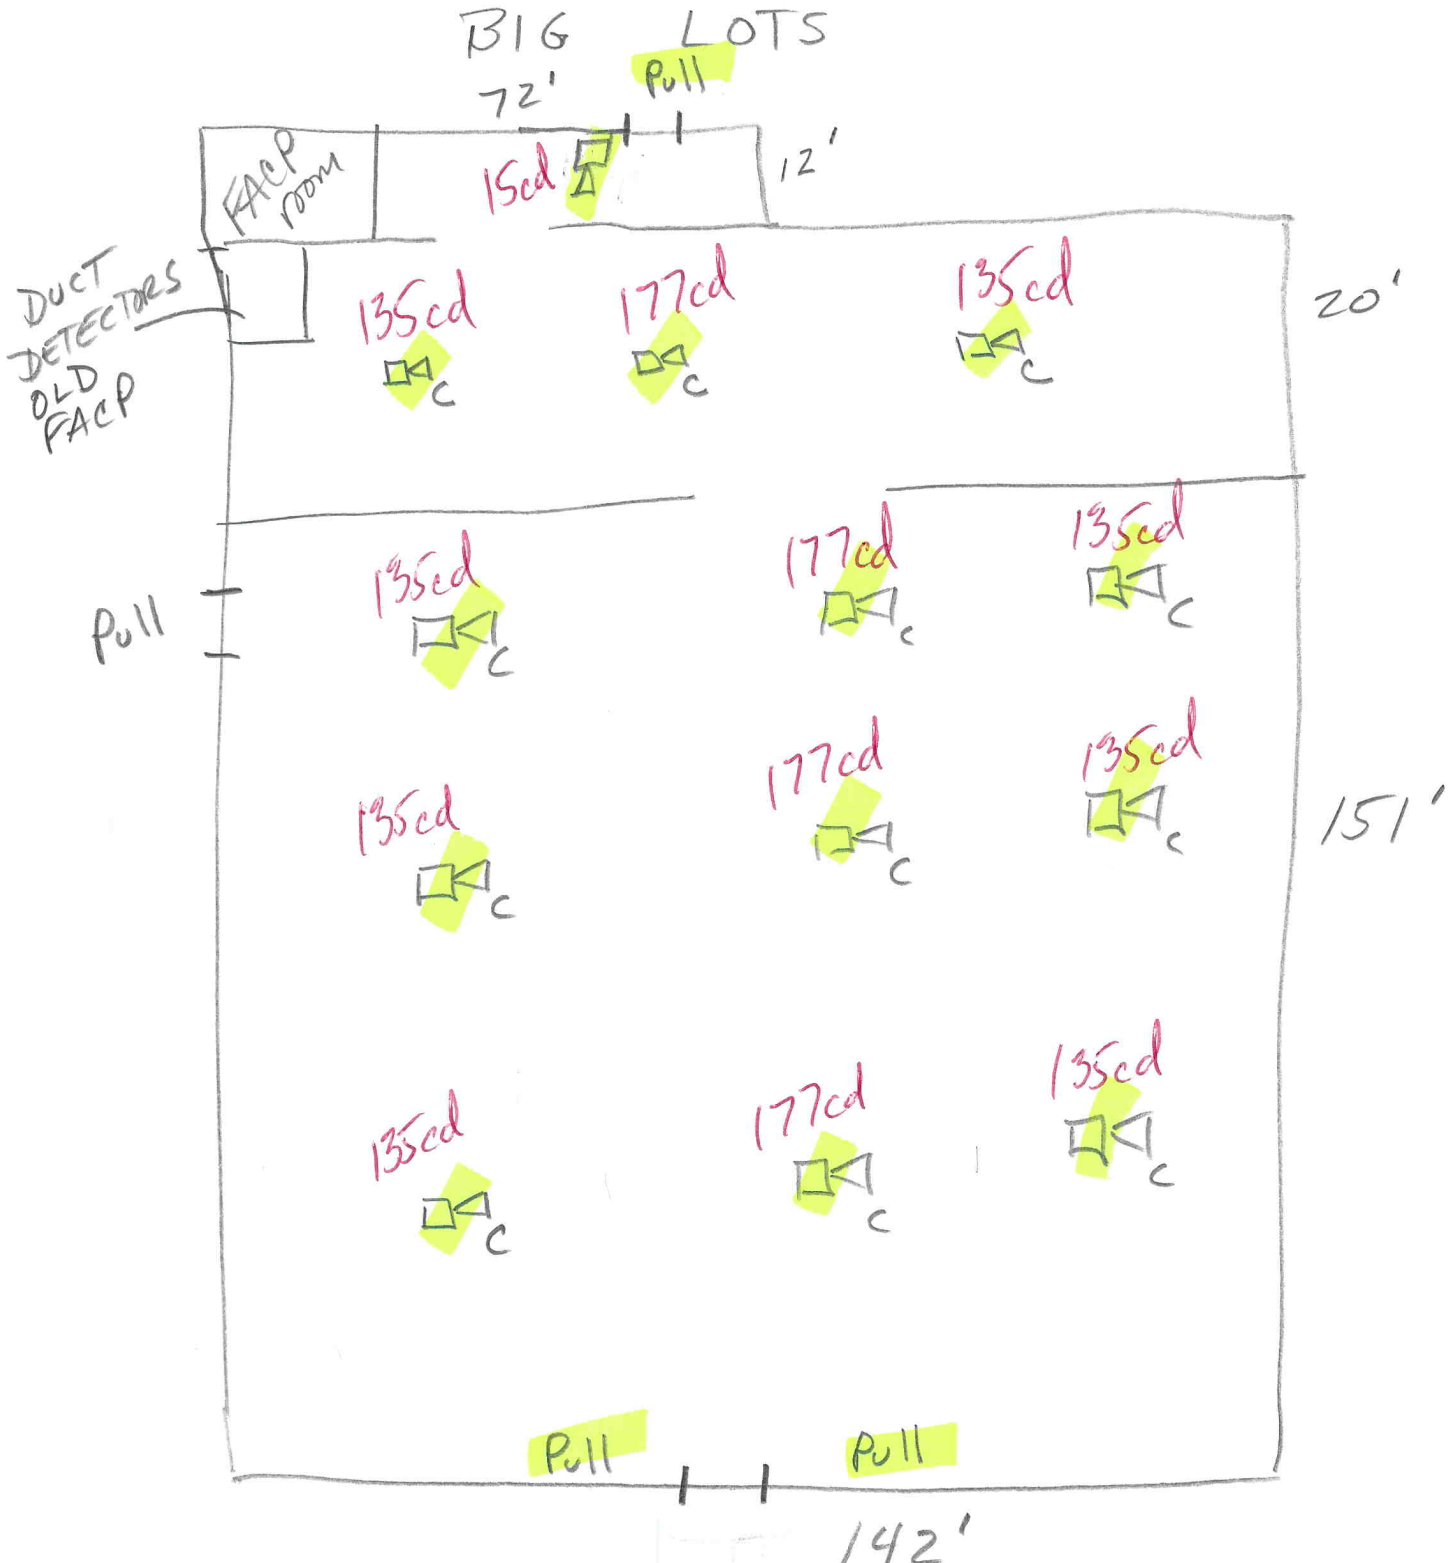

Pull

HAIR ECITMENT

Little Caesar's

FRONT

CVS

FRONT
62'

Pull

C 177cd

15cd

Pull

15cd

SPR 50'

ALL CEILING DEVICES

177cd.

FRONT
FRONT

FIRE ALARM ROOM

177cd

177cd

177cd

224'

169'

65'

Pull

Pull

Full Belly Deli

Radio Shack

Daddy's Junky Music

Pull
||

40'

Pull
||

100'

□_c 135 cd