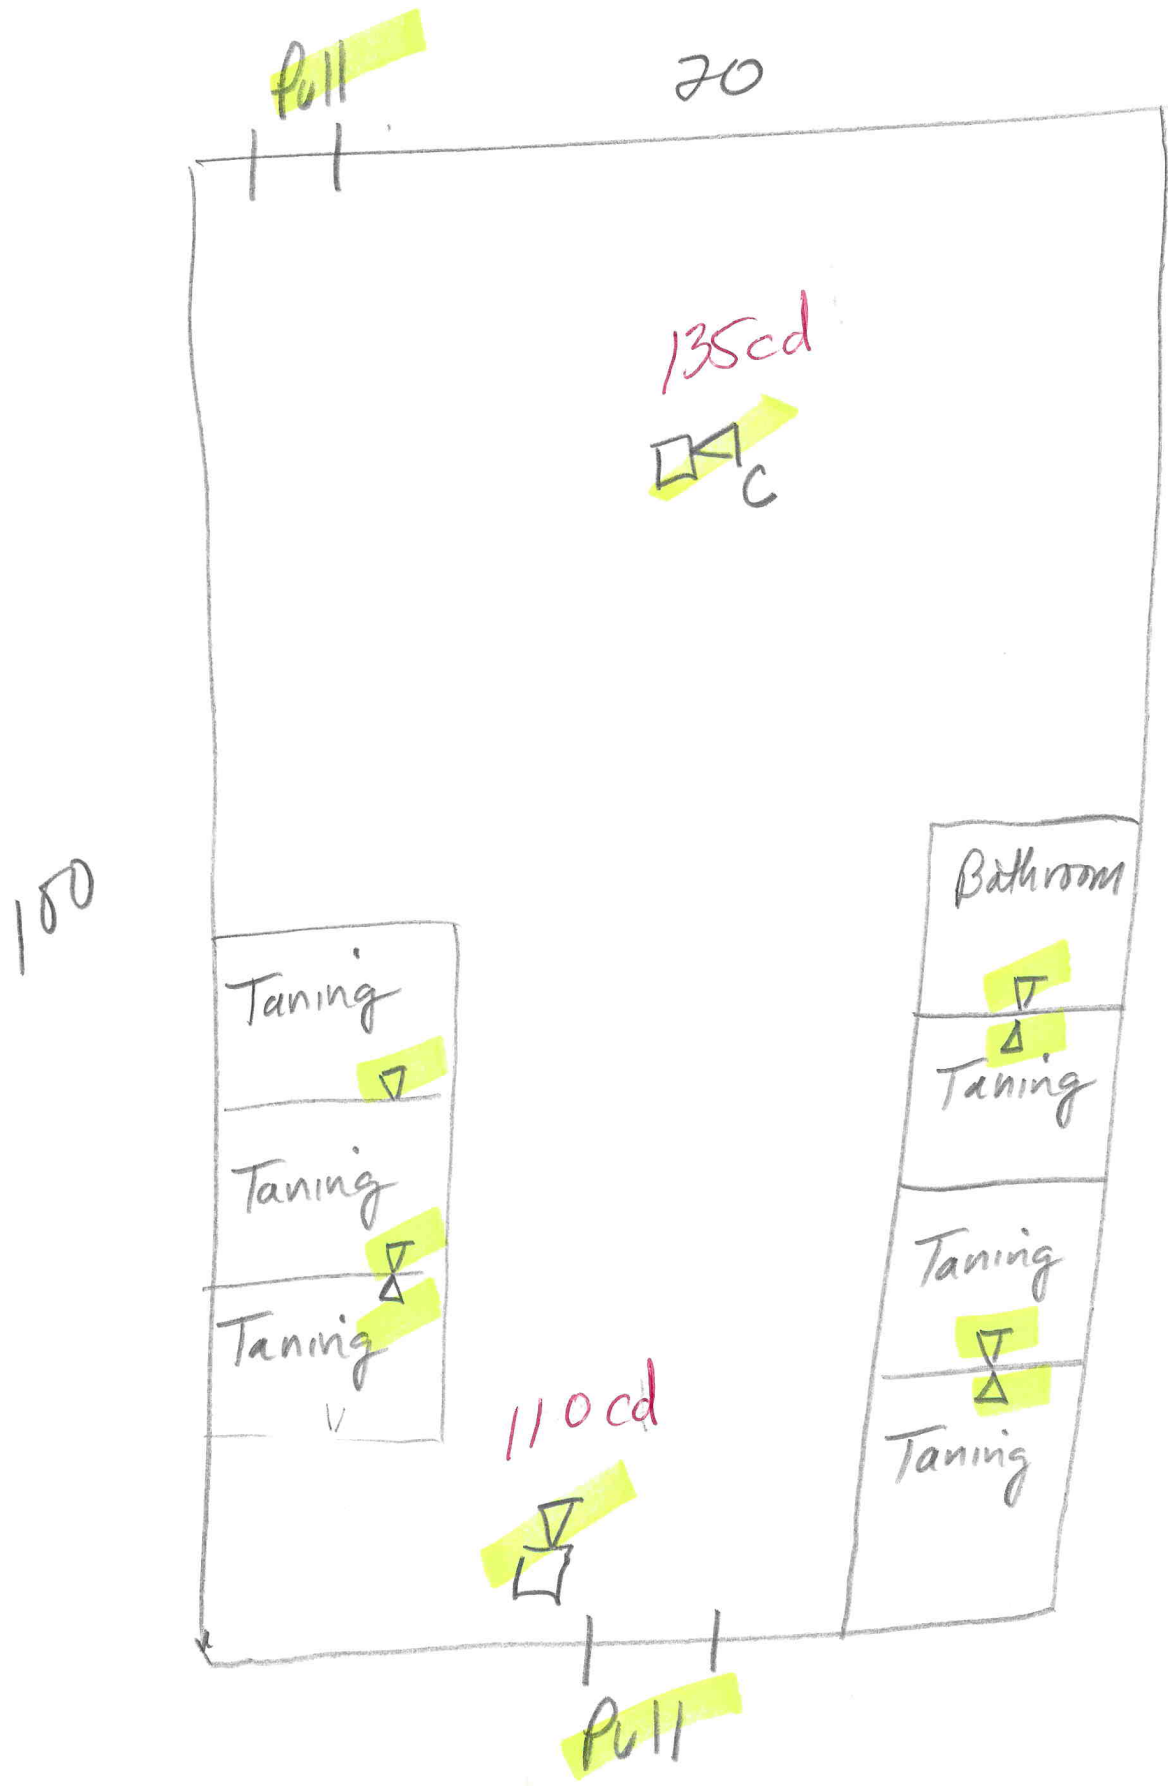

Key Bank

Pull

office

10'

135 cd
cd
c

Teller Area

75 cd

50'
40'

Pull

HAIR ECITMENT

Little Caesar's

FRONT

CVS

FRONT
62'

Pull

C 177cd

177cd

177cd

177cd

224'

169'

65'

Pull

Pull

Full Belly Deli

Radio Shack

Daddy's Junky Music

Pull
||

40'

Pull
||

100'

□_c 135 cd