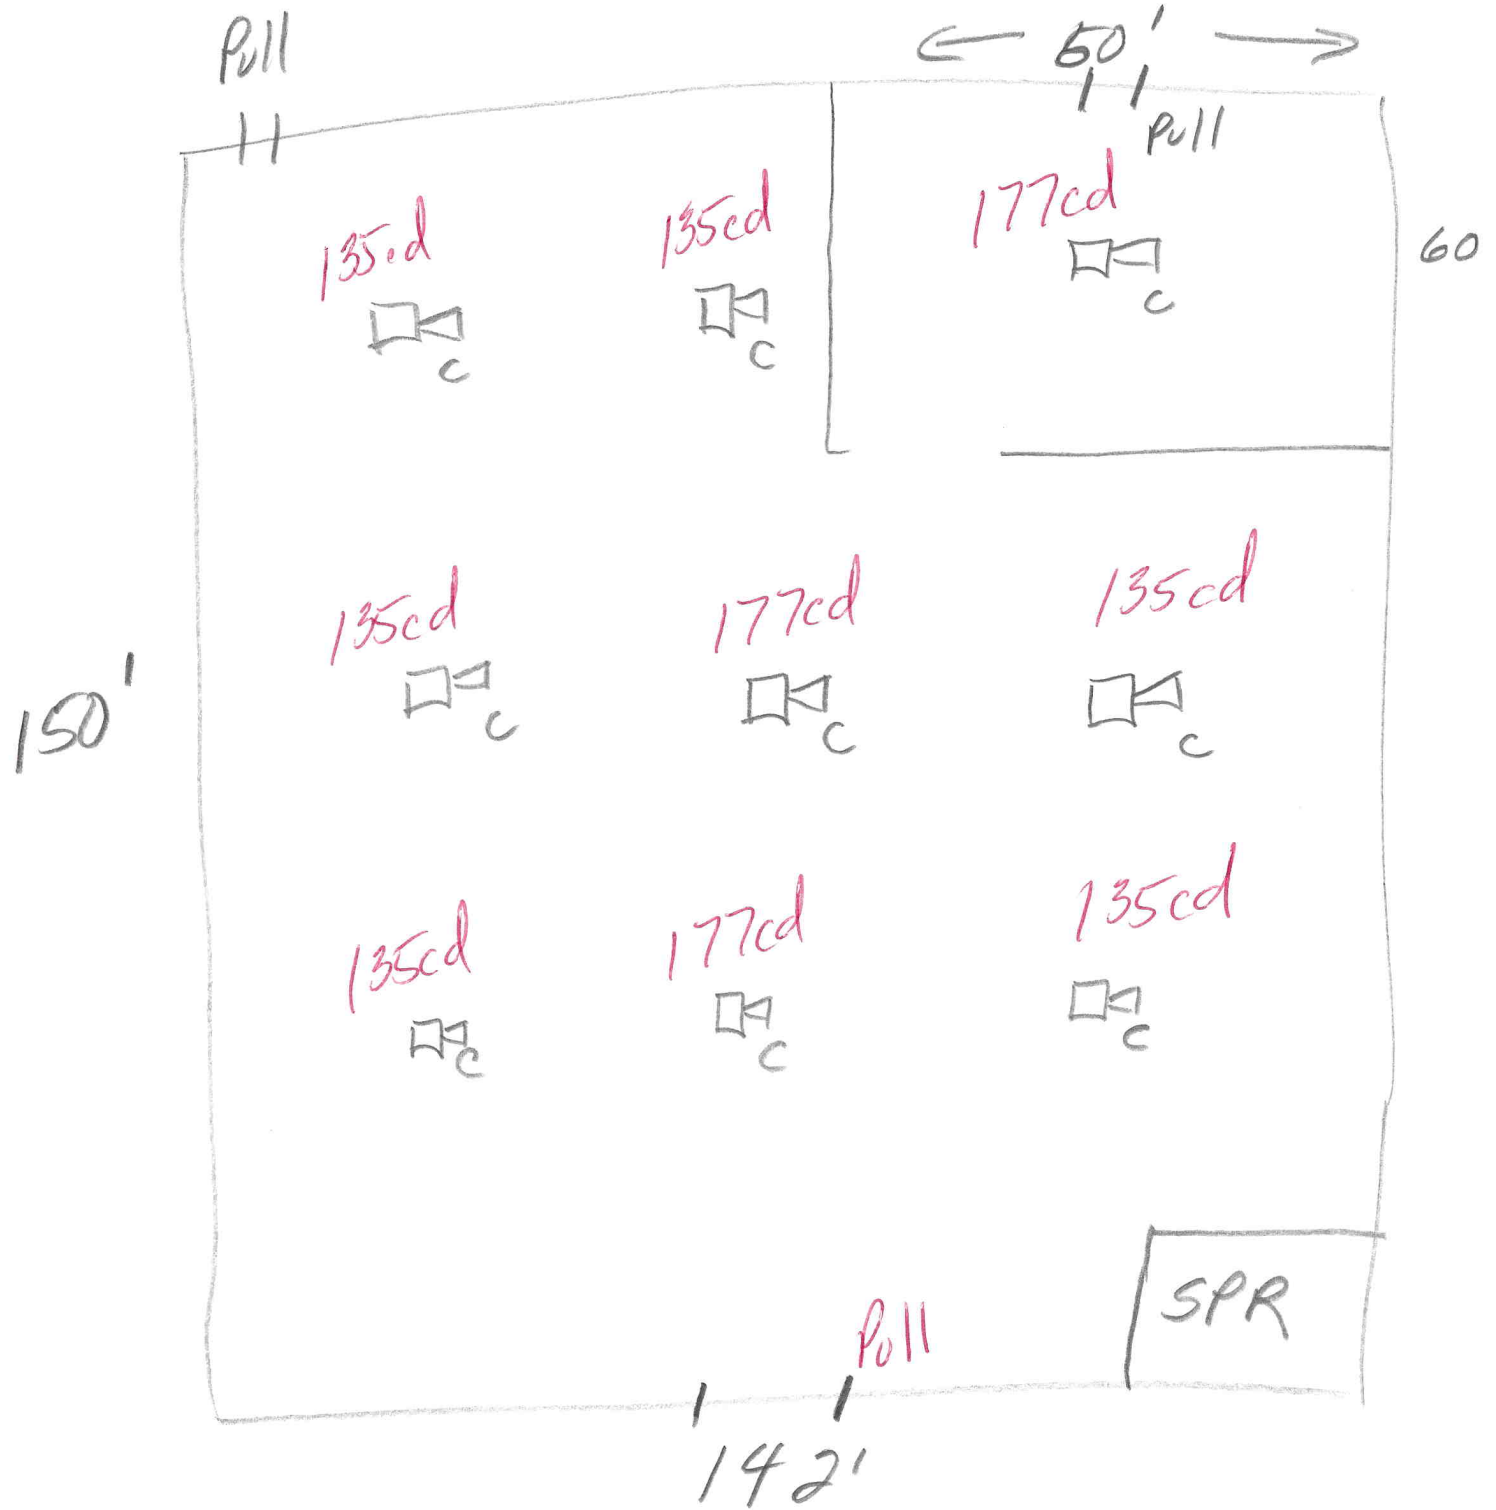

177cd

177cd

177cd

224'

169'

65'

Pull

Pull

145'

Pull

DOLLAR TREE

Fashion Bug

Pull

60' Front

~~Fashion~~
Joann Fabrics

FRONT

Full Belly Deli

Radio Shack

Daddy's Junky Music

Pull
||

40'

Pull
||

100'

□_c 135 cd