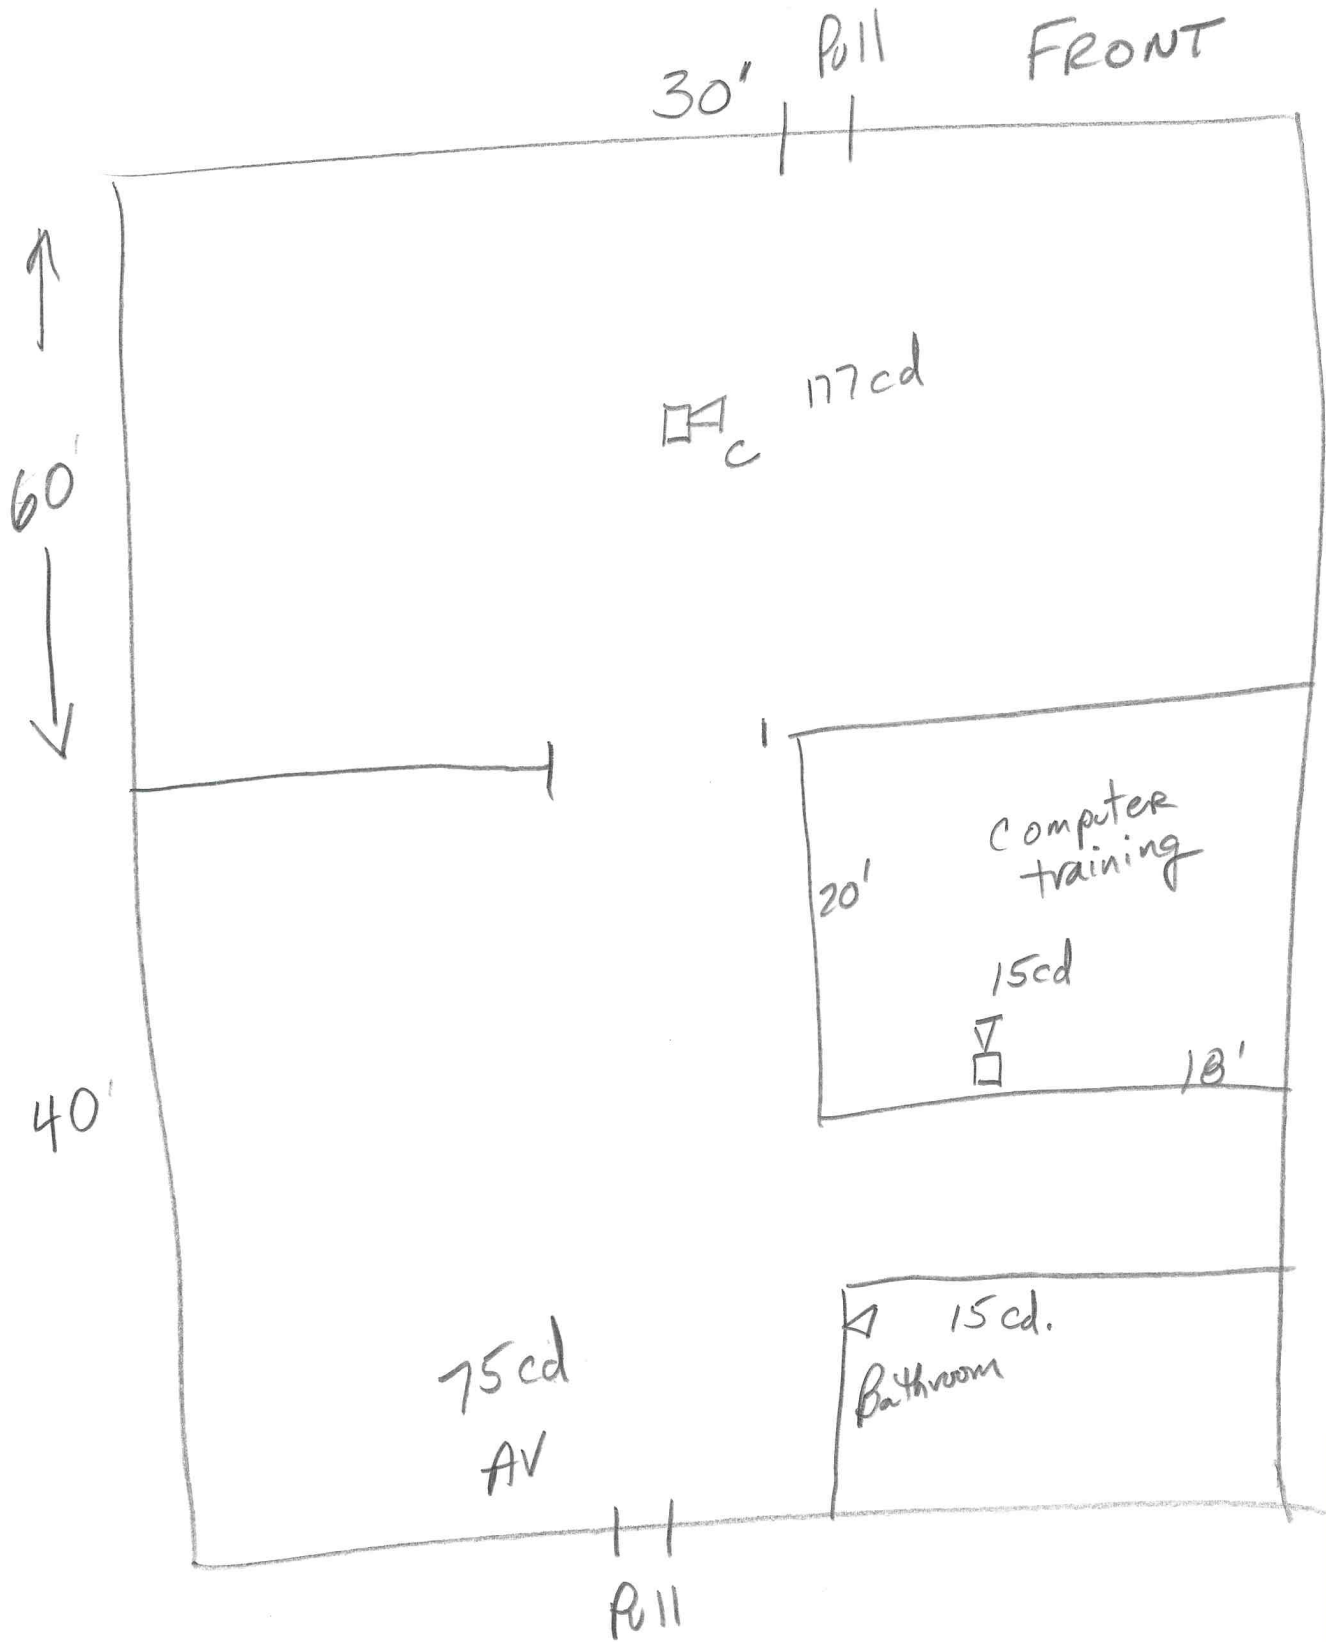

177cd

177cd

177cd

224'

169'

65'

Pull

Pull

145'

Pull

DOLLAR TREE

Fashion Bug

Pull

60' Front

~~Fashion~~
Joann Fabrics

FRONT

Full Belly Deli

Radio Shack

Daddy's Junky Music

Pull
||

40'

Pull
||

100'

□_c 135 cd