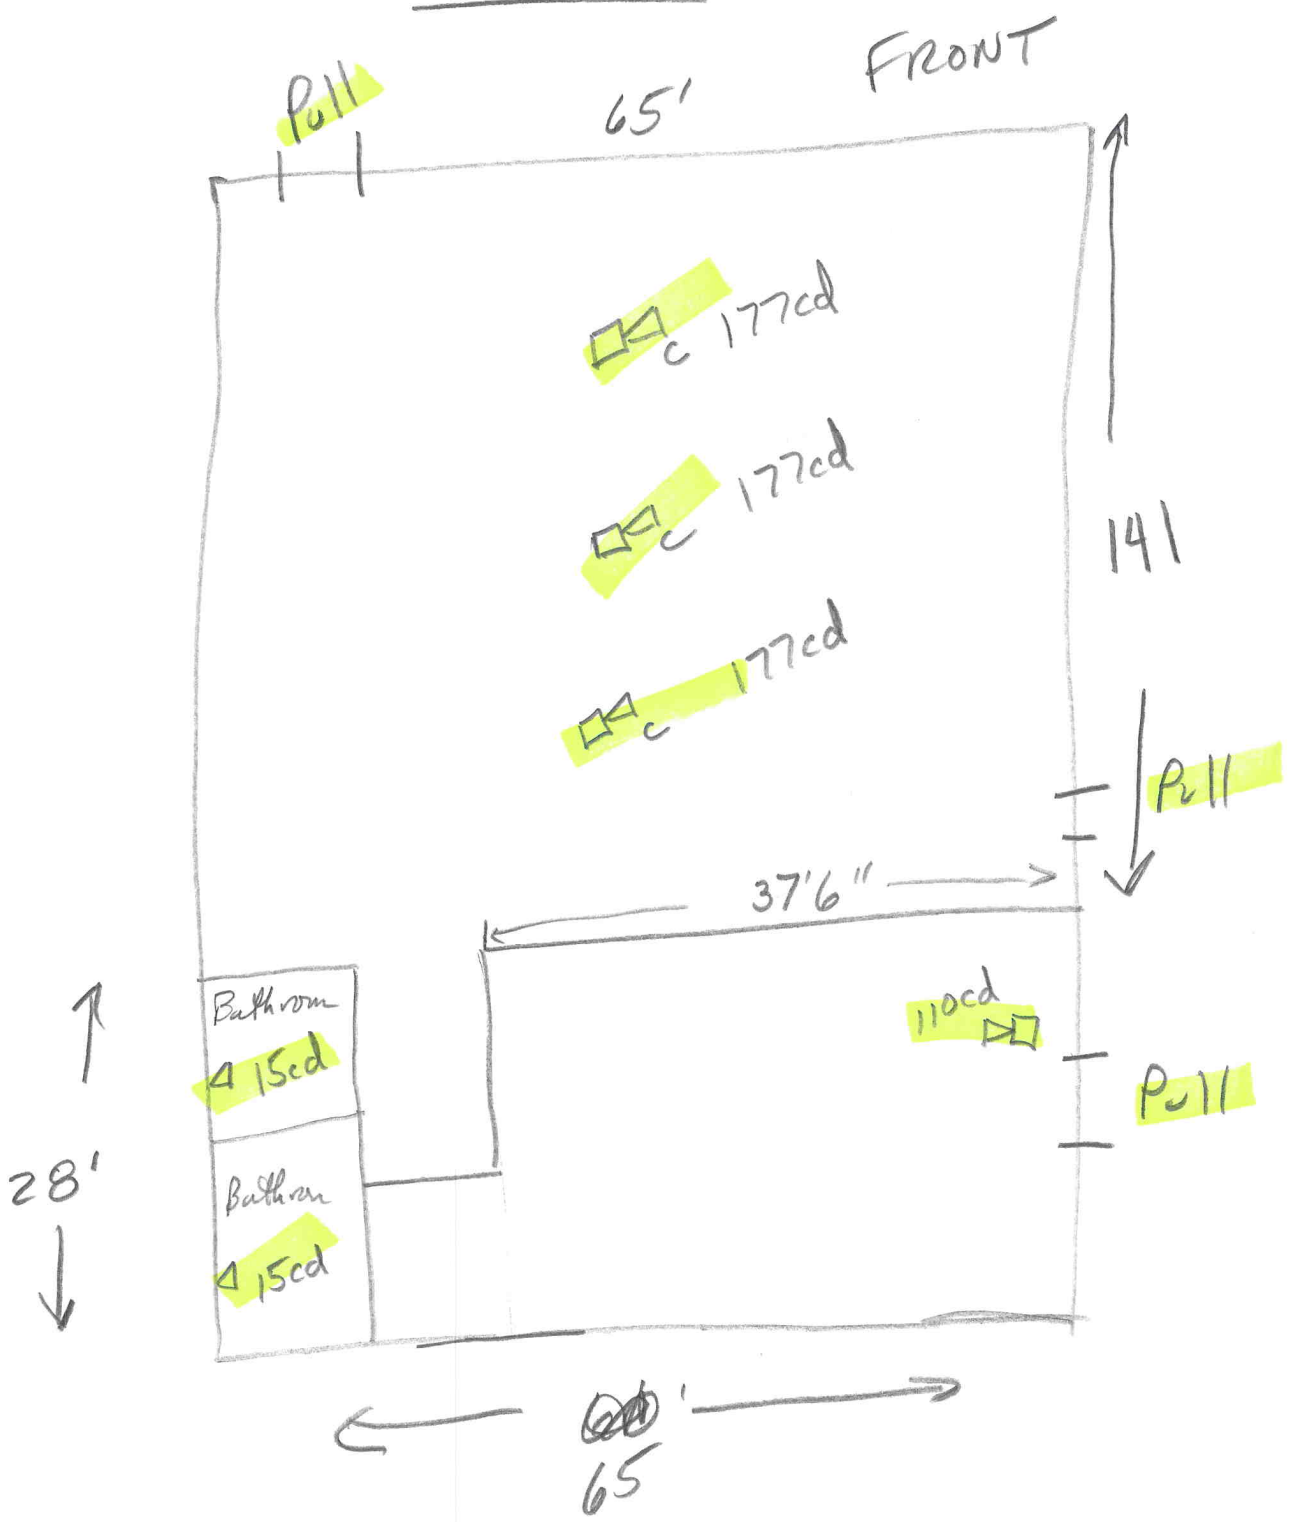

177cd

177cd

177cd

224'

169'

65'

Pull

Pull

145'

Pull

DOLLAR TREE

Fashion Bug

Pull

60' Front

~~Fashion~~
Joann Fabrics

FRONT

Full Belly Deli

Radio Shack

Daddy's Junky Music

Pull
||

40'

Pull
||

100'

□_c 135 cd

□_c 135 cd

Pull
||

FRONT