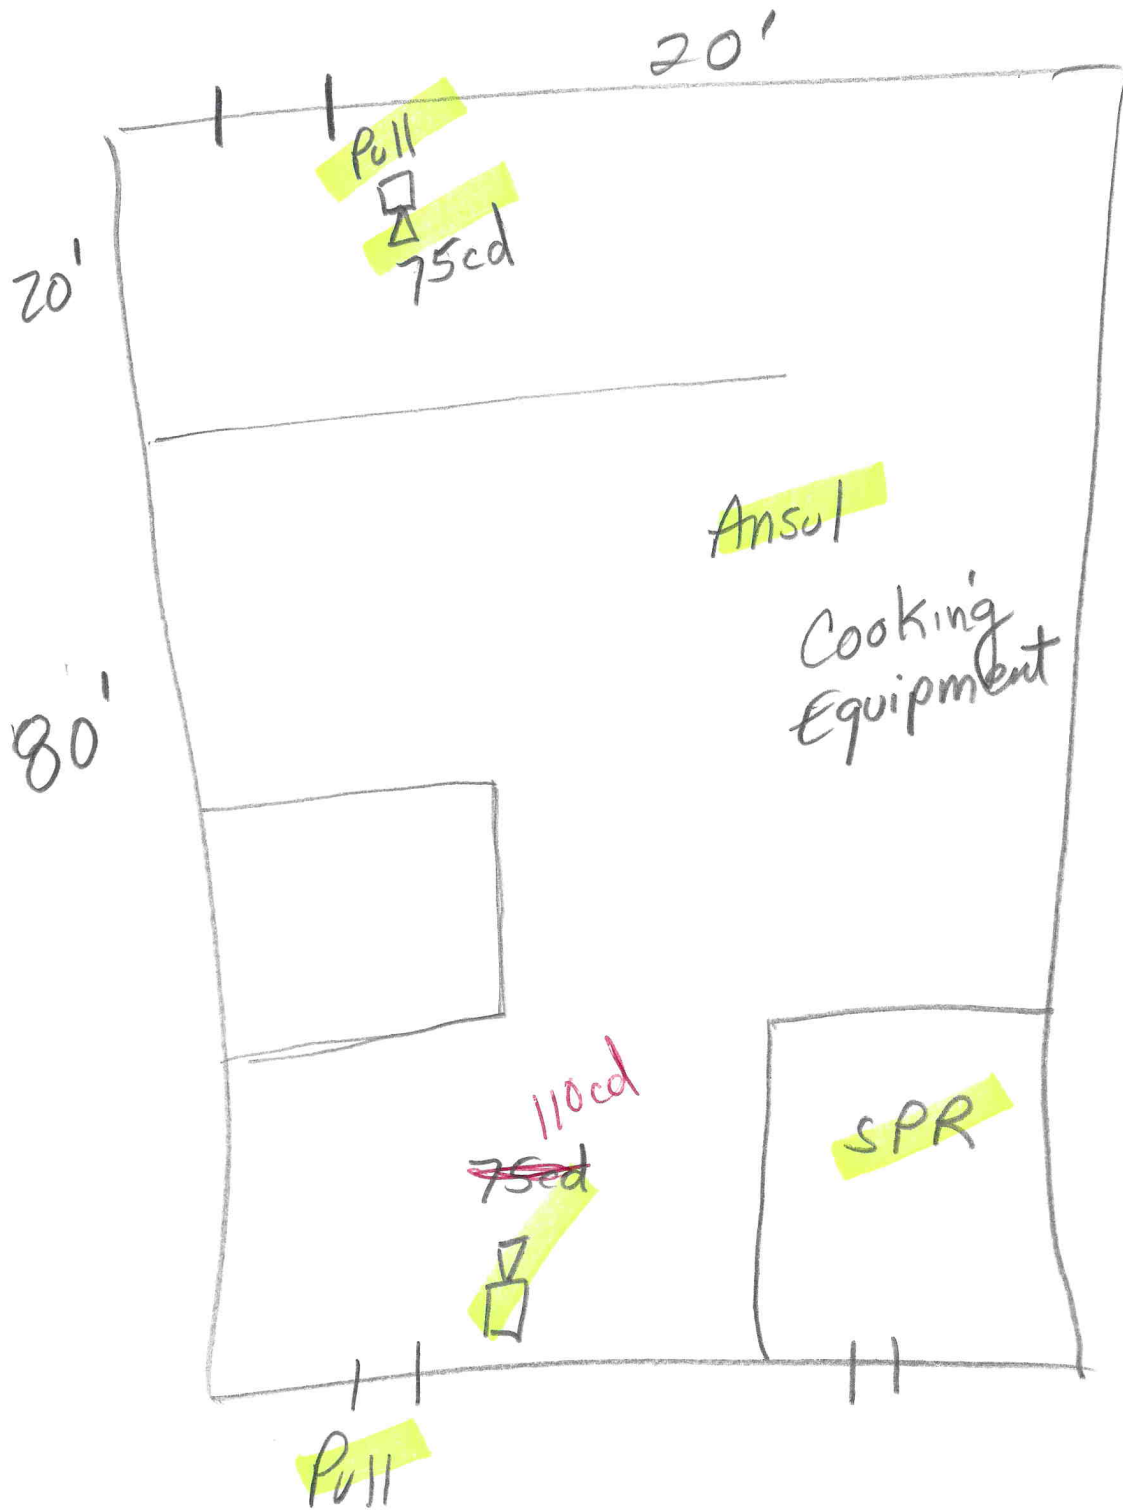

Pull

HAIR ECITMENT

Little Caesar's

FRONT

CVS

FRONT
62'

Pull

C 177cd

15cd

Pull

15cd

SPR 50'

ALL CEILING DEVICES

177cd.

FRONT
FRONT

FIRE ALARM ROOM

177cd

177cd

177cd

224'

169'

65'

Pull

Pull

Full Belly Deli

Radio Shack

Daddy's Junky Music

Pull
||

40'

Pull
||

100'

□_c 135 cd