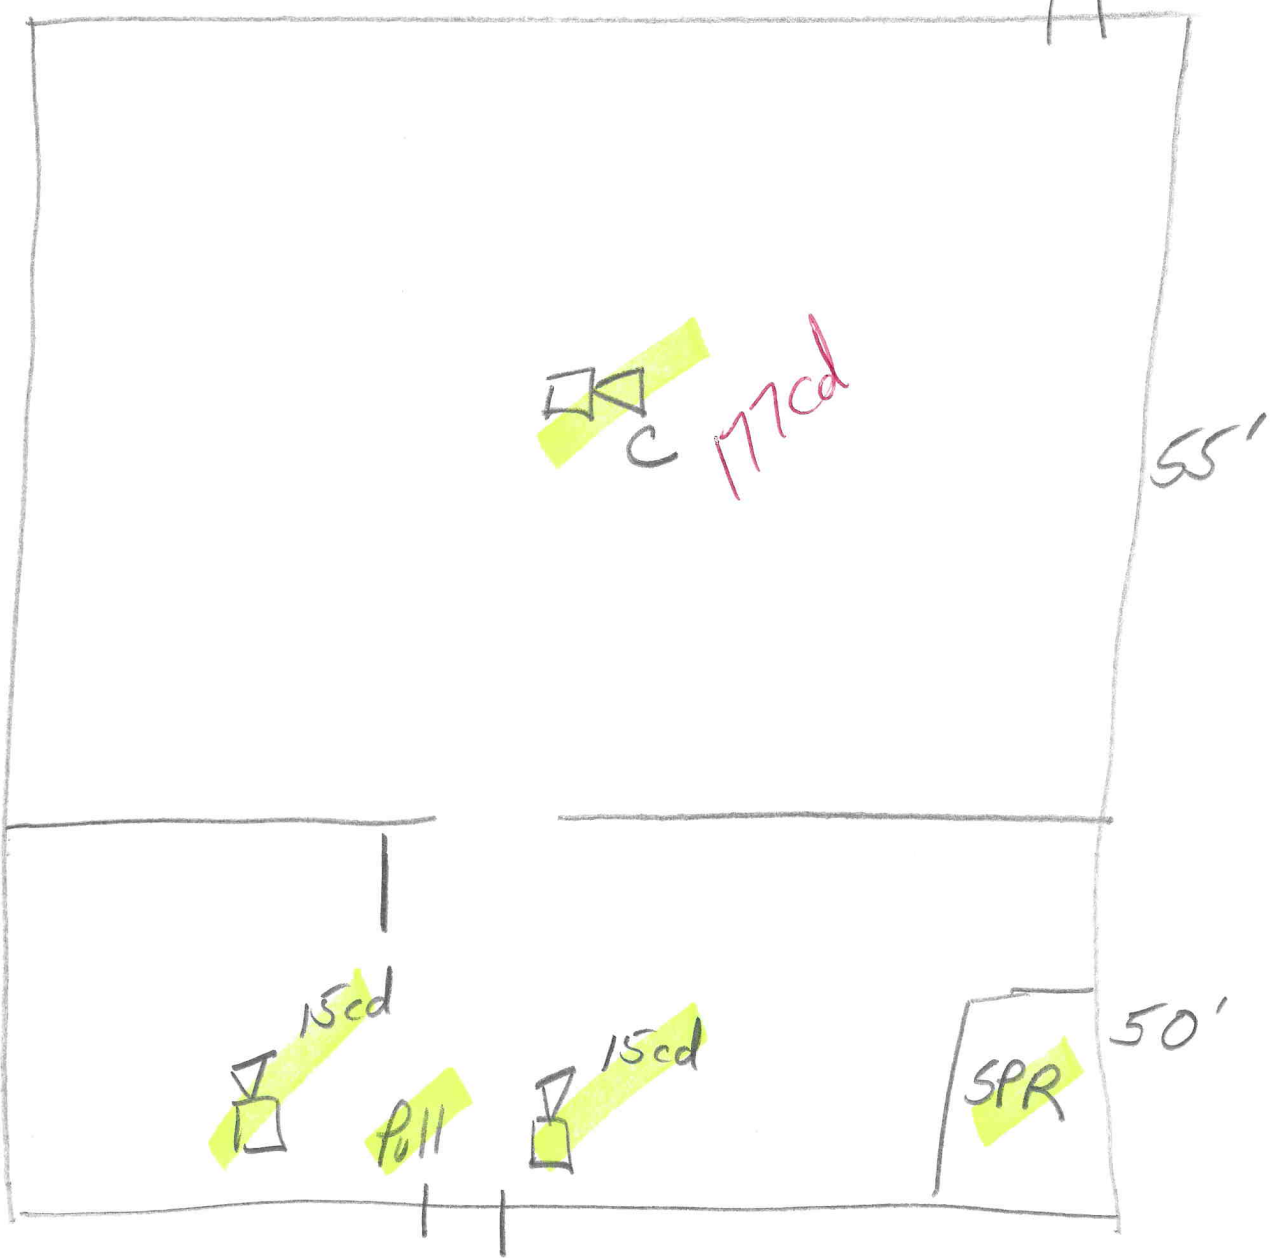

Pull

HAIR ECITMENT

Little Caesar's

FRONT

CVS

FRONT
62'

Pull

C 177cd

BIG LOTS

FRONT

Empty Space

80 Annunciator
75cd
Pull

External strobe
75cd

15cd
15cd

177cd

177cd

177cd

177cd

177cd

224'

169'

65'

Pull

Pull

Full Belly Deli

Radio Shack

Daddy's Junky Music

Pull
||

40'

Pull
||

100'

□_c 135 cd