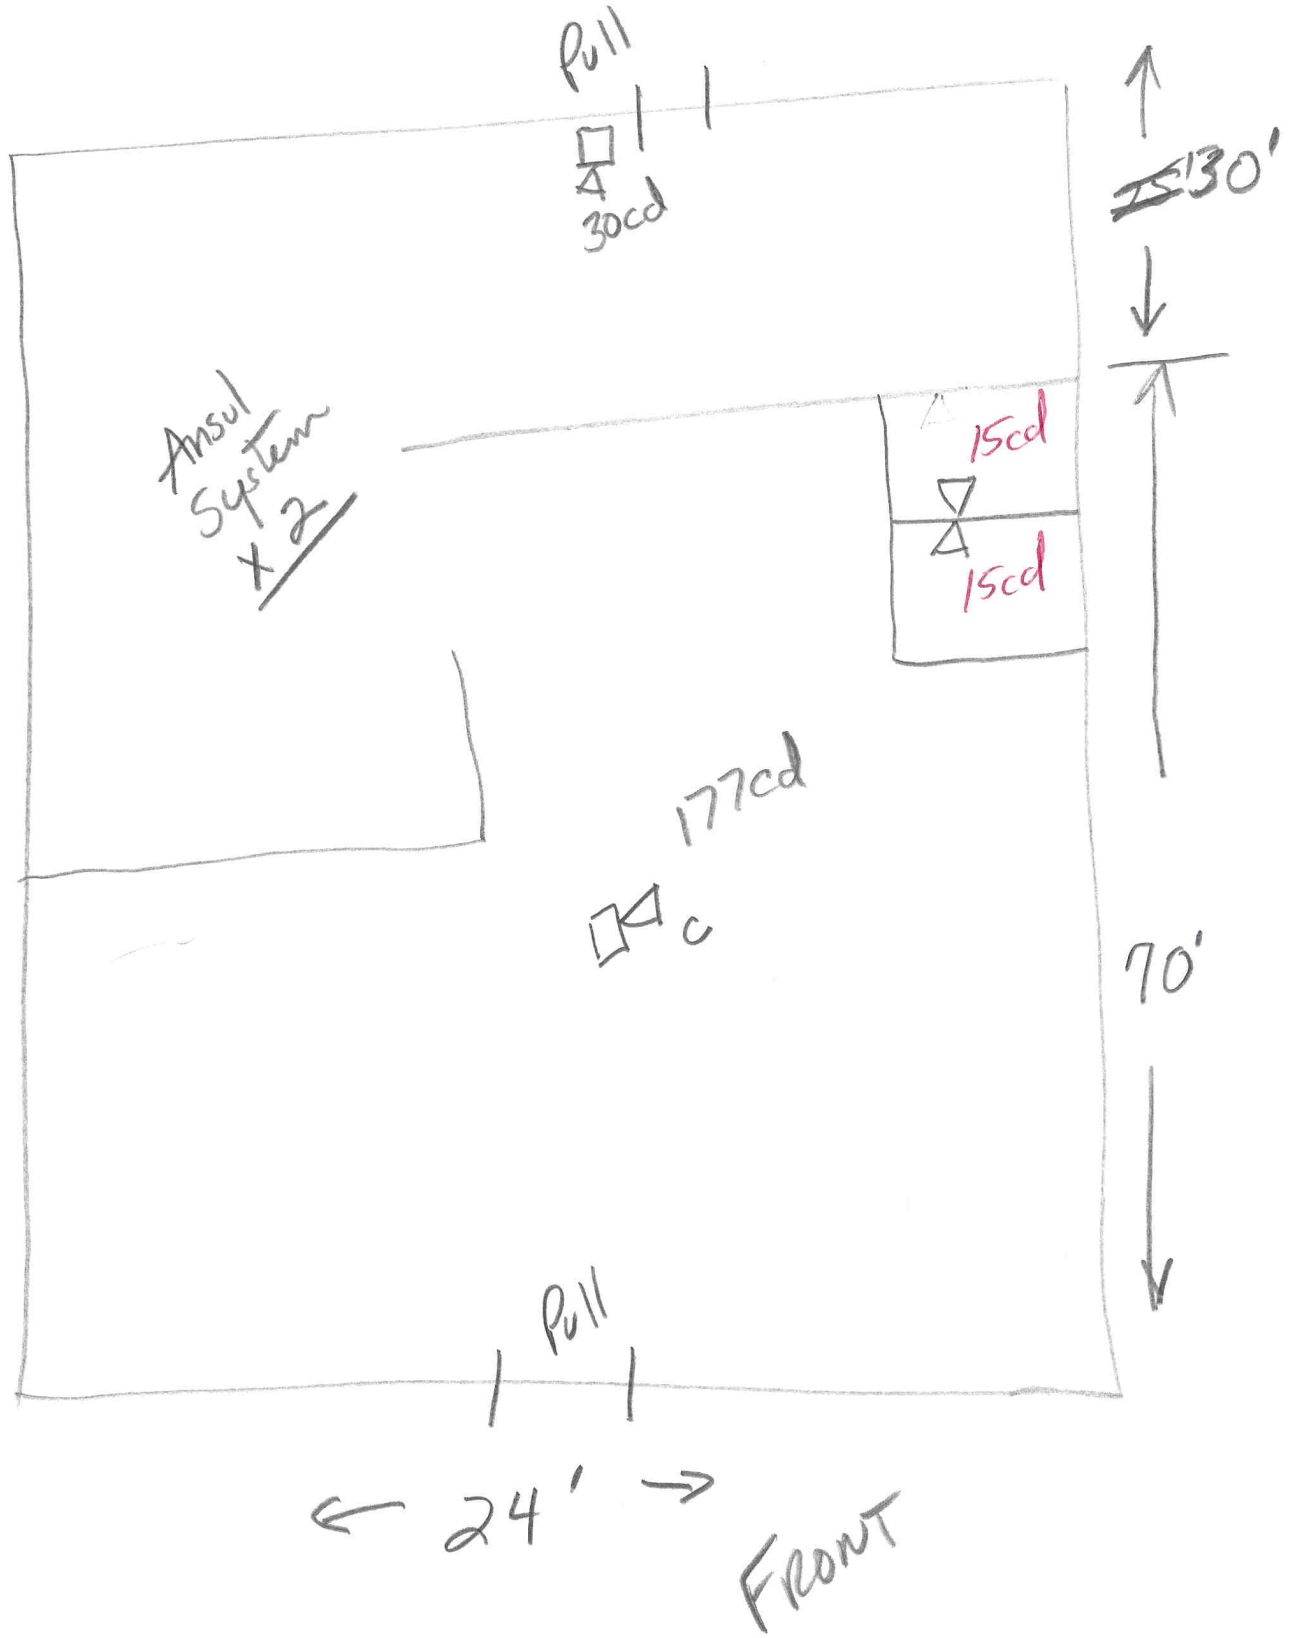

Key Bank

Pull

office

10'

135 cd
cd
c

Teller Area

75 cd

50'
40'

177cd

177cd

177cd

224'

169'

65'

Pull

Pull

145'

Pull

DOLLAR TREE

Fashion Bug

Pull

60' Front

~~Fashion~~
Joann Fabrics

FRONT

Full Belly Deli

Radio Shack

Daddy's Junky Music

Pull
||

40'

Pull
||

100'

□_c 135 cd