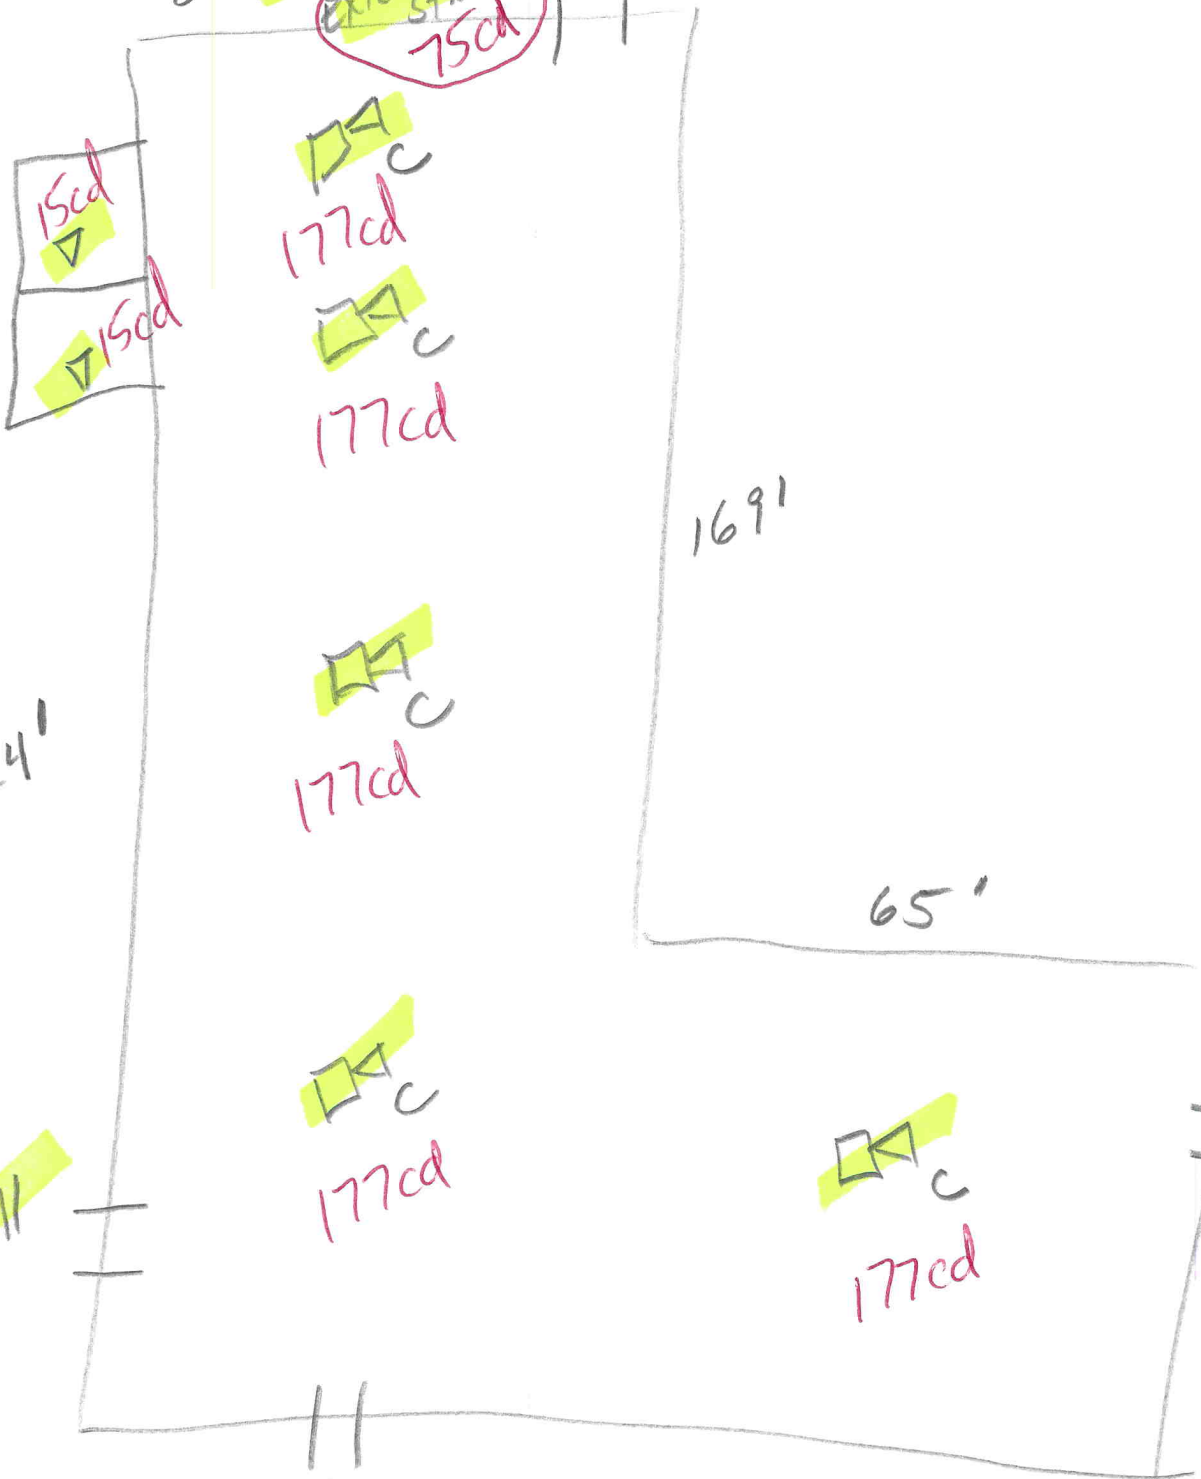

BIG LOTS

FRONT

Empty Space

80 Annunciator
75cd
Pull

External strobe
75cd

15cd
15cd

177cd

177cd

177cd

177cd

177cd

224'

169'

65'

Pull

Pull

145'

Pull

DOLLAR TREE

Fashion Bug

Pull

60' Front

~~Fashion~~
Joann Fabrics

FRONT

Full Belly Deli

Radio Shack

Daddy's Junky Music

Pull
||

40'

Pull
||

100'

□_c 135 cd