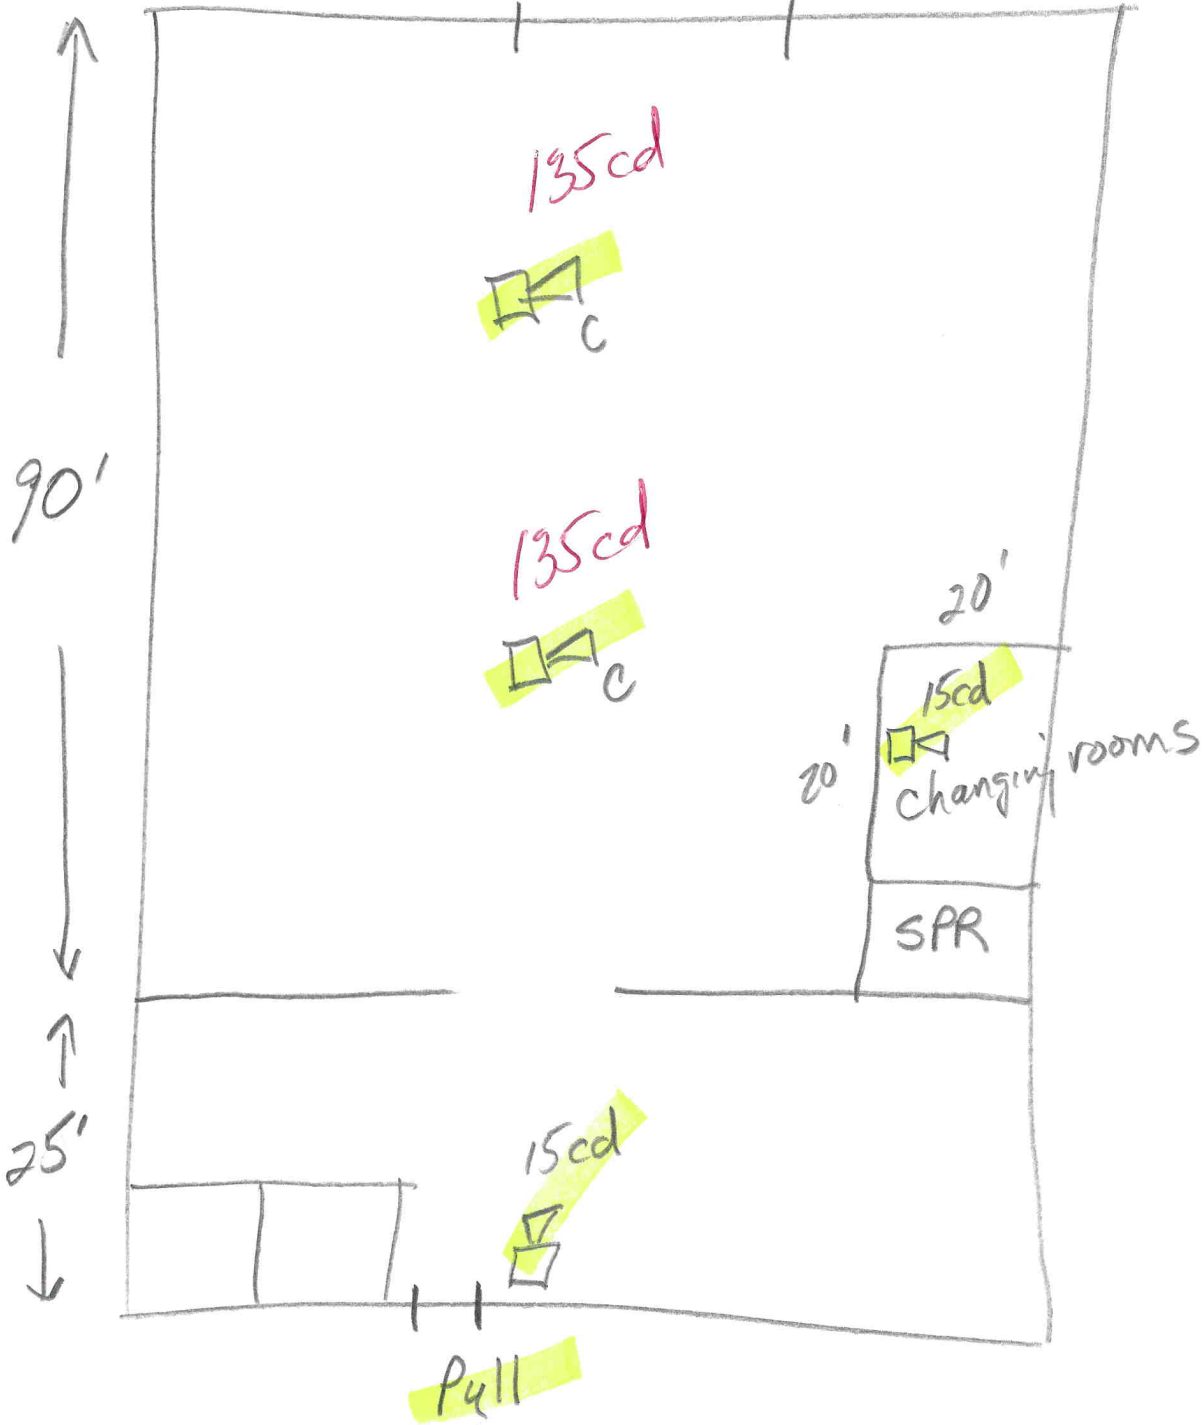

177cd

177cd

177cd

224'

169'

65'

Pull

Pull

145'

Pull

DOLLAR TREE

Fashion Bug

Pull

60' Front

~~Fashion~~
Joann Fabrics

FRONT

Full Belly Deli

Radio Shack

Daddy's Junky Music

Pull
||

40'

Pull
||

100'

□_c 135 cd