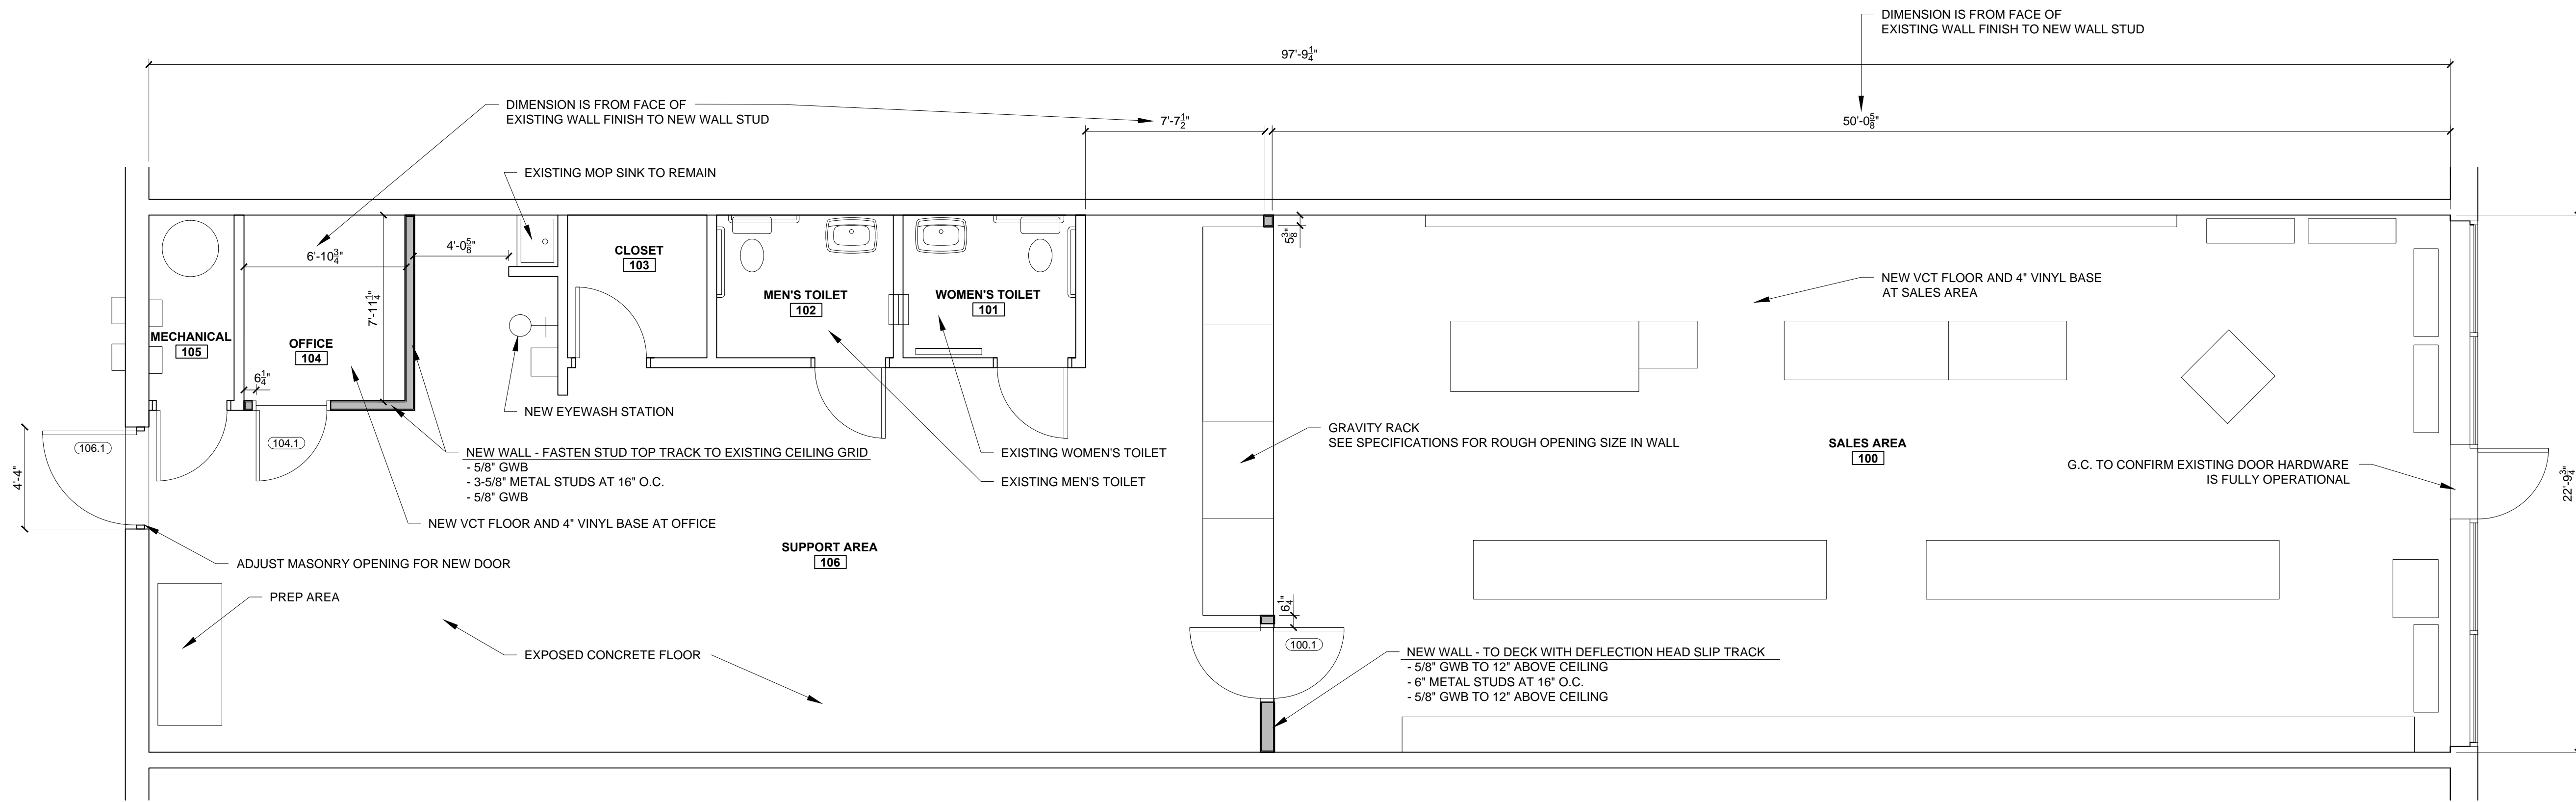

1 FLOOR PLAN
1/4" = 1'-0"

WALL LEGEND	
EXISTING WALL	
NEW WALL