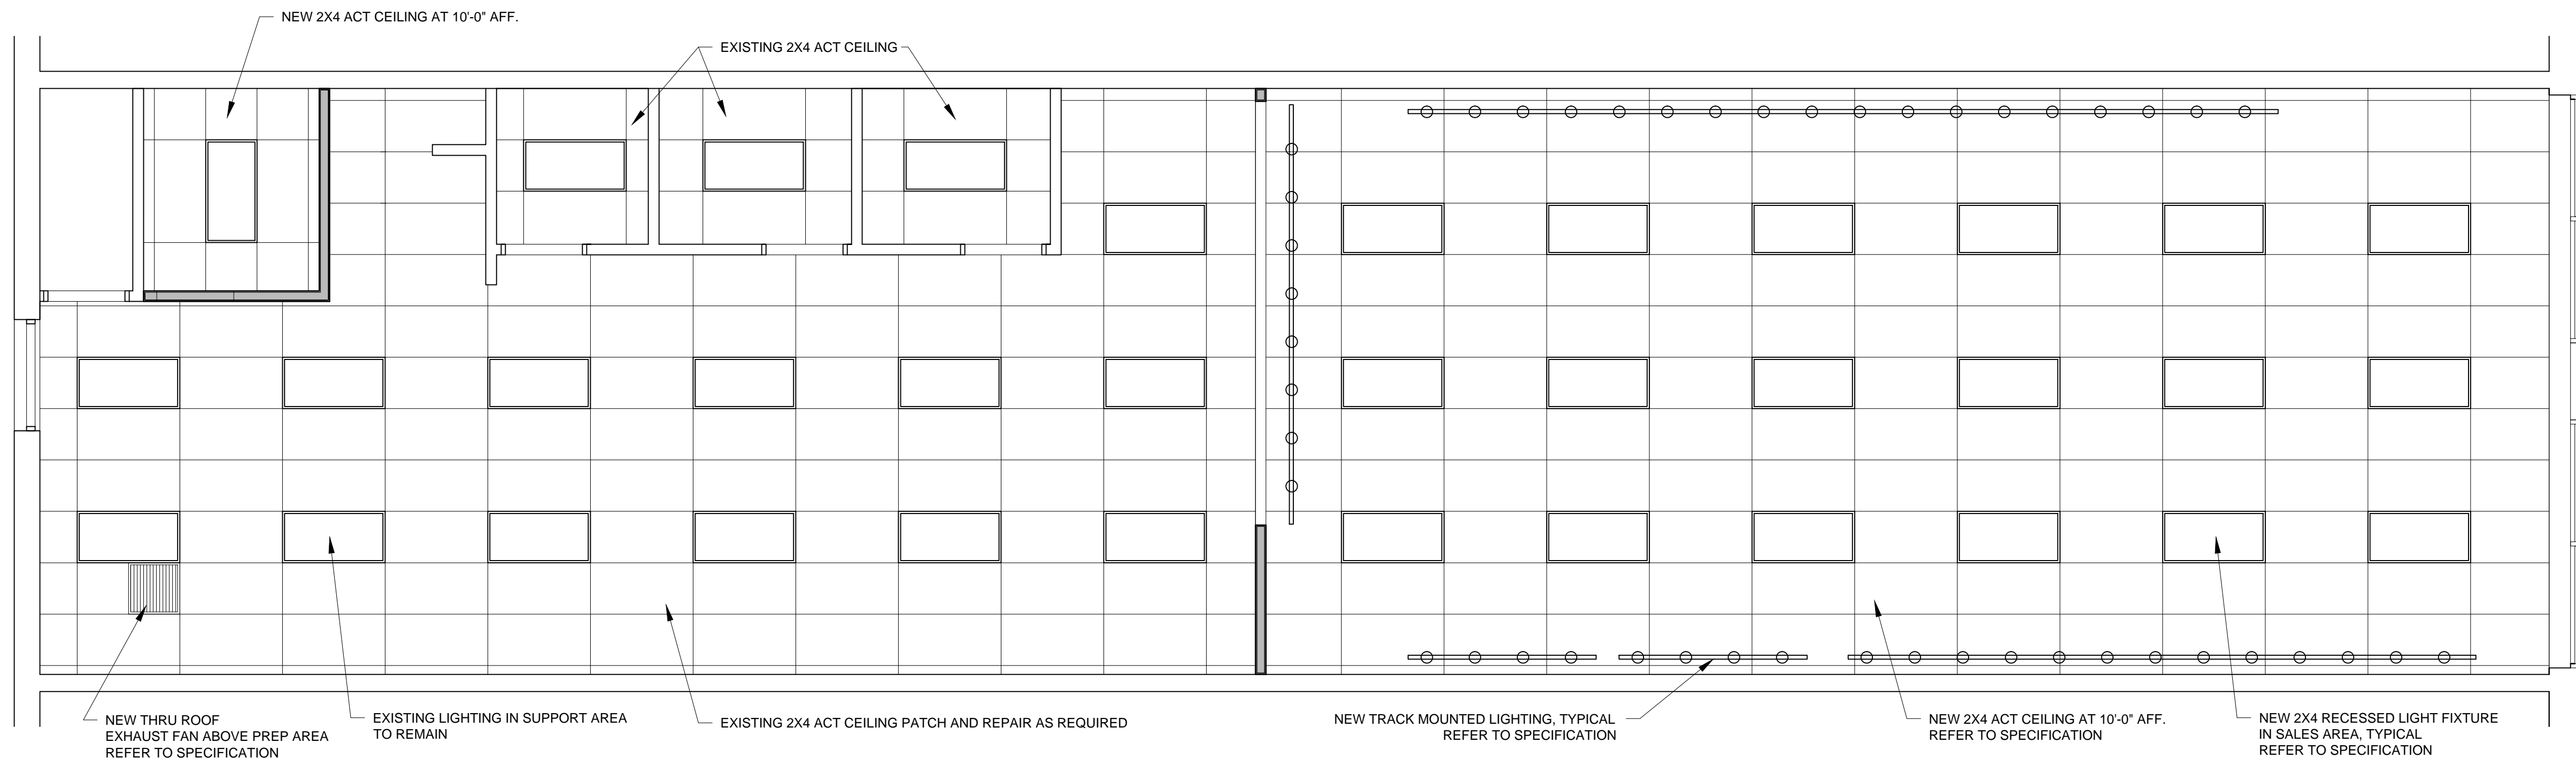

© 2015 RYAN SENATORE ARCHITECTURE

BATTERIES AND BULBS FIT-UP
BRIGHTON AVENUE
PORTLAND, MAINE

CONSULTANTS:

REVISIONS:

DATE: DECEMBER 22, 2015

PROJECT No.

DRAWN BY:

CHECKED BY: RJS

SCALE: AS NOTED

SHEET TITLE:

FLOOR PLAN

A1-0

2 REFLECTED CEILING PLAN
1/4" = 1'-0"