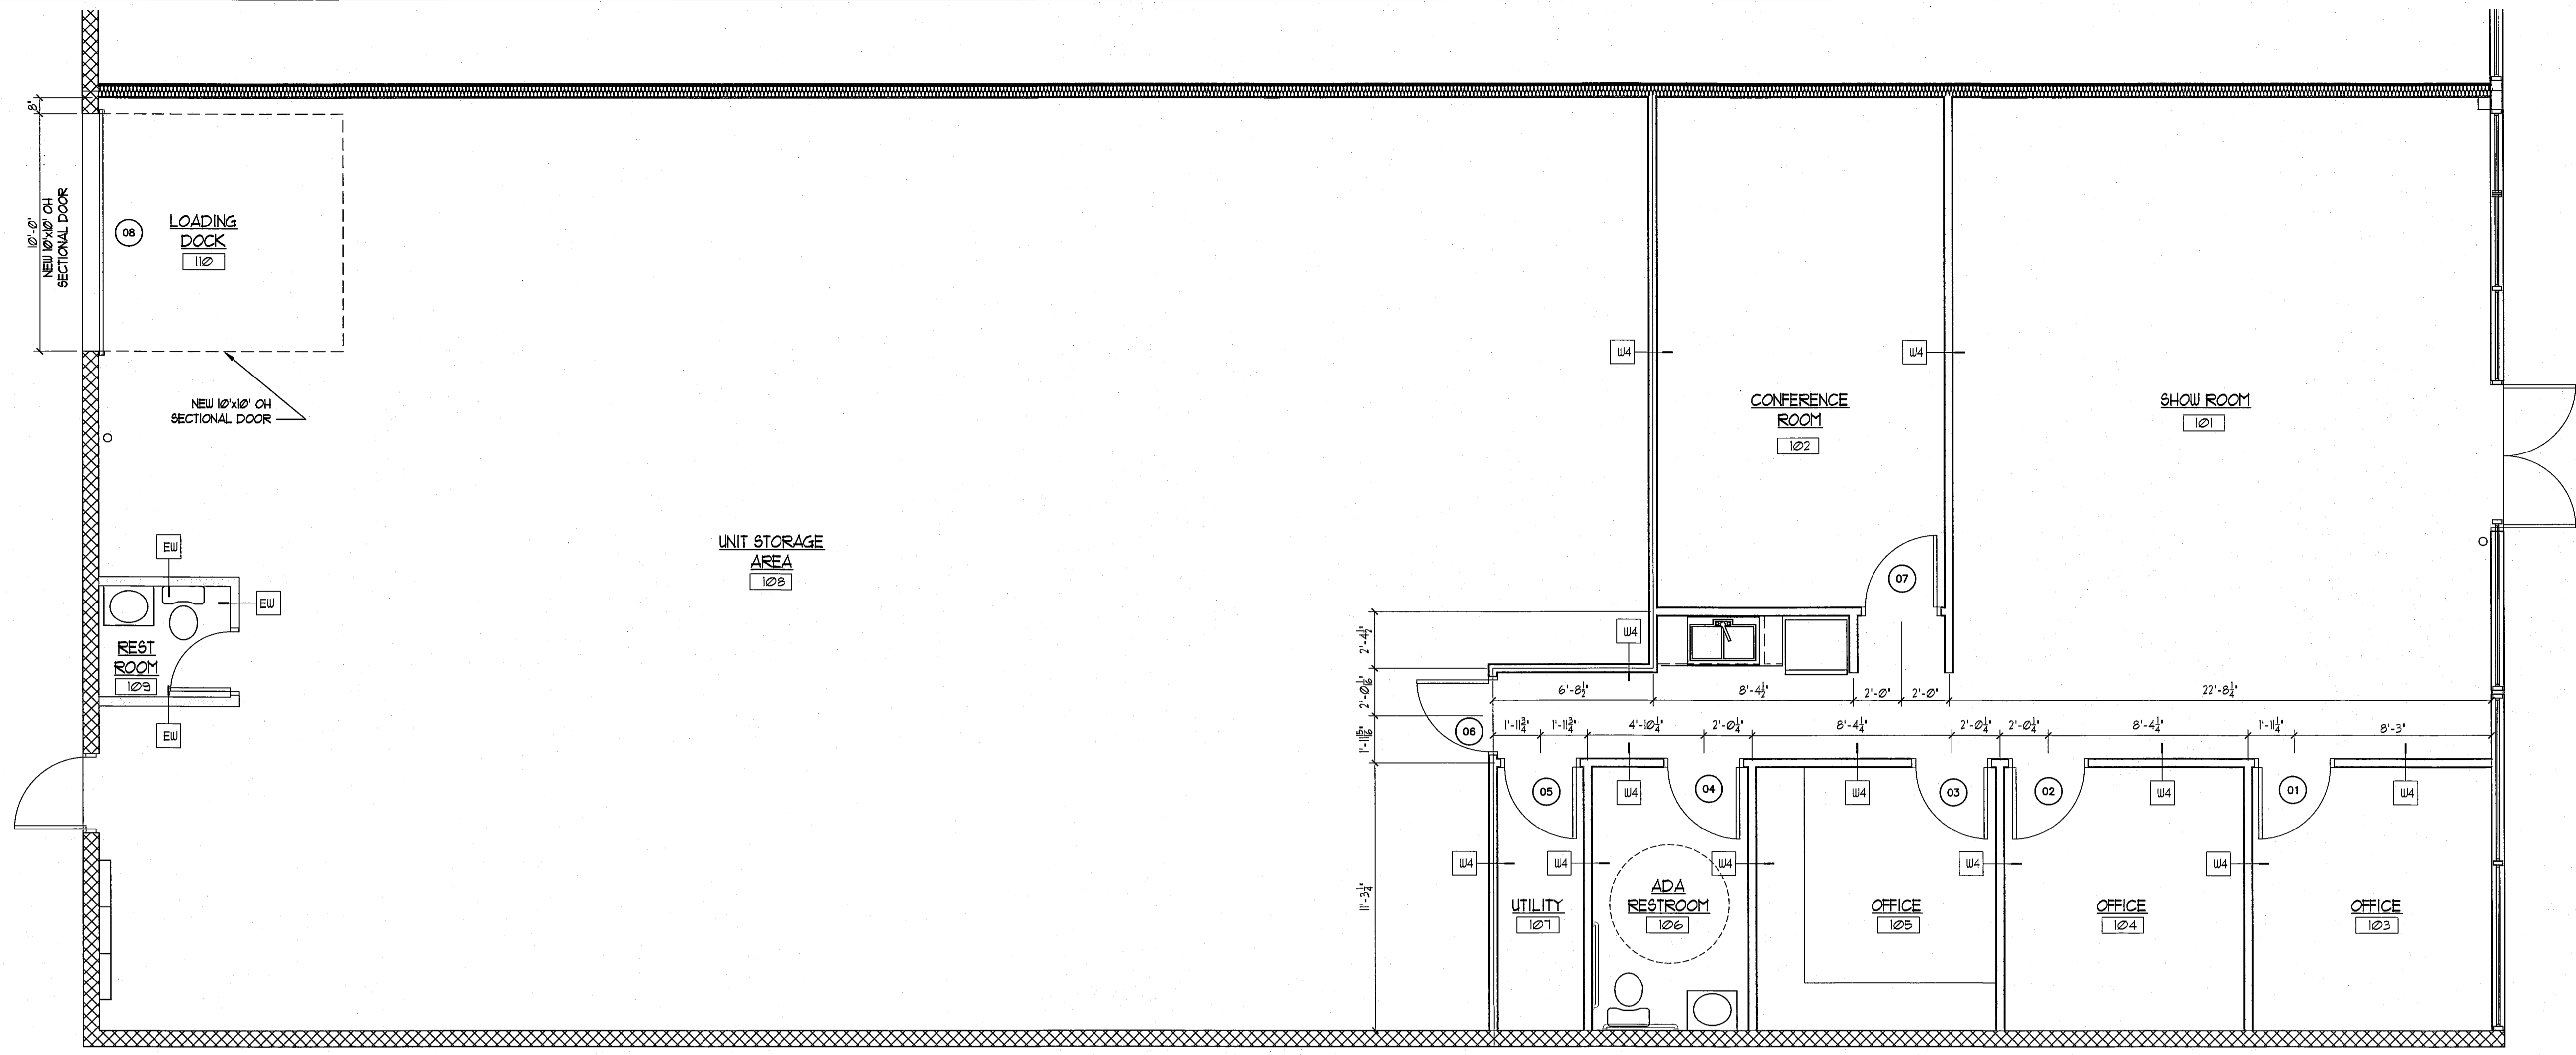

Renovations to space 8

Located at the Pine Tree Mall Portland, Maine
for Bath Fitter

BY	JJO
NO	
REMARKS	
A	ISSUED FOR PERMITTING
DATE	08-09-13
CODE:	
TOWN:	Portland
DATE:	08-09-13
SCALE:	AS NOTED
DRAWN:	JJO
TITLE:	Renovated Floor & Ceiling Plans
FILE:	001-016-09
SHEET:	A1-02

RENOVATED FLOOR PLAN
SCALE: 1/4" = 1'-0"

RENOVATED CEILING PLAN
SCALE: 1/4" = 1'-0"

9-26-13

0 2' 4' 8'

SCALE: 1/4" = 1'-0"