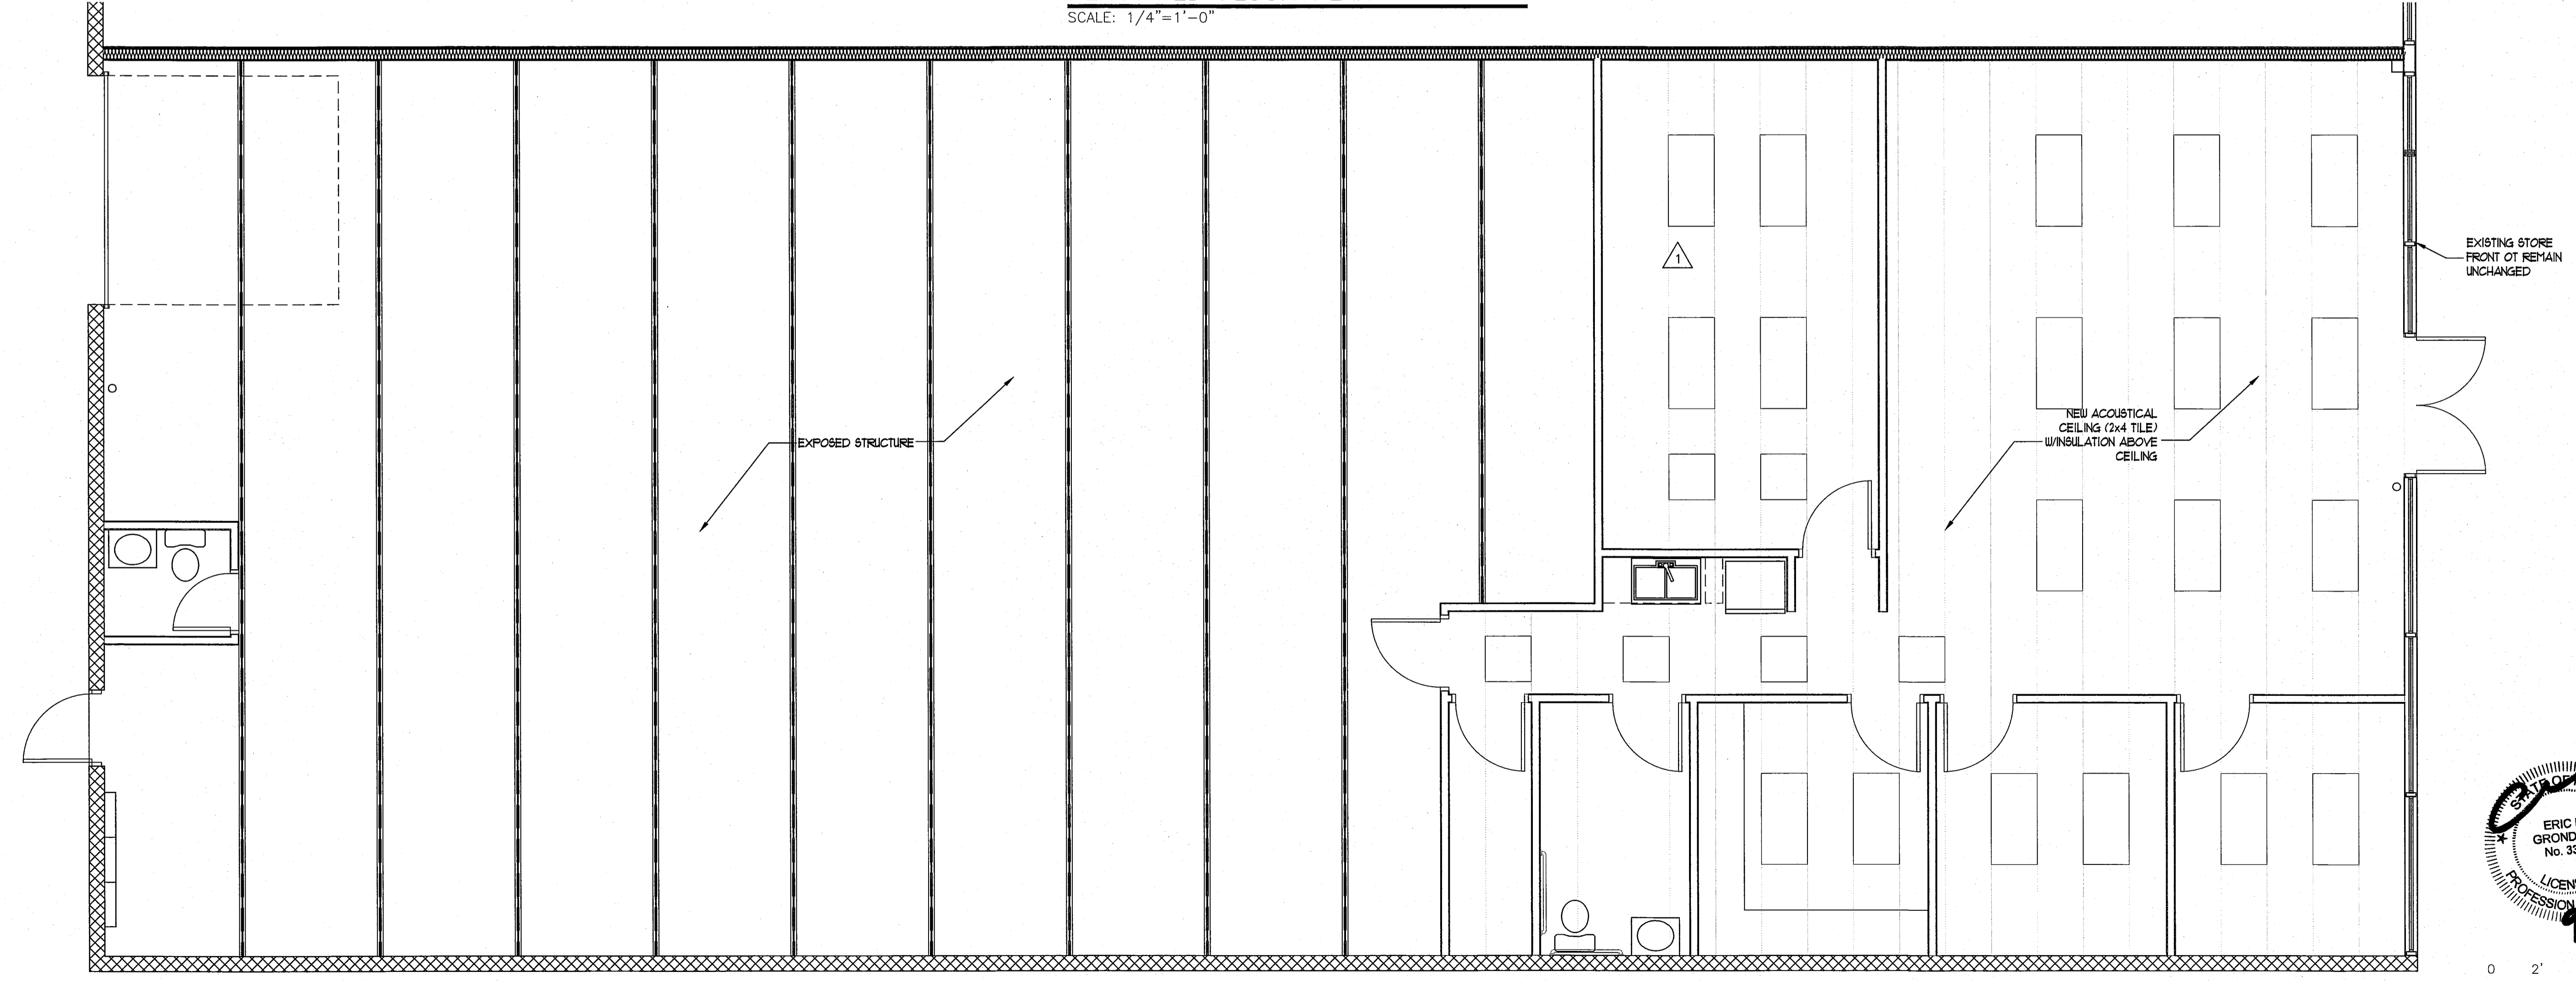

Renovations to space 8

Located at the Pine Tree Mall Portland, Maine
for Bath Fitter

BY	JJO
NO	
REMARKS	
A	ISSUED FOR PERMITTING
DATE	08-09-13
CODE:	
TOWN:	Portland
DATE:	08-09-13
SCALE:	AS NOTED
DRAWN:	JJO
TITLE:	Renovated Floor & Ceiling Plans
FILE:	001-016-09
SHEET:	A1-02

RENOVATED FLOOR PLAN
SCALE: 1/4" = 1'-0"

RENOVATED CEILING PLAN
SCALE: 1/4" = 1'-0"

9-26-13

0 2' 4' 8'

SCALE: 1/4" = 1'-0"