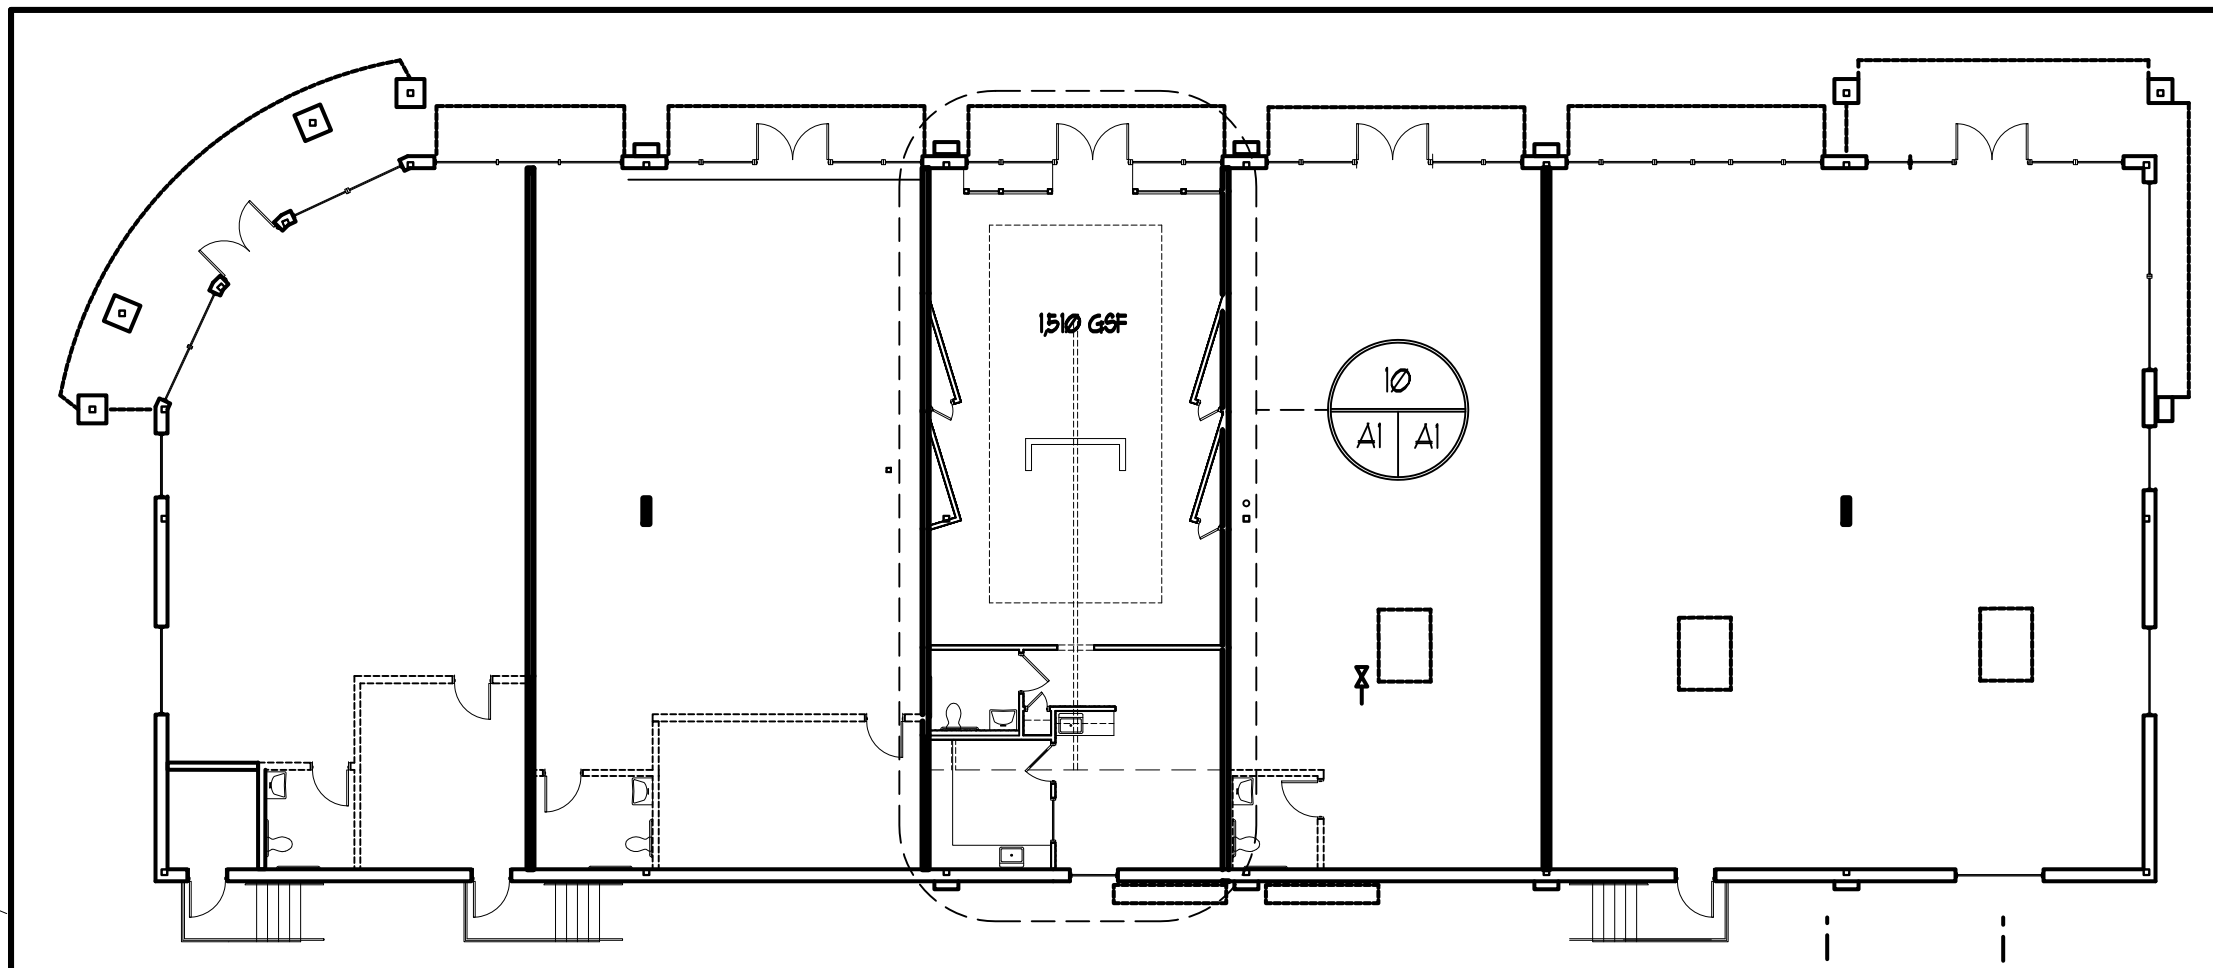

PORT CITY ARCHITECTURE

65 NEWBURY STREET
PORTLAND, ME 04101
207.761.9000
fax: 207.761.2010
info@portcityarch.com

VIP EYES
TENANT FIT-OUT
PINE TREE SHOPPING CENTER
PORTLAND, ME

DATE	DESCRIPTION
REVISIONS	
Date Issued	MARCH 13, 2010
Project Number	10201
Drawing Scale	SCALE
Drawn By	SHEET NAME
Checked By	FLOOR PLANS, RCP, & WALL TYPES
	A-1.00

IF THIS SHEET IS NOT 24 X 36 IT IS A REDUCED SCALE PRINT - SCALE ACCORDINGLY