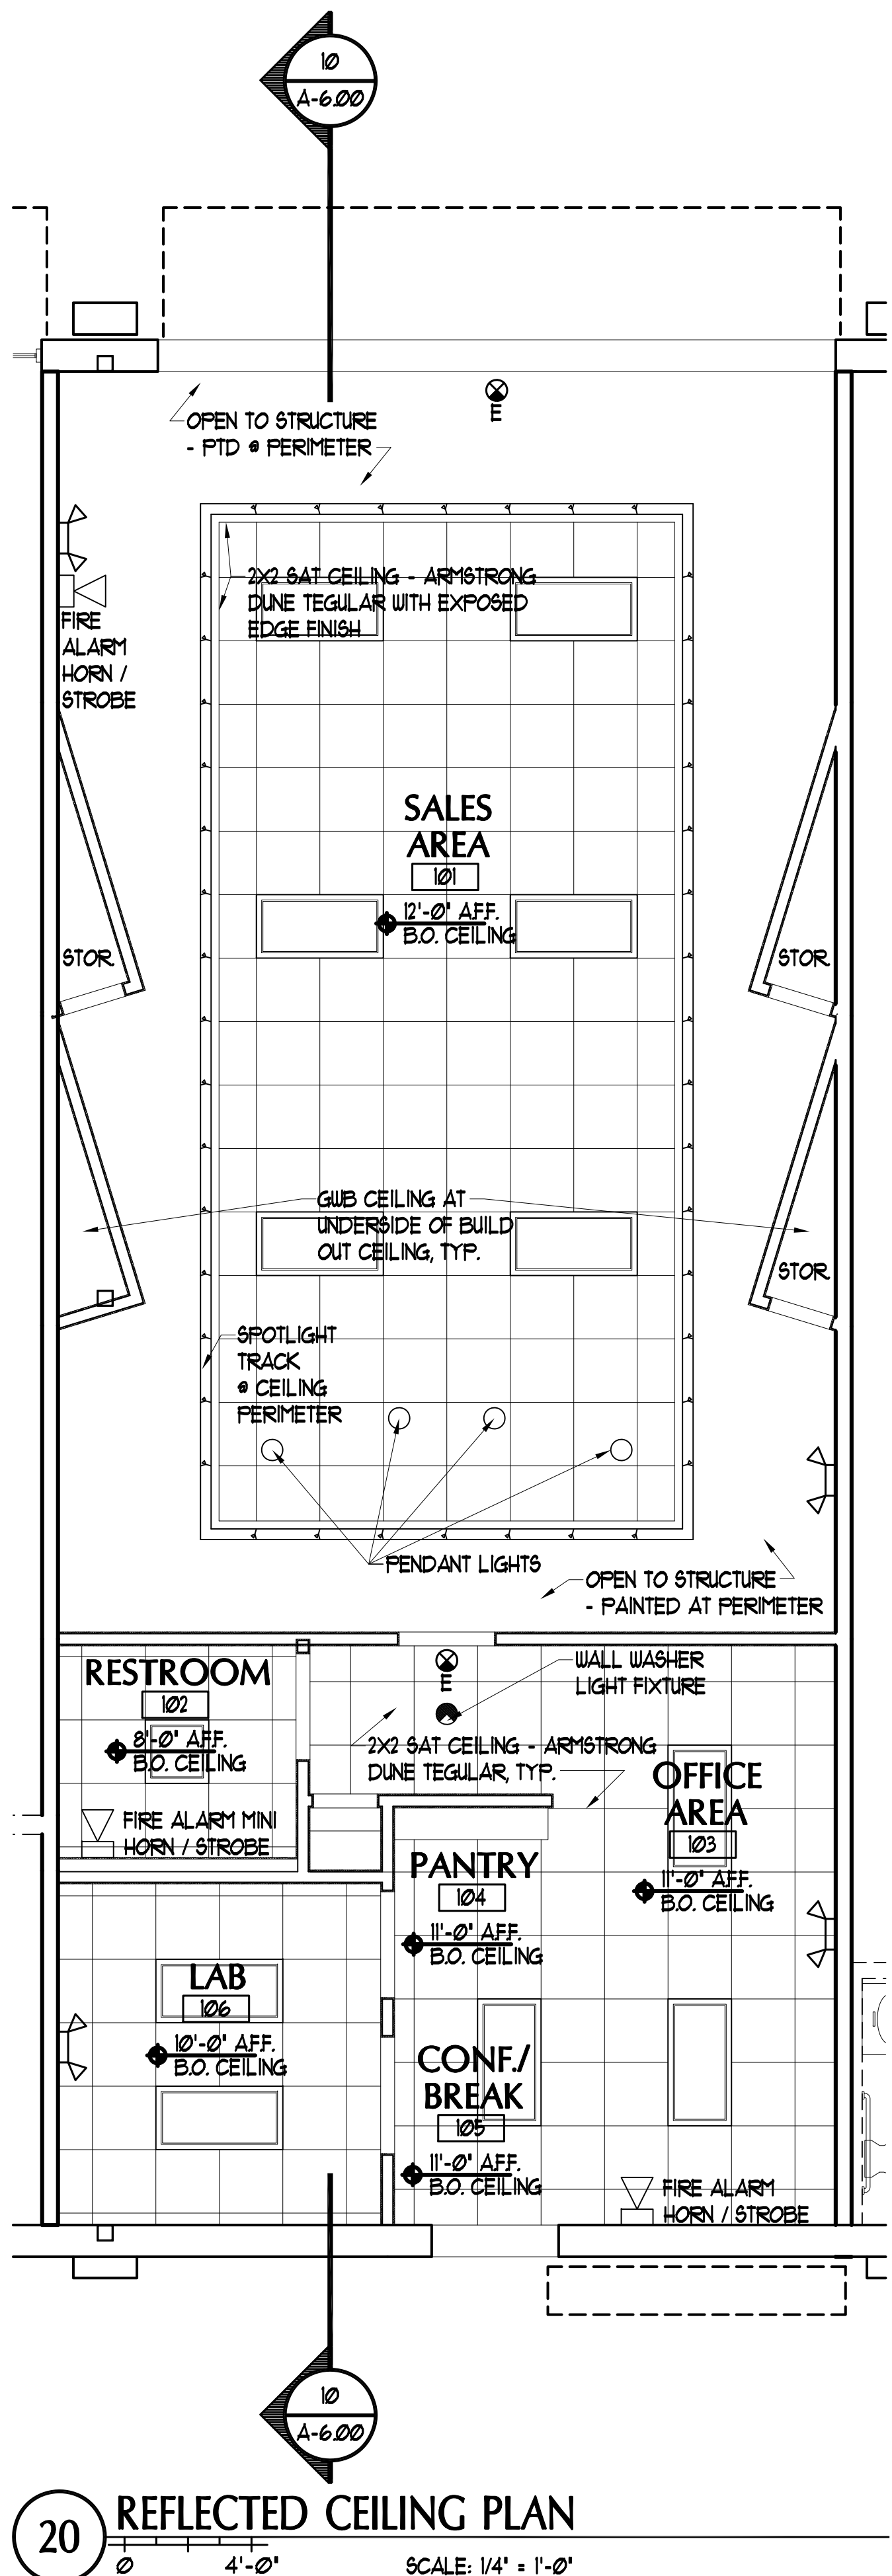

PORT CITY ARCHITECTURE

65 NEWBURY STREET
PORTLAND, ME 04101
207.761.9000
fax: 207.761.2010
info@portcityarch.com

VIP EYES
TENANT FIT-OUT
PINE TREE SHOPPING CENTER
PORTLAND, ME

DATE	DESCRIPTION
REVISIONS	
Date Issued	MARCH 13, 2010
Project Number	10201
Drawing Scale	SCALE
Drawn By	SHEET NAME
Checked By	FLOOR PLANS, RCP, & WALL TYPES
	A-1.00

IF THIS SHEET IS NOT 24 X 36 IT IS A REDUCED SCALE PRINT - SCALE ACCORDINGLY