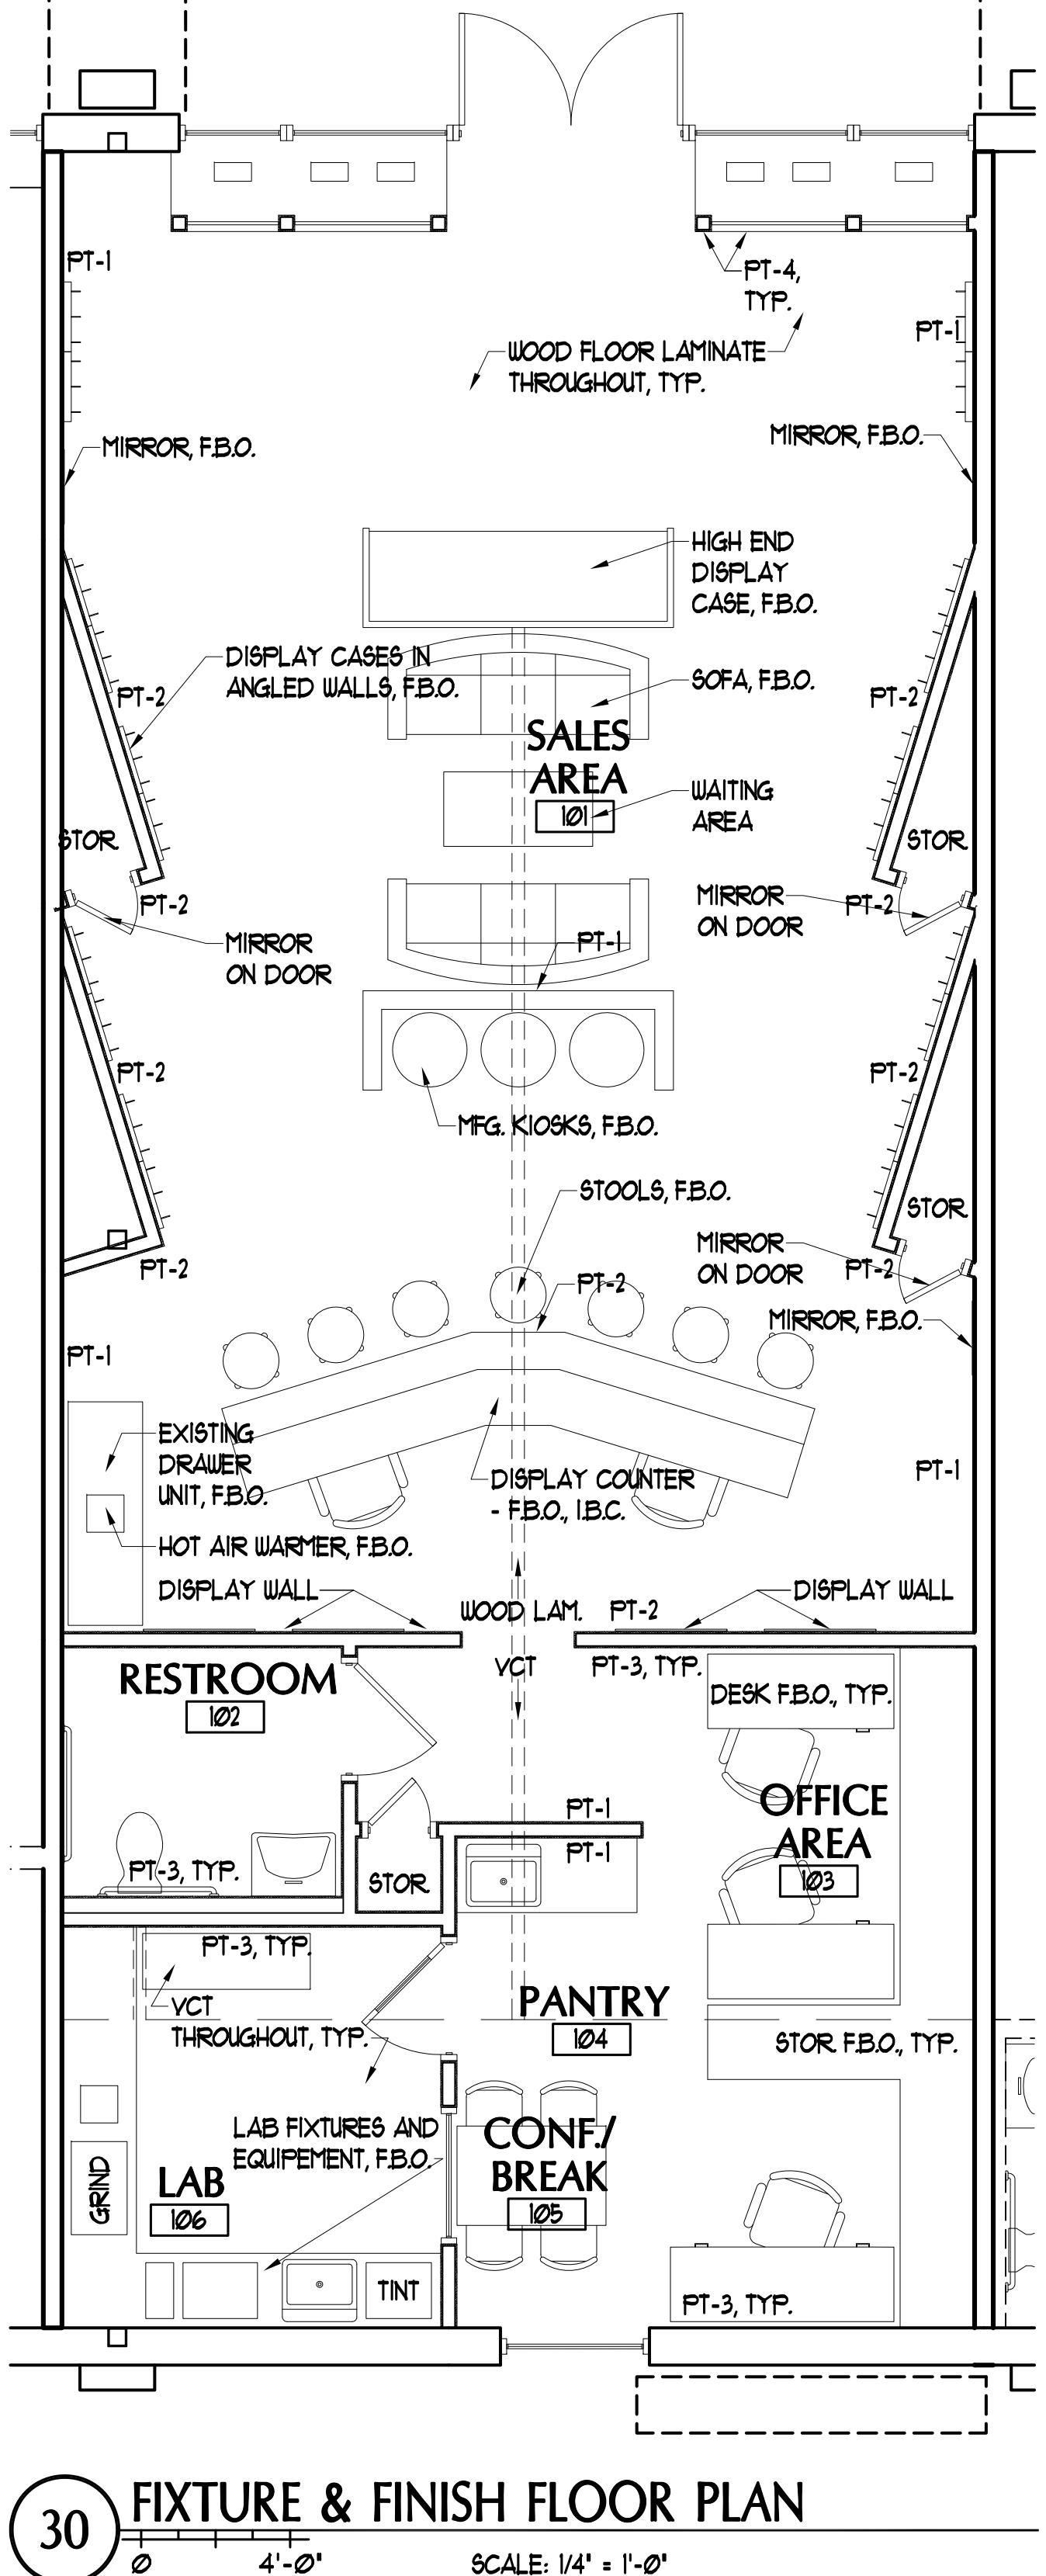

PORT CITY ARCHITECTURE

65 NEWBURY STREET
PORTLAND, ME 04101
207.761.9000
fax: 207.761.2010
info@portcityarch.com

VIP EYES
TENANT FIT-OUT
PINE TREE SHOPPING CENTER
PORTLAND, ME

DATE	DESCRIPTION
REVISIONS	
Date Issued	MARCH 13, 2010
Project Number	10201
Drawing Scale	SCALE
Drawn By	SHEET NAME
Checked By	FLOOR PLANS, RCP, & WALL TYPES
	A-1.00

IF THIS SHEET IS NOT 24 X 36 IT IS A REDUCED SCALE PRINT - SCALE ACCORDINGLY