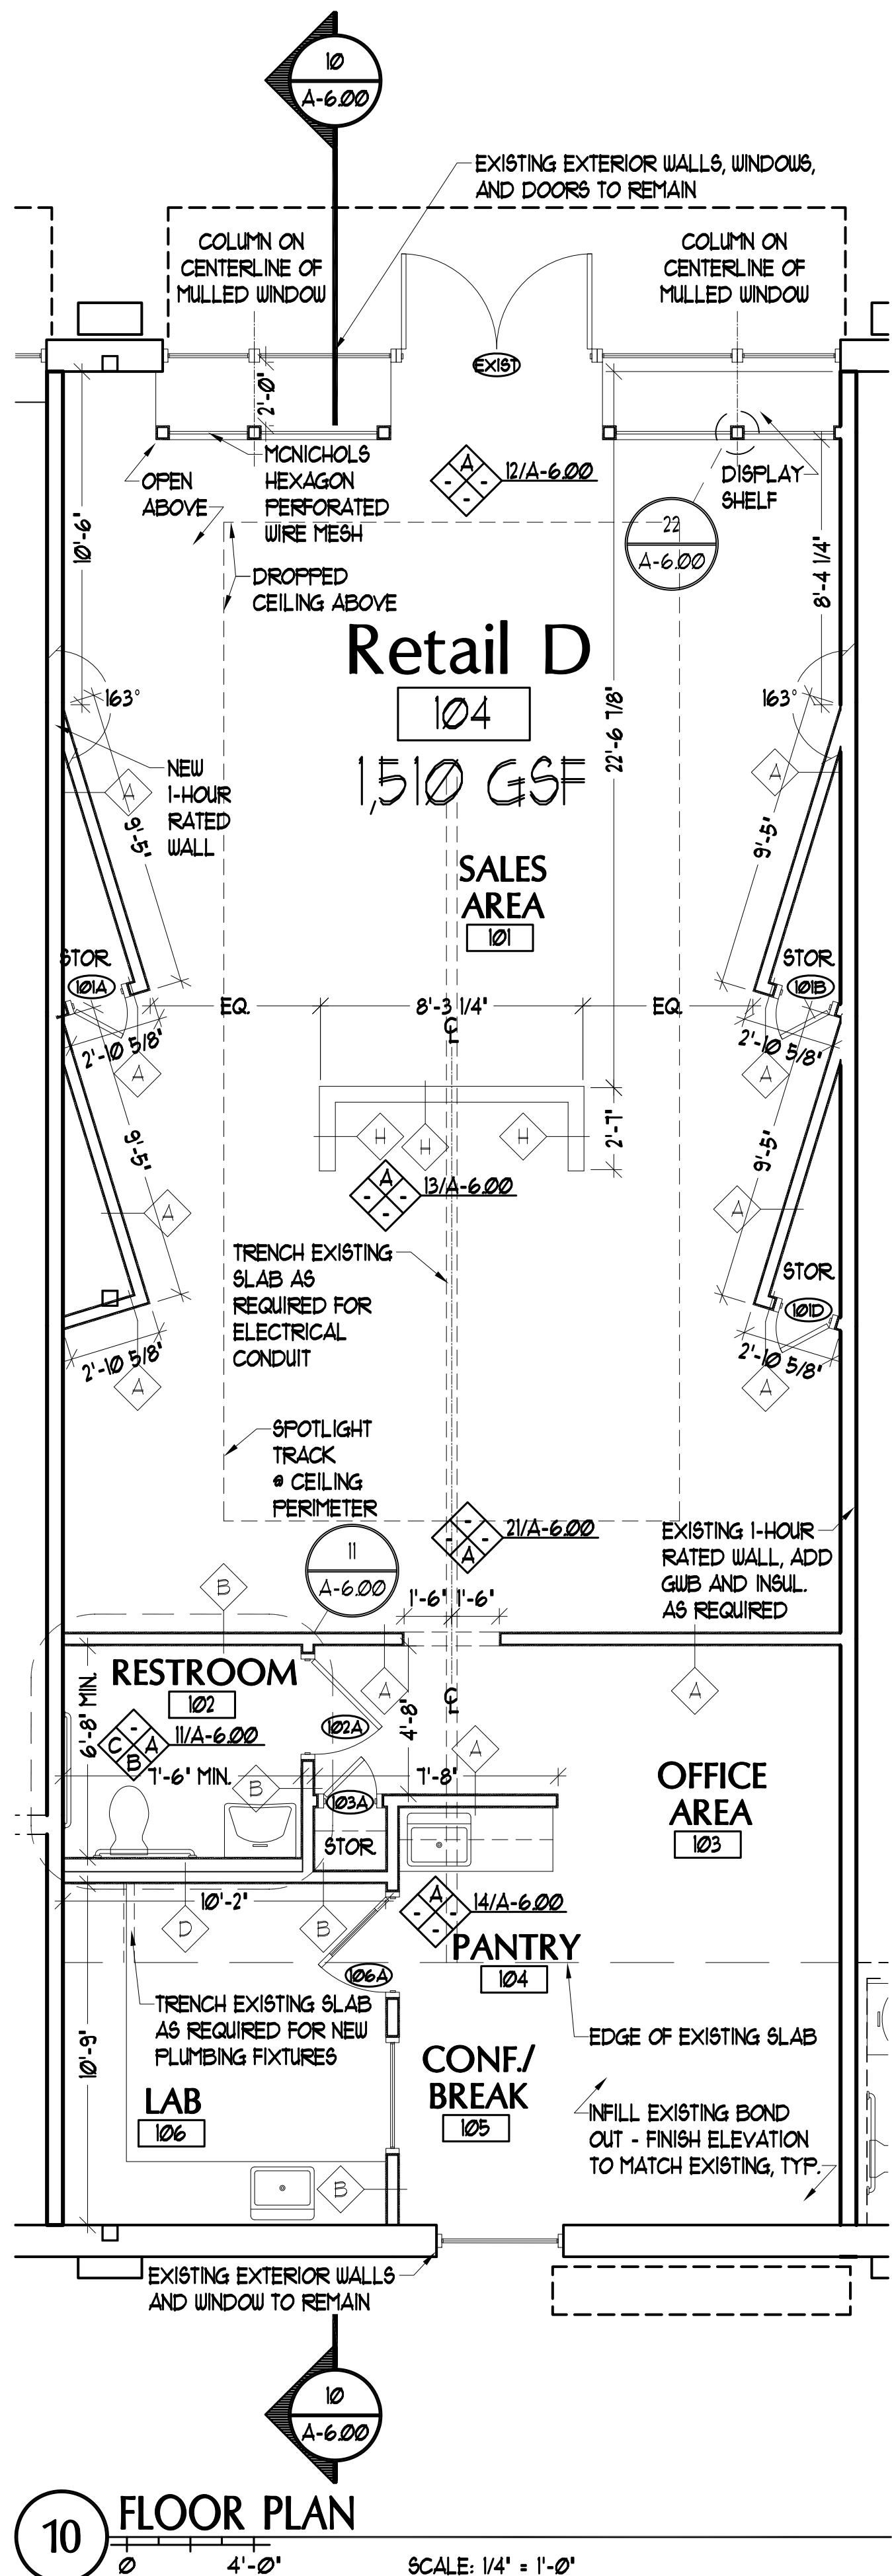

PORT CITY ARCHITECTURE

65 NEWBURY STREET
PORTLAND, ME 04101
207.761.9000
fax: 207.761.2010
info@portcityarch.com

VIP EYES
TENANT FIT-OUT
PINE TREE SHOPPING CENTER
PORTLAND, ME

DATE	DESCRIPTION
REVISIONS	
Date Issued	MARCH 13, 2010
Project Number	10201
Drawing Scale	SCALE
Drawn By	SHEET NAME
Checked By	FLOOR PLANS, RCP, & WALL TYPES
	A-1.00

IF THIS SHEET IS NOT 24 X 36 IT IS A REDUCED SCALE PRINT - SCALE ACCORDINGLY