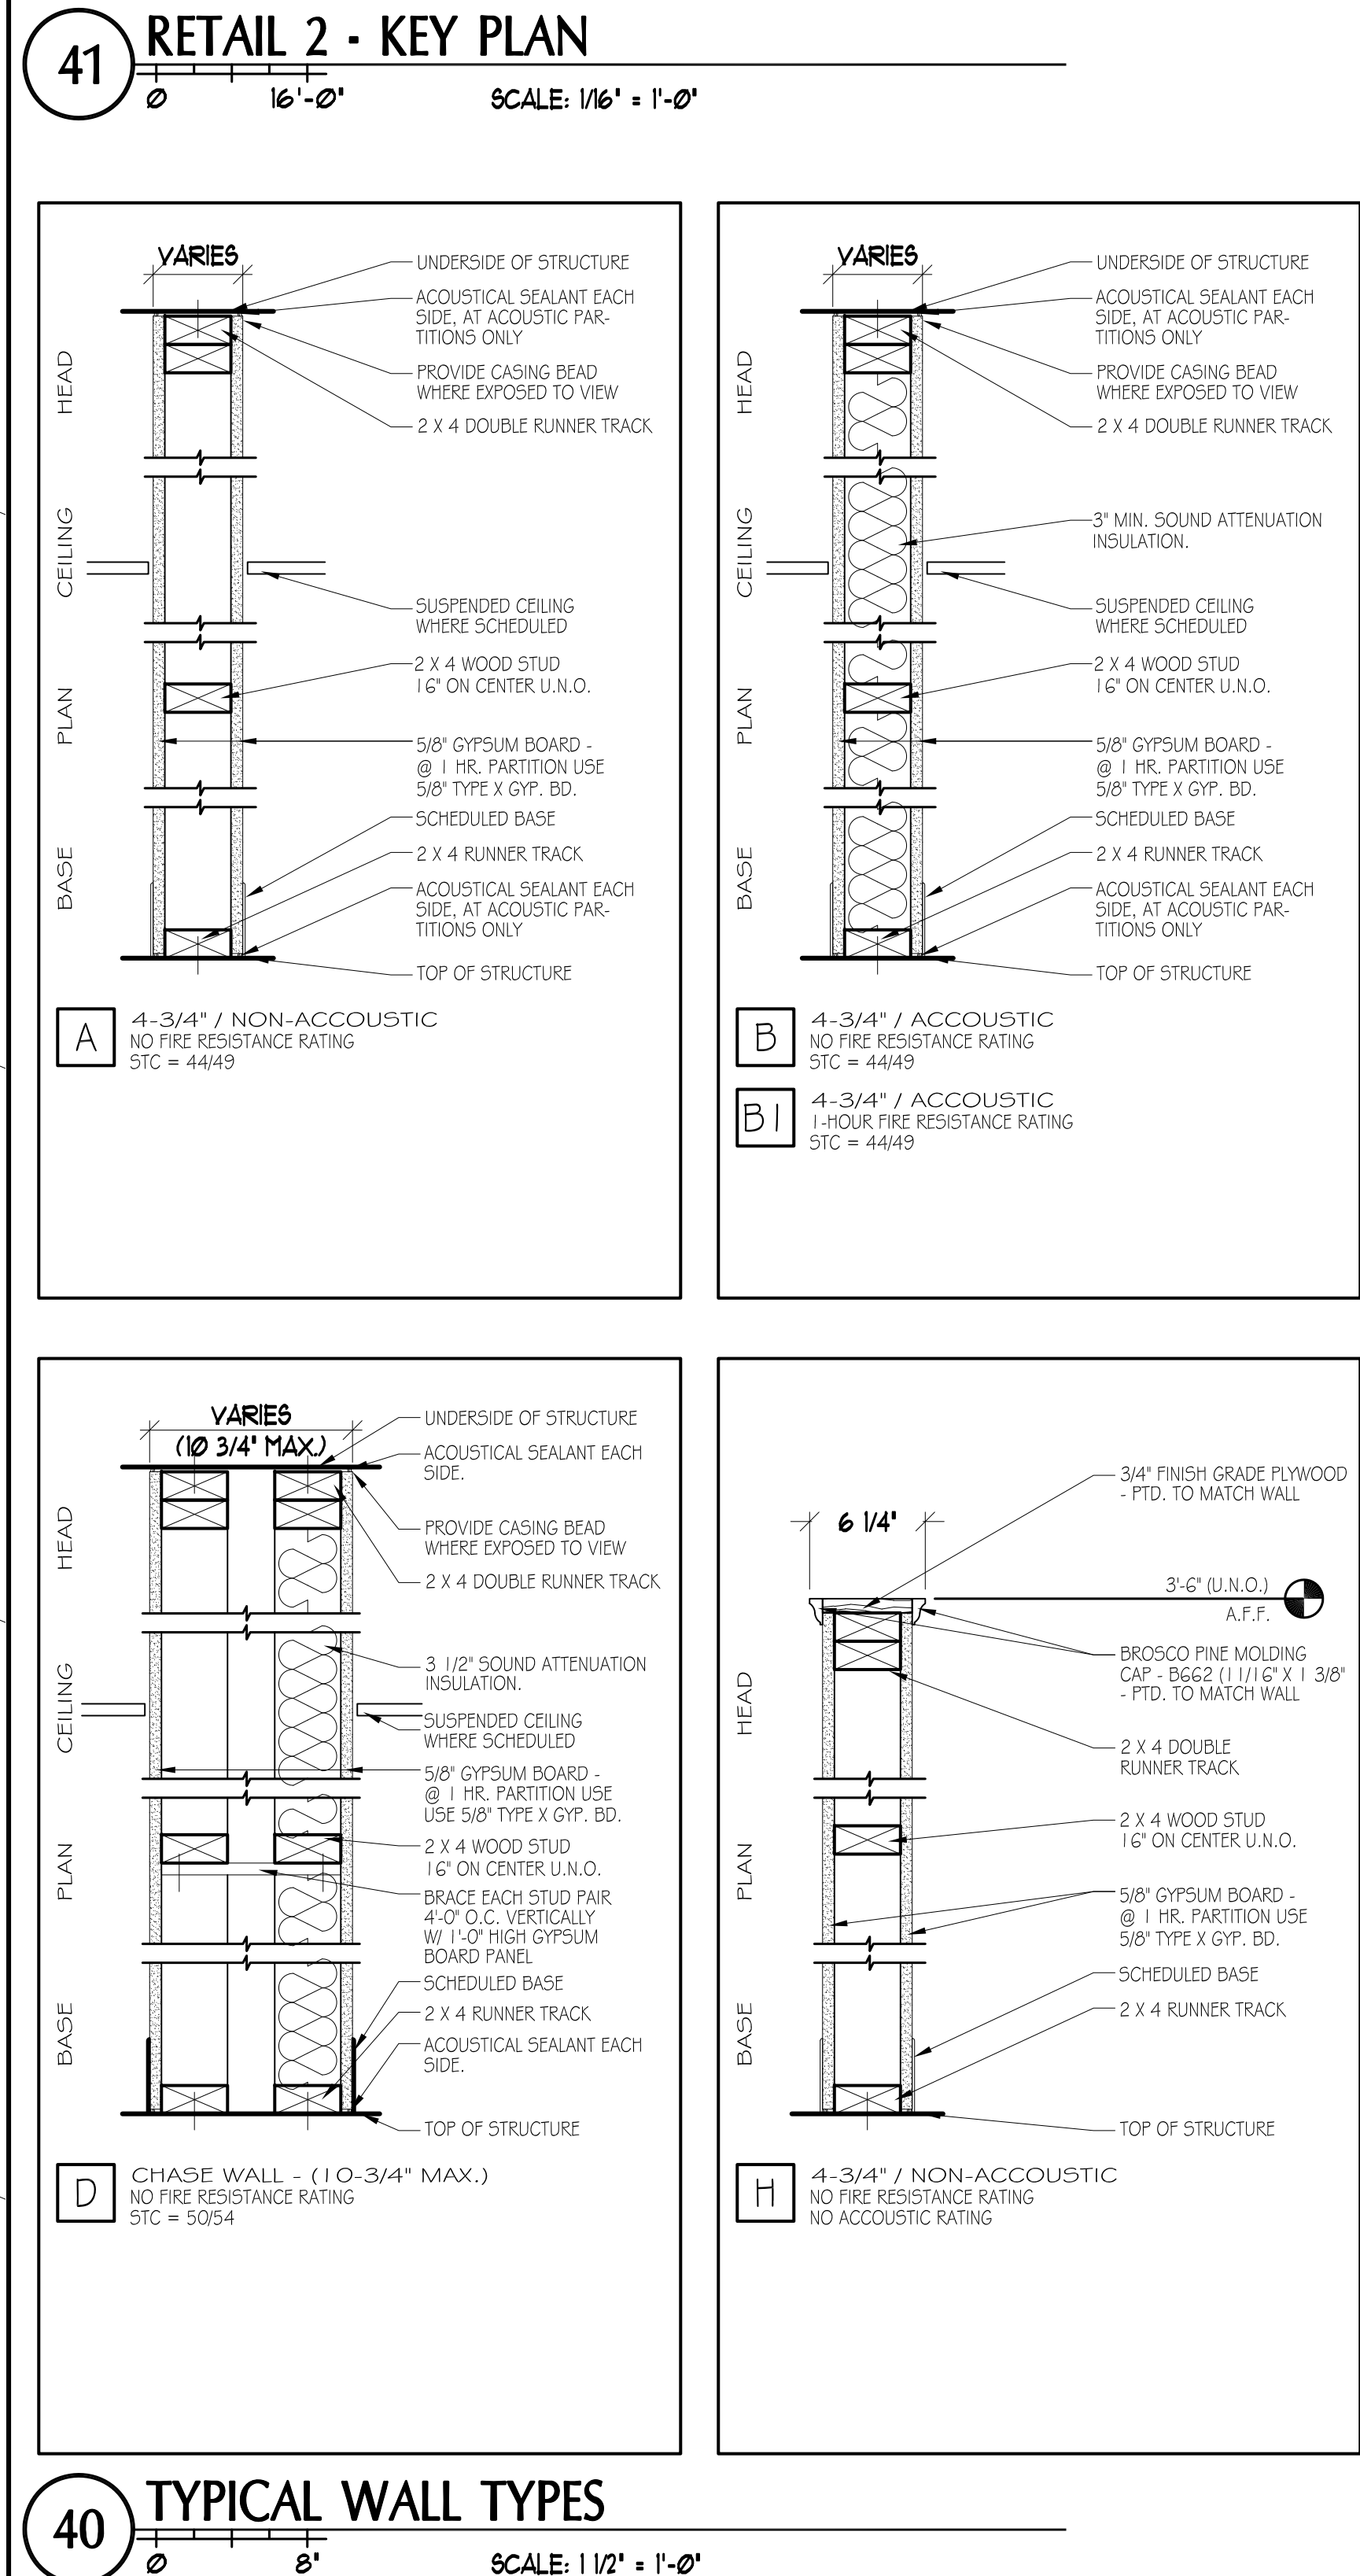

PORT CITY ARCHITECTURE

65 NEWBURY STREET
PORTLAND, ME 04101
207.761.9000
fax: 207.761.2010
info@portcityarch.com

VIP EYES
TENANT FIT-OUT
PINE TREE SHOPPING CENTER
PORTLAND, ME

DATE	DESCRIPTION
REVISIONS	
Date Issued	MARCH 13, 2010
Project Number	10201
Drawing Scale	SCALE
Drawn By	SHEET NAME
Checked By	FLOOR PLANS, RCP, & WALL TYPES
	A-1.00

IF THIS SHEET IS NOT 24 X 36 IT IS A REDUCED SCALE PRINT - SCALE ACCORDINGLY