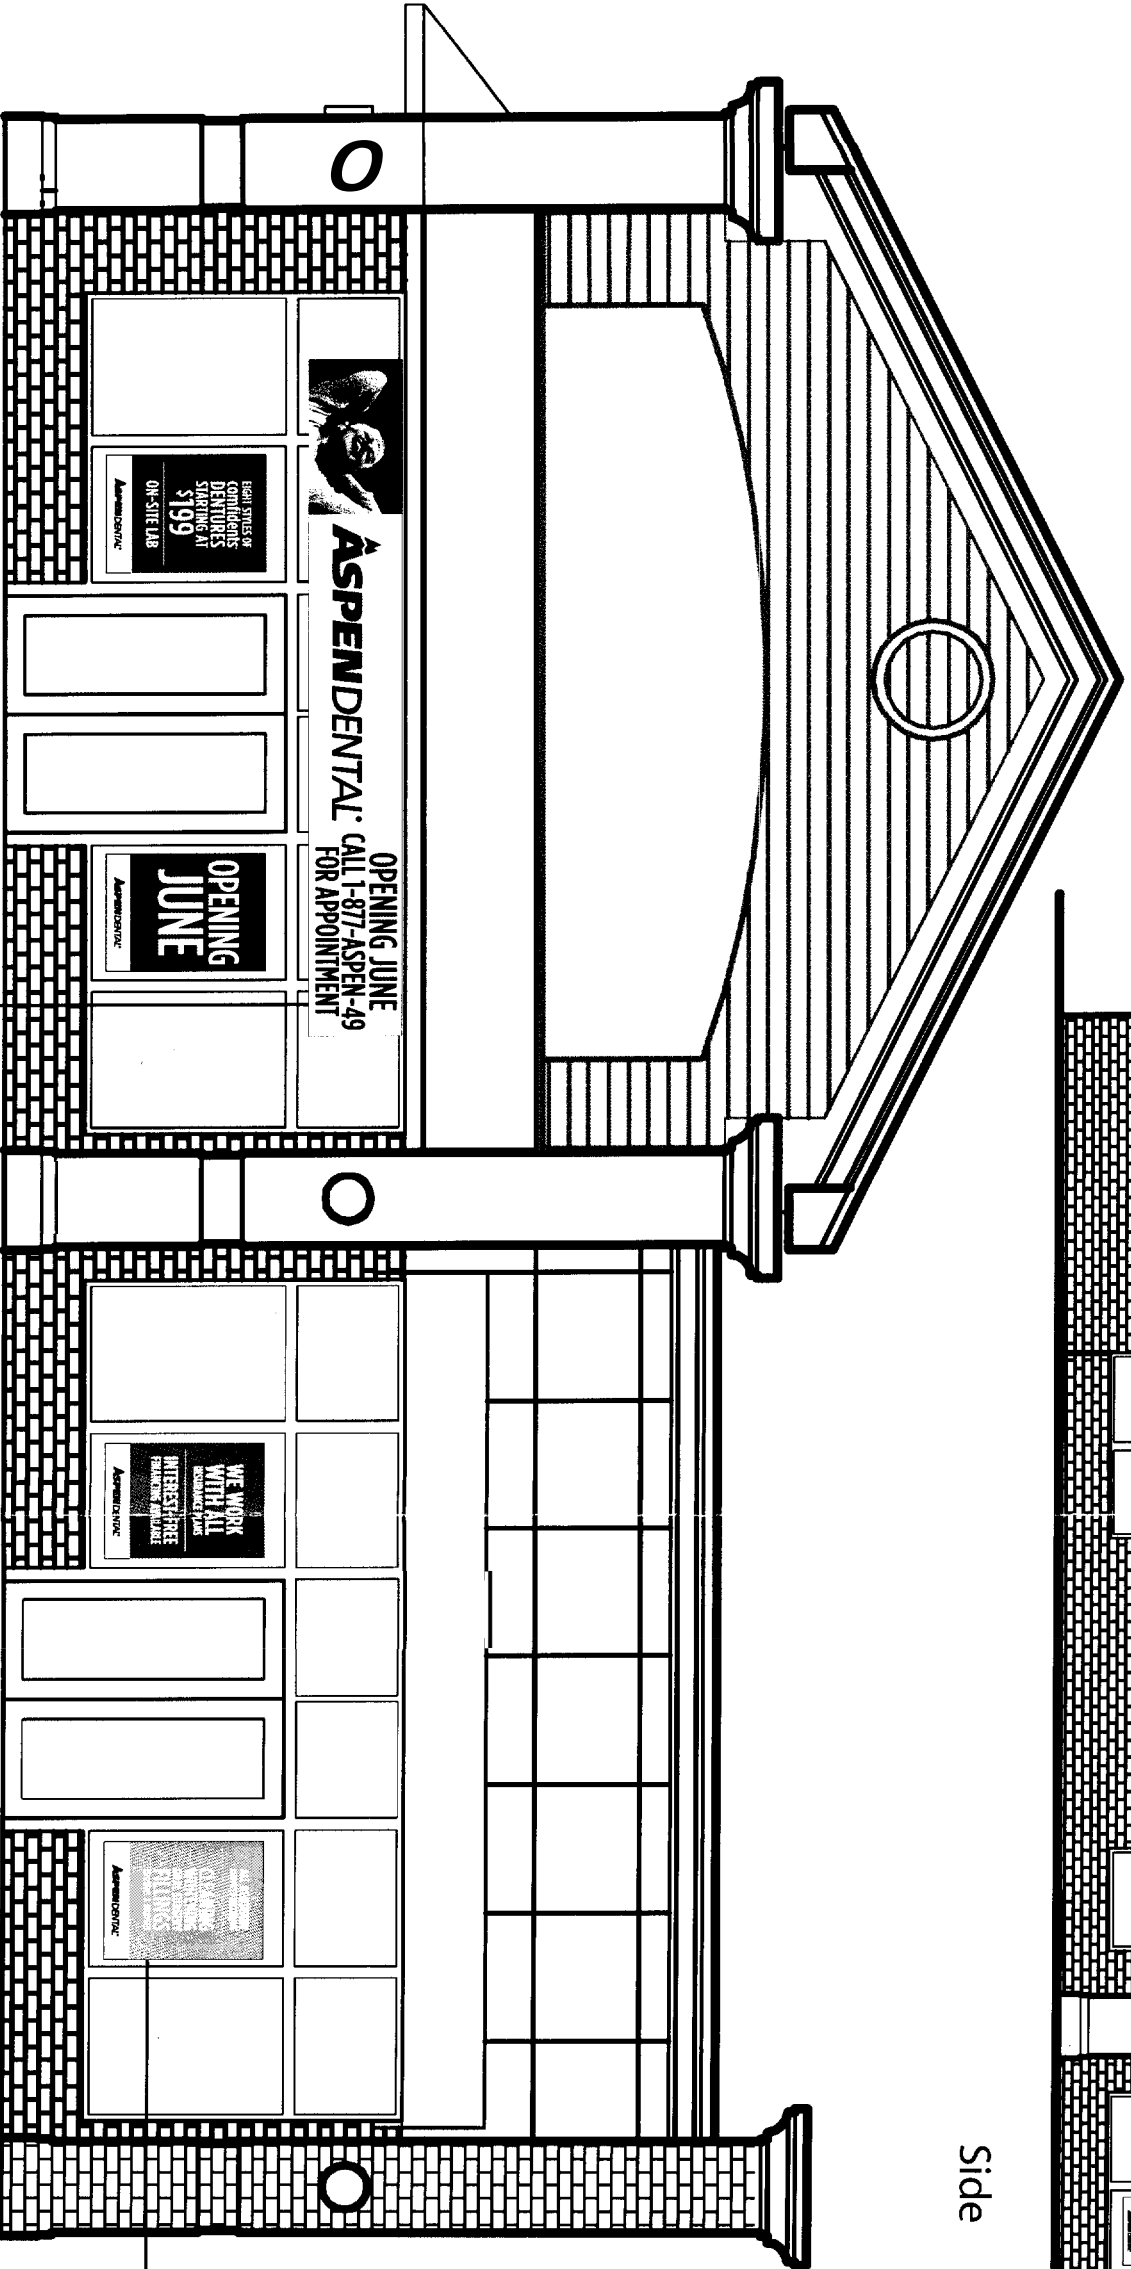

Portland, ME Pre GO

Banner: 220" W X 30" H = 6600 sq ft = 45.83 sq ft
 New banner 153" x 30" = 3158 sq ft

3" Screw & Eye bolts 1/4 20
 & tied around Brick
 Columns on the Bottom

Posters: 36" W X 48" H