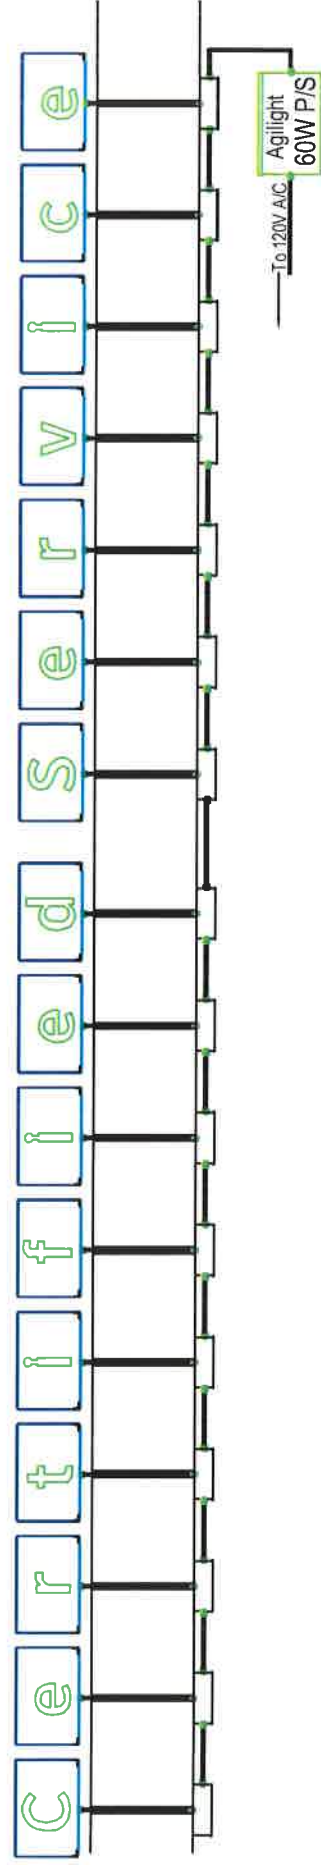

76 Mods
(1) 60W P/S

ELECTRICAL:
 Agilight 60W Power Supply
 CIRCUIT LOAD: 20AMP
 TOTAL CONN LOAD: VARIES
 EACH POWER SUPPLY= 1.0Amp
 TOTAL CIRCUIT REQ'D-Depends on load

Mounting Hardware Chart			
	Masonry	Wood	Metal
1/4" Bolts Thru Wall	X	X	X
1/4" Lags W/Shields	X		
1/4" Lag Bolts		X	
1/4" Toggle Bolts			X

PATTISON
SIGN GROUP, INC.

410 N. CEDAR BLUFF RD. • SUITE 101 • KNOXVILLE, TN 37923
 • Tel (865) 693-1105 • Fax (888) 694-1106 • Toll Free (866) 218-1976

www.pattison.com

Detail: Certified Service - 16"

Account: GM

Date: 11-04-12

Rev. Date:

Scale: as noted

Draftsman:

Rev #:

Page: 1/1