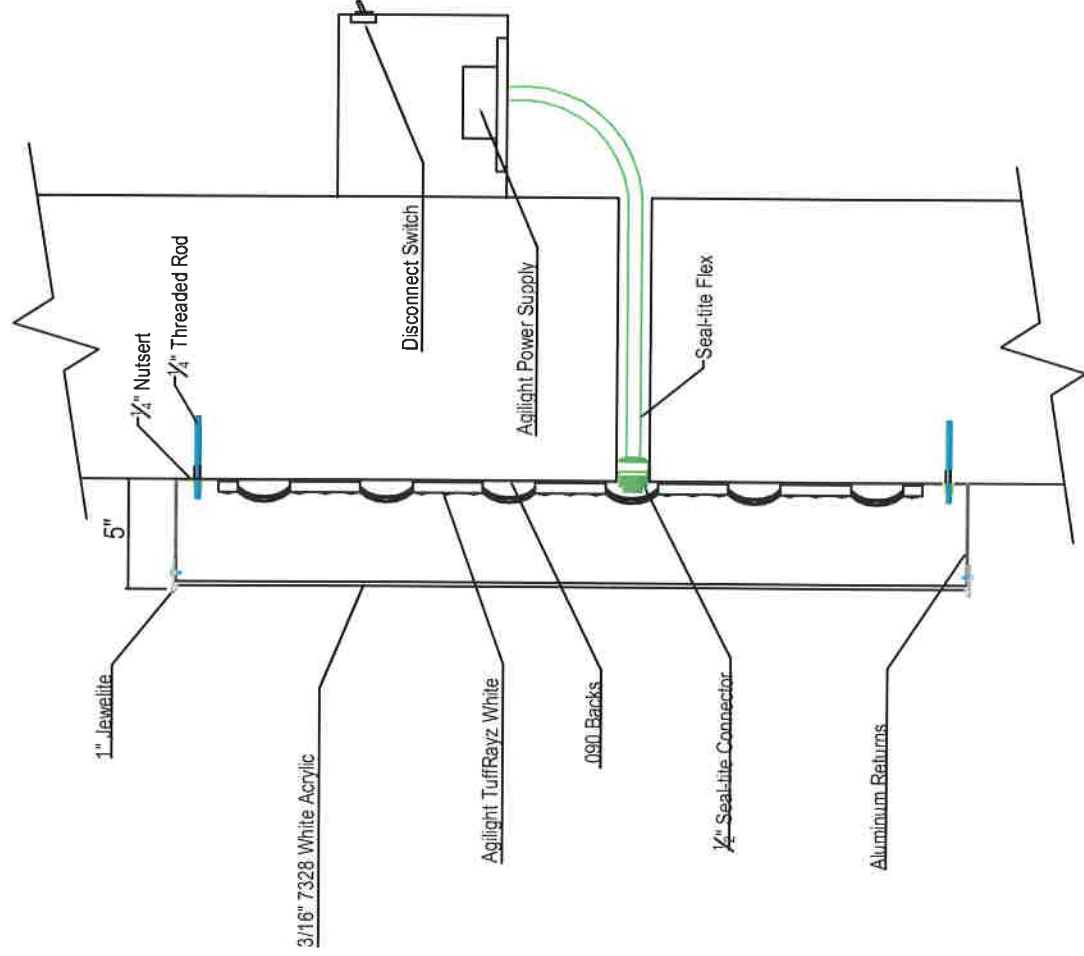

76 Mods
(1) 60W P/S

ELECTRICAL:
 Agilight 60W Power Supply
 CIRCUIT LOAD: 20AMP
 TOTAL CONN LOAD: VARIES
 EACH POWER SUPPLY= 1.0Amp
 TOTAL CIRCUIT REQ'D-Depends on load

Mounting Hardware Chart			
	Masonry	Wood	Metal
1/4" Bolts Thru Wall	X	X	X
1/4" Lags W/Shields	X		
1/4" Lag Bolts		X	
1/4" Toggle Bolts			X

Date: 11-04-12

Rev. Date:

Scale: as noted

Draftsman:

Rev #:

Page: 1/1