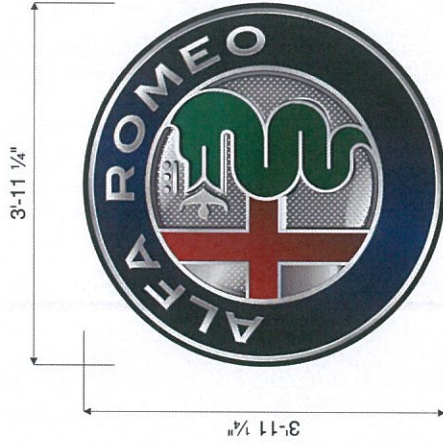

NEW Alfa Romeo S12 Badge

01

Alfa Romeo S12 Logo
15.5 Square Feet
Scale: 1/2" = 1'

- Logo to be .118" formed face with vinyl decoration
- Sign to be internally illuminated with LEDs

- Chrome Mustang Mirror
- Blue 3M Indigo 7725-27
- Red 3M Burgundy 3630-49
- Green Avery Denison UC 900-792-T
- Silver 3M Silver 7725-120

2035 Lakeside Centre Way, Suite 250
Knoxville, TN 37922
865.692.4058
www.principle-group.us.com

Revision #: 3
Date: 12-15-16
Designer: MSS

Address: 4 Rand Road
City, ST: Portland, ME
Dealer Name: 32-69056 - Portland