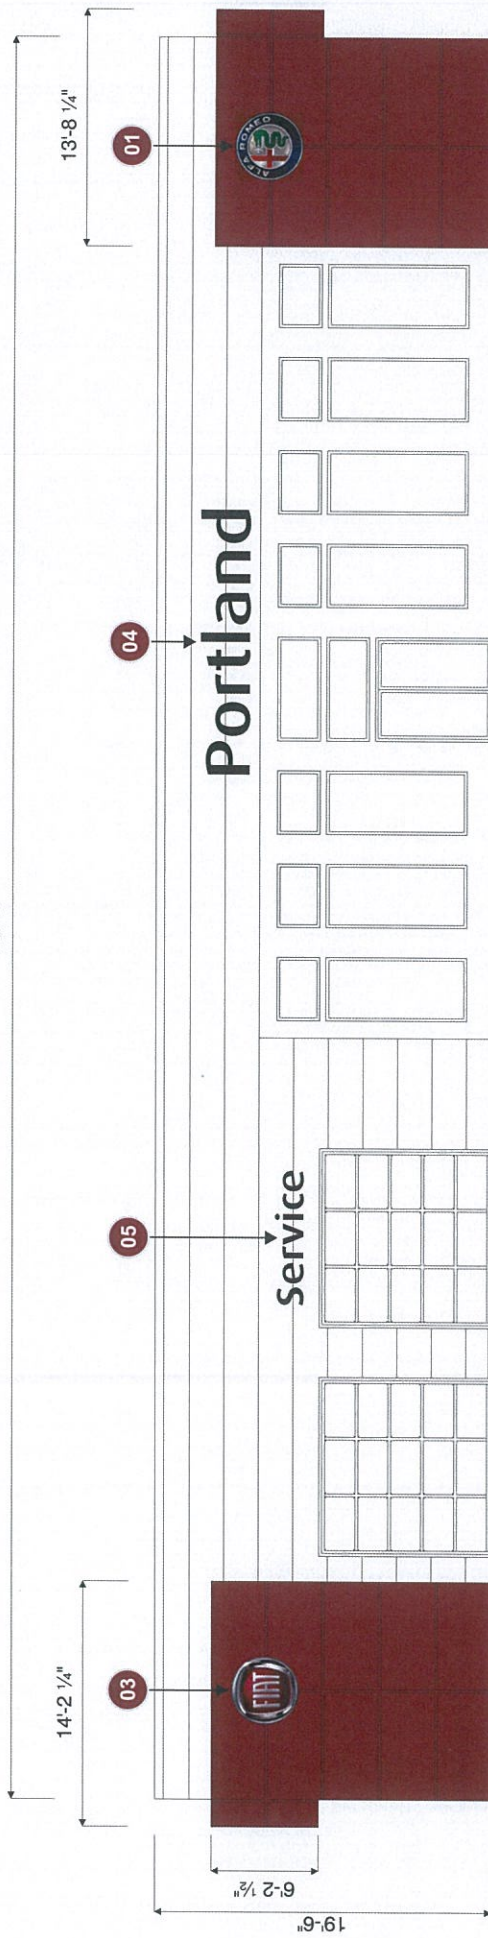

EXISTING
RECOMMENDED

Scale: 3/32" = 1'

101'-9"

EXISTING
FIAT BADGE
LEAVE AS IS

EXISTING
SERVICE LETTERS
LEAVE AS IS

EXISTING
DEALER NAME LETTERS
LEAVE AS IS

RECOMMENDATION:
NEW ALFA ROMEO BADGE