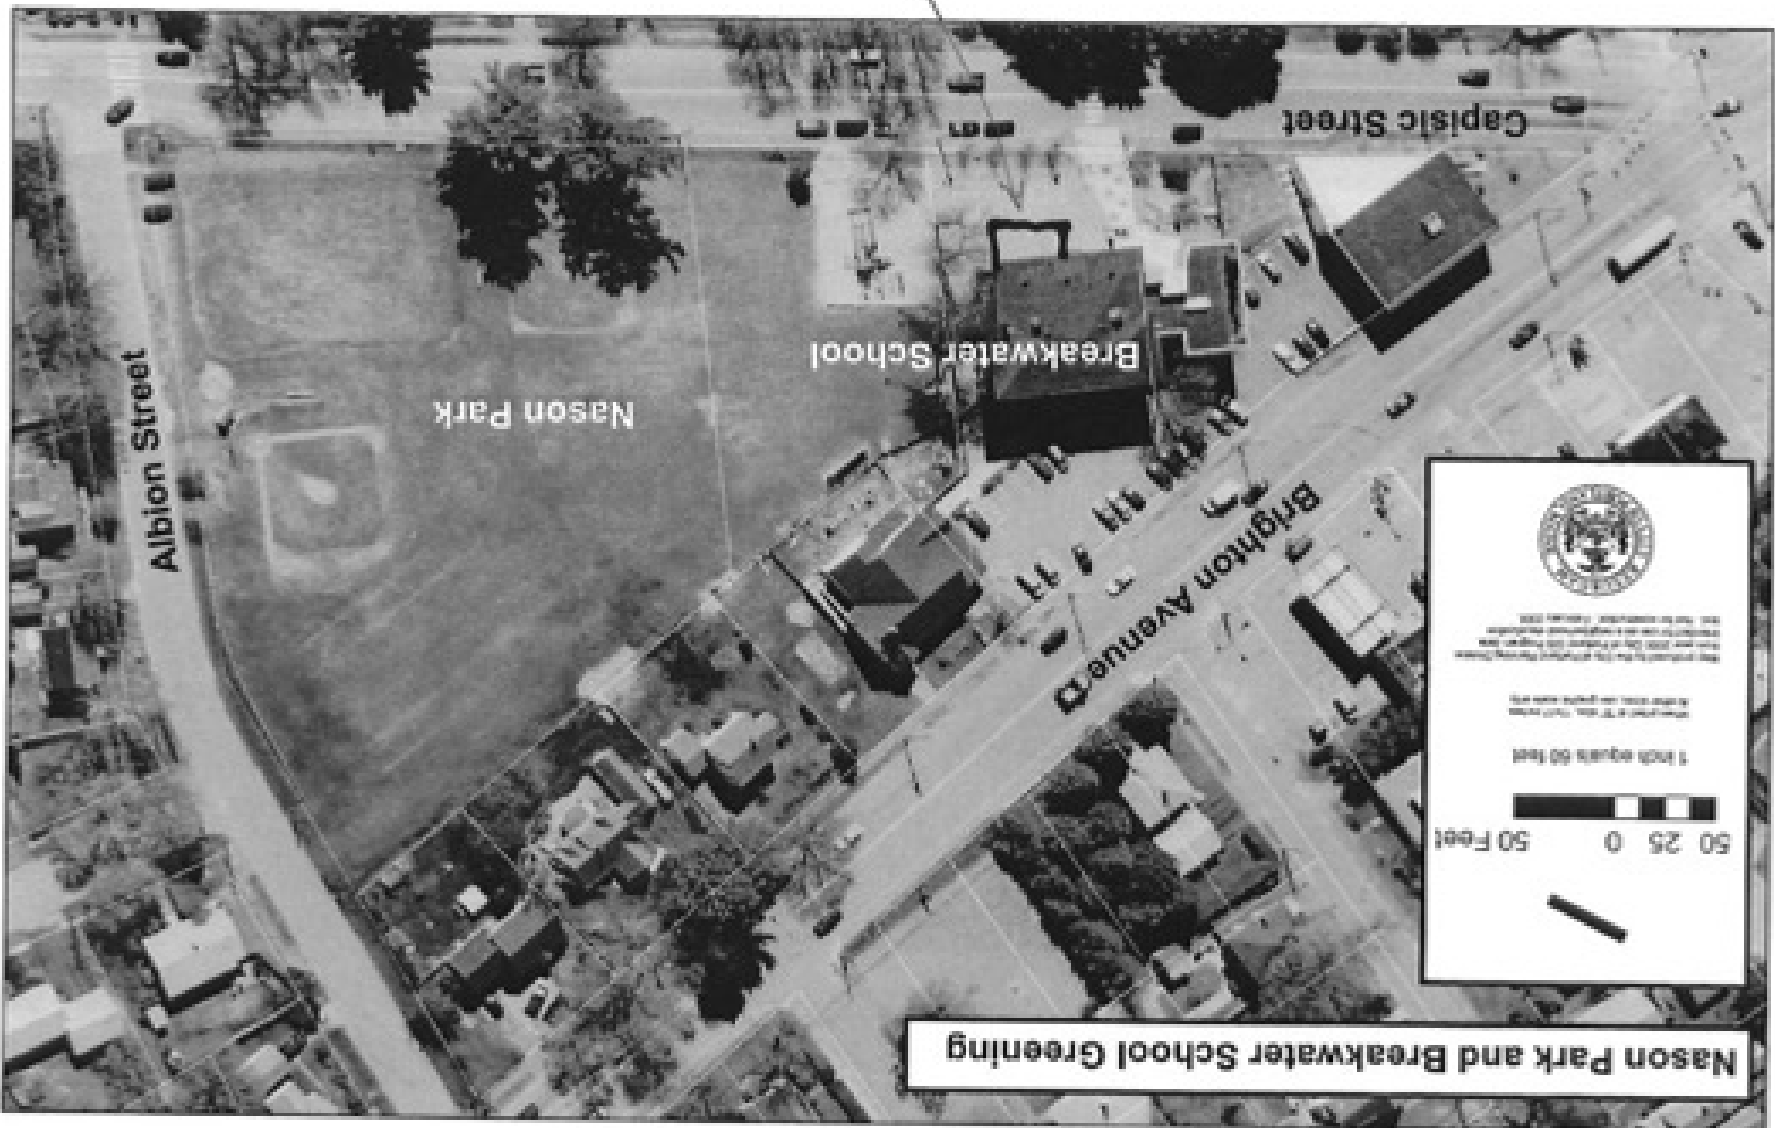

PROPOSED SHED LOCATION

Nason Park and Breakwater School Greening