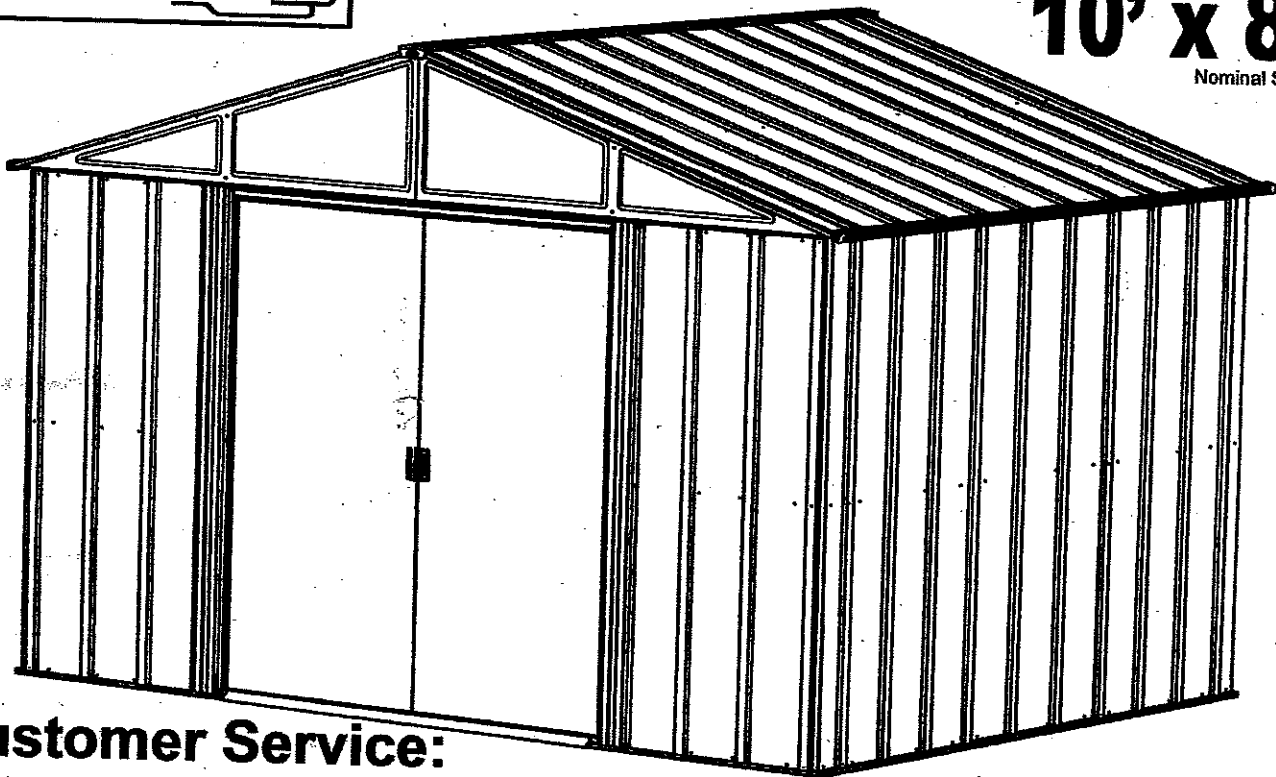

717420516

Owner's Manual & Assembly Guide

ARROW
STORAGE PRODUCTS

www.arrowsheds.com

Model No. AR108-A
LW108

10' x 8'
Nominal Size

Customer Service:
1-800-851-1085 or
assist@arrowsheds.com

Base Size	121" x 92 3/4"
	307,3 cm x 235,6 cm

For proper base construction see page 12

BUILDING DIMENSIONS

† Size rounded off to the nearest foot

Approx. † Size	Storage Area		Exterior Dimensions (Roof Edge to Roof Edge)			Interior Dimensions (Wall to Wall)			Door Opening	
			Width	Depth	Height	Width	Depth	Height	Width	Height
10' x 8'	74 Sq. Ft.	440 Cu. Ft.	123 1/4"	95 1/4"	81 3/8"	118 1/4"	90"	80 1/8"	55 1/2"	60"
3,0 m x 2,3 m	6,9 m ²	12,5 m ³	313,1 cm	241,9 cm	206,7 cm	300,4 cm	228,6 cm	203,5 cm	141,0 cm	152,4 cm