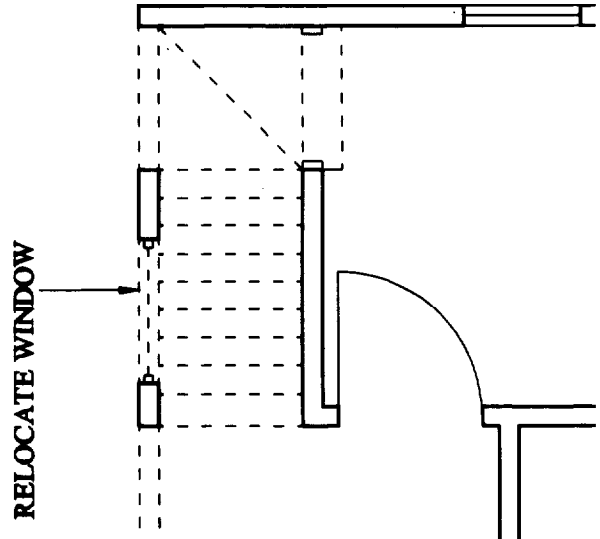

48 Union Wharf Portland, Maine 04101  
(207) 772-6022 Fax (207) 772-4056

ARCHETYPE, P.A.  
ARCHITECTS

Owner:

RE ROWE AVE  
Foundation Detail

WINDOWS NEED TO BE  
RELOCATED TO MEET EGRESS REQUIREMENTS