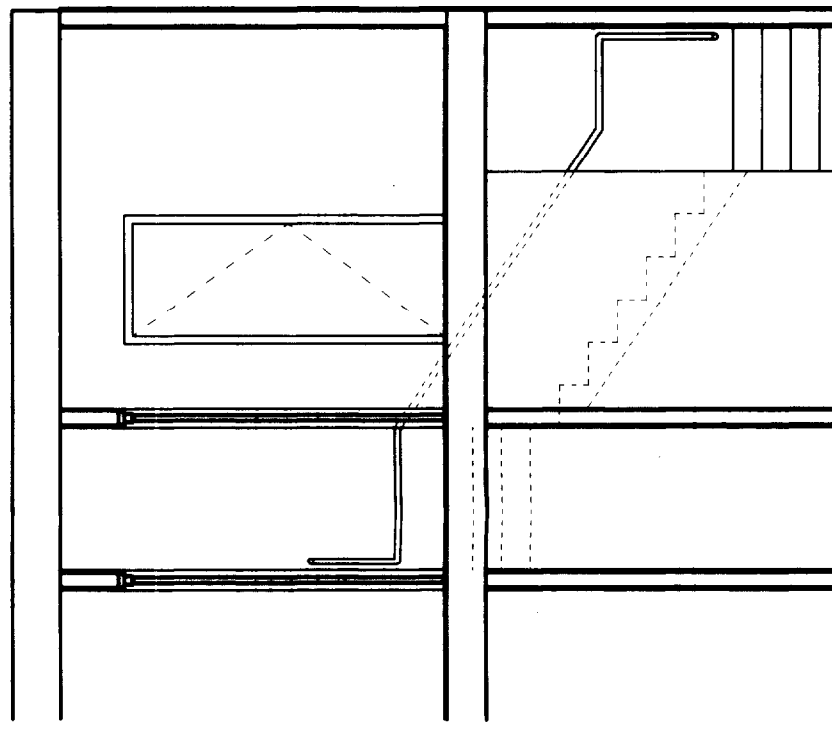

48 Union Wharf Portland, Maine 04101  
(207) 772-6022 Fax (207) 772-4056

ARCHETYPE, P.A.  
ARCHITECTS

Owner:

RE ROWE AVE  
Foundation Detail

WINDOWS NEED TO BE  
RELOCATED TO MEET EGRESS REQUIREMENTS