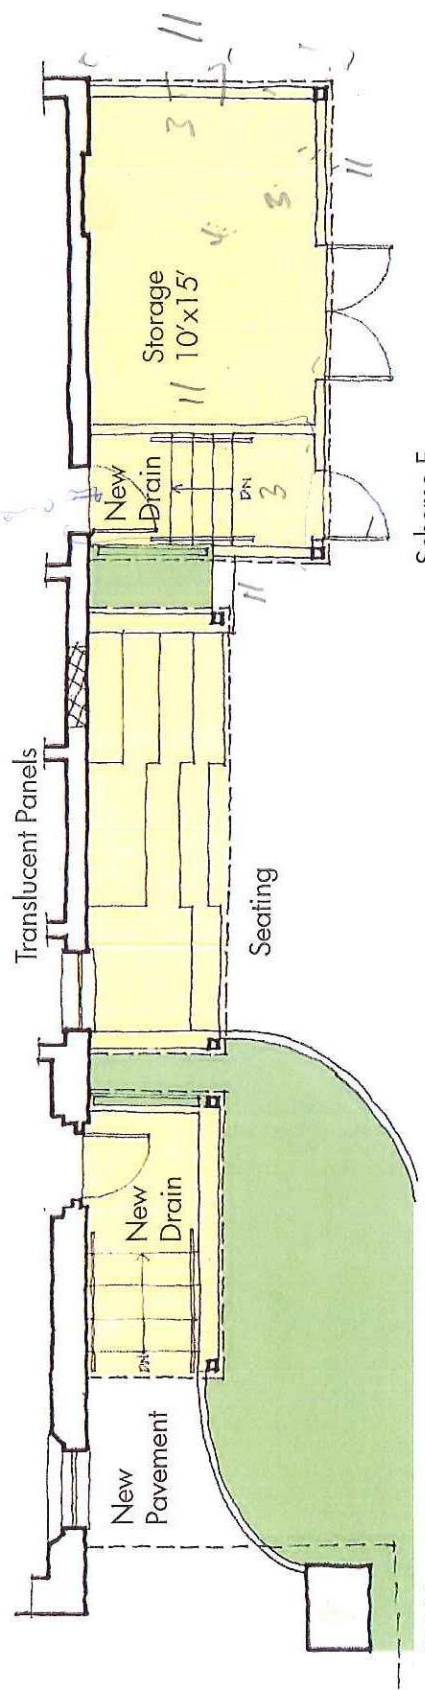

856 Brighton ave. Portland ME 04102

ELEVATION

PLAN

Scheme F  
Breakwater School Canopy

November 11th, 2010  
PORTLAND, MAINE

Scott Simons Architects