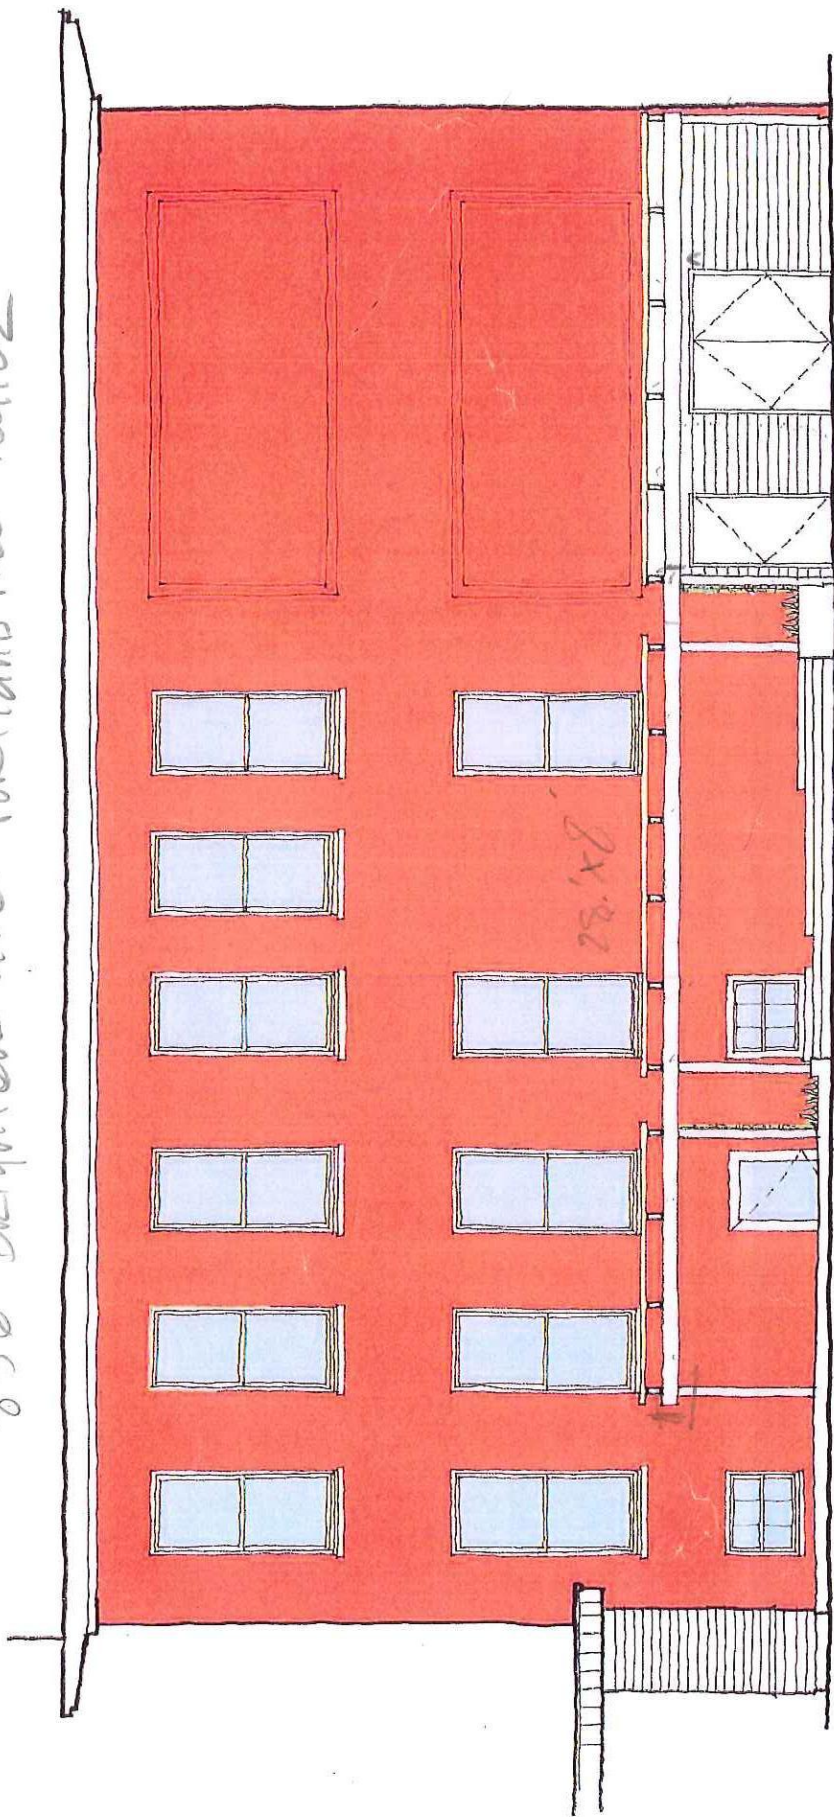

856 Brighton ave. Portland ME 04102

ELEVATION

PLAN

Scheme F  
Breakwater School Canopy

November 11th, 2010  
PORTLAND, MAINE

Scott Simons Architects