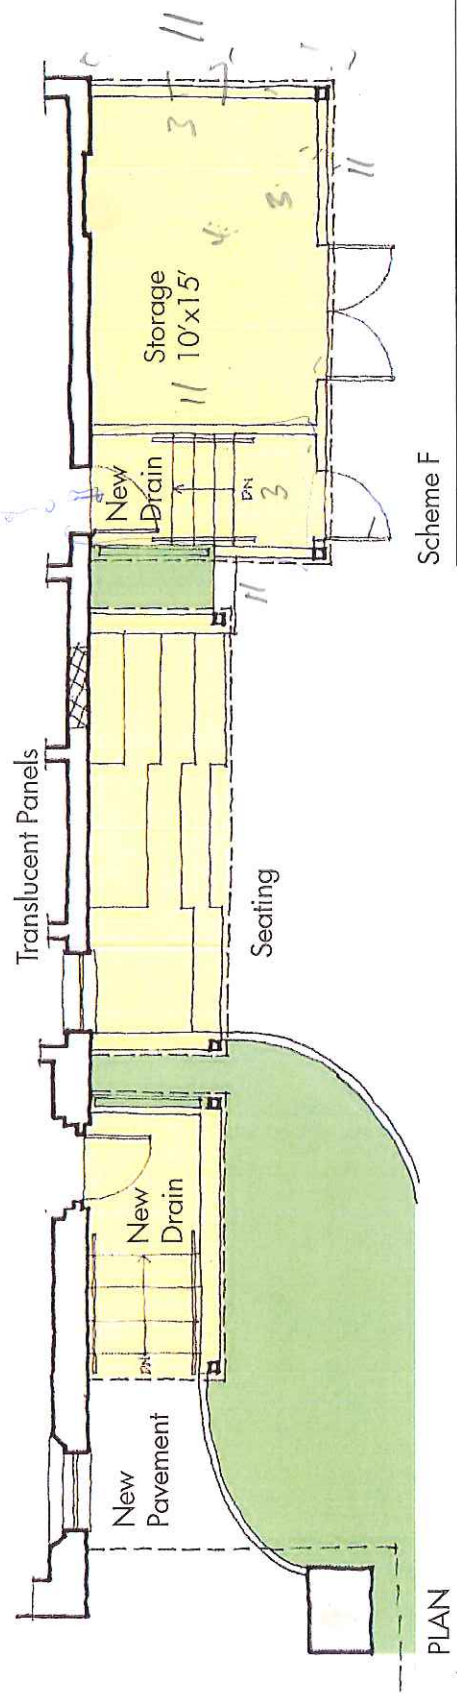

856 Brighton ave. Portland ME 04102

ELEVATION

455

PLAN

Scheme F
Breakwater School Canopy

November 11th, 2010
PORTLAND, MAINE