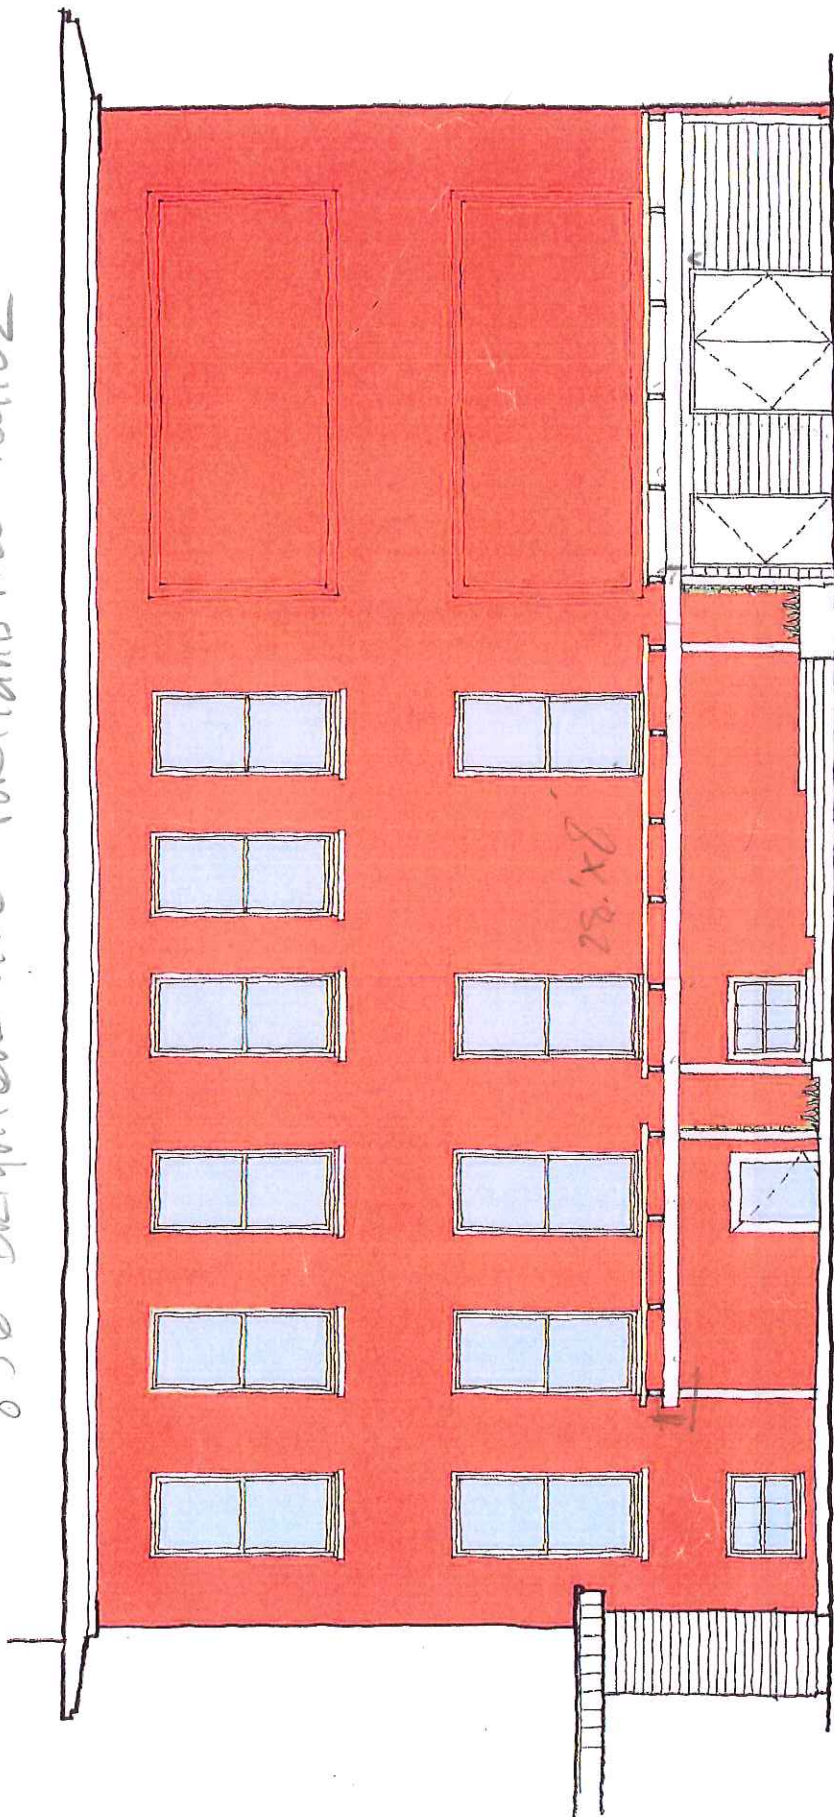

856 Brighton ave. Portland ME 04102

ELEVATION

455

PLAN

Scheme F
Breakwater School Canopy

November 11th, 2010
PORTLAND, MAINE