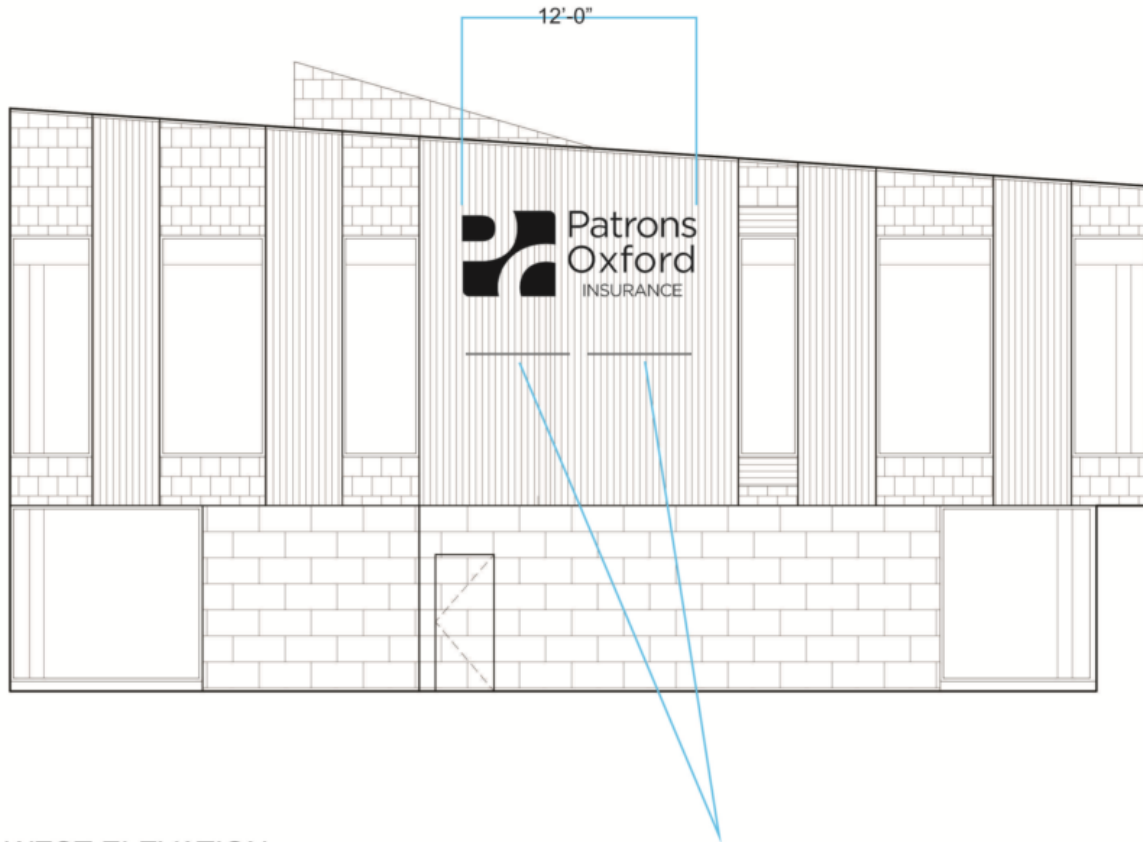

Patrons Oxford Insurance Wall Sign

WEST ELEVATION

SCALE: 1/8" = 1'-0"

Sign will be lit from below by thin LED strips attached to building

Client & Location

Rand Rd
Portland ME

Customer Approval Signature

Revisions

Drawing ID

Date
6.13.17

Page #

Drawn By

Sales Rep

WO #