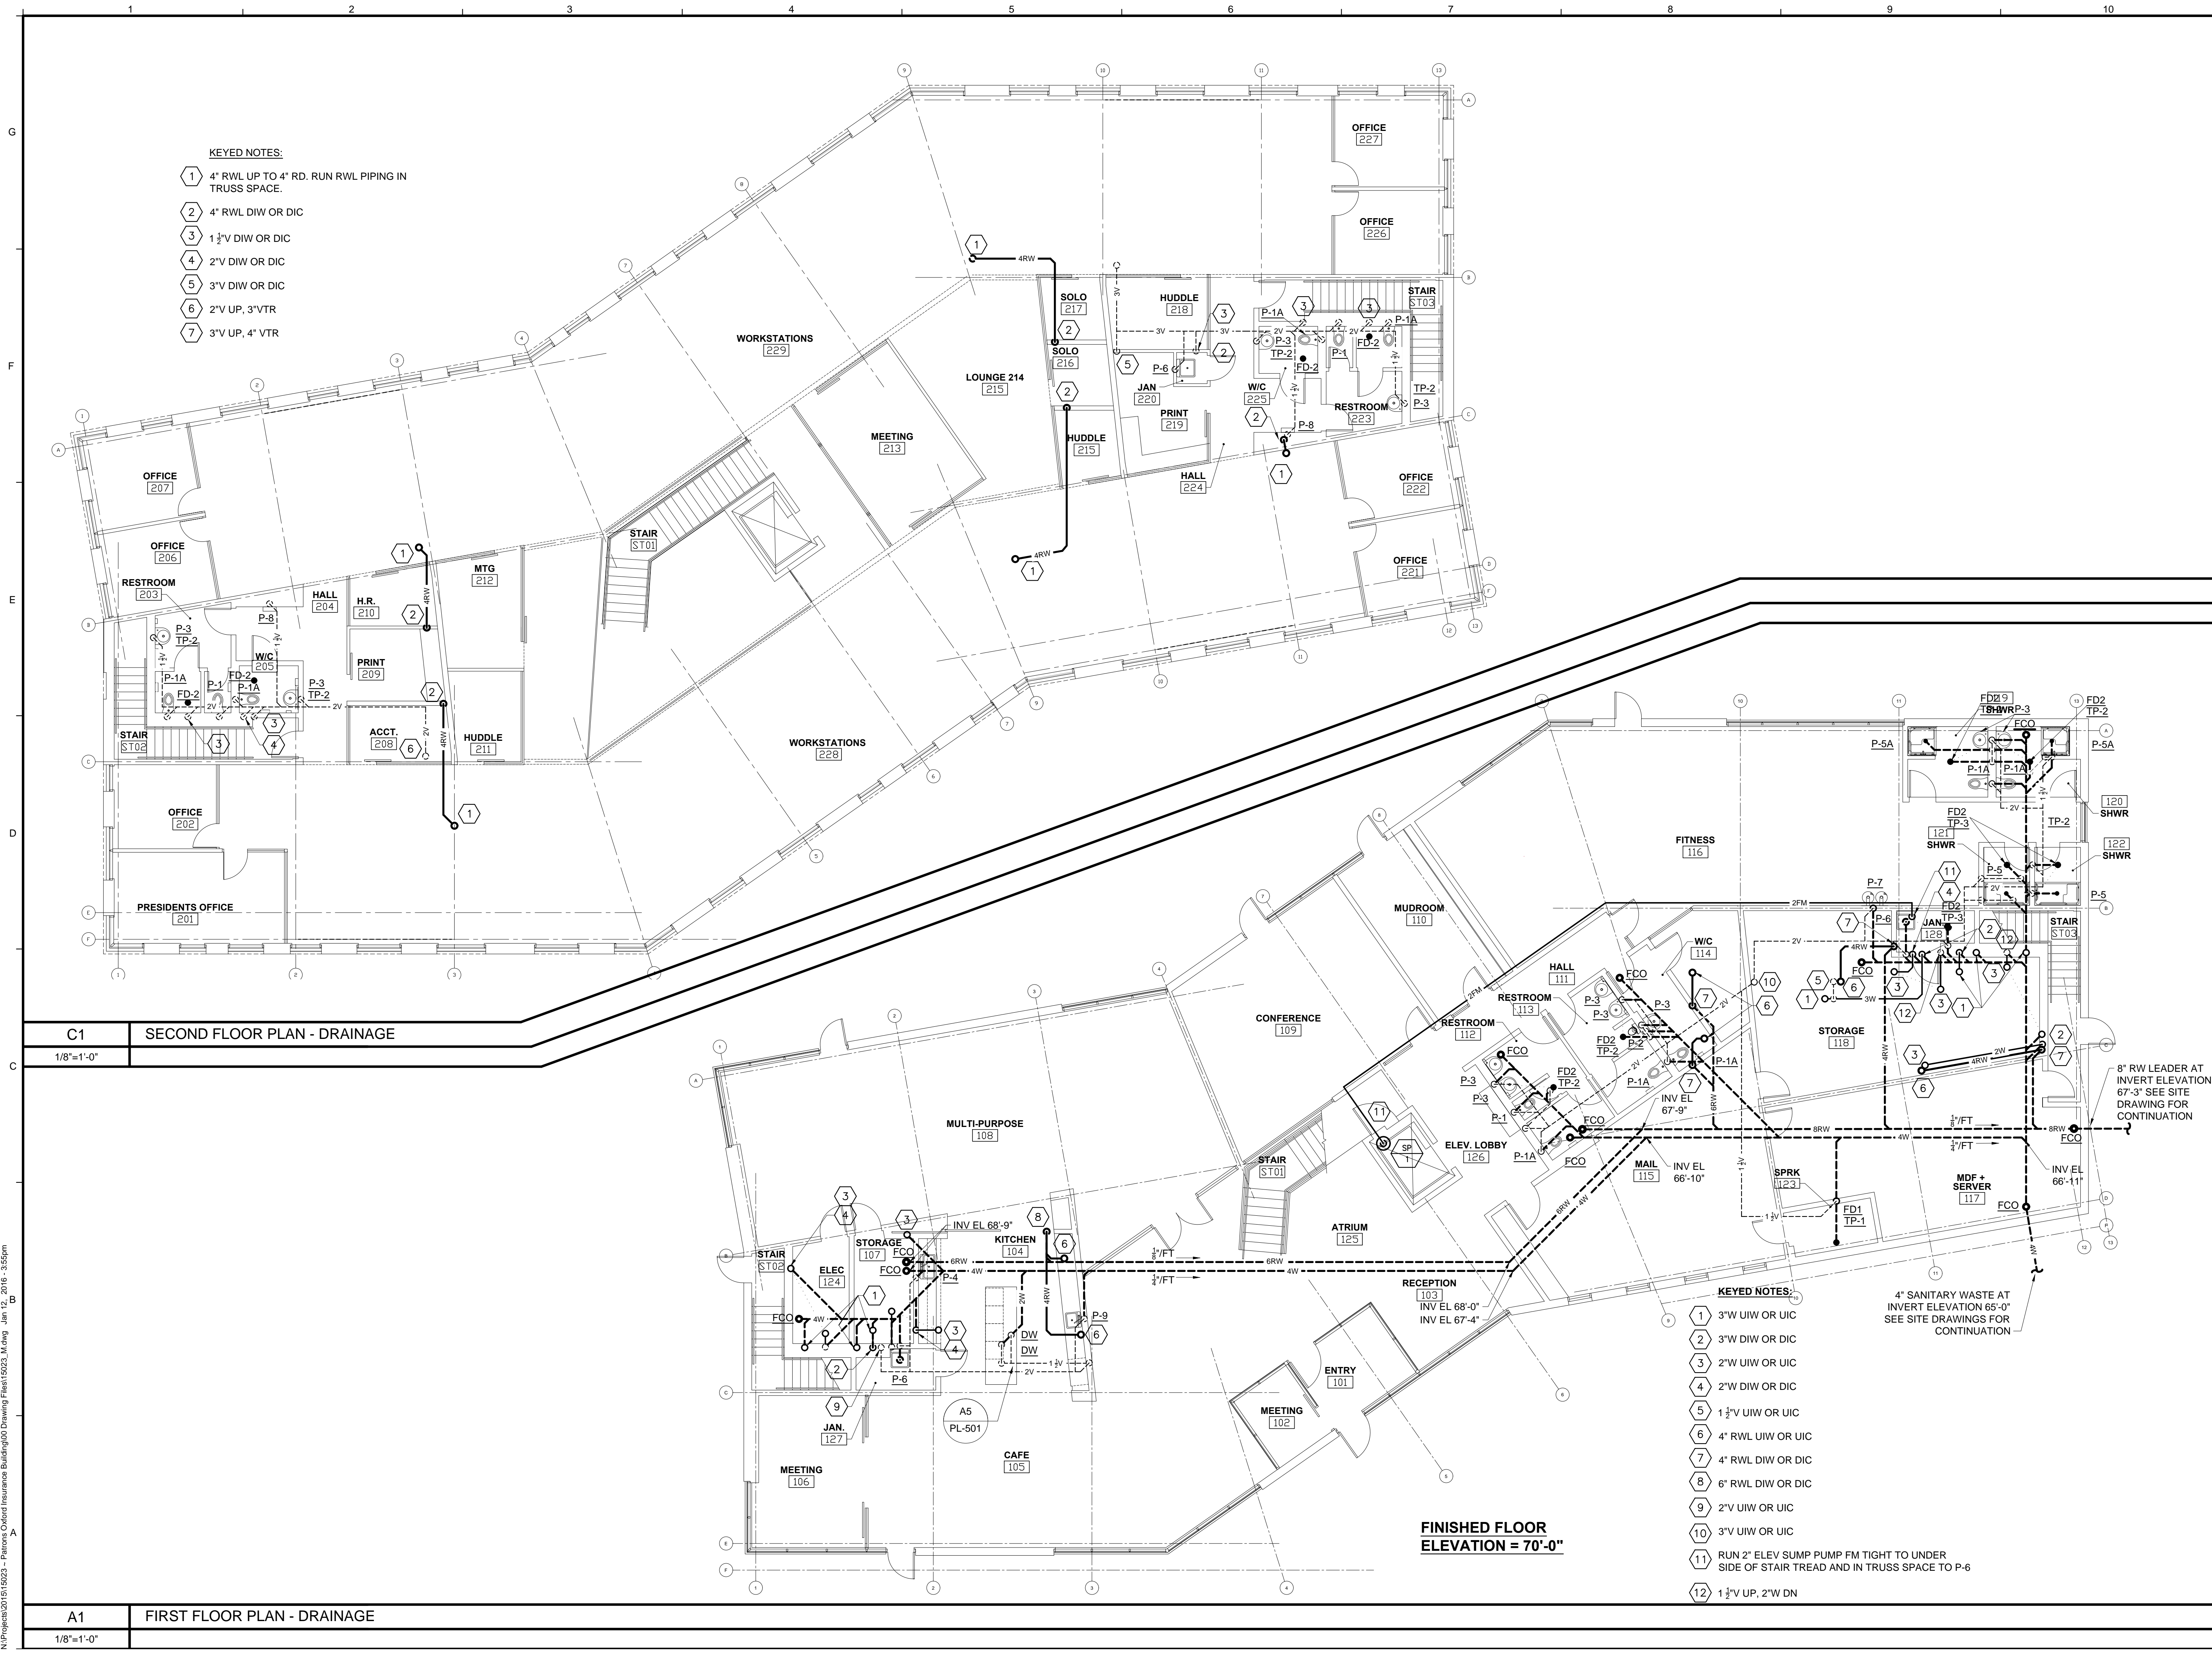

REVISION:	DATE
1	DATE
2	DATE
3	DATE
4	DATE
5	DATE
6	DATE

N:\Projects\2015\15023 - Patrons Oxford Offices Building\00 Drawing\15023\_M.dwg Jan 13, 2016 3:55pm