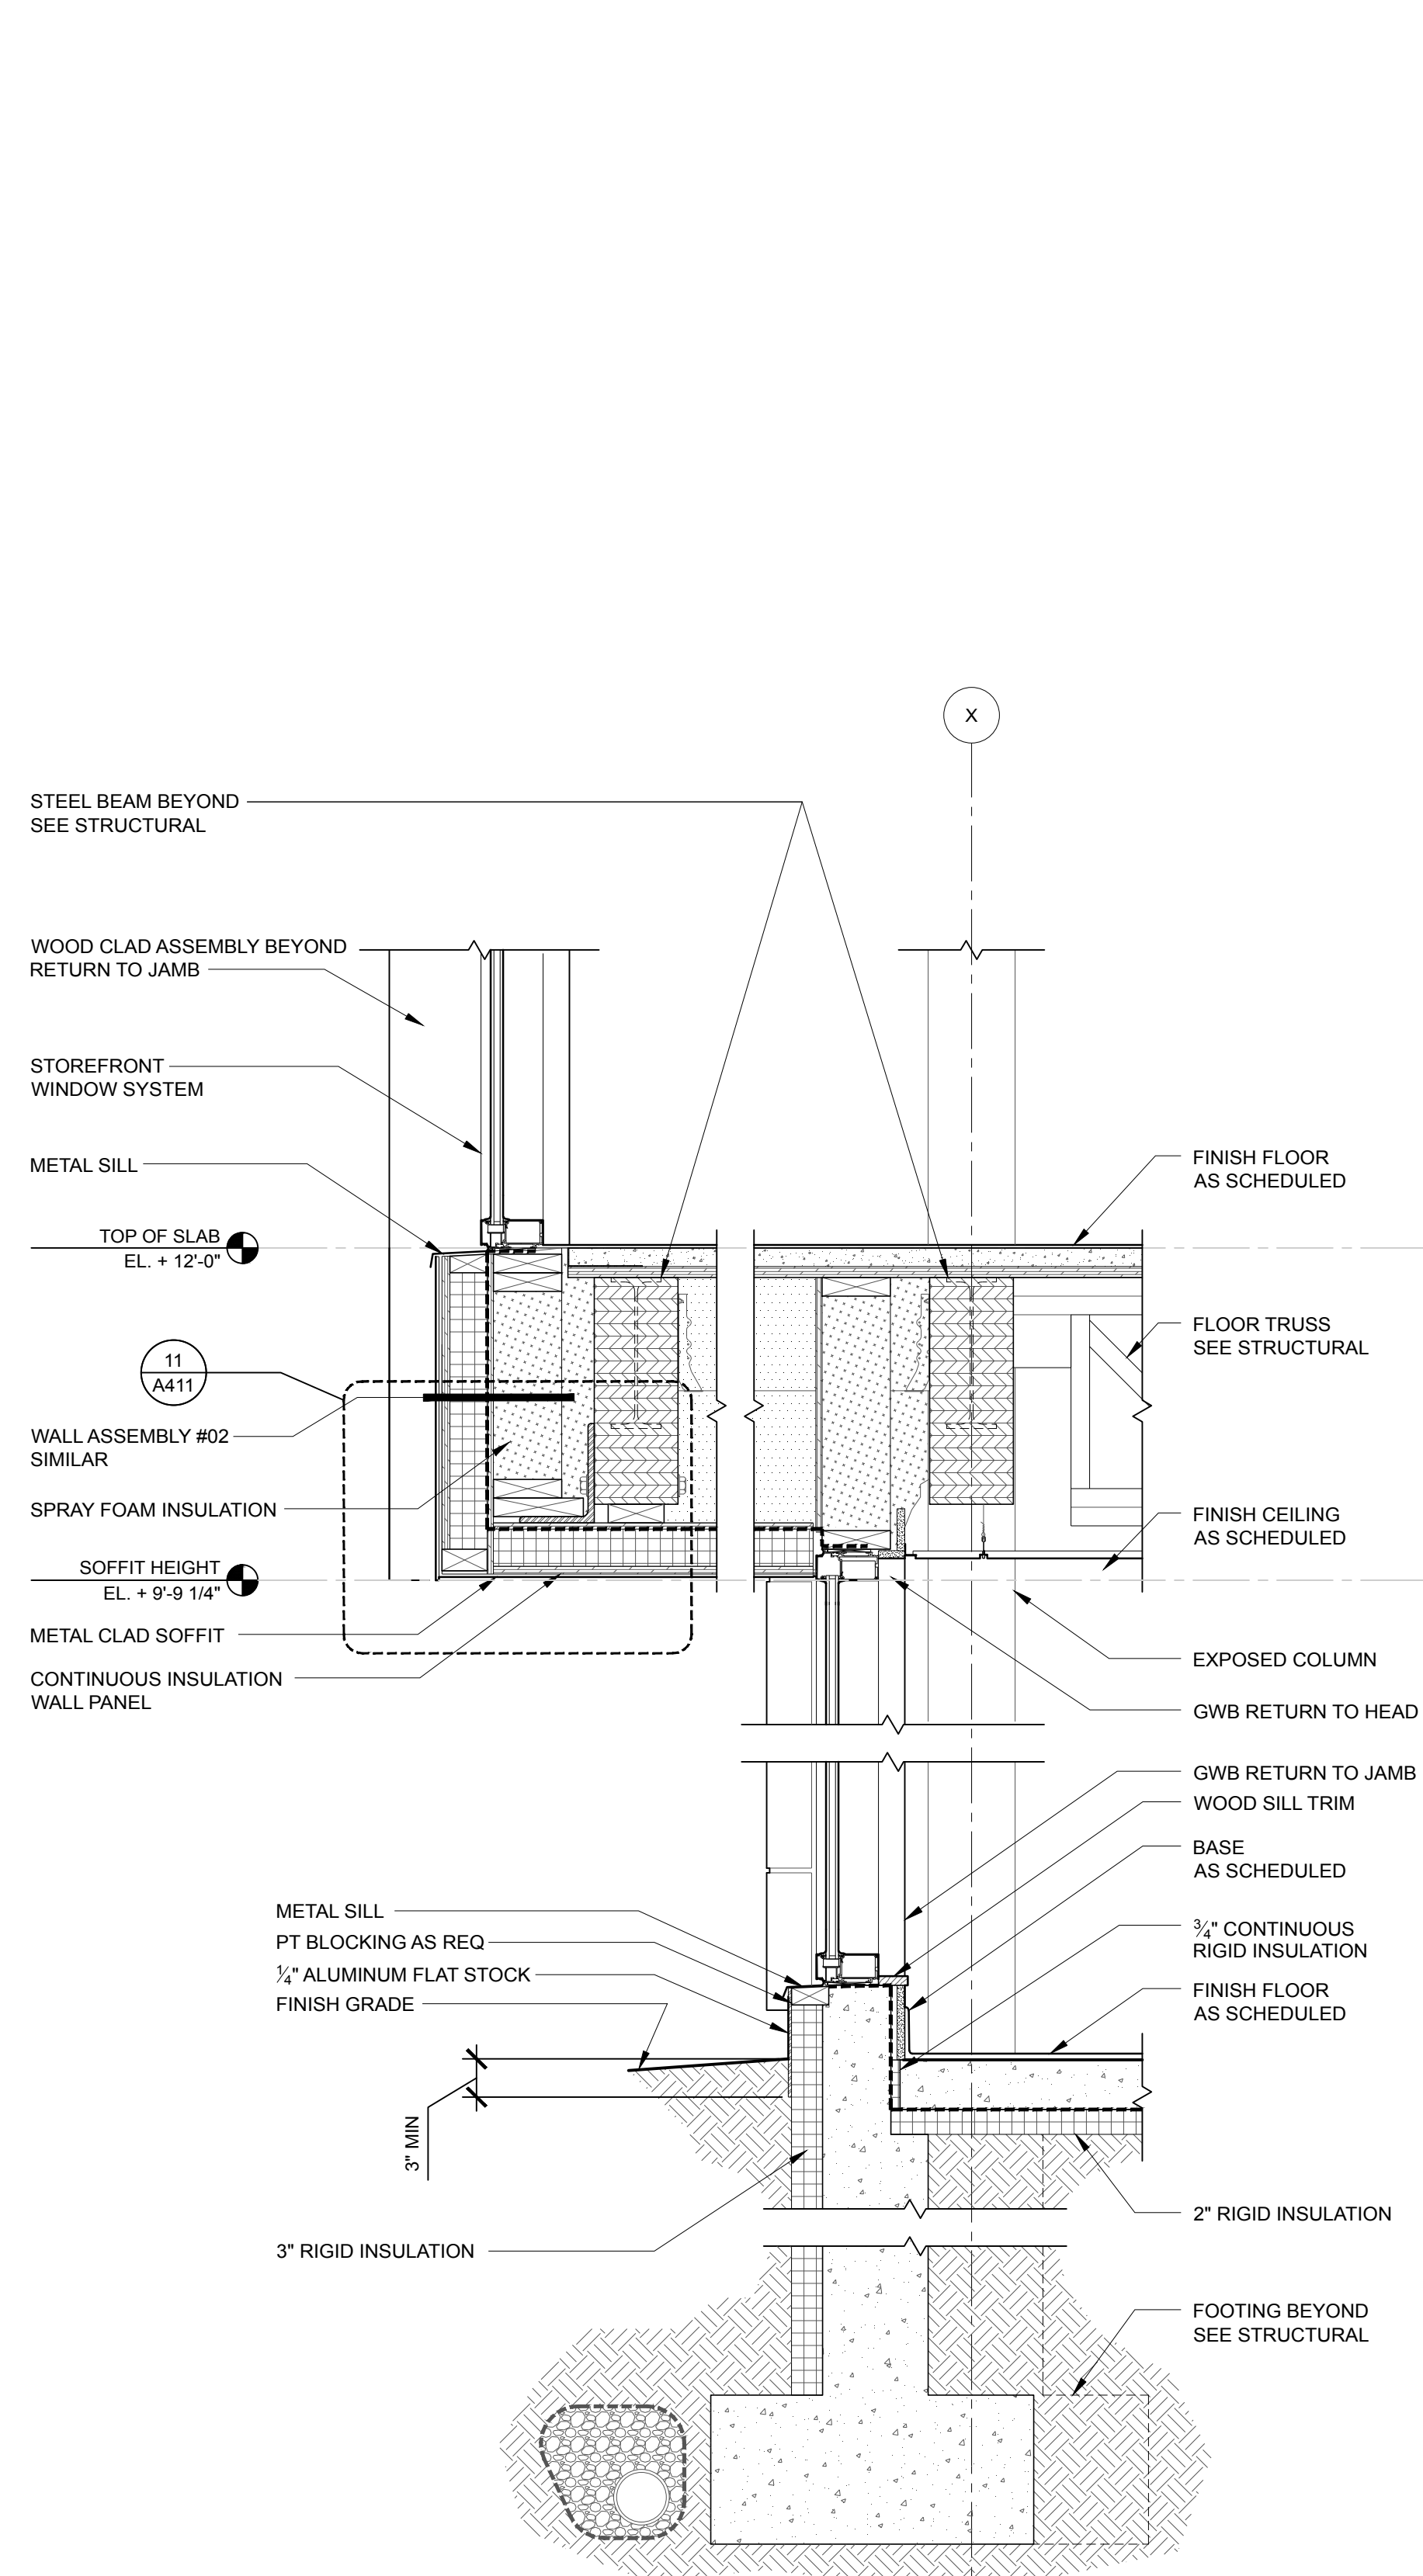

2 WALL SECTION
SCALE: 1" = 1'-0"

PROJECT NAME:

PATRONS OXFORD OFFICES

97 TECHNOLOGY PARK DRIVE
PORTLAND, MAINE 04102
UNITED STATES OF AMERICA

SEAL:

REVISION:

1	DATE
2	DATE
3	DATE
4	DATE
5	DATE
6	DATE

DATE OF ISSUE: 14 JANUARY 2016
PROJECT NUMBER: 2105-0100 PATRONS OXFORD
STATUS: CONSTRUCTION DOCUMENTS

WALL SECTIONS

A313

1 WALL SECTION
SCALE: 1" = 1'-0"