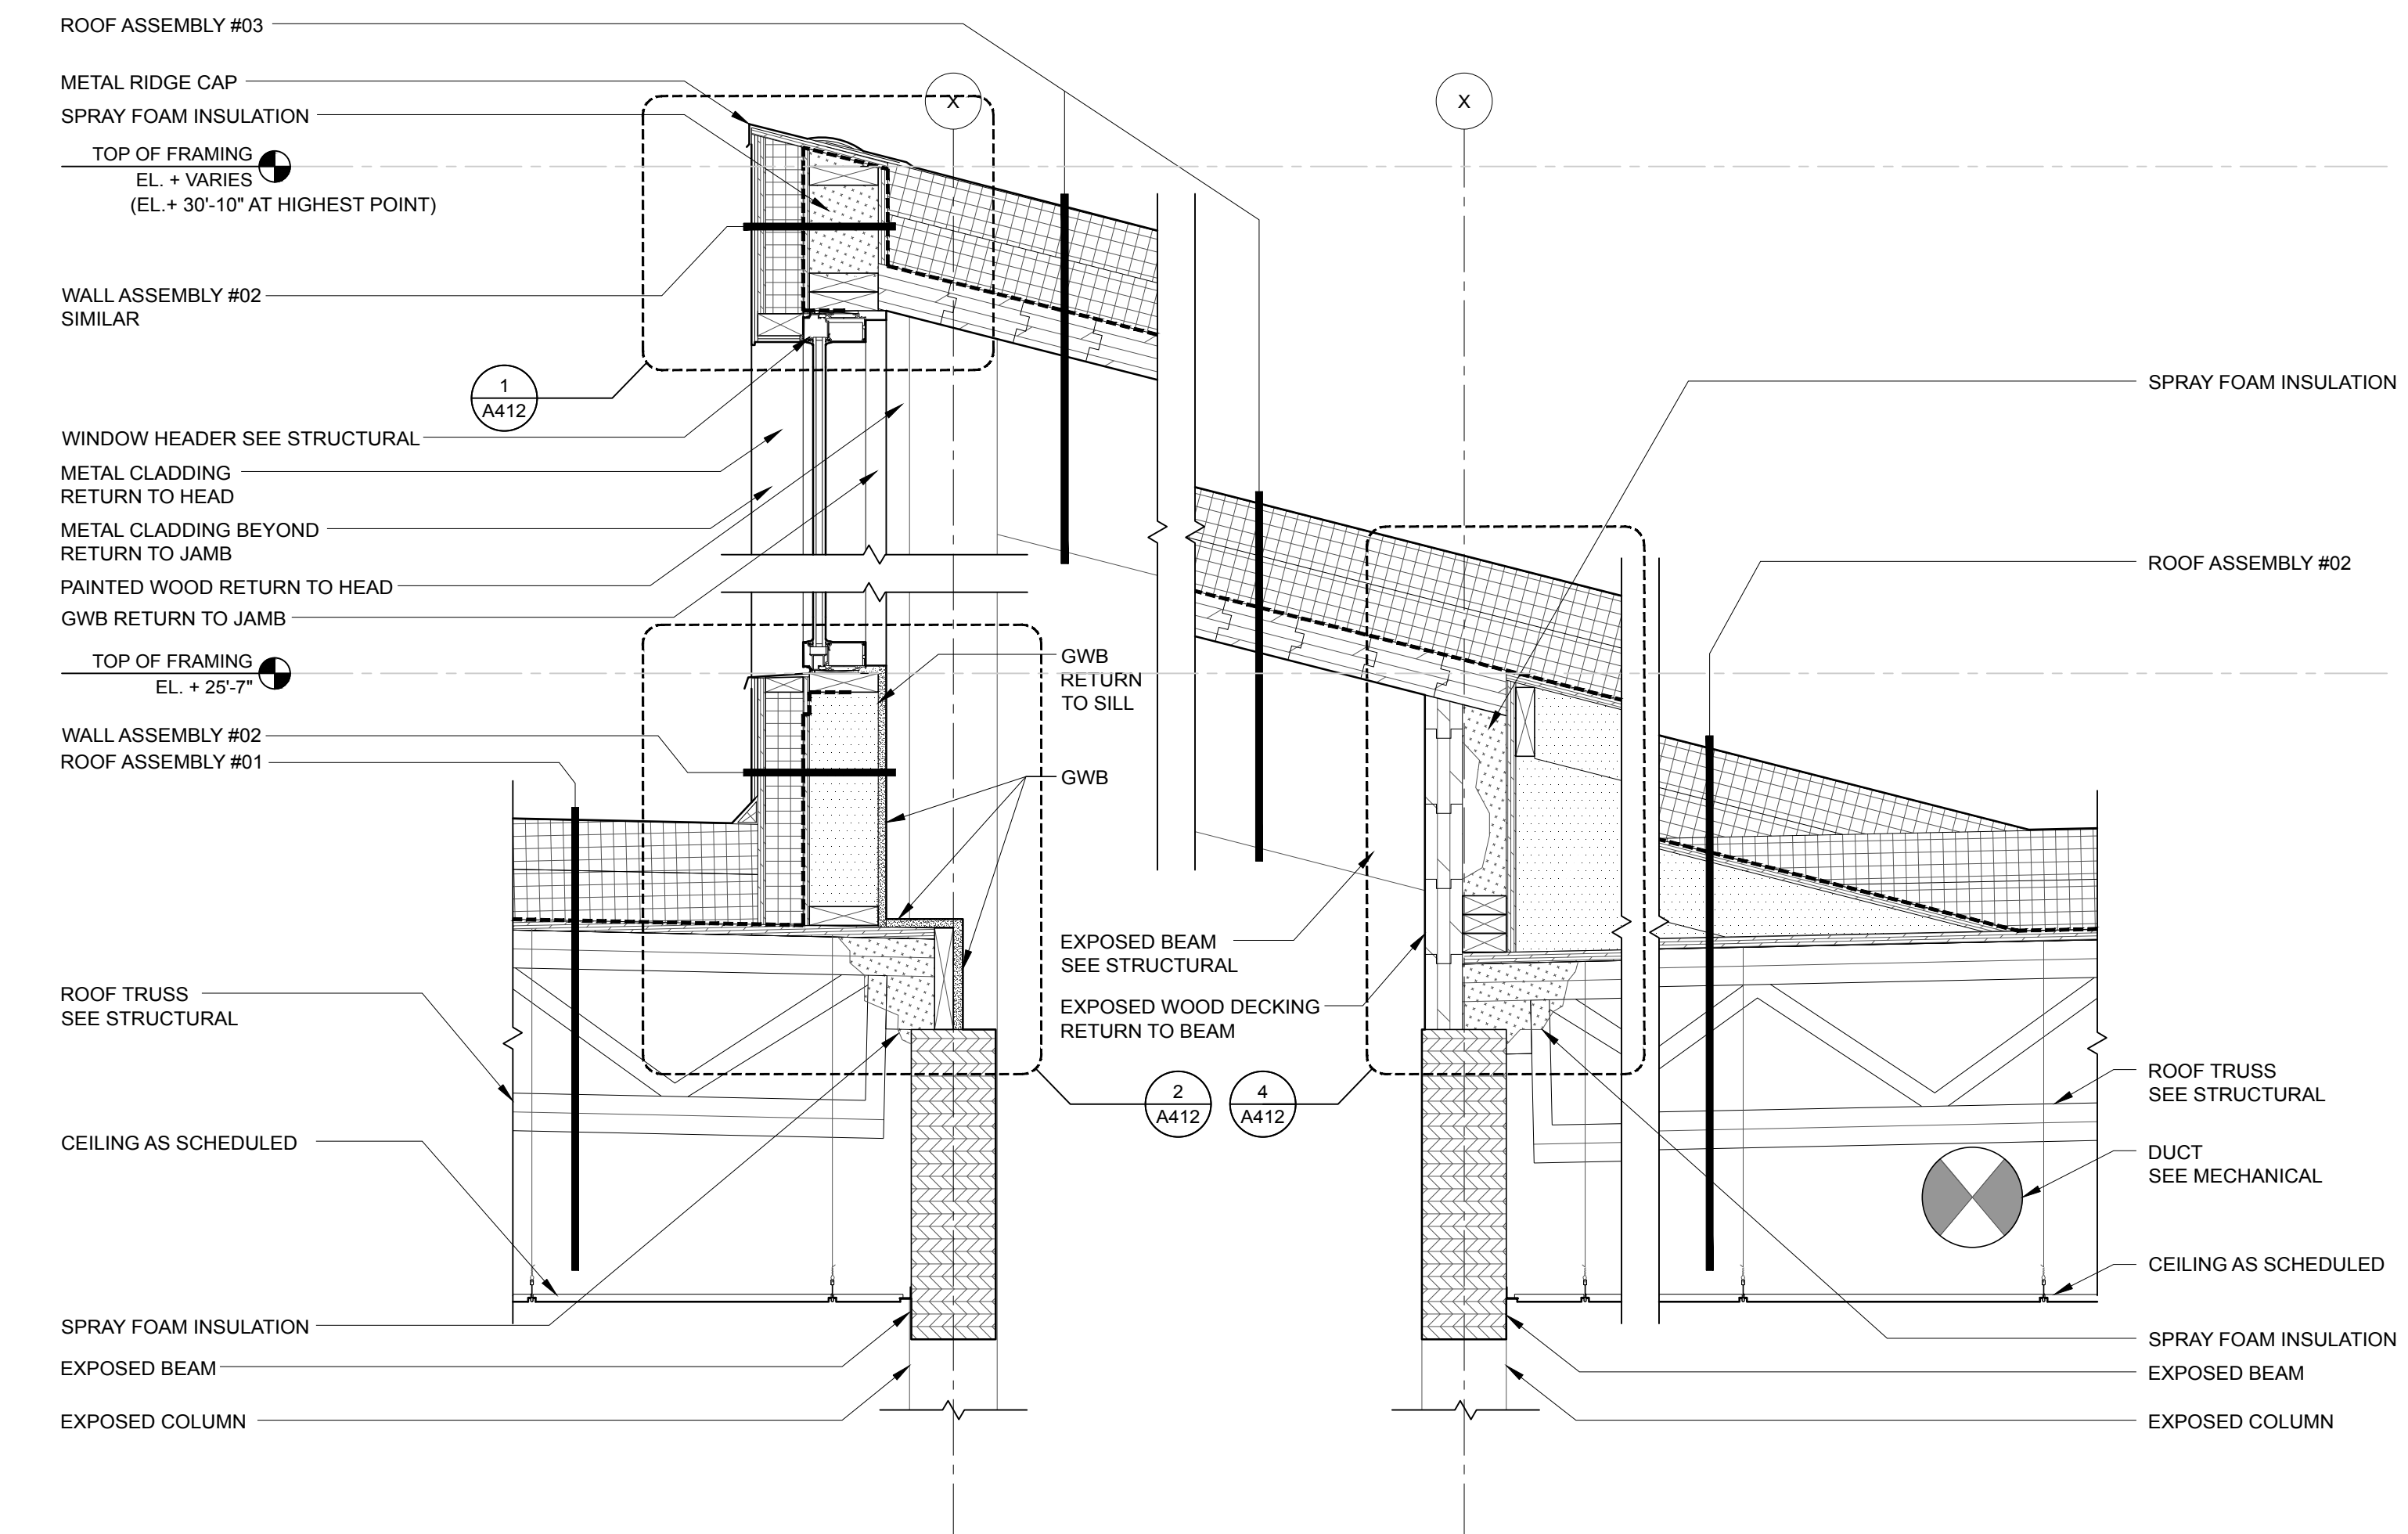

PROJECT NAME:

PATRONS OXFORD OFFICES

97 TECHNOLOGY PARK DRIVE
PORTLAND, MAINE 04102
UNITED STATES OF AMERICA

SEAL:

REVISION:

1	DATE
2	DATE
3	DATE
4	DATE
5	DATE
6	DATE

DATE OF ISSUE: 14 JANUARY 2016
PROJECT NUMBER: 2105-0100 PATRONS OXFORD
STATUS: CONSTRUCTION DOCUMENTS

WALL SECTIONS

A313