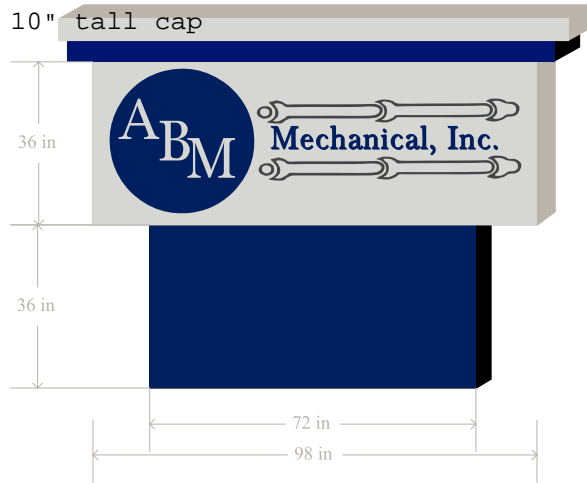

Existing Sign

512 Wolfboro Rd.
Stetson, Me. 04488
Phone: (207)296-2400
Fax: (207)296-2401
info@signservicesofmaine.com
ssi@signservicesofmaine.com

www.signservicesofmaine.com

Location:
Bangor/Brewer

Project: New Monument Signs
Drawing #: ABM02

Date: 7/26/2016

Approved by:

Revision # 1

Revision History

Revision	Description

Additional Notes: