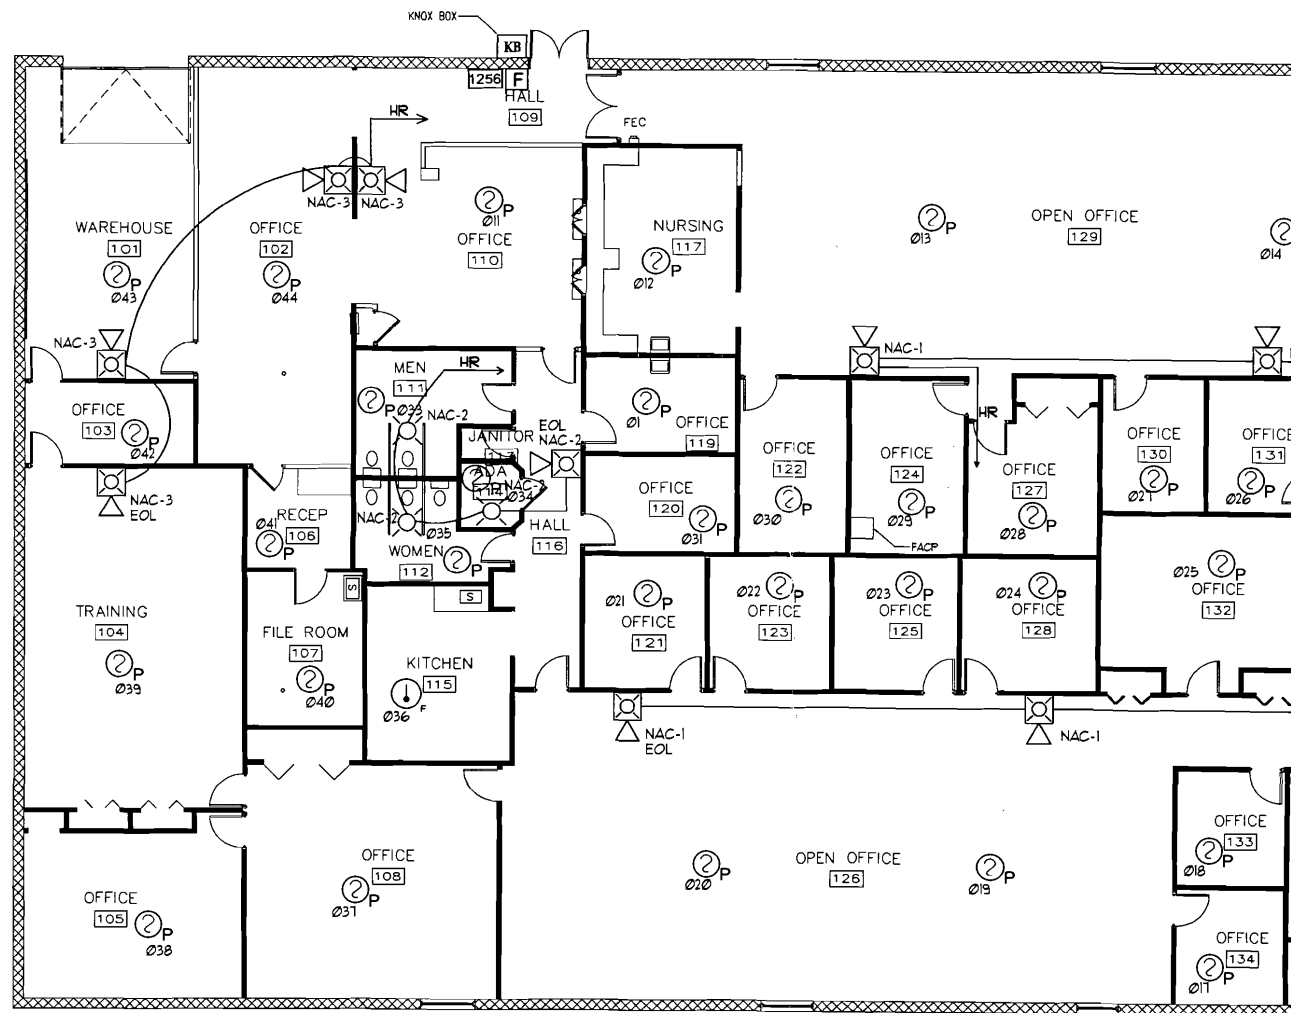

### Equipment List

1	FIRE/BRGLR PKG (W/D7412)
1	FIRE COMM CNTR, RED
1	RELAY MODULE, 2 AMP 12VDC
1	Indicating Circuit Modules Class B Style W
1	POPEX Module ClassB, Style 3.5
1	Octo-Relay Module
32	24V 4W ZNX SMK SINGLE BASE (DS)
32	SMOKE DET HEAD PHOTOELEC
2	MANUAL F/A STA.,ADDRESSABLE
3	STRB 24V 15-110CD CEIL R
1	AL802ULADA 12/24V 8A PWR SUPLU
200	WIRE, 14/2 SOL JKT FPLP 5C RL RED
200	WIRE, 18/4 SOL JKT FPL 5C BX RED
10	HN/ST 24V 15-110C WALL RD
2	BATTERY, 12V 12AH SLA
1	Knox Box City of Portland

**Total Installation Cost:**

**\$6,690.12**

LEGEND

-  DUCT SMOKE
-  SMOKE DETECTOR
-  HEAT
-  PULL STATION
-  GATE VALVE
-  WATER FLOW
-  FIRE COMMAND CENTER
-  ANNUNCIATOR PANEL
-  ANNUNCIATOR PANEL
-  WEATHER HORN/STROBE
-  WALL HORN/STROBE
-  CEILING STROBE
-  CEILING HORN/STROBE
-  OVERHEAD DOOR
-  LOW TEMPERATURE SENSOR
-  LONG RANGE MOTION
-  MASTER KEY PAD
-  RECESSED DOOR CONTACT
-  SURFACE DOOR CONTACT
-  360° MOTION DETECTOR
-  ANSUL SYSTEM CONTACT