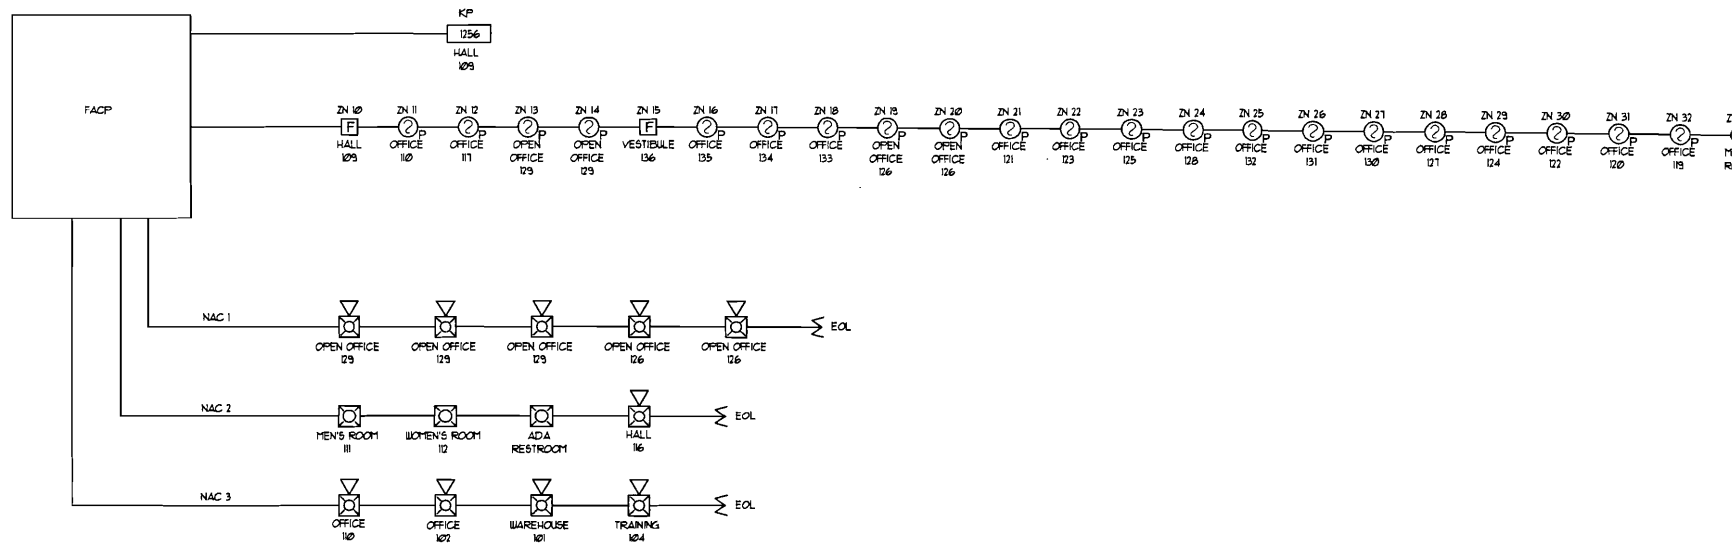

### Equipment List

1	FIRE/BRGLR PKG (W/D7412)
1	FIRE COMM CNTR, RED
1	RELAY MODULE, 2 AMP 12VDC
1	Indicating Circuit Modules Class B Style W
1	POPEX Module ClassB, Style 3.5
1	Octo-Relay Module
32	24V 4W ZNX SMK SINGLE BASE (DS)
32	SMOKE DET HEAD PHOTOELEC
2	MANUAL F/A STA.,ADDRESSABLE
3	STRB 24V 15-110CD CEIL R
1	AL802ULADA 12/24V 8A PWR SUPLU
200	WIRE, 14/2 SOL JKT FPLP 5C RL RED
200	WIRE, 18/4 SOL JKT FPL 5C BX RED
10	HN/ST 24V 15-110C WALL RD
2	BATTERY, 12V 12AH SLA
1	Knox Box City of Portland

**Total Installation Cost:**

**\$6,690.12**

LEGEND

-  DUCT SMOKE
-  SMOKE DETECTOR
-  HEAT
-  PULL STATION
-  GATE VALVE
-  WATER FLOW
-  FIRE COMMAND CENTER
-  ANNUNCIATOR PANEL
-  ANNUNCIATOR PANEL
-  WEATHER HORN/STROBE
-  WALL HORN/STROBE
-  CEILING STROBE
-  CEILING HORN/STROBE
-  OVERHEAD DOOR
-  LOW TEMPERATURE SENSOR
-  LONG RANGE MOTION
-  MASTER KEY PAD
-  RECESSED DOOR CONTACT
-  SURFACE DOOR CONTACT
-  360° MOTION DETECTOR
-  ANSUL SYSTEM CONTACT