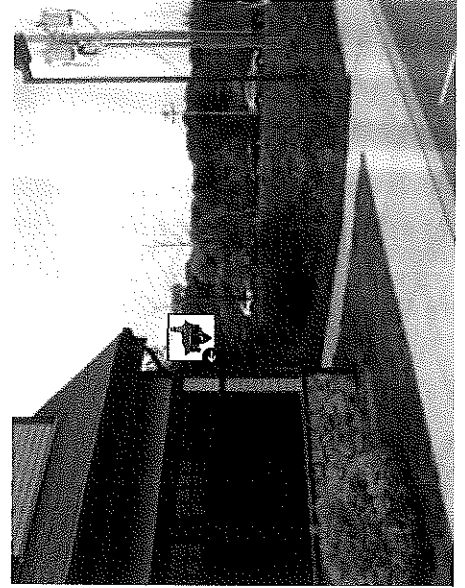

Option A

X1 CUSTOM ALUM SIGN
24"W X24"H

(4.59 FT)

MOUNTED @45 ON CORNER

SIGN B

RISEING REVOLUTION STUDIO
Sign Graphics Sculpture

Office 207.636.7136
Cell 207.776.5427
Fax 207.636.7801

john@risingrevolutionstudio.com