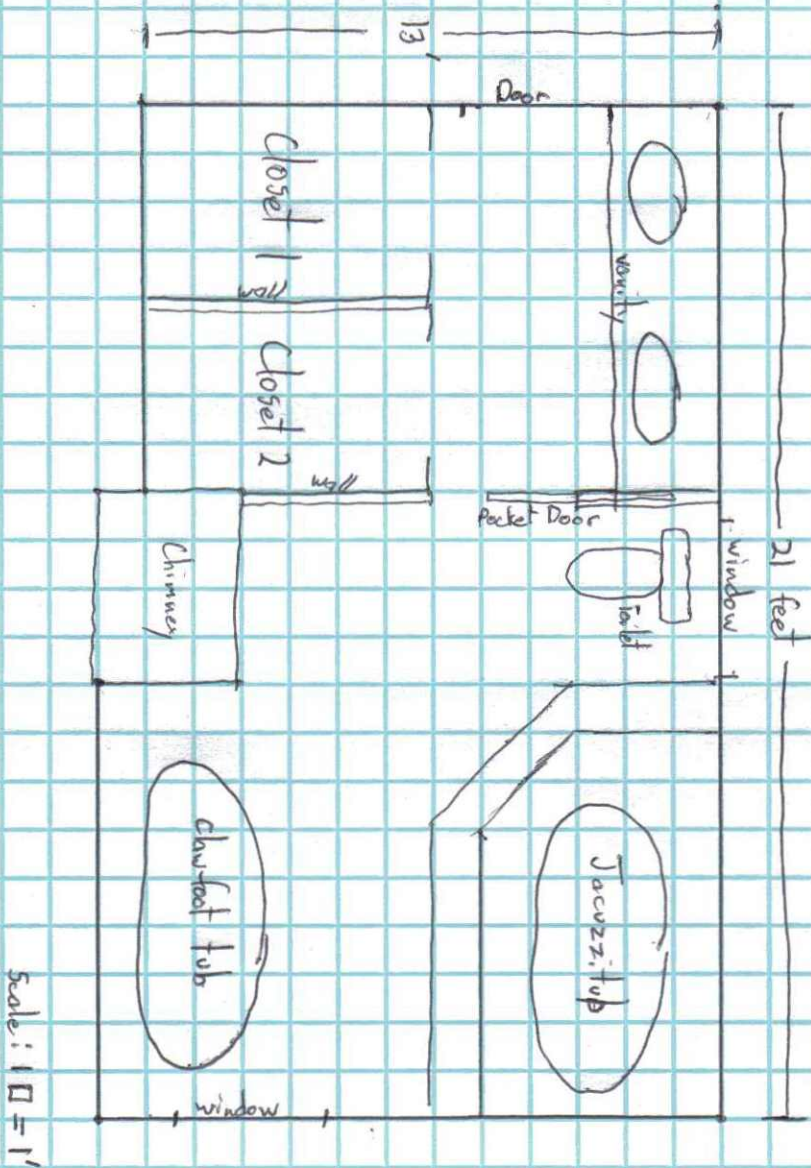

Evo + Halsey Frank
100 Portland Circle
Portland ME

Plan View - Existing

Prepared by: Adam Brinsberg